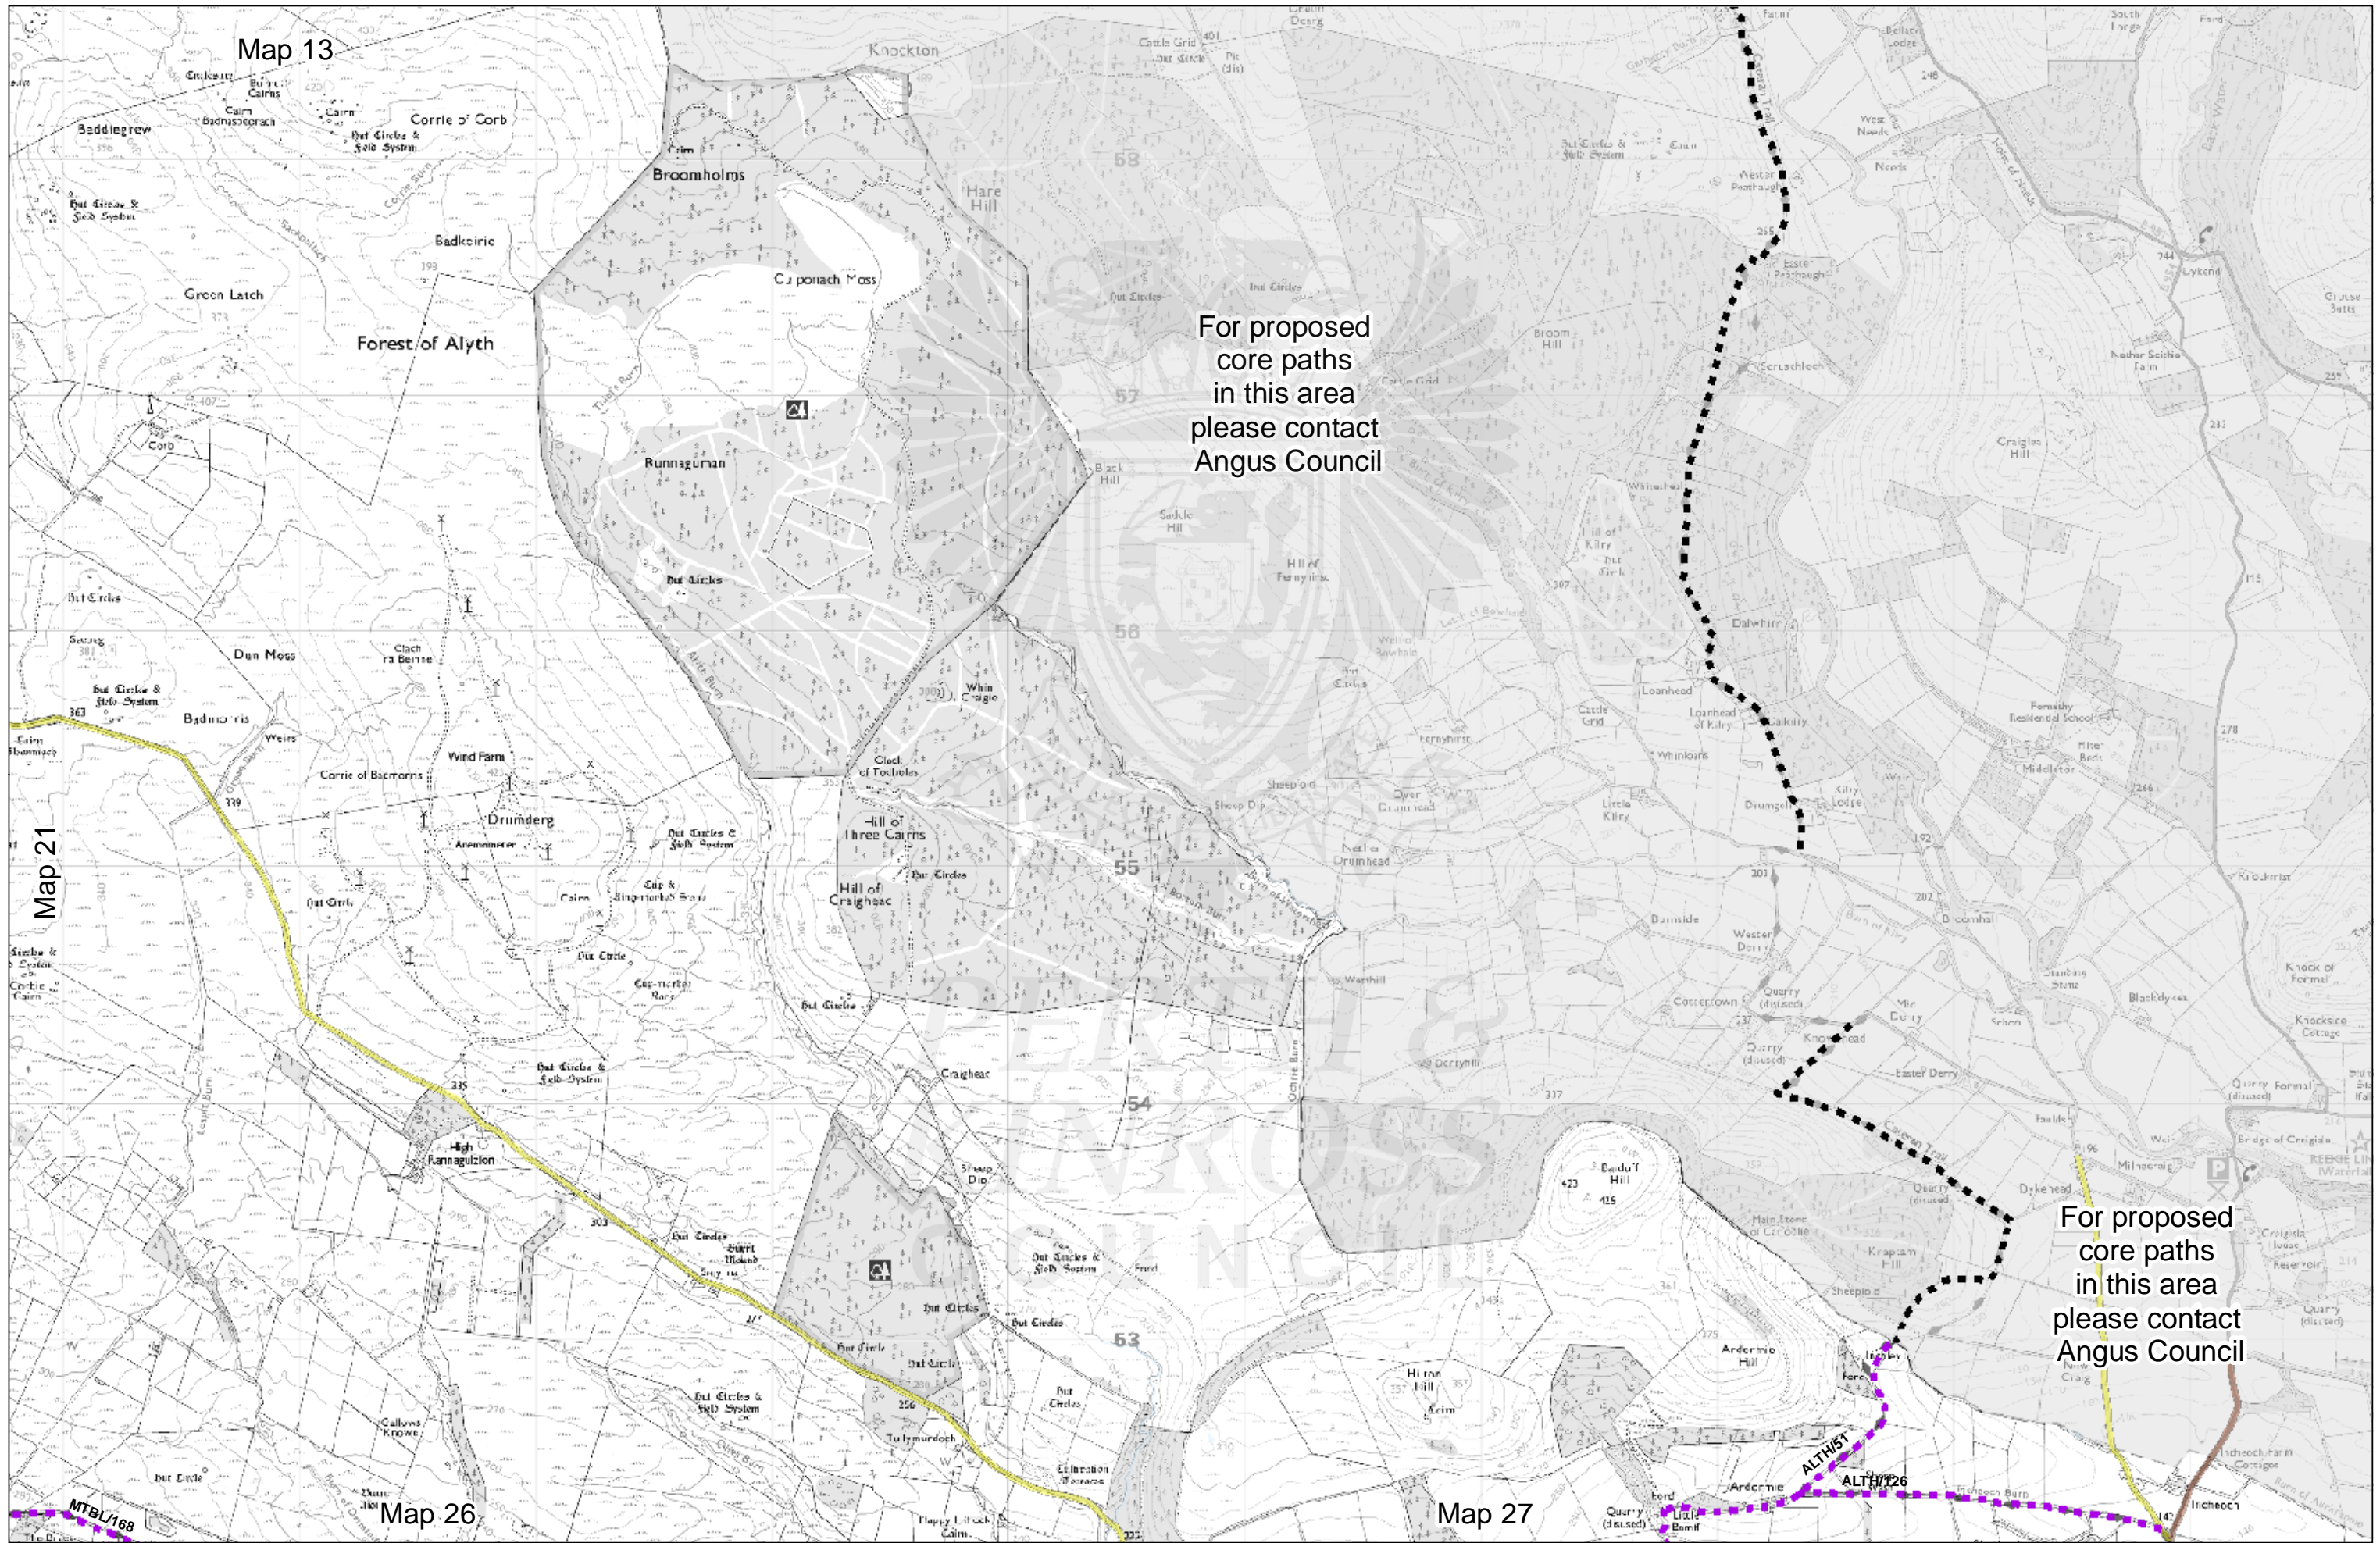

Map 13

For proposed
core paths
in this area
please contact
Angus Council

For proposed
core paths
in this area
please contact
Angus Council

Core Paths Plan
Map 22 - Forest of Alyth
January 2012

Core Path

On road cycle route

Path outwith PKC area

A Road
 Minor Road
 B Road
 Motorway

Miles
0 0.25 0.5

MAP
22

Reproduced by permission of Ordnance Survey on behalf of HMSO. © Crown copyright and database right (2012). All rights reserved. Ordnance Survey Licence number 100016971. Map for use in connection with Council duties under the Land Reform (Scotland) Act 2003