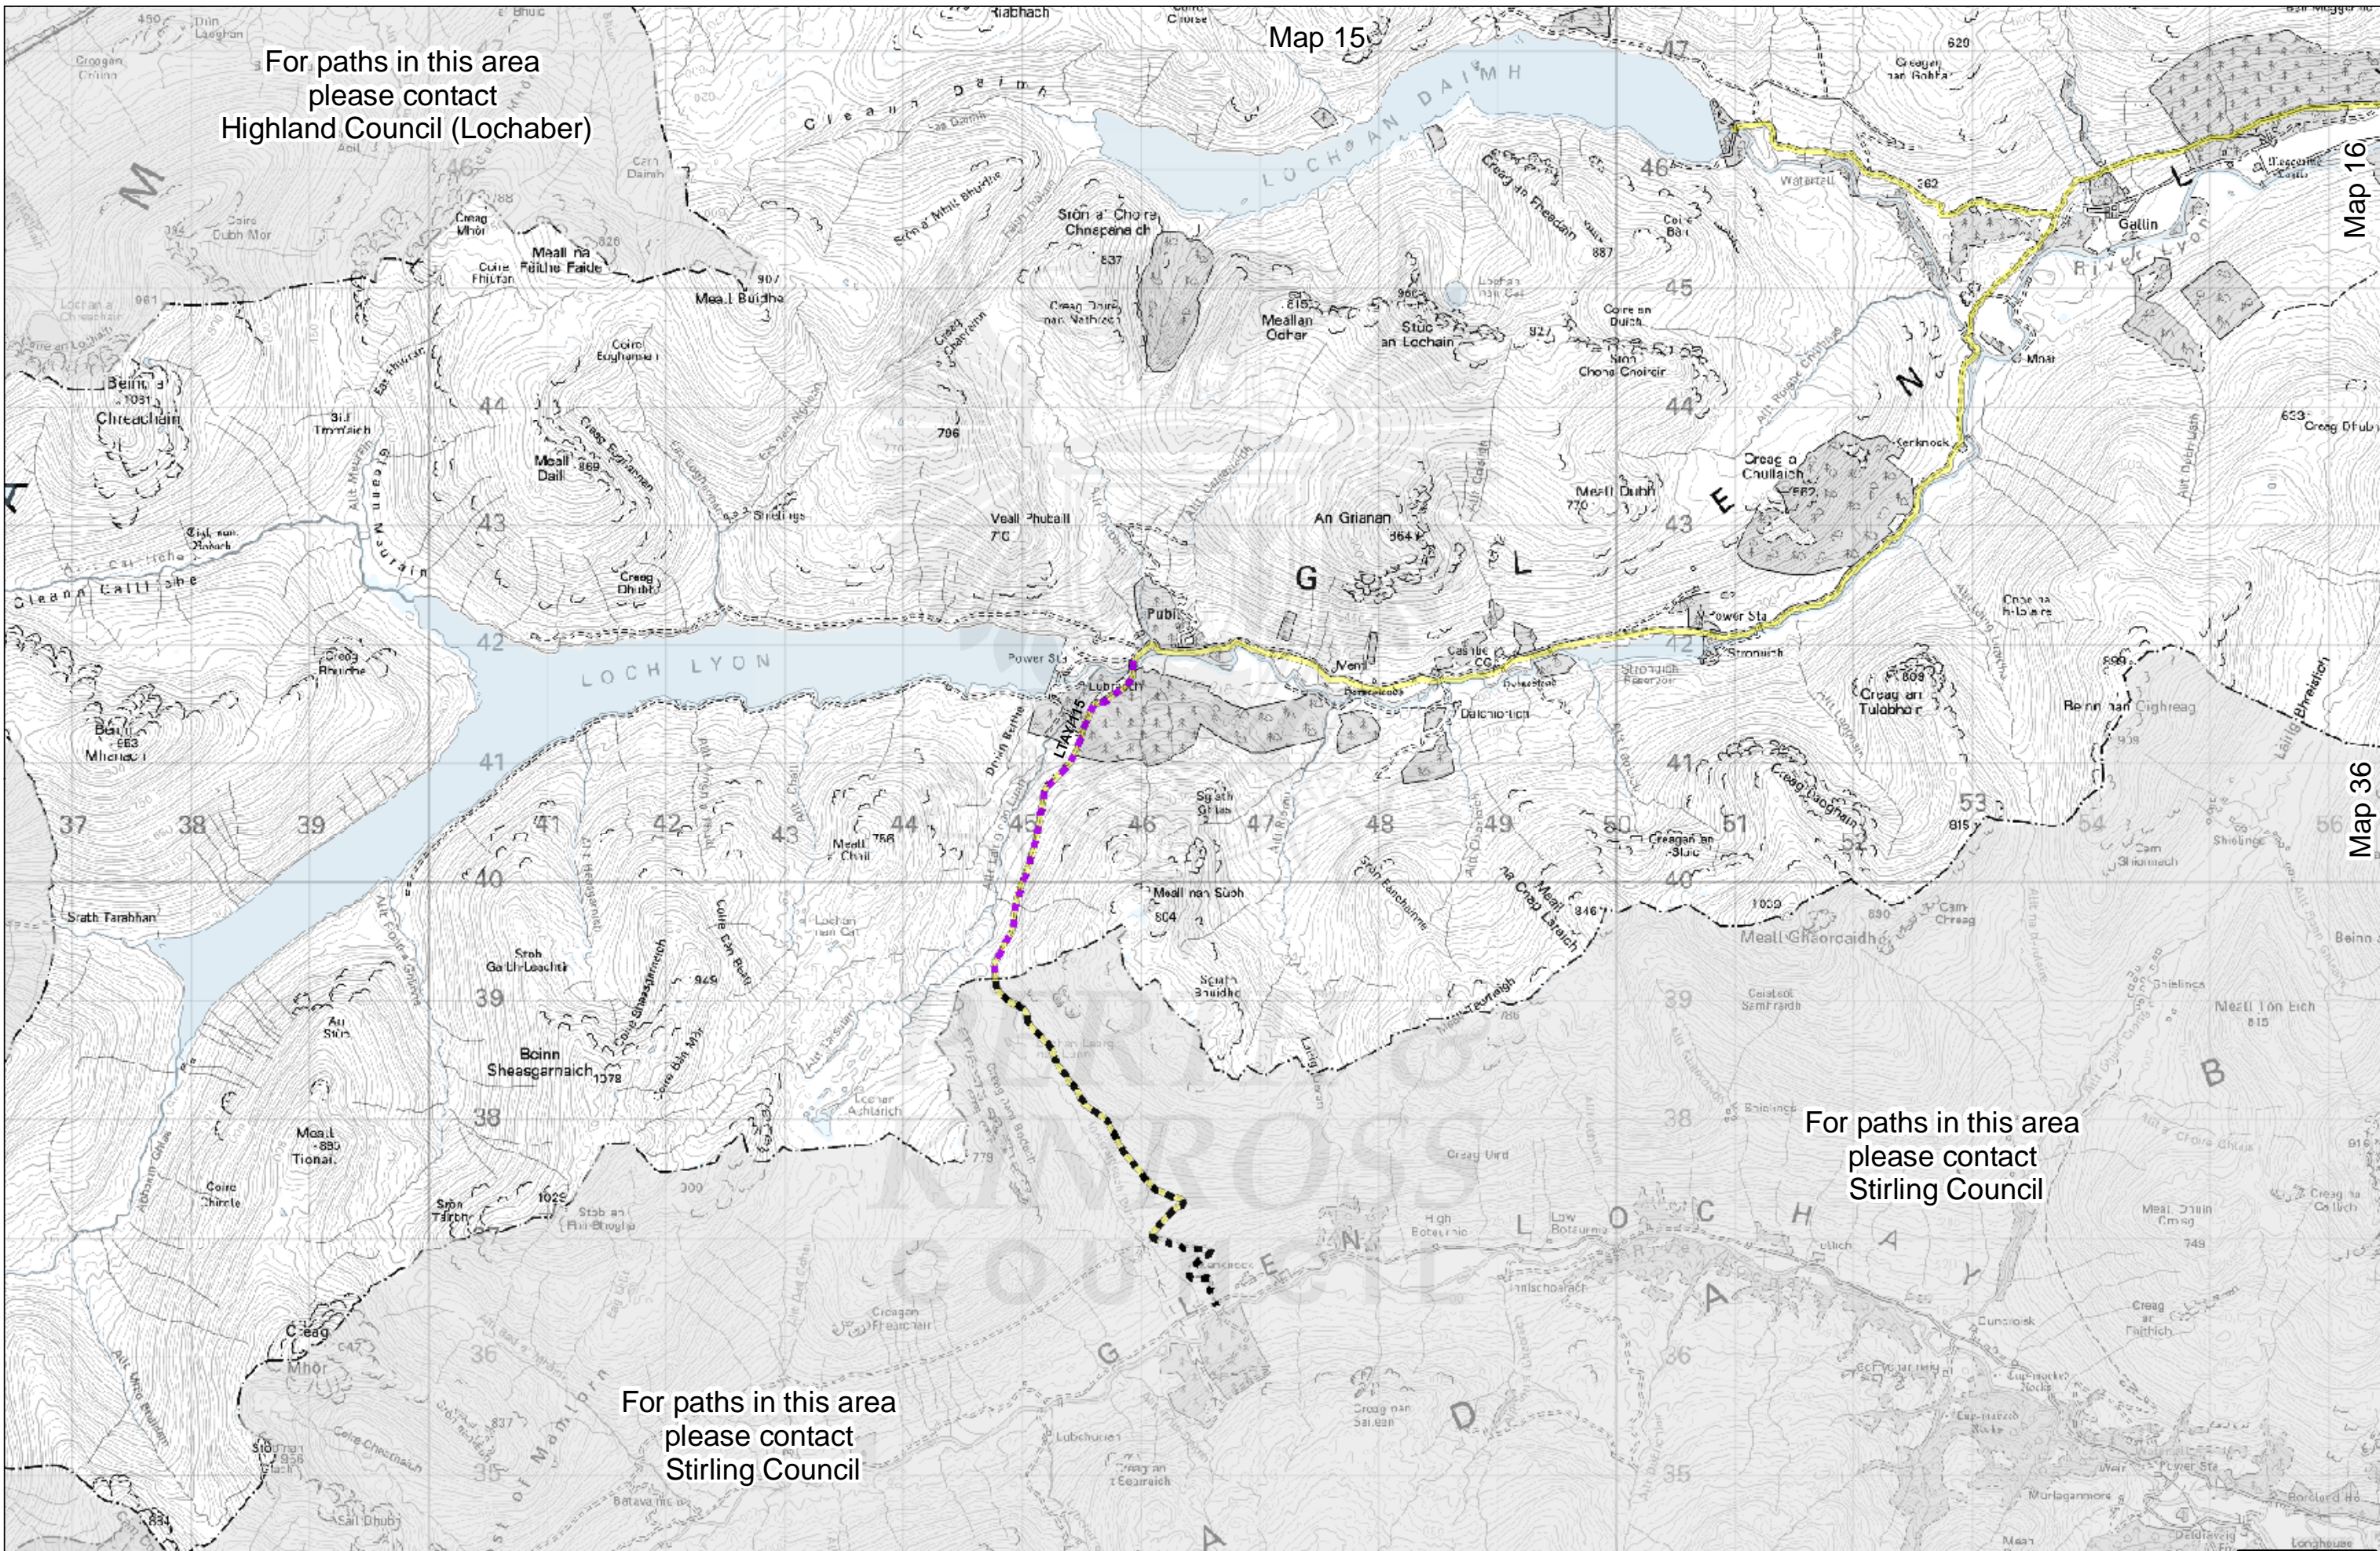

For paths in this area
please contact
Highland Council (Lochaber)

Map 15

Map 16

Map 36

For paths in this area
please contact
Stirling Council

For paths in this area
please contact
Stirling Council

Reproduced by permission of Ordnance Survey on behalf of HMSO. © Crown copyright and database right (2012). All rights reserved. Ordnance Survey Licence number 100016971.

Map for use in connection with Council duties under the Land Reform (Scotland) Act 2003

Core Paths Plan
Map35 - Loch Lyon
January 2012

Core Path

On road cycle route

Path outwith PKC area

A Road Minor Road
 B Road Motorway

Miles
0 0.5 1

MAP
35