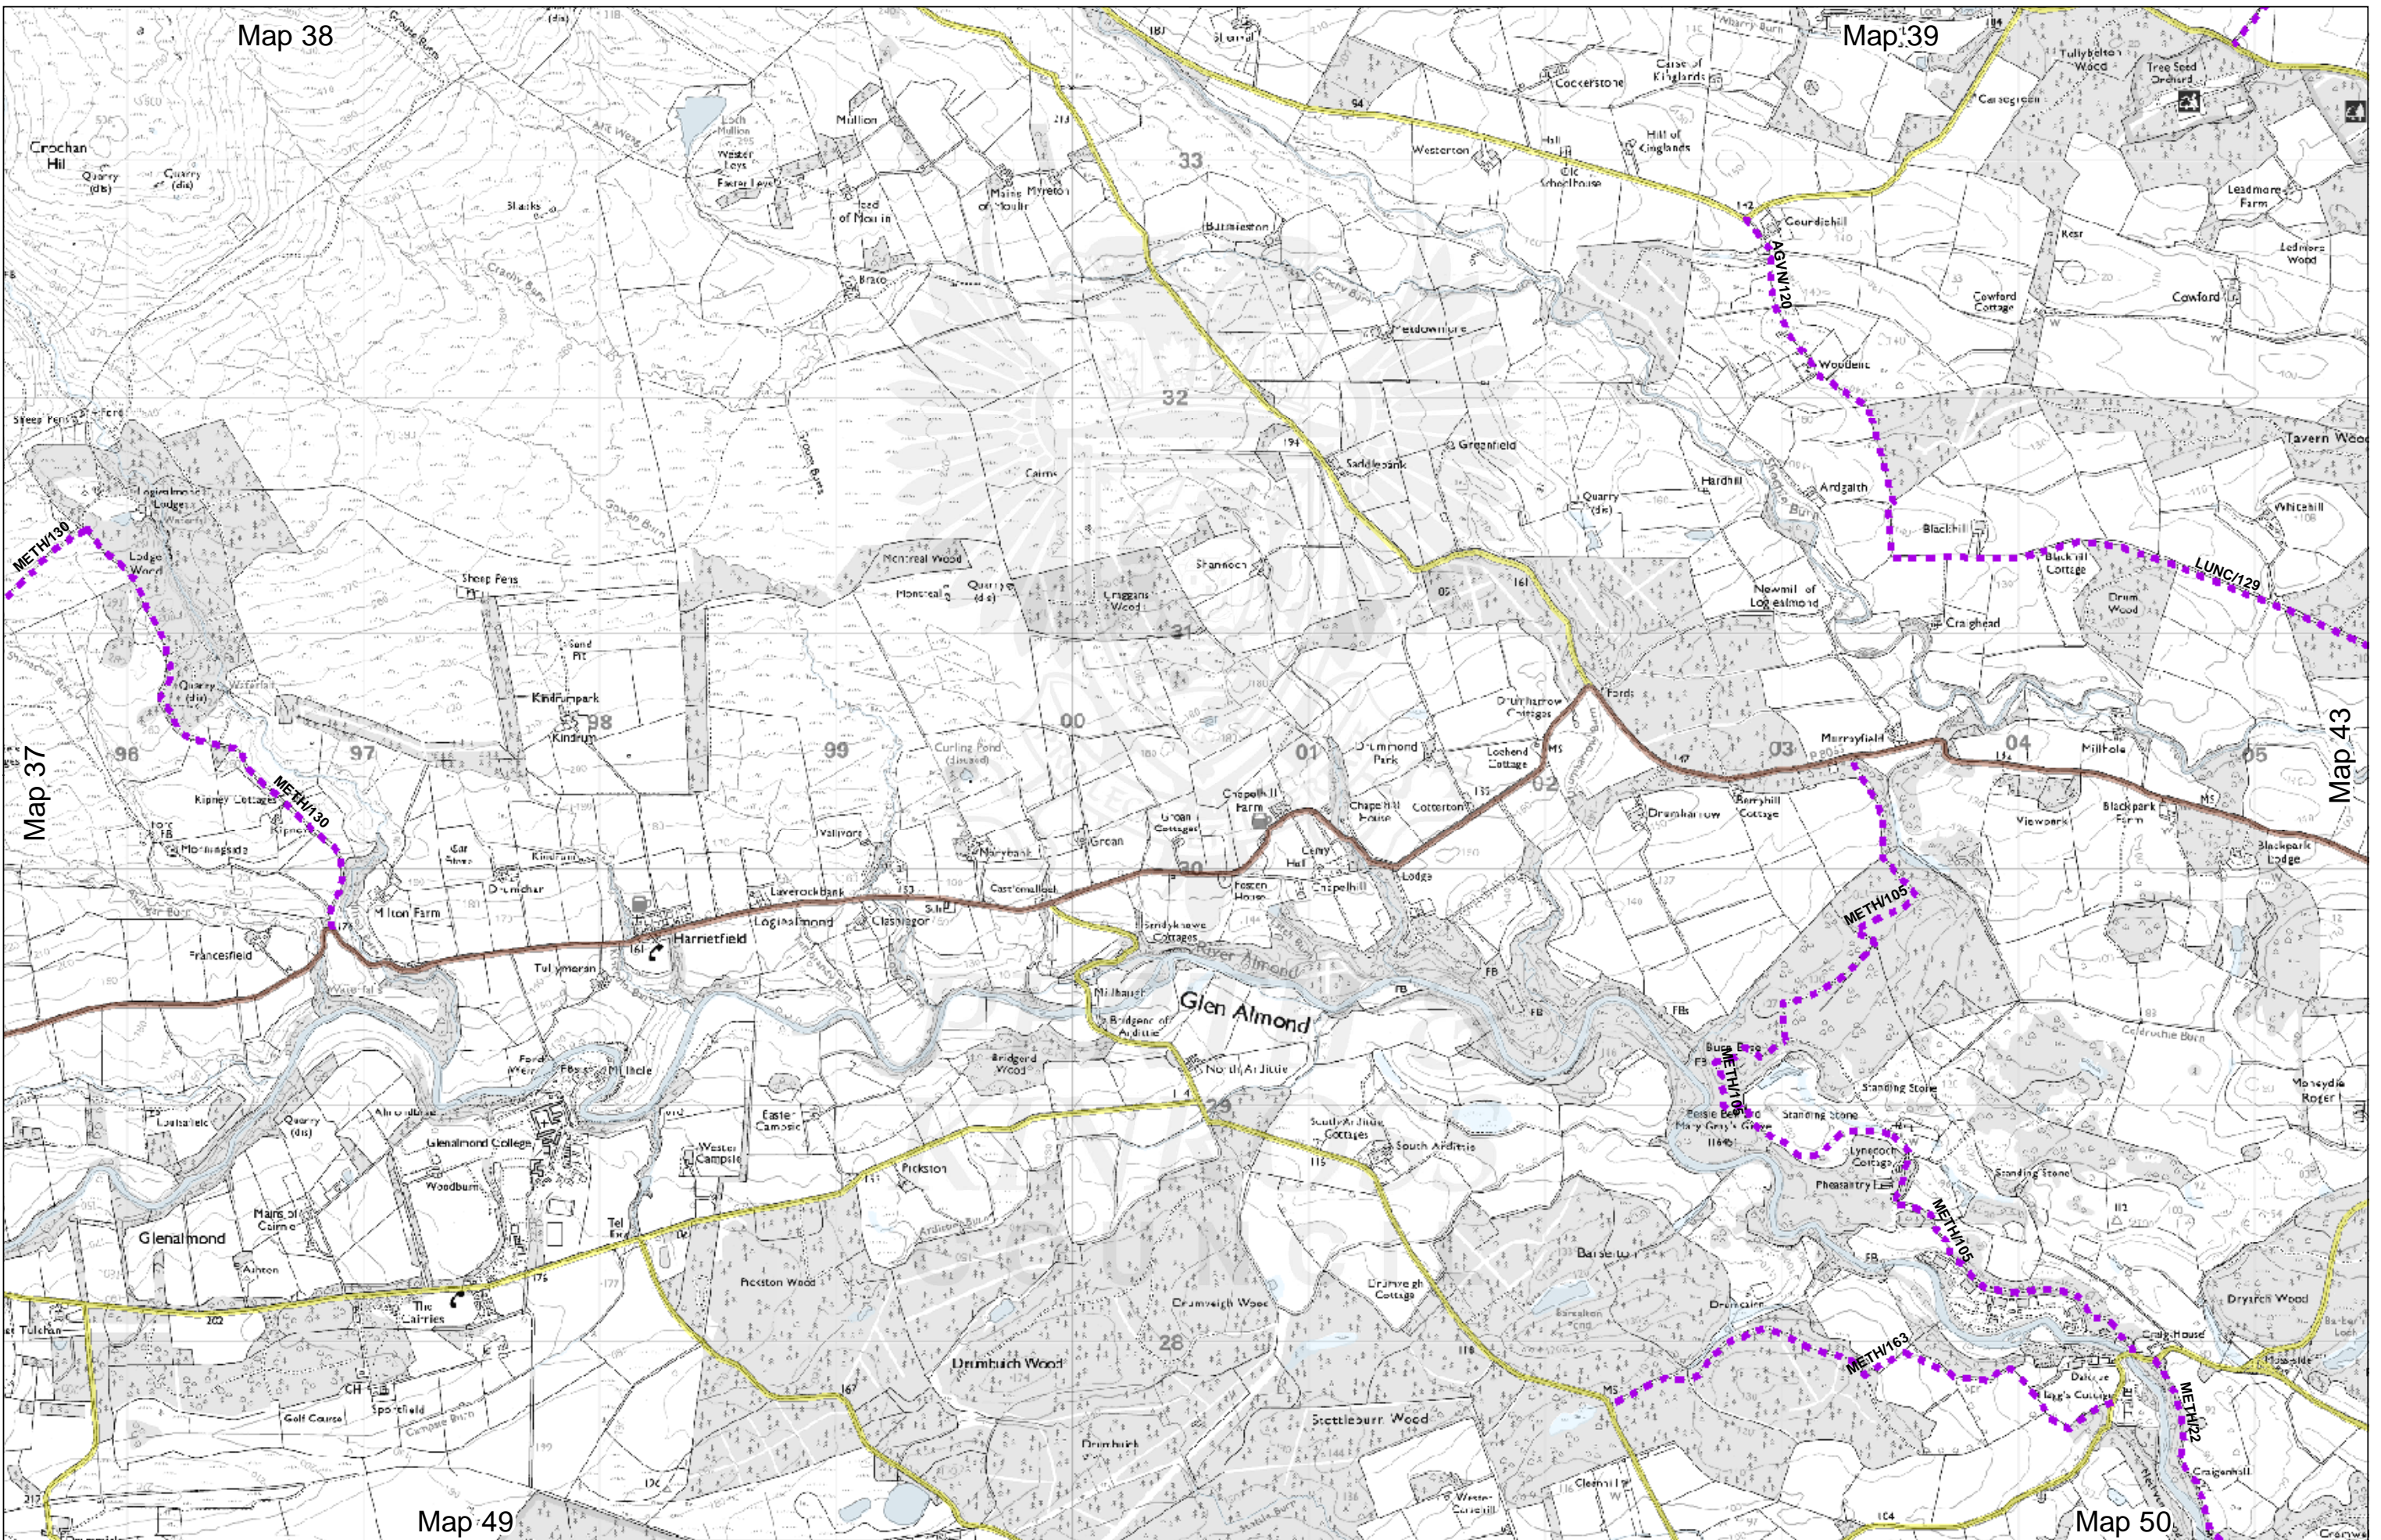

Map 38

Map 39

Map 37

Map 43

Map 49

Map 50

**Core Paths Plan**  
**Map 42 - Logiealmond**  
**January 2012**

Core Path

On road cycle route

Path outwith PKC area

A Road Minor Road  
 B Road Motorway

Miles  
 0 0.25 0.5

**MAP**  
**42**

Reproduced by permission of Ordnance Survey on behalf of HMSO. © Crown copyright and database right (2012). All rights reserved. Ordnance Survey Licence number 100016971. Map for use in connection with Council duties under the Land Reform (Scotland) Act 2003