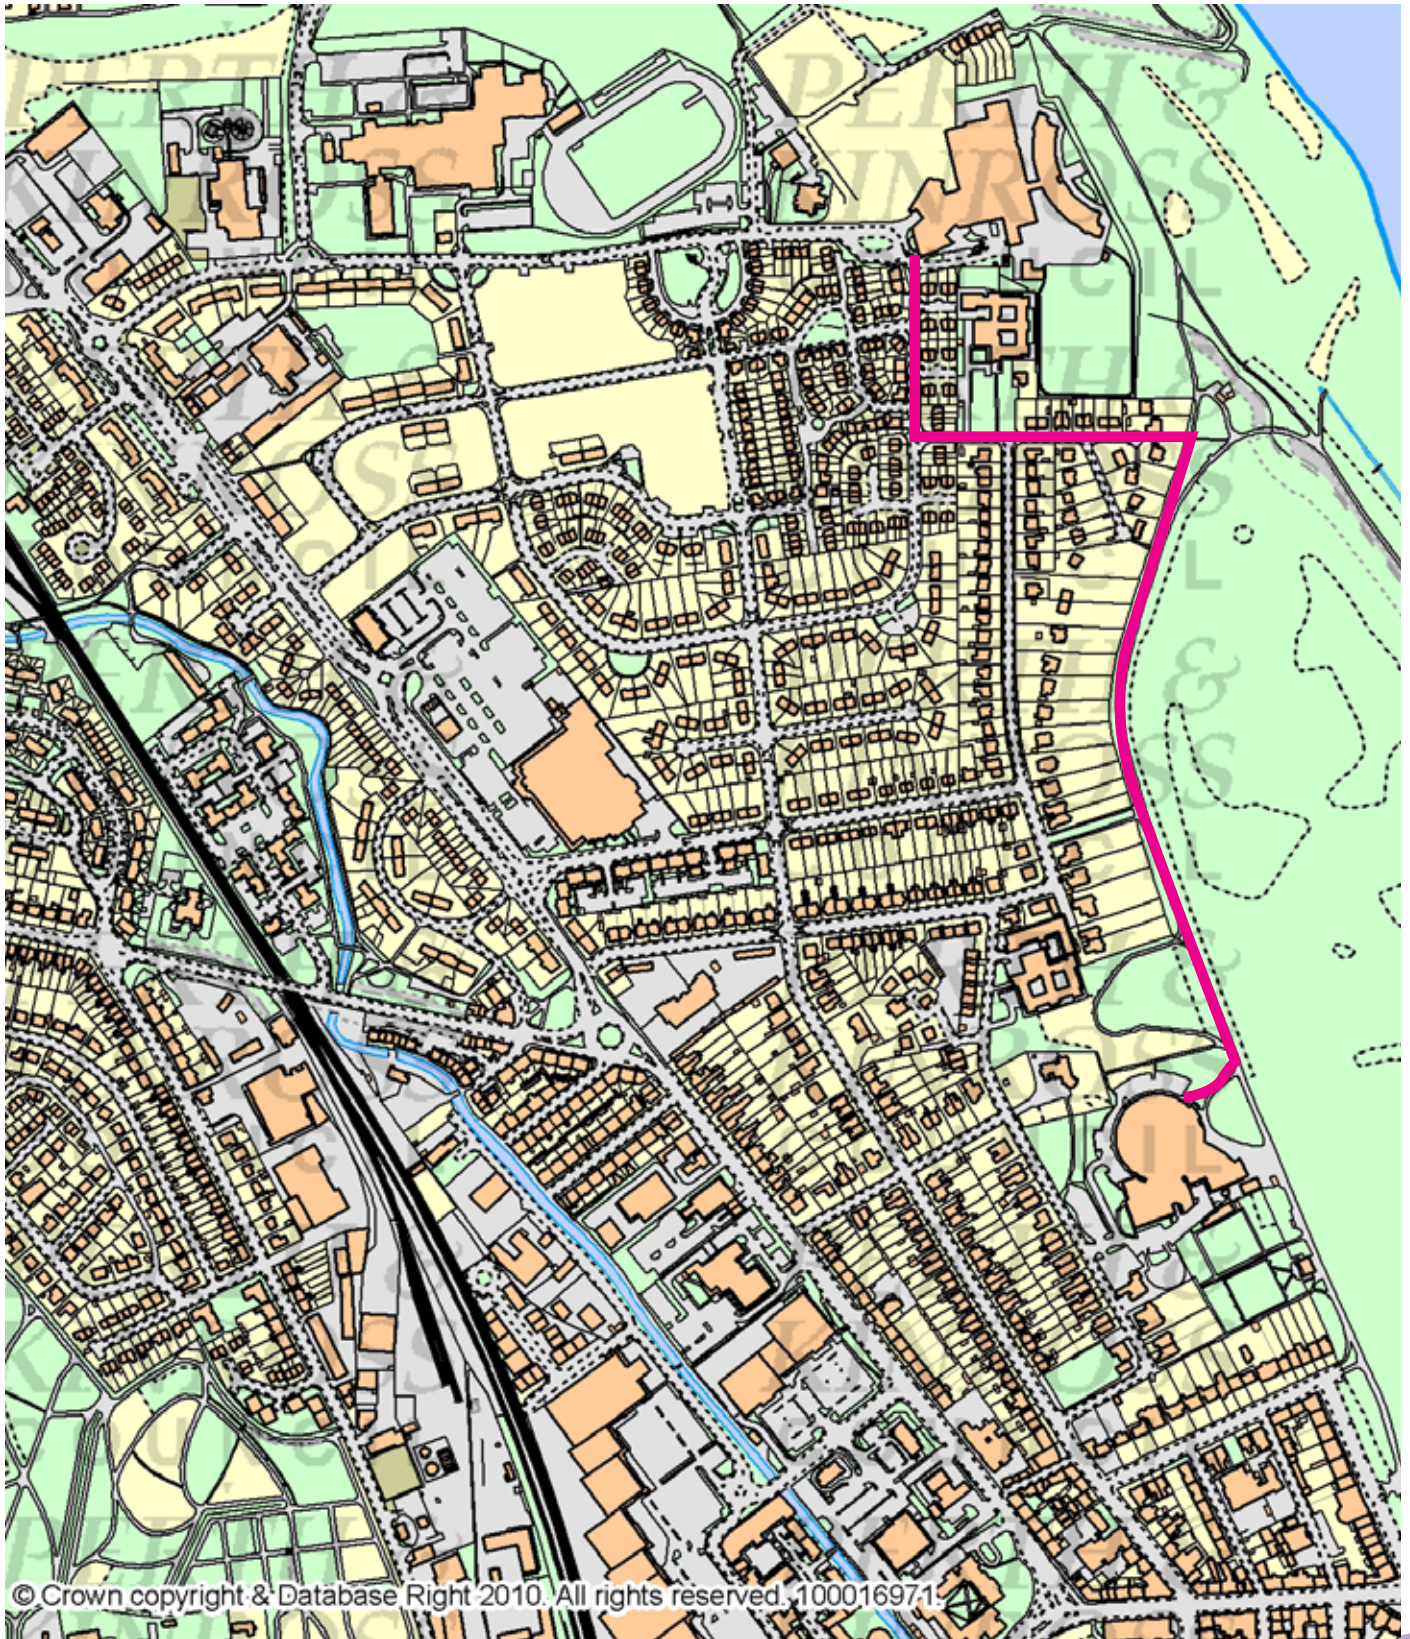

# Park and Stride **Route 2**

Bell's Sports Centre Car Park, Hay Street, PERTH PH1 5HS

**North Inch  
Community  
Campus**

© Crown copyright & Database Right 2010. All rights reserved. 100016971