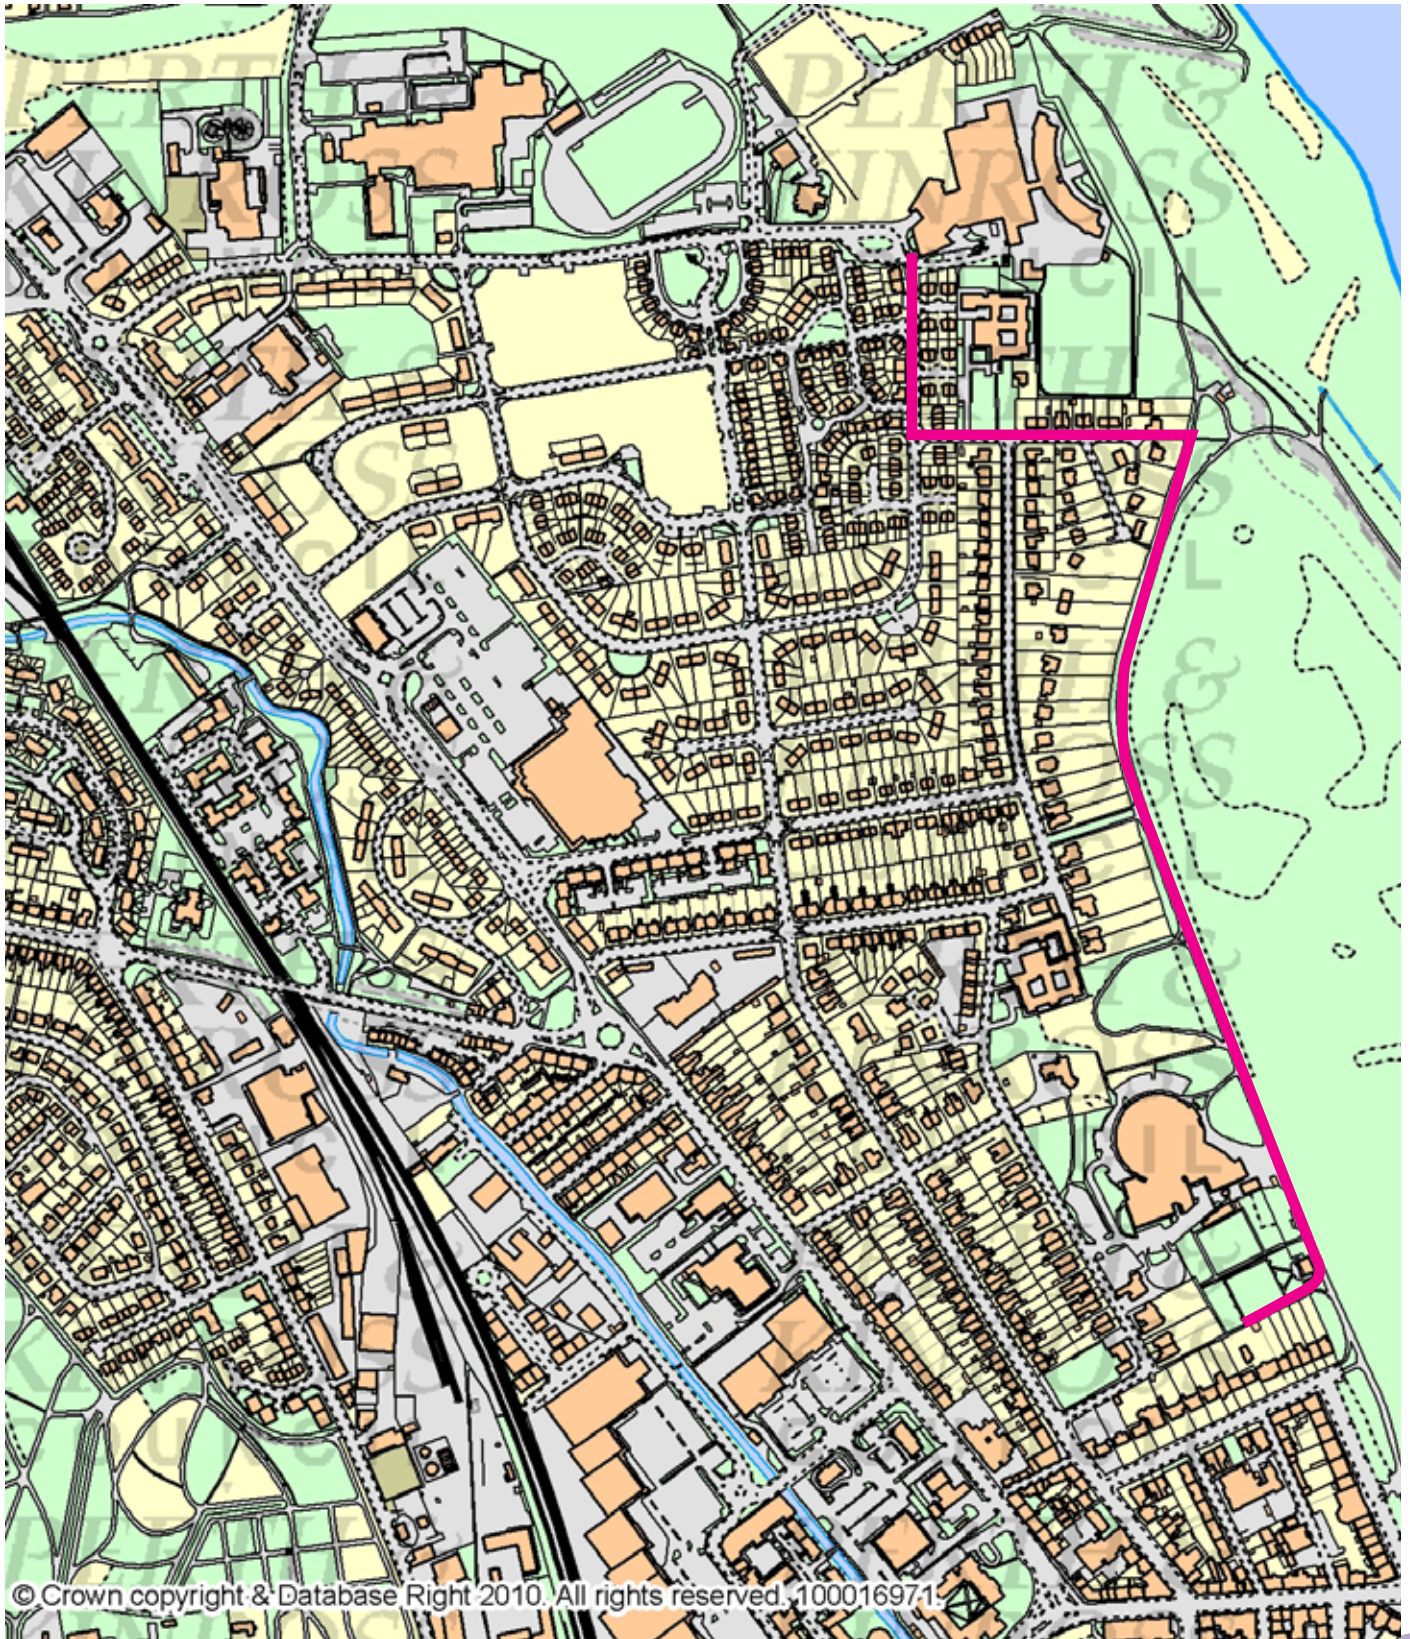

Park and Stride **Route 3**

Barossa Place/Rose Terrace on street parking, PERTH PH1 5HG

**North Inch
Community
Campus**

© Crown copyright & Database Right 2010. All rights reserved. 100016971