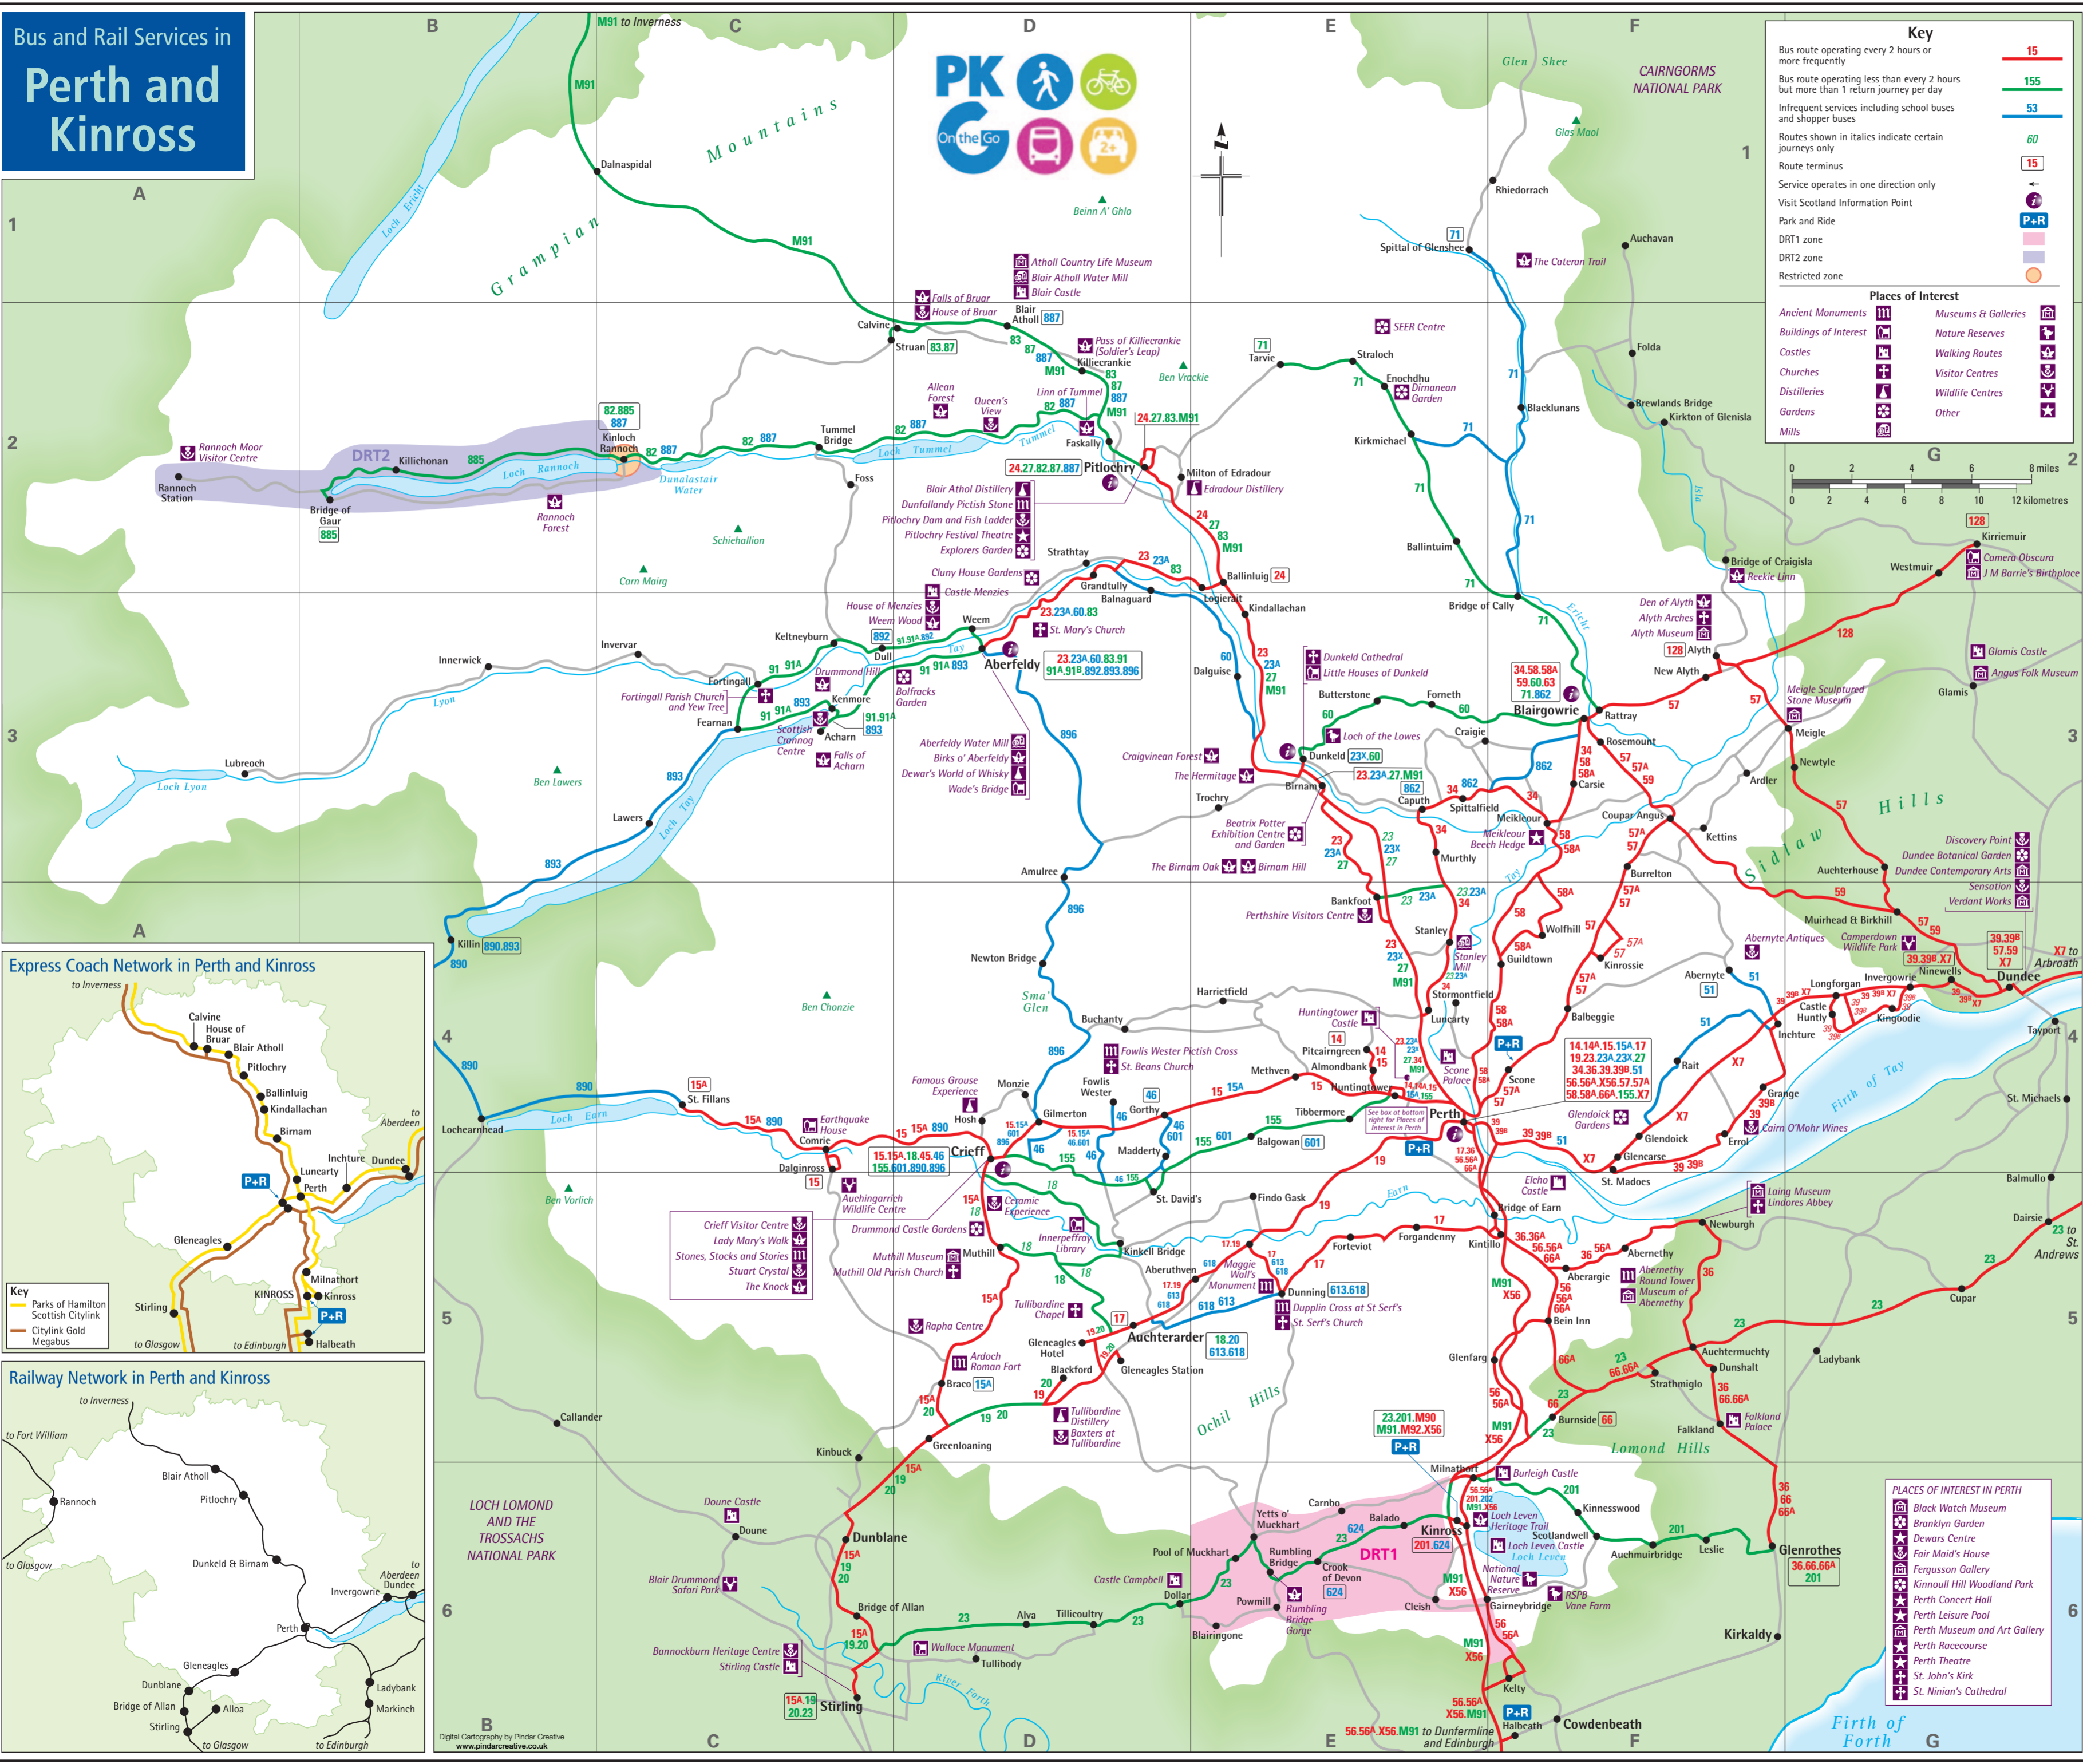

Bus and Rail Services in Perth and Kinross

Key

- Bus route operating every 2 hours or more frequently: 15
- Bus route operating less than every 2 hours but more than 1 return journey per day: 155
- Infrequent services including school buses and shopper buses: 53
- Routes shown in italics indicate certain journeys only: 60
- Route terminus: 15
- Service operates in one direction only: 15
- Visit Scotland Information Point: P+R
- Park and Ride: P+R
- DRT1 zone: DRT1
- DRT2 zone: DRT2
- Restricted zone: Restricted

Places of Interest

- Ancient Monuments: 111
- Buildings of Interest: 111
- Churches: 111
- Distilleries: 111
- Gardens: 111
- Mills: 111
- Museums & Galleries: 111
- Nature Reserves: 111
- Walking Routes: 111
- Visitor Centres: 111
- Wildlife Centres: 111
- Other: 111

Index to Places Served

Aberargie	F5	Grandtully	D2
Aberfeldy	D3	Grange	F4
Abernethy	F5	Greenloaning	D5
Abernyte	F4	Guidtown	F4
Aberuthven	E5	Halbeath	F6
Acharn	C3	Hosh	D4
Almondbank	E4	Huntingtower	E4
Alva	D6	Inchture	F4
Alyth	D3	Invergowrie	G4
Ardler	F3	Keltneyburn	C3
Auchavan	F1	Kelty	F6
Auchmuirbridge	F6	Kenmore	C3
Auchterarder	D5	Kettins	F3
Auchterhouse	G3	Killichanon	B2
Auchtermuchty	F5	Killiecrankie	D4
Balado	E6	Kiln	B2
Balbeggie	F4	Kinbuck	C5
Ballinluig	E2	Kindallachan	E3
Ballintuim	E2	Kingoodie	G5
Balmullo	G5	Kinkell Bridge	D4
Balnaguard	D2	Kinloch Rannoch	C2
Bankfoot	E4	Kinrosswood	F6
Bank Inn	F5	Kinross	E6
Birnam	E3	Kinrossie	F4
Blackford	D5	Kintillo	F5
Blacklunans	F2	Kirkcaldy	G6
Blair Atholl	D2	Kirkcaldy	E2
Blairgowrie	F3	Kirkton of Glenisla	F2
Blairingone	E6	Kirriemuir	G2
Braco	D5	Ladybank	C5
Brewlands Bridge	F2	Lawers	C3
Bridge of Allan	C6	Leslie	F6
Bridge of Cally	F3	Lochearnhead	B4
Bridge of Craigisla	F2	Logierait	E2
Bridge of Earn	F5	Longforan	G4
Bridge of Gaur	B2	Luncarty	E4
Burnside	F5	Madderty	D4
Burrelton	E3	Meikle	G3
Butterstone	F3	Meikleour	F3
Callander	B5	Methven	E4
Calvine	D2	Milnathort	D5
Caputh	E6	Milton of Edradour	E2
Carbro	E6	Monzie	D4
Carnie	F3	Muirhead & Birkhill	G4
Castle Huntly	G4	Murthly	E3
Cleish	E6	Muthill	D3
Comrie	C4	New Alyth	F5
Coupar Angus	F3	Newburgh	F5
Cowdenbeath	F6	Newport	G4
Craigie	E3	Newton Bridge	D4
Crieff	D4	Newtyle	G3
Crook of Devon	E6	Ninewells	G4
Cupar	G5	Perth	E4
Dairie	G5	Pitcairngreen	E4
Dalginross	E3	Pitlochry	D2
Dalguise	E4	Pool of Muckhart	E6
Dollar	D6	Powmill	E6
Doune	C6	Rait	A2
Dull	C3	Rannoch Station	F4
Dunblane	G6	Rattray	F3
Dunkeld	E5	Rosemount	F3
Dunning	E3	Rumbling Bridge	D5
Dunshalt	F5	St David's	E6
Enochdhu	E2	St Fillans	C4
Errol	F4	St Madoes	G4
Falkland	F5	St Michaels	F4
Falky	D2	St. Andrew's	F6
Fearnan	C3	Spittal of Glenshee	E1
Findo Gask	E5	Spittalfield	E3
Ford	E4	Stirling	C6
Forgandenny	E5	Stormontfield	E4
Forneth	E3	Strathmiglo	E2
Forteviot	C5	Strathray	D2
Fortingall	C2	Struan	E2
Foss	C2	Tarvie	C2
Fowlis Wester	D4	Tayport	G4
Gairneybridge	E6	Tibbermore	E4
Gauldry	G4	Tullibarnet	G4
Gilmerton	D4	Tullibody	D6
Glamis	G3	Tummel Bridge	D3
Glencarse	F4	Weem	C2
Glendock	F4	Westmuir	C3
Gleneagles Hotel	D5	Wolfhill	F2
Gleneagles Station	D5	Wormit	G4
Glenfarg	F5	Yett's o' Muckhart	E6
Glenrothes	F6		
Gorothy	D4		

Tourist Information

Aberfeldy The Square, Aberfeldy, PH15 2DD
Telephone (01887) 820276

Blairgowrie 26 Wellmeadow, Blairgowrie, PH10 6AS
Telephone (01250) 872960

Crieff High Street, Crieff, PH7 3HU
Telephone (01764) 652578

Dunkeld The Cross, Dunkeld, PH8 0AN
Telephone (01350) 727688

Perth 45 High Street, Perth, PH1 5TJ
Telephone (01738) 450600

Pitlochry 22 Atholl Road, Pitlochry, PH16 5BX
Telephone (01796) 472215/472751

For further information visit www.visitscotland.com