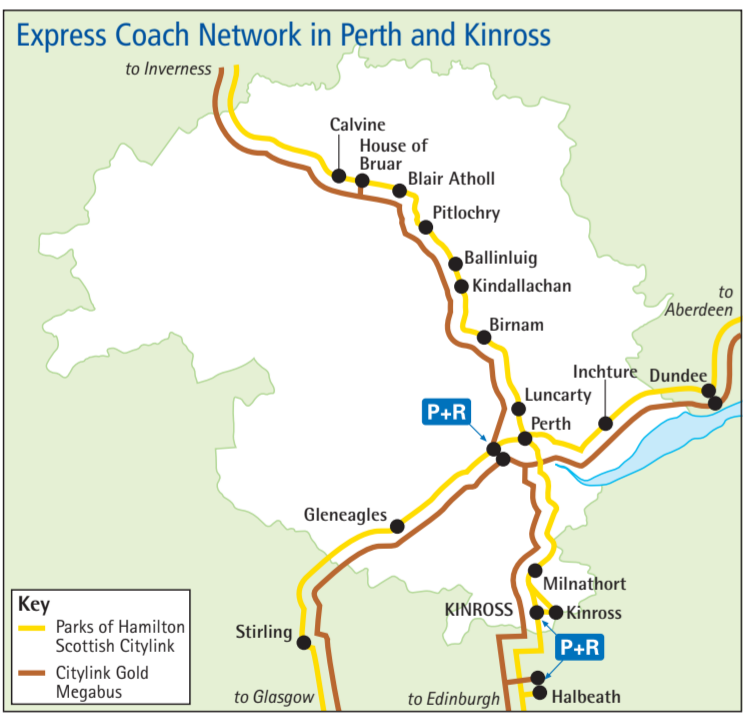

Bus and Rail Services in Perth and Kinross

Key

- Bus route operating every 2 hours or more frequently: 15
- Bus route operating less than every 2 hours but more than 1 return journey per day: 155
- Infrequent services including school buses and shopper buses: 53
- Routes shown in italics indicate certain journeys only: 60
- Route terminus: 15
- Service operates in one direction only: 15
- Visit Scotland Information Point: P+R
- Park and Ride: P+R
- DRT1 zone: DRT1
- DRT2 zone: DRT2
- Restricted zone: Restricted

Places of Interest

- Ancient Monuments: 111
- Buildings of Interest: 111
- Churches: 111
- Distilleries: 111
- Gardens: 111
- Mills: 111
- Museums & Galleries: 111
- Nature Reserves: 111
- Walking Routes: 111
- Visitor Centres: 111
- Wildlife Centres: 111
- Other: 111

Index to Places Served

Aberargie	F5	Grandtully	D2
Aberfeldy	D3	Grange	F4
Abernethy	F5	Greenloaning	D5
Abernyte	F4	Guidtown	F4
Aberuthven	E5	Halbeath	F6
Acharn	C3	Hosh	D4
Almondbank	E4	Huntingtower	E4
Alva	D6	Inchture	F4
Alyth	D3	Invergowrie	G4
Ardler	F3	Keltneyburn	C3
Auchavan	F1	Kelty	F6
Auchmuirbridge	F6	Kenmore	C3
Auchterarder	D5	Kettins	F3
Auchterhouse	G3	Killichanon	B2
Auchtermuchty	F5	Killiecrankie	D4
Balado	E6	Kiln	B2
Balbeggie	F4	Kinbuck	C5
Ballinluig	E2	Kindallachan	E3
Ballintuim	E2	Kingoodie	G5
Balmullo	G5	Kinkell Bridge	D4
Balnaguard	D2	Kinloch Rannoch	C2
Bankfoot	E4	Kinrosswood	F6
Bank Inn	F5	Kinross	E6
Birnam	E3	Kinrossie	F4
Blackford	D5	Kintillo	F5
Blacklunans	F2	Kirkcaldy	G6
Blair Atholl	D2	Kirkcaldy	E2
Blairgowrie	F3	Kirkton of Glenisla	F2
Blairingone	E6	Kirriemuir	G2
Braco	D5	Ladybank	C5
Brewlands Bridge	F2	Lawers	C3
Bridge of Allan	C6	Leslie	F6
Bridge of Cally	F3	Lochearnhead	B4
Bridge of Craigisla	F2	Logierait	E2
Bridge of Earn	F5	Longforan	G4
Bridge of Gaur	B2	Luncarty	E4
Burnside	F5	Madderty	D4
Burrelton	E3	Meikle	G3
Butterstone	F3	Meikleour	F3
Callander	B5	Methven	E4
Calvine	D2	Milnathort	D5
Caputh	E6	Milton of Edradour	E2
Carbro	E6	Monzie	D4
Carnie	F3	Muirhead & Birkhill	G4
Castle Huntly	G4	Murthly	E3
Cleish	E6	Muthill	D3
Comrie	C4	New Alyth	F5
Coupar Angus	F3	Newburgh	F5
Cowdenbeath	F6	Newport	G4
Craigie	E3	Newton Bridge	D4
Crieff	D4	Newtyle	G3
Crook of Devon	E6	Ninewells	G4
Cupar	G5	Perth	E4
Dairie	G5	Pitcairngreen	E4
Dalginross	E3	Pitlochry	D2
Dalguise	E4	Pool of Muckhart	E6
Dollar	D6	Powmill	E6
Doune	C6	Rait	A2
Dull	C3	Rannoch Station	F4
Dunblane	G6	Rattray	F3
Dunkeld	E5	Rosemount	F3
Dunning	E3	Rumbling Bridge	D5
Dunshalt	F5	St David's	E6
Enochdhu	E2	St Fillans	C4
Errol	F4	St Madoes	G4
Falkland	F5	St Michaels	F4
Falky	D2	St. Andrew's	F6
Fearnan	C3	Spittal of Glenshee	E1
Findo Gask	E5	Spittalfield	E3
Ford	E4	Stirling	C6
Forgandenny	E5	Stormontfield	E4
Forneth	E3	Strathmiglo	E2
Forteviot	C5	Strathray	D2
Fortingall	C2	Struan	E2
Foss	C2	Tarvie	C2
Fowlis Wester	D4	Tayport	G4
Gairneybridge	E6	Tibbermore	E4
Gauldry	G4	Tullibarnet	G4
Gilmerton	D4	Tullibody	D6
Glamis	G3	Tummel Bridge	D3
Glencarse	F4	Weem	C2
Glendock	F4	Westmuir	C3
Gleneagles Hotel	D5	Wolfhill	F2
Gleneagles Station	D5	Wormit	G4
Glenfarg	F5	Yett's o' Muckhart	E6
Glenrothes	F6		
Gorothy	D4		

Tourist Information

Aberfeldy The Square, Aberfeldy, PH15 2DD
Telephone (01887) 820276

Blairgowrie 26 Wellmeadow, Blairgowrie, PH10 6AS
Telephone (01250) 872960

Crieff High Street, Crieff, PH7 3HU
Telephone (01764) 652578

Dunkeld The Cross, Dunkeld, PH8 0AN
Telephone (01350) 727688

Perth 45 High Street, Perth, PH1 5TJ
Telephone (01738) 450600

Pitlochry 22 Atholl Road, Pitlochry, PH16 5BX
Telephone (01796) 472215/472751

For further information visit www.visitscotland.com