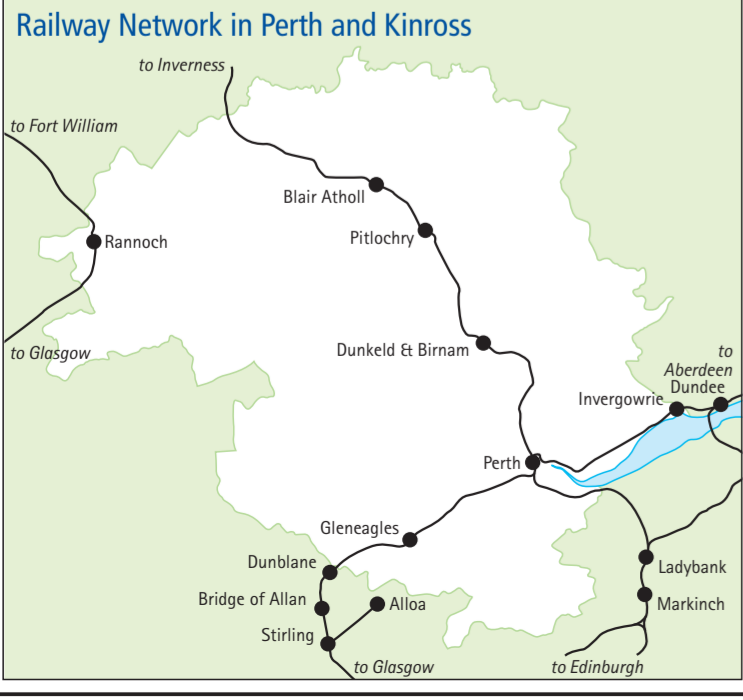

Bus and Rail Services in Perth and Kinross

Key

- Bus route operating every 2 hours or more frequently: 15
- Bus route operating less than every 2 hours but more than 1 return journey per day: 155
- Infrequent services including school buses and shopper buses: 53
- Routes shown in italics indicate certain journeys only: 60
- Route terminus: 15
- Service operates in one direction only: 15
- Visit Scotland Information Point: P+R
- Park and Ride: P+R
- DRT1 zone: DRT1
- DRT2 zone: DRT2
- Restricted zone: Restricted

Places of Interest

- Ancient Monuments: 111
- Buildings of Interest: 111
- Churches: 111
- Distilleries: 111
- Gardens: 111
- Mills: 111
- Museums & Galleries: 111
- Nature Reserves: 111
- Walking Routes: 111
- Visitor Centres: 111
- Wildlife Centres: 111
- Other: 111

Index to Places Served

Aberargie	F5	Grandtully	D2
Aberfeldy	D3	Grange	F4
Abernethy	F5	Greenloaning	D5
Abernyte	F4	Guidtown	F4
Aberuthven	E5	Halbeath	F6
Acharn	C3	Hosh	D4
Almondbank	E4	Huntingtower	E4
Alva	D6	Inchture	F4
Alyth	D3	Invergowrie	G4
Ardler	F3	Keltneyburn	C3
Auchavan	F1	Kelty	F6
Auchmuirbridge	F6	Kenmore	C3
Auchterarder	D5	Kettins	F3
Auchterhouse	G3	Killichanon	B2
Auchtermuchty	F5	Killiecrankie	D4
Balado	E6	Kiln	B2
Balbeggie	F4	Kinbuck	C5
Ballinluig	E2	Kindallachan	E3
Ballintuim	E2	Kingoodie	G5
Balmullo	G5	Kinkell Bridge	D4
Balnaguard	D2	Kinloch Rannoch	C2
Bankfoot	E4	Kinrosswood	F6
Bank Inn	F5	Kinross	E6
Birnam	E3	Kinrossie	F4
Blackford	D5	Kintillo	F5
Blacklunans	F2	Kirkcaldy	G6
Blair Atholl	D2	Kirkcaldy	E2
Blairgowrie	F3	Kirkton of Glenisla	F2
Blairingone	E6	Kirriemuir	G2
Braco	D5	Ladybank	C5
Brewlands Bridge	F2	Lawers	C3
Bridge of Allan	C6	Leslie	F6
Bridge of Cally	F3	Lochearnhead	B4
Bridge of Craigisla	F2	Logierait	E2
Bridge of Earn	F5	Longforan	G4
Bridge of Gaur	B2	Luncarty	E4
Burnside	F5	Madderty	D4
Burrelton	E3	Meikle	G3
Butterstone	F3	Meikleour	F3
Callander	B5	Methven	E4
Calvine	D2	Milnathort	D5
Caputh	E6	Milton of Edradour	E2
Carbro	E6	Monzie	D4
Carnie	F3	Muirhead & Birkhill	G4
Castle Huntly	G4	Murthly	E3
Cleish	E6	Muthill	D3
Comrie	C4	New Alyth	F5
Coupar Angus	F3	Newburgh	F5
Cowdenbeath	F6	Newport	G4
Craigie	E3	Newton Bridge	D4
Crieff	D4	Newtyle	G3
Crook of Devon	E6	Ninewells	G4
Cupar	G5	Perth	E4
Dairie	G5	Pitcairngreen	E4
Dalginross	E3	Pitlochry	D2
Dalguise	E4	Pool of Muckhart	E6
Dollar	D6	Powmill	E6
Doune	C6	Rait	A2
Dull	C3	Rannoch Station	F4
Dunblane	G6	Rattray	F3
Dunkeld	E5	Rosemount	F3
Dunning	E3	Rumbling Bridge	D5
Dunshalt	F5	St David's	E6
Enochdhu	E2	St Fillans	C4
Errol	F4	St Madoes	G4
Falkland	F5	St Michaels	F4
Falky	D2	St. Andrew's	F6
Fearnan	C3	Spittal of Glenshee	E1
Findo Gask	E5	Spittalfield	E3
Ford	E4	Stirling	C6
Forgandenny	E5	Stormontfield	E4
Forneth	E3	Strathmiglo	E2
Forteviot	C5	Strathray	D2
Fortingall	C2	Struan	E2
Foss	C2	Tarvie	C2
Fowlis Wester	D4	Tayport	G4
Gairneybridge	E6	Tibbermore	E4
Gauldry	G4	Tullibarnet	G4
Gilmerton	D4	Tullibody	D6
Glamis	G3	Tummel Bridge	D3
Glencarse	F4	Weem	C2
Glendock	F4	Westmuir	C3
Gleneagles Hotel	D5	Wolfhill	F2
Gleneagles Station	D5	Wormit	G4
Glenfarg	F5	Yett's o' Muckhart	E6
Glenrothes	F6		
Gorothy	D4		

Tourist Information

Aberfeldy The Square, Aberfeldy, PH15 2DD
Telephone (01887) 820276

Blairgowrie 26 Wellmeadow, Blairgowrie, PH10 6AS
Telephone (01250) 872960

Crieff High Street, Crieff, PH7 3HU
Telephone (01764) 652578

Dunkeld The Cross, Dunkeld, PH8 0AN
Telephone (01350) 727688

Perth 45 High Street, Perth, PH1 5TJ
Telephone (01738) 450600

Pitlochry 22 Atholl Road, Pitlochry, PH16 5BX
Telephone (01796) 472215/472751

For further information visit www.visitscotland.com