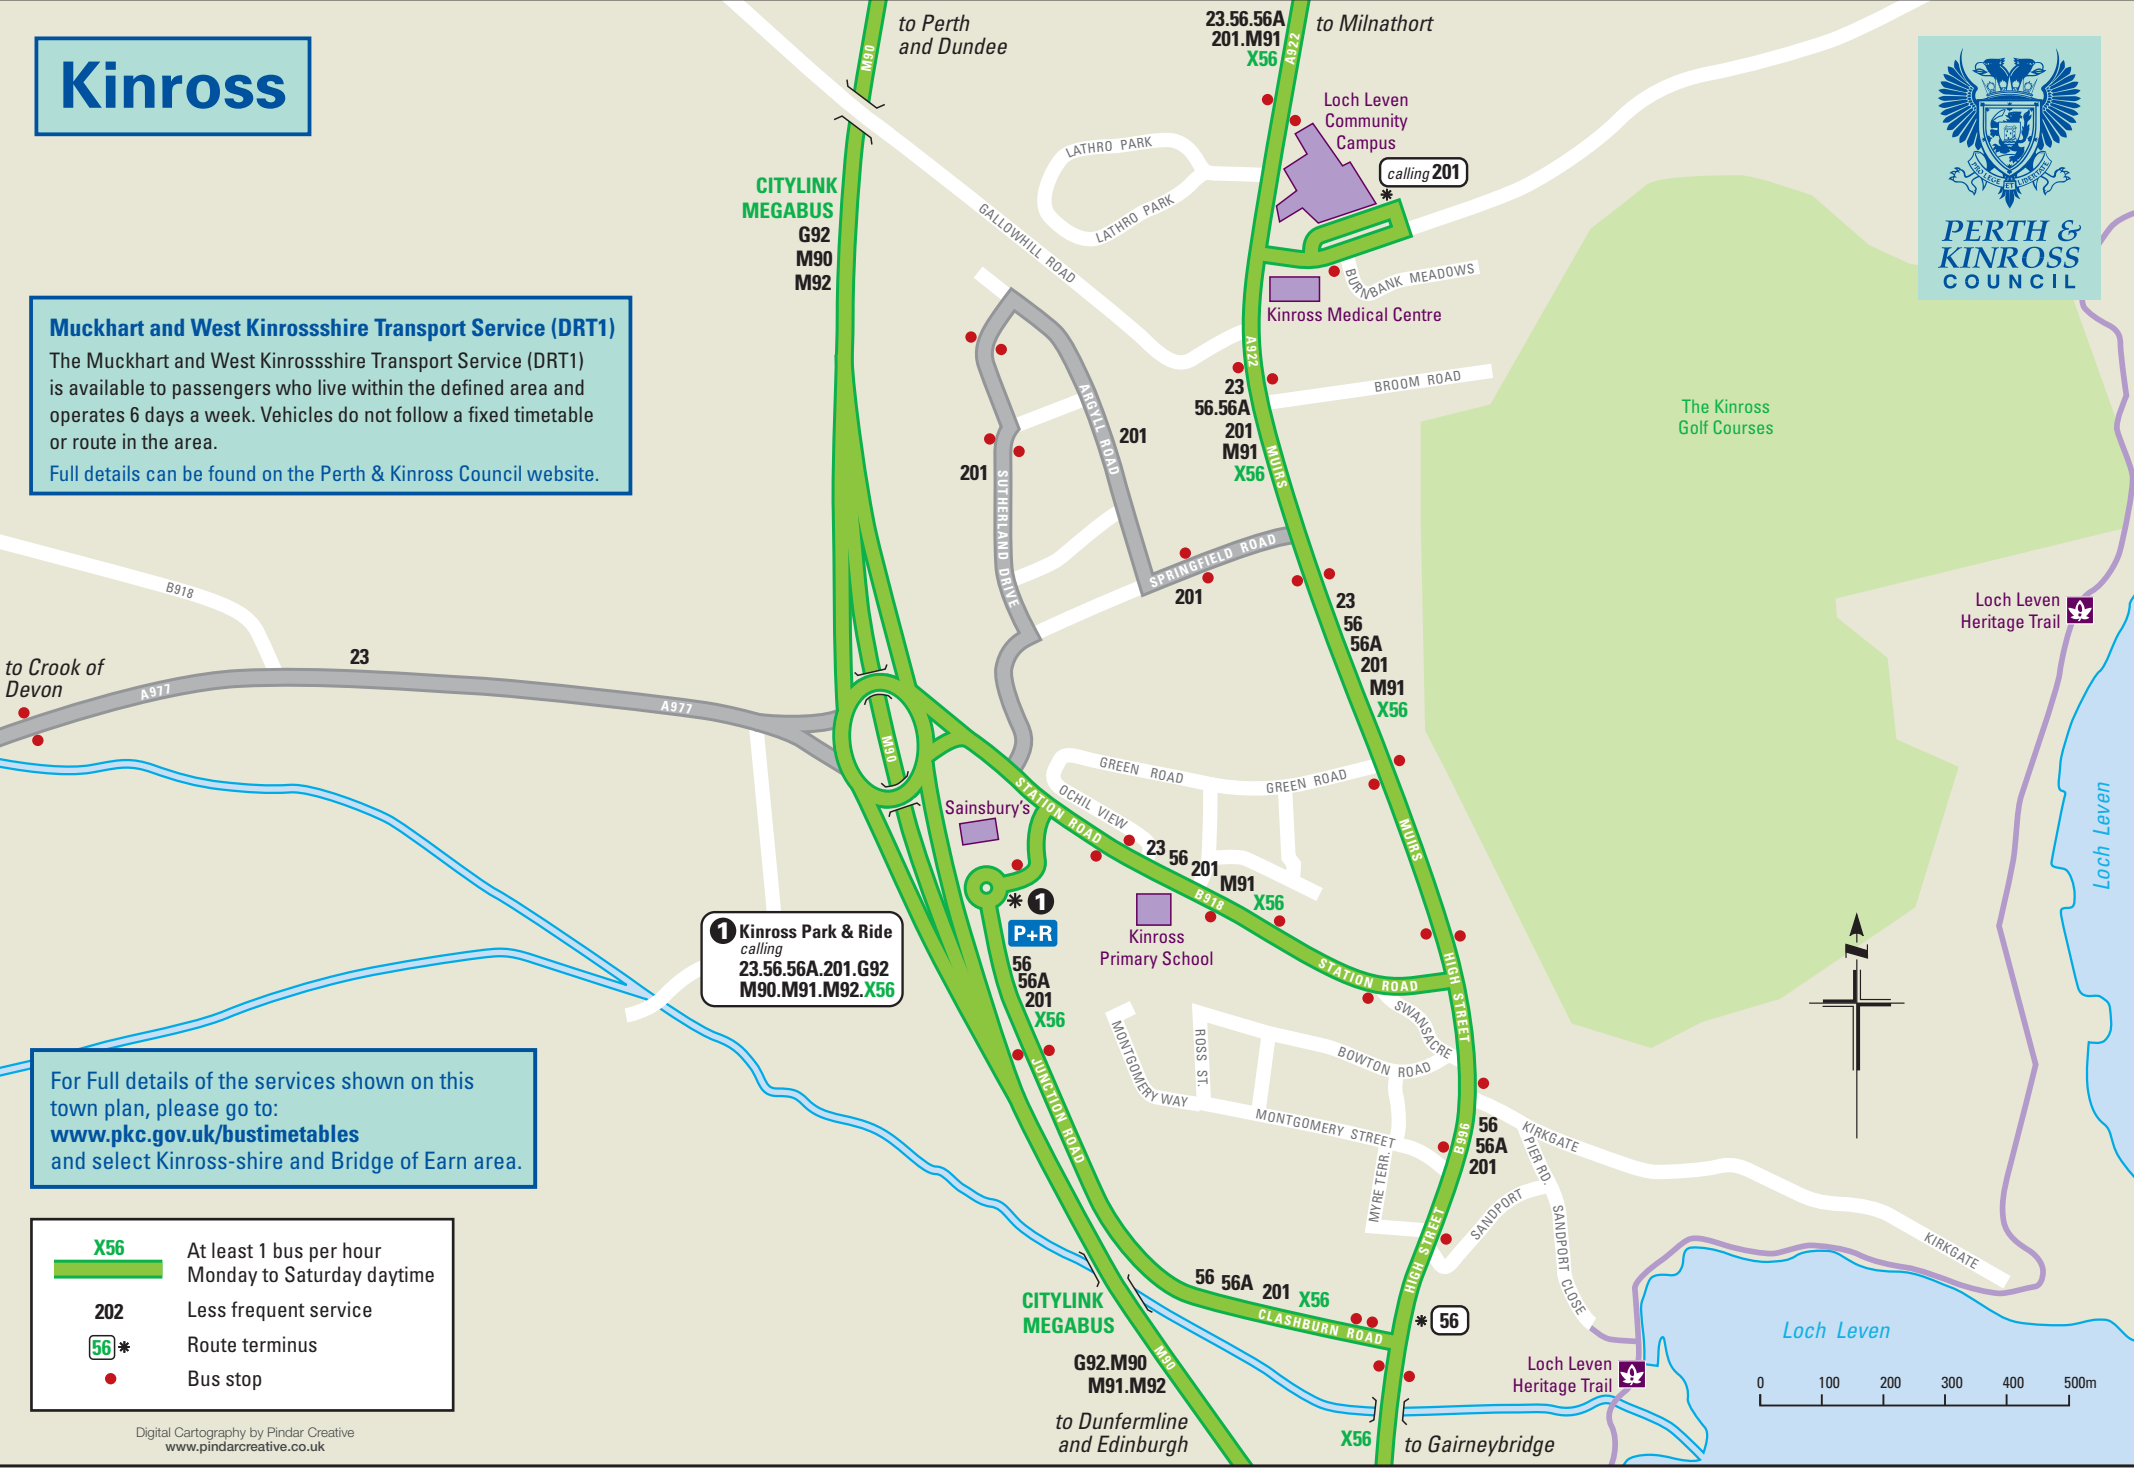

Kinross

Muckhart and West Kinrossshire Transport Service (DRT1)

The Muckhart and West Kinrossshire Transport Service (DRT1) is available to passengers who live within the defined area and operates 6 days a week. Vehicles do not follow a fixed timetable or route in the area. Full details can be found on the Perth & Kinross Council website.

For Full details of the services shown on this town plan, please go to: www.pkc.gov.uk/bustimetables and select Kinross-shire and Bridge of Earn area.

- X56 At least 1 bus per hour Monday to Saturday daytime
- 202 Less frequent service
- 56* Route terminus
- Bus stop

1 Kinross Park & Ride
calling
23.56.56A.201.G92
M90.M91.M92.X56

P+R
56
56A
201
X56