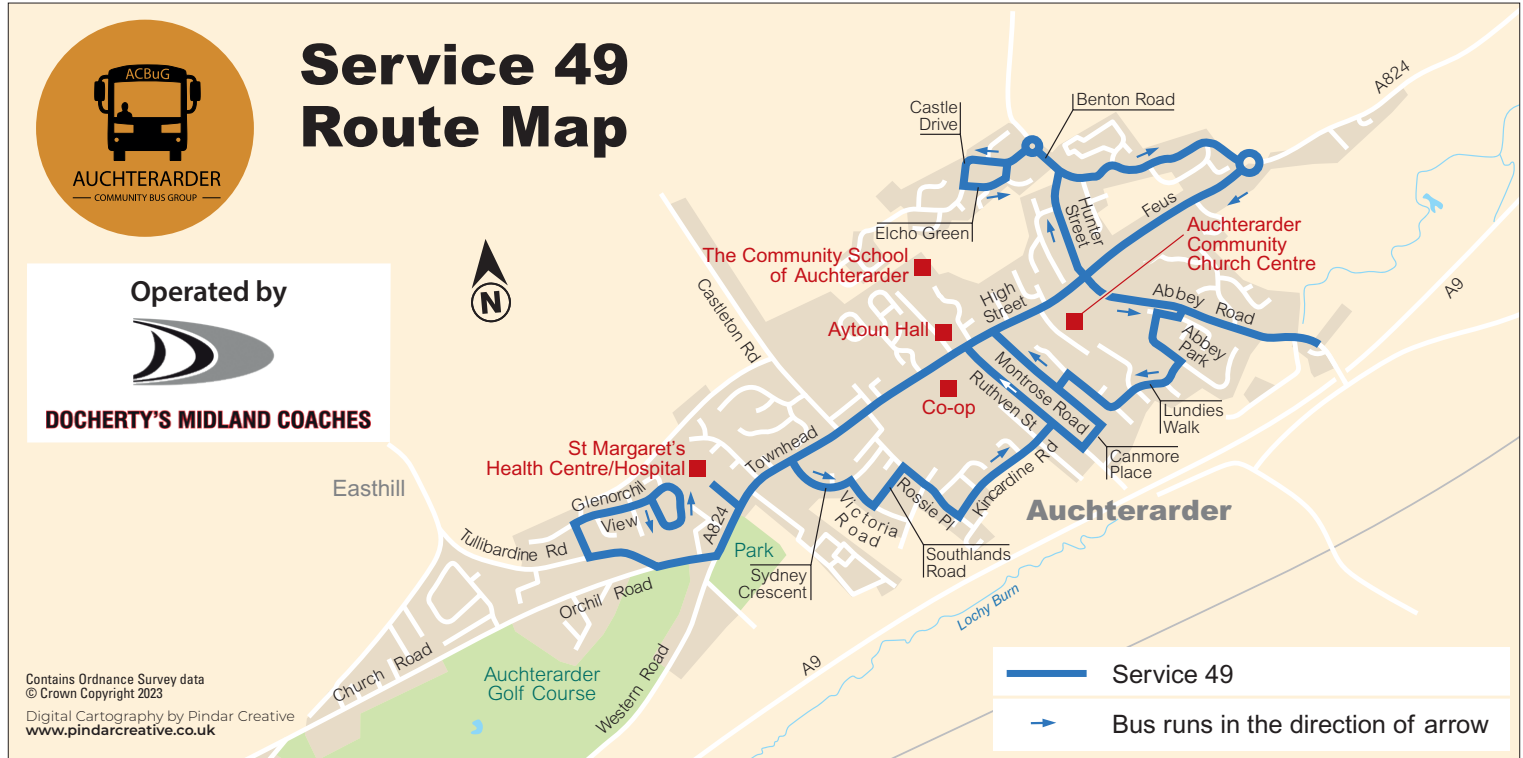

# Auchterarder Town Bus Service

## Auchterarder Town Bus Service

**Please note: Buses do not operate on 25/26 December or on 1/2 January**