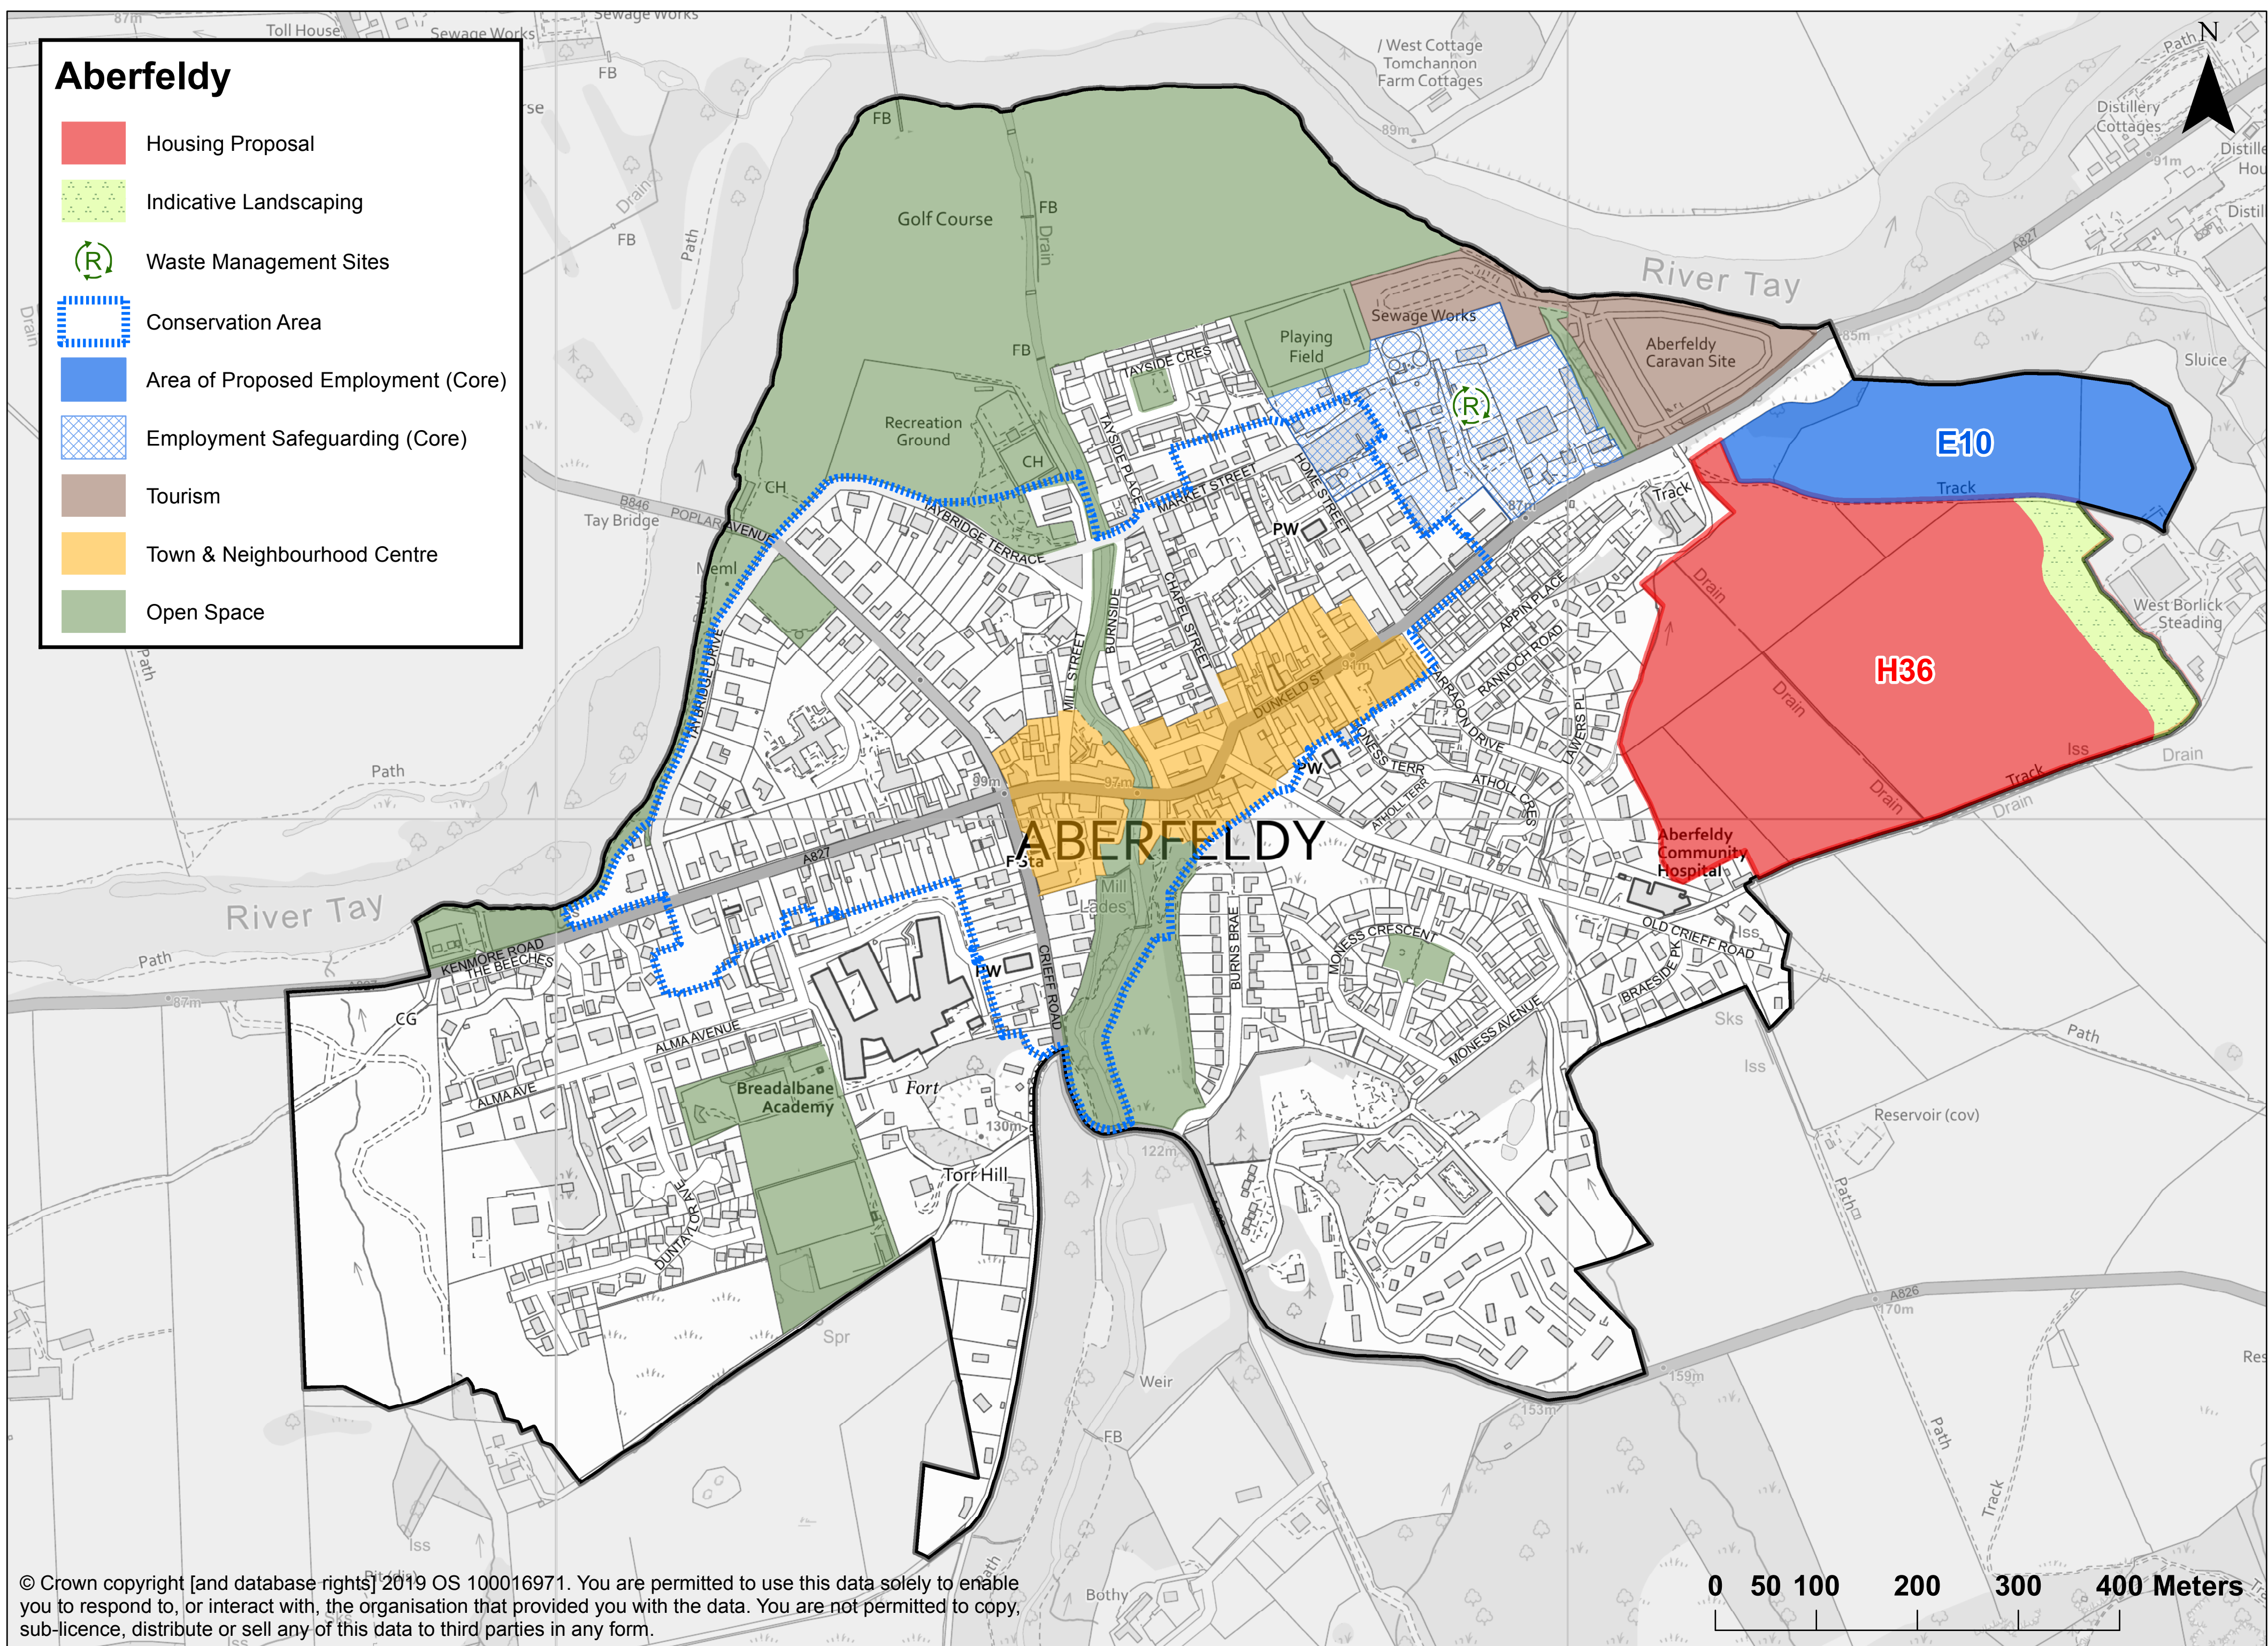

Aberfeldy

- Housing Proposal
- Indicative Landscaping
- R Waste Management Sites
- Conservation Area
- Area of Proposed Employment (Core)
- Employment Safeguarding (Core)
- Tourism
- Town & Neighbourhood Centre
- Open Space

© Crown copyright [and database rights] 2019 OS 100016971. You are permitted to use this data solely to enable you to respond to, or interact with, the organisation that provided you with the data. You are not permitted to copy, sub-licence, distribute or sell any of this data to third parties in any form.