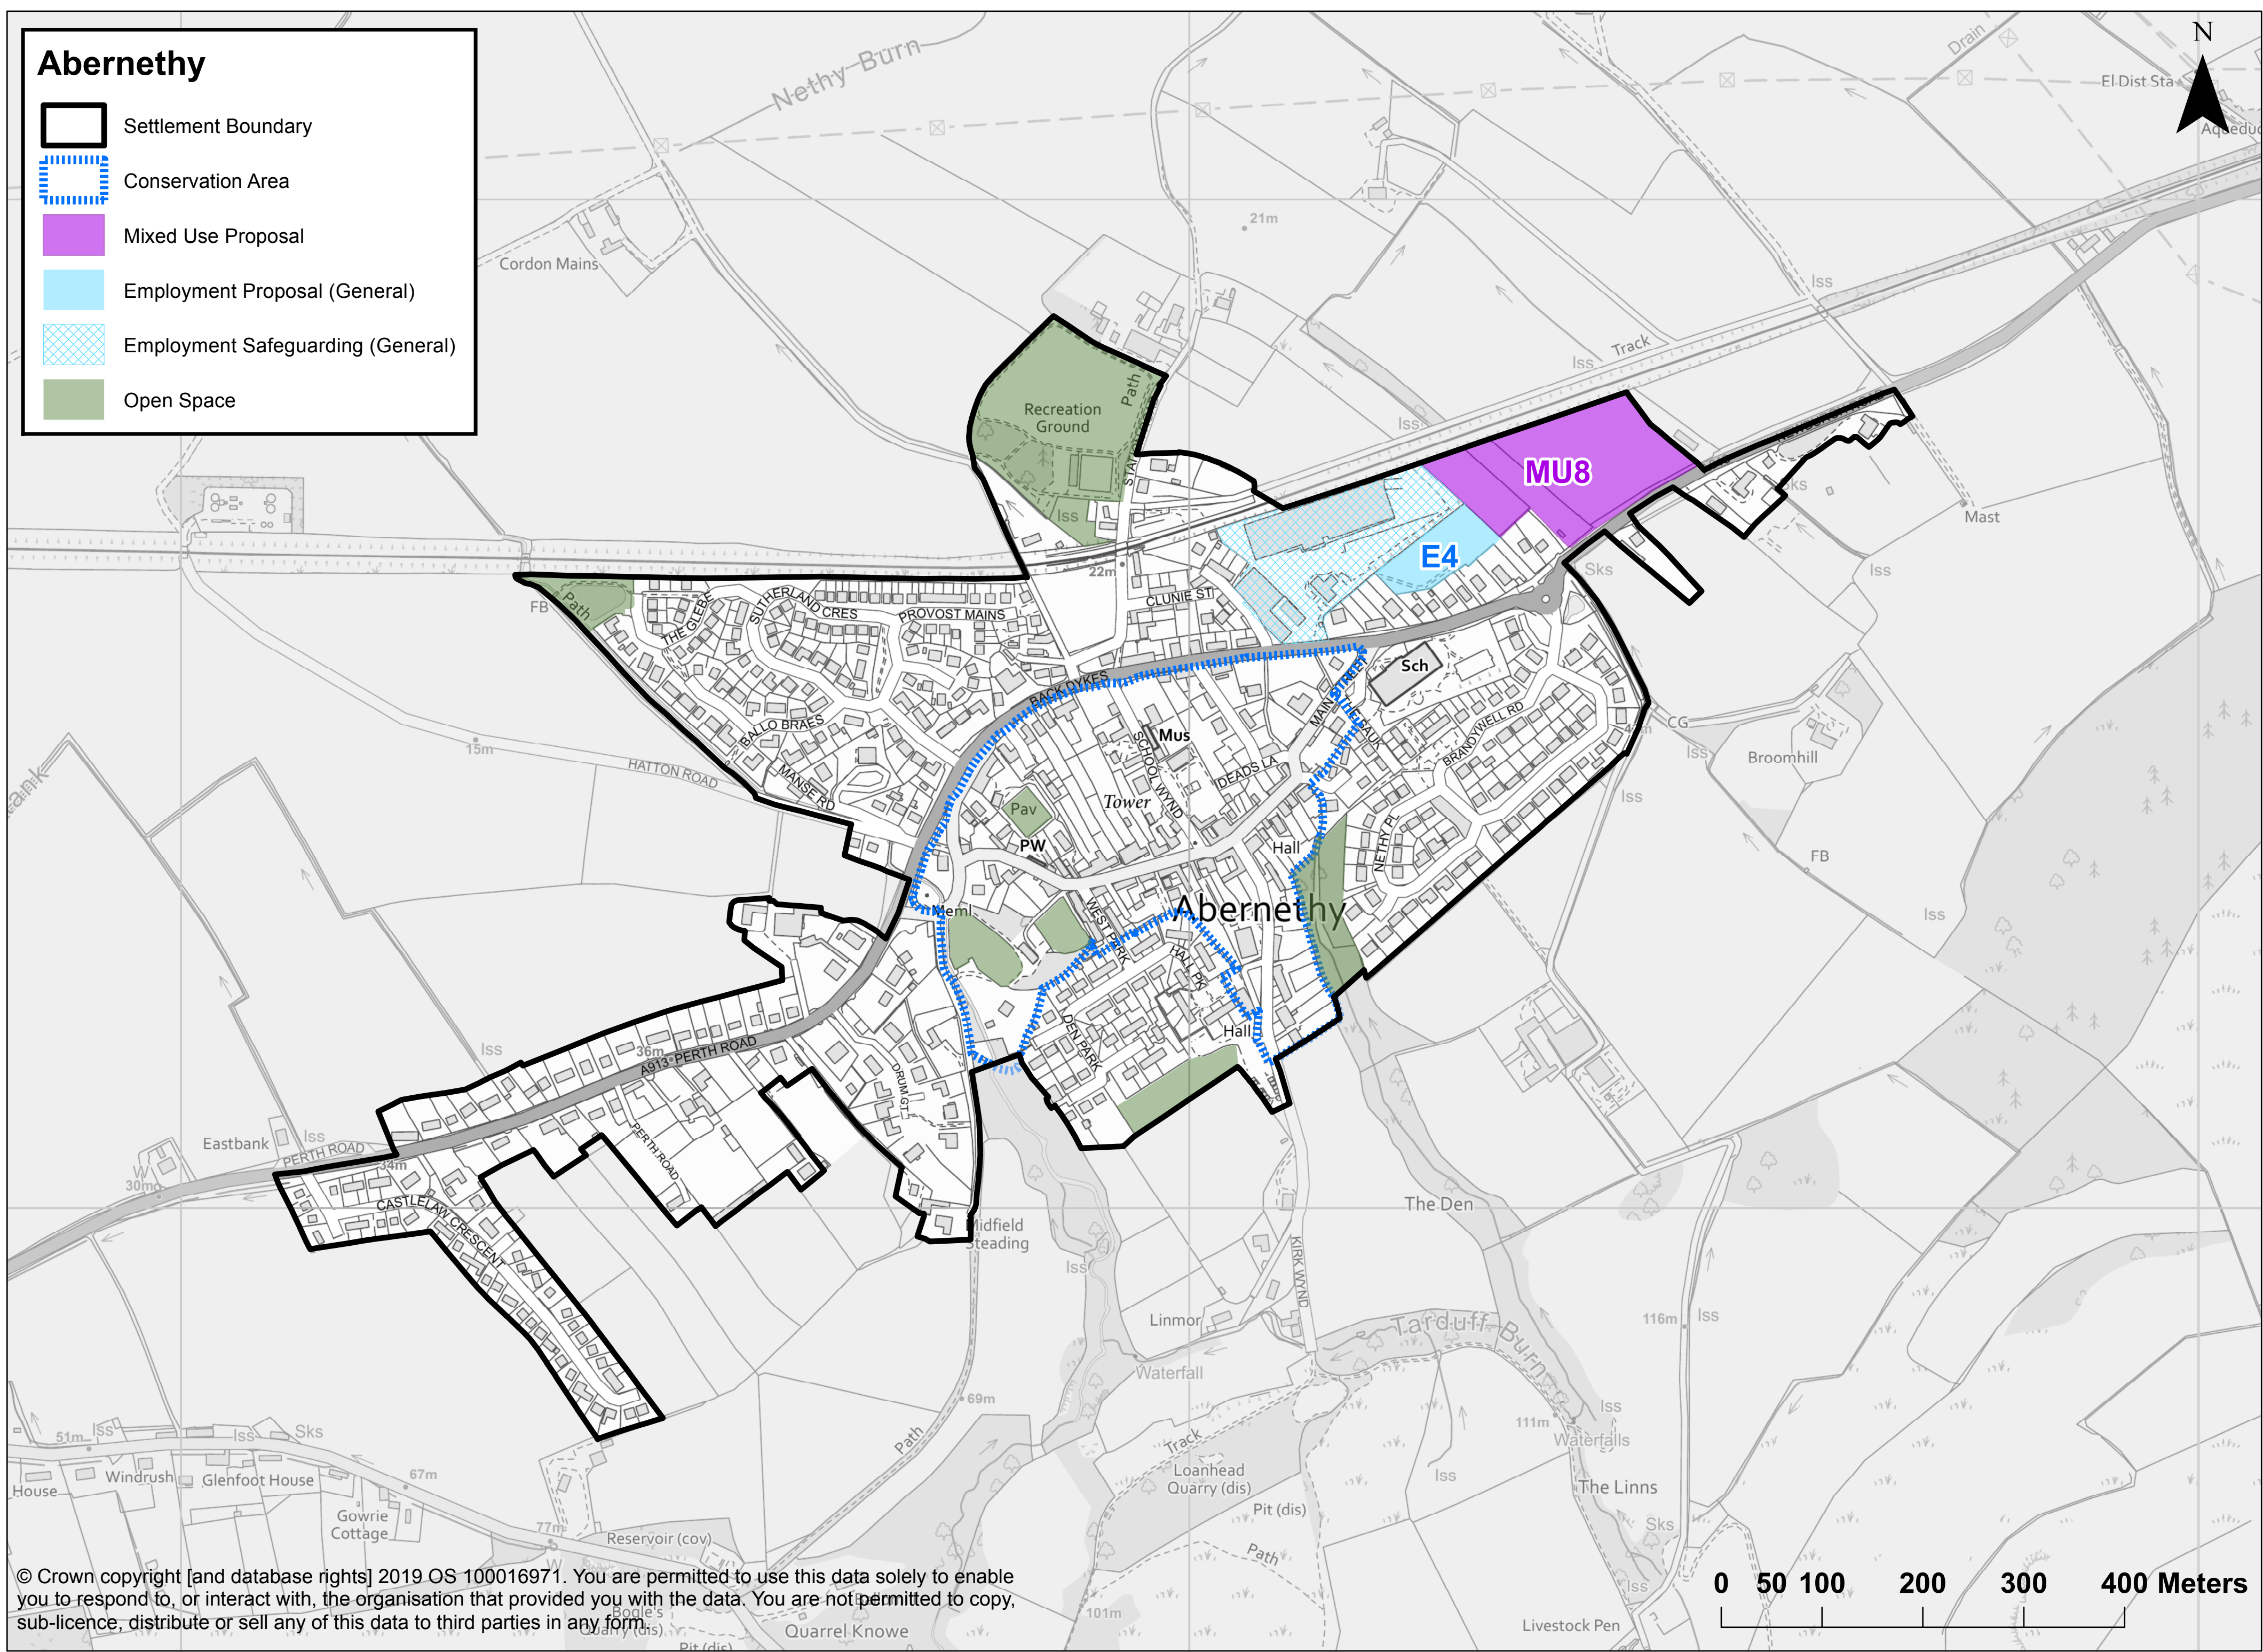

Abernethy

-  Settlement Boundary
-  Conservation Area
-  Mixed Use Proposal
-  Employment Proposal (General)
-  Employment Safeguarding (General)
-  Open Space

© Crown copyright [and database rights] 2019 OS 100016971. You are permitted to use this data solely to enable you to respond to, or interact with, the organisation that provided you with the data. You are not permitted to copy, sub-licence, distribute or sell any of this data to third parties in any form.