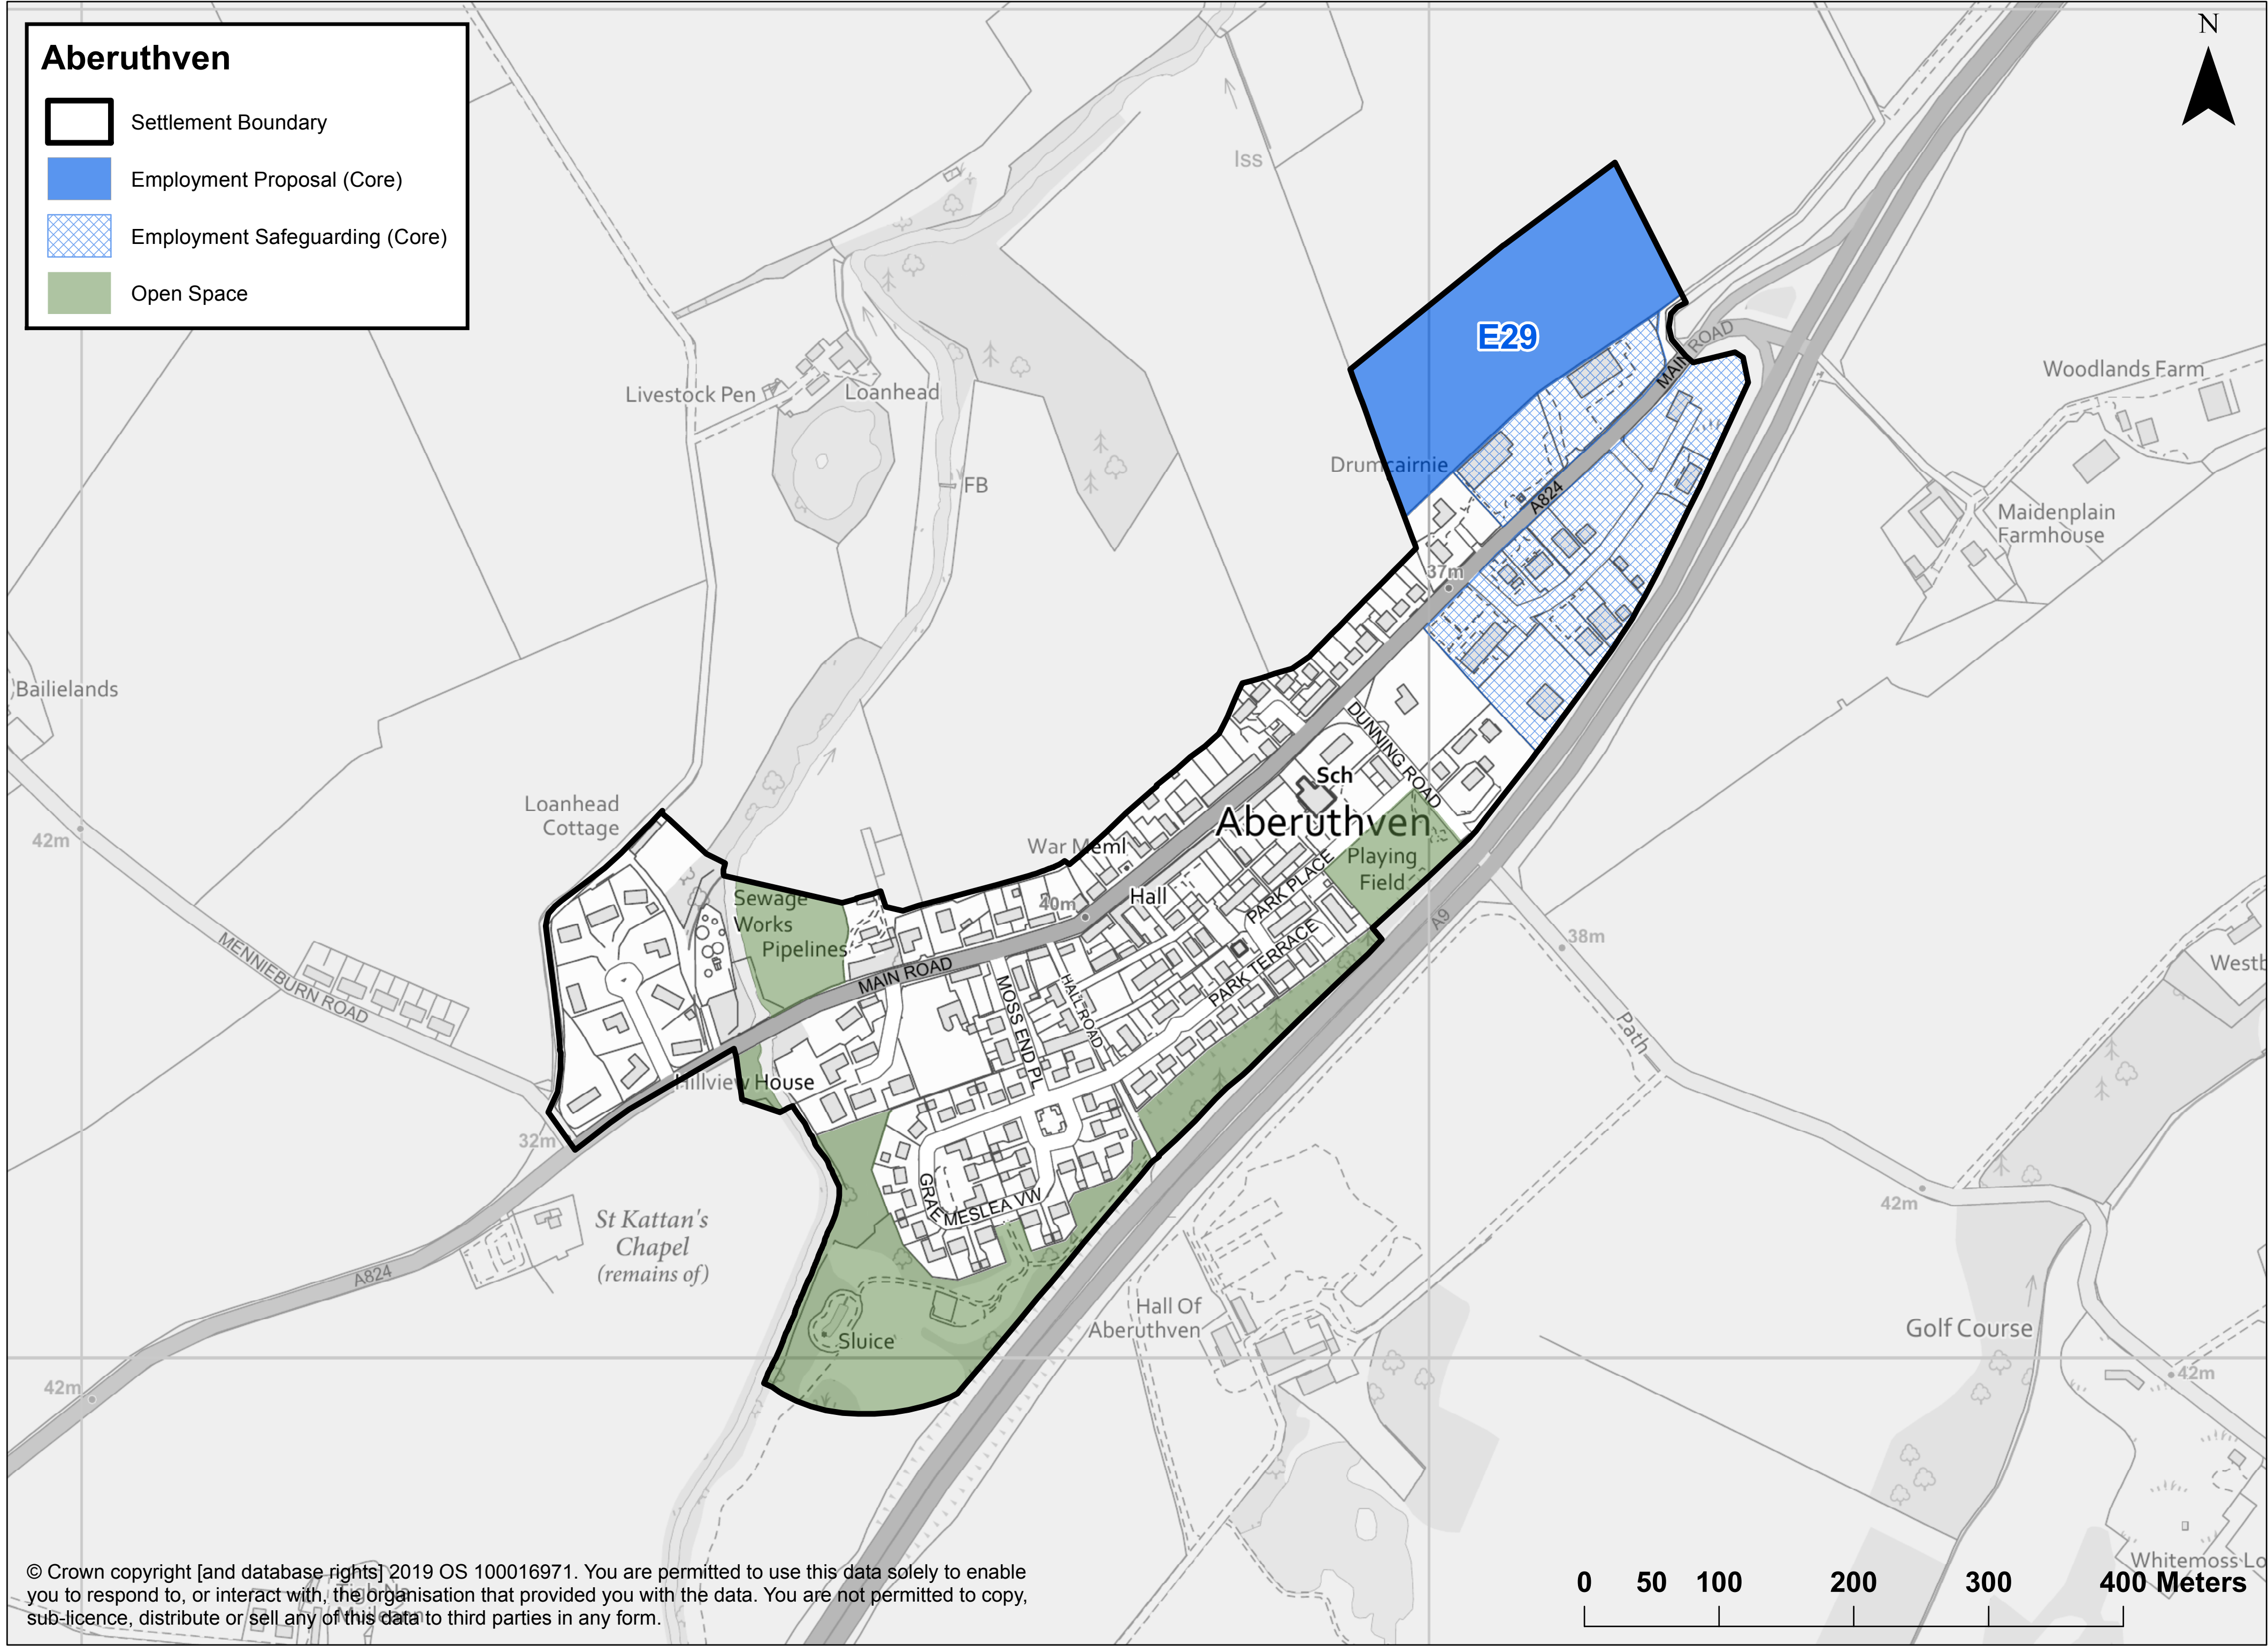

Aberuthven

-  Settlement Boundary
-  Employment Proposal (Core)
-  Employment Safeguarding (Core)
-  Open Space

© Crown copyright [and database rights] 2019 OS 100016971. You are permitted to use this data solely to enable you to respond to, or interact with, the organisation that provided you with the data. You are not permitted to copy, sub-licence, distribute or sell any of this data to third parties in any form.