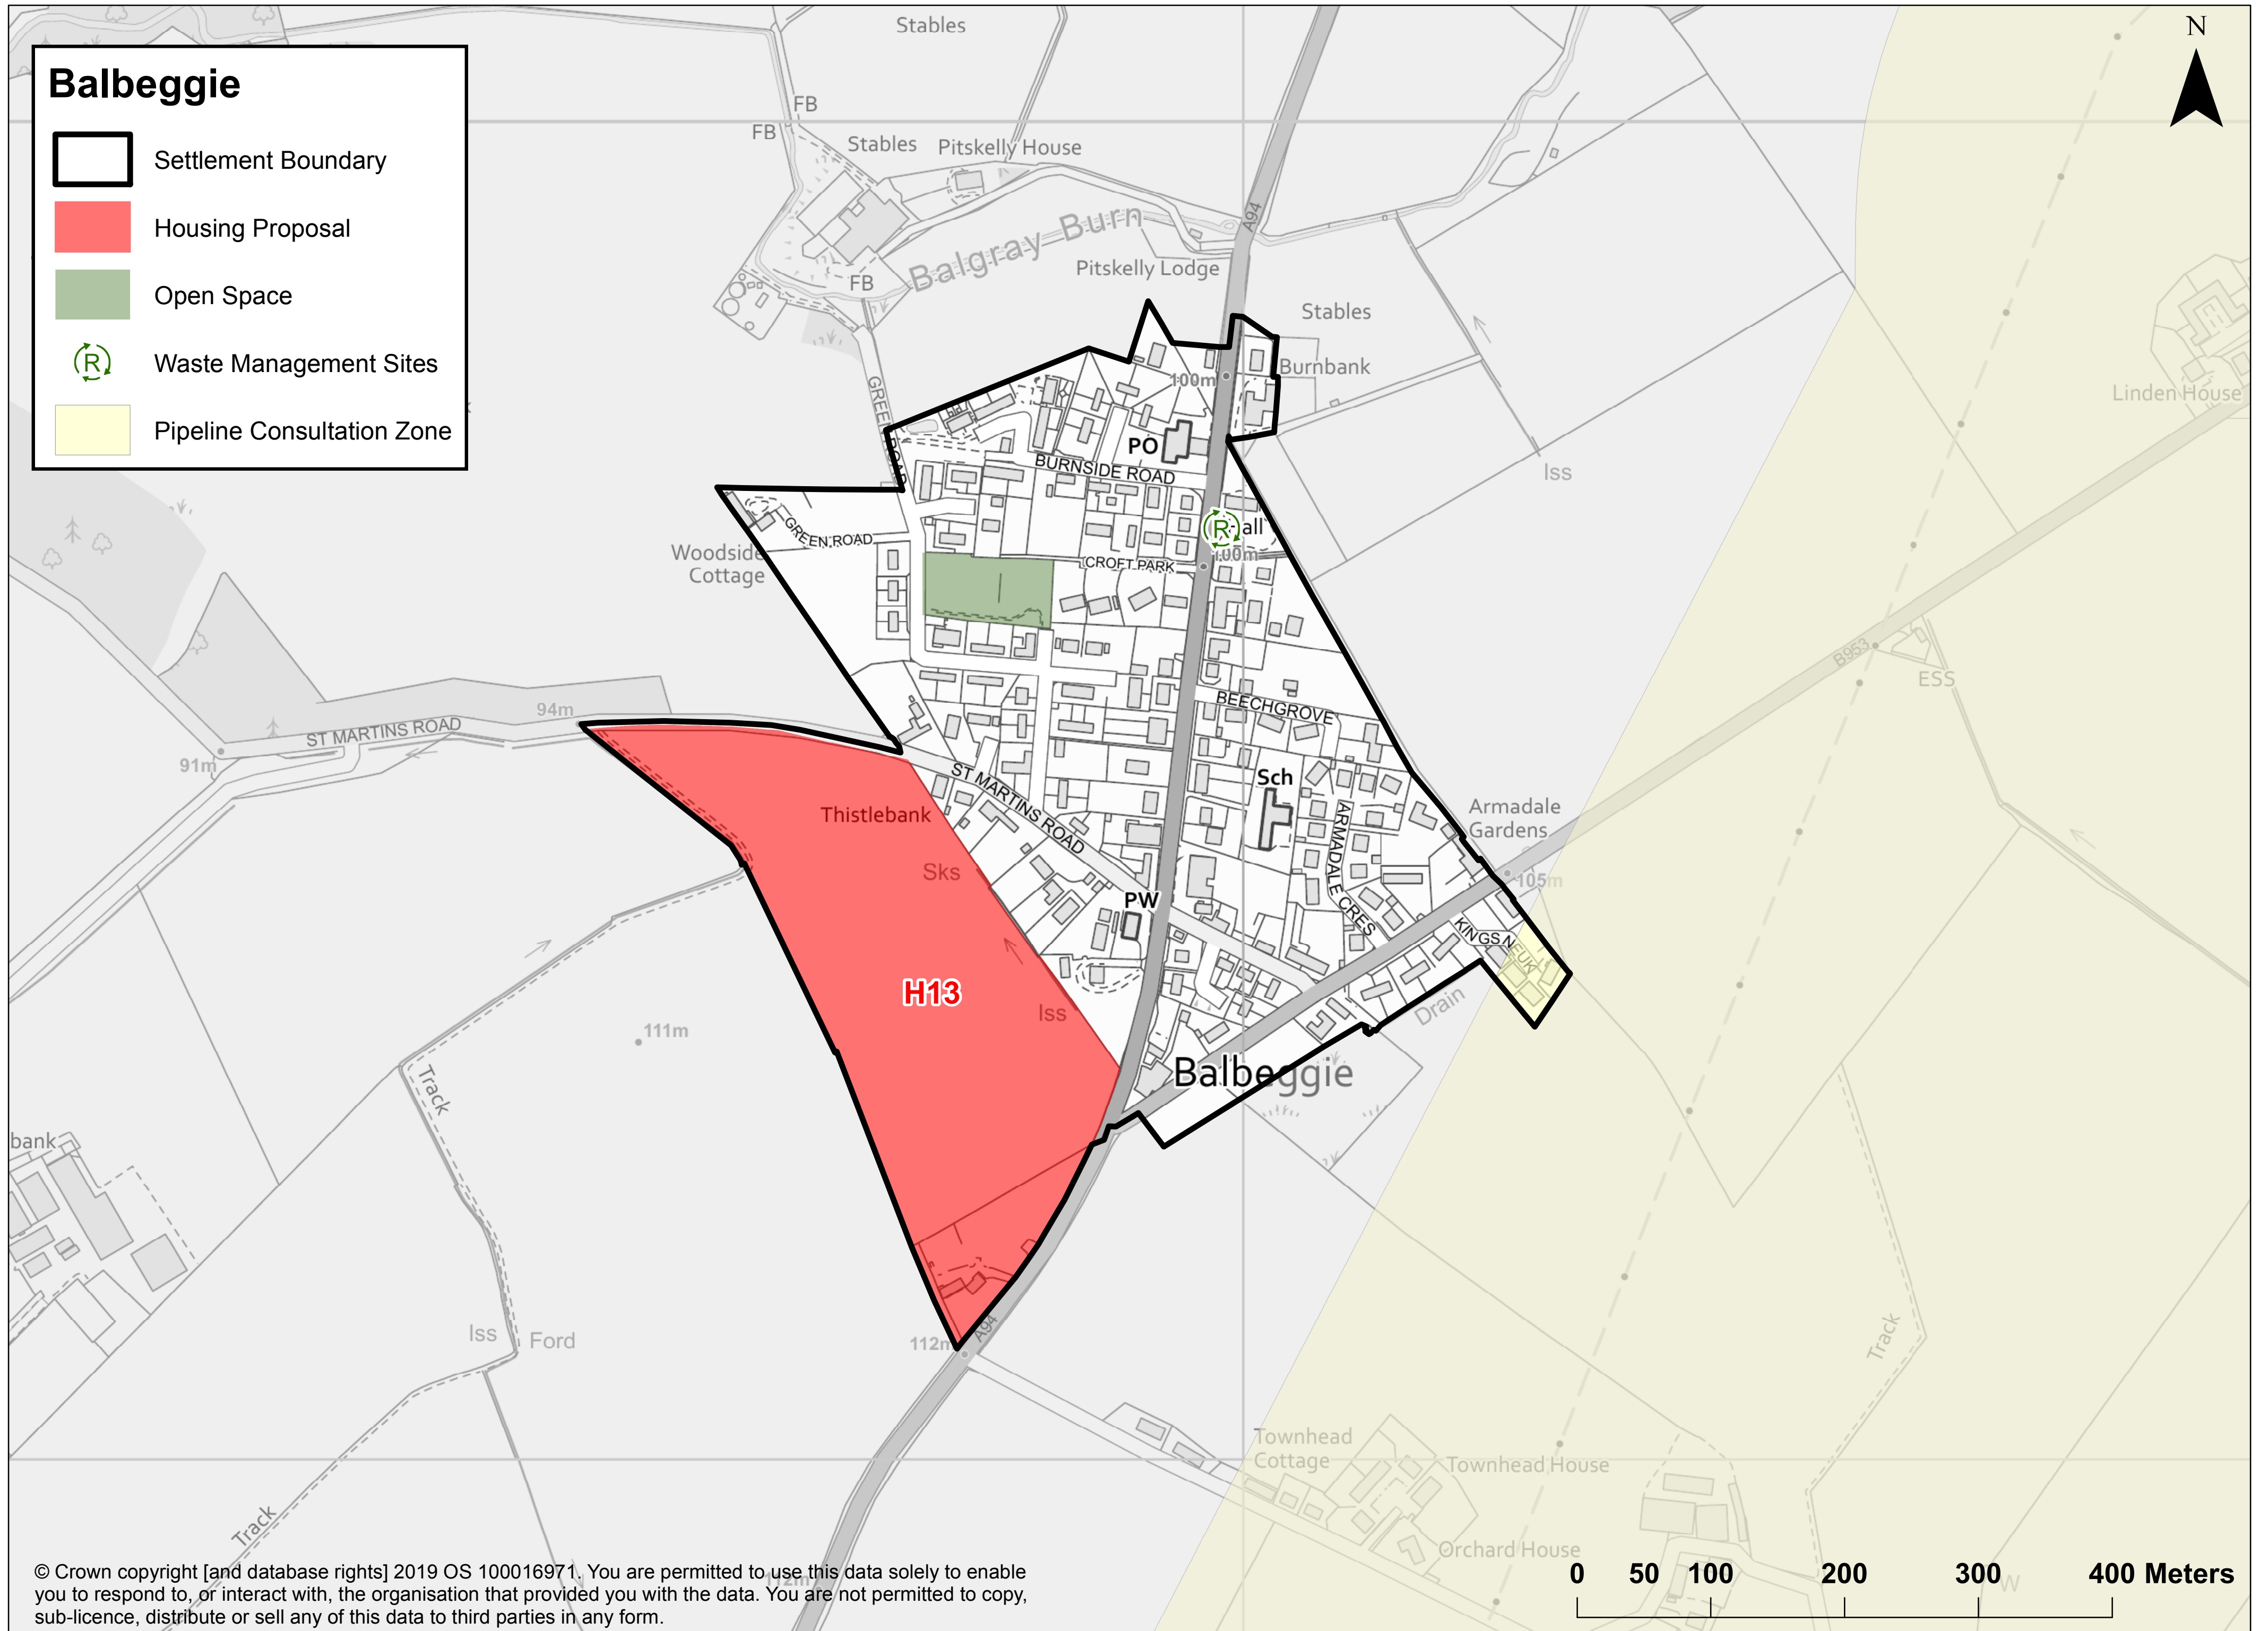

# Balbeggie

-  Settlement Boundary
-  Housing Proposal
-  Open Space
-  Waste Management Sites
-  Pipeline Consultation Zone

© Crown copyright [and database rights] 2019 OS 100016971. You are permitted to use this data solely to enable you to respond to, or interact with, the organisation that provided you with the data. You are not permitted to copy, sub-licence, distribute or sell any of this data to third parties in any form.

0 50 100 200 300 400 Meters