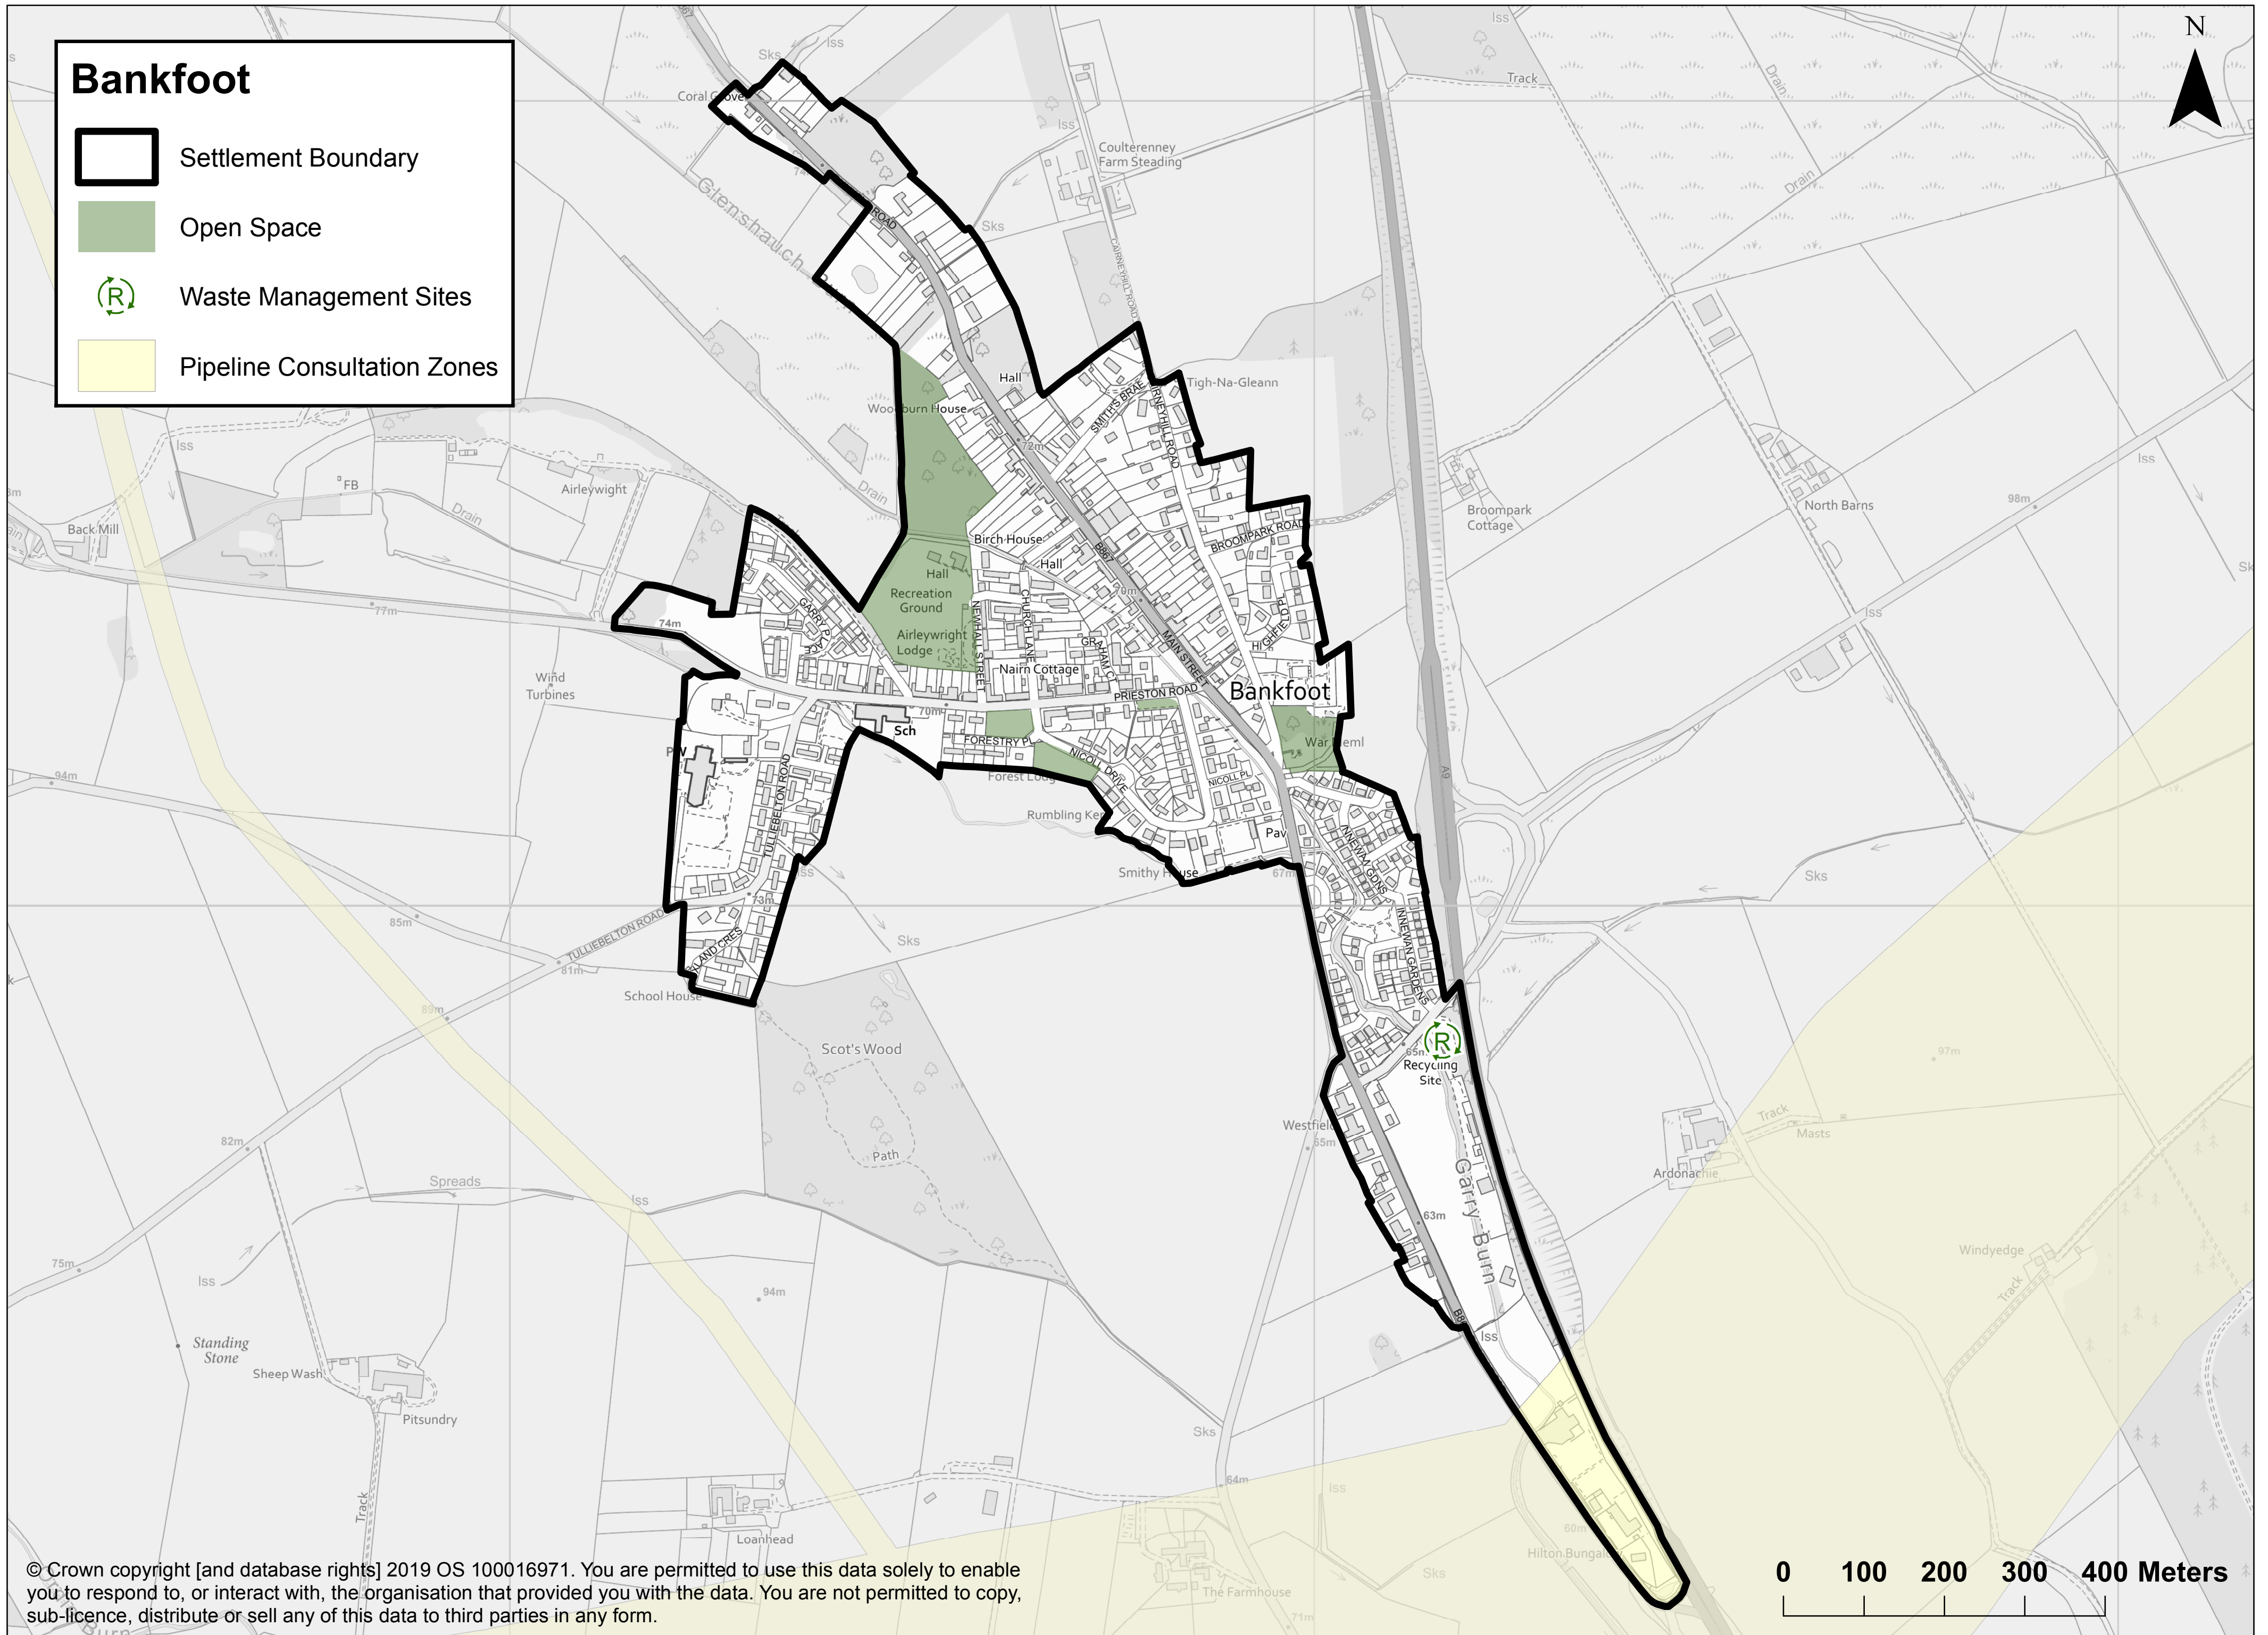

Bankfoot

-  Settlement Boundary
-  Open Space
-  Waste Management Sites
-  Pipeline Consultation Zones

© Crown copyright [and database rights] 2019 OS 100016971. You are permitted to use this data solely to enable you to respond to, or interact with, the organisation that provided you with the data. You are not permitted to copy, sub-licence, distribute or sell any of this data to third parties in any form.