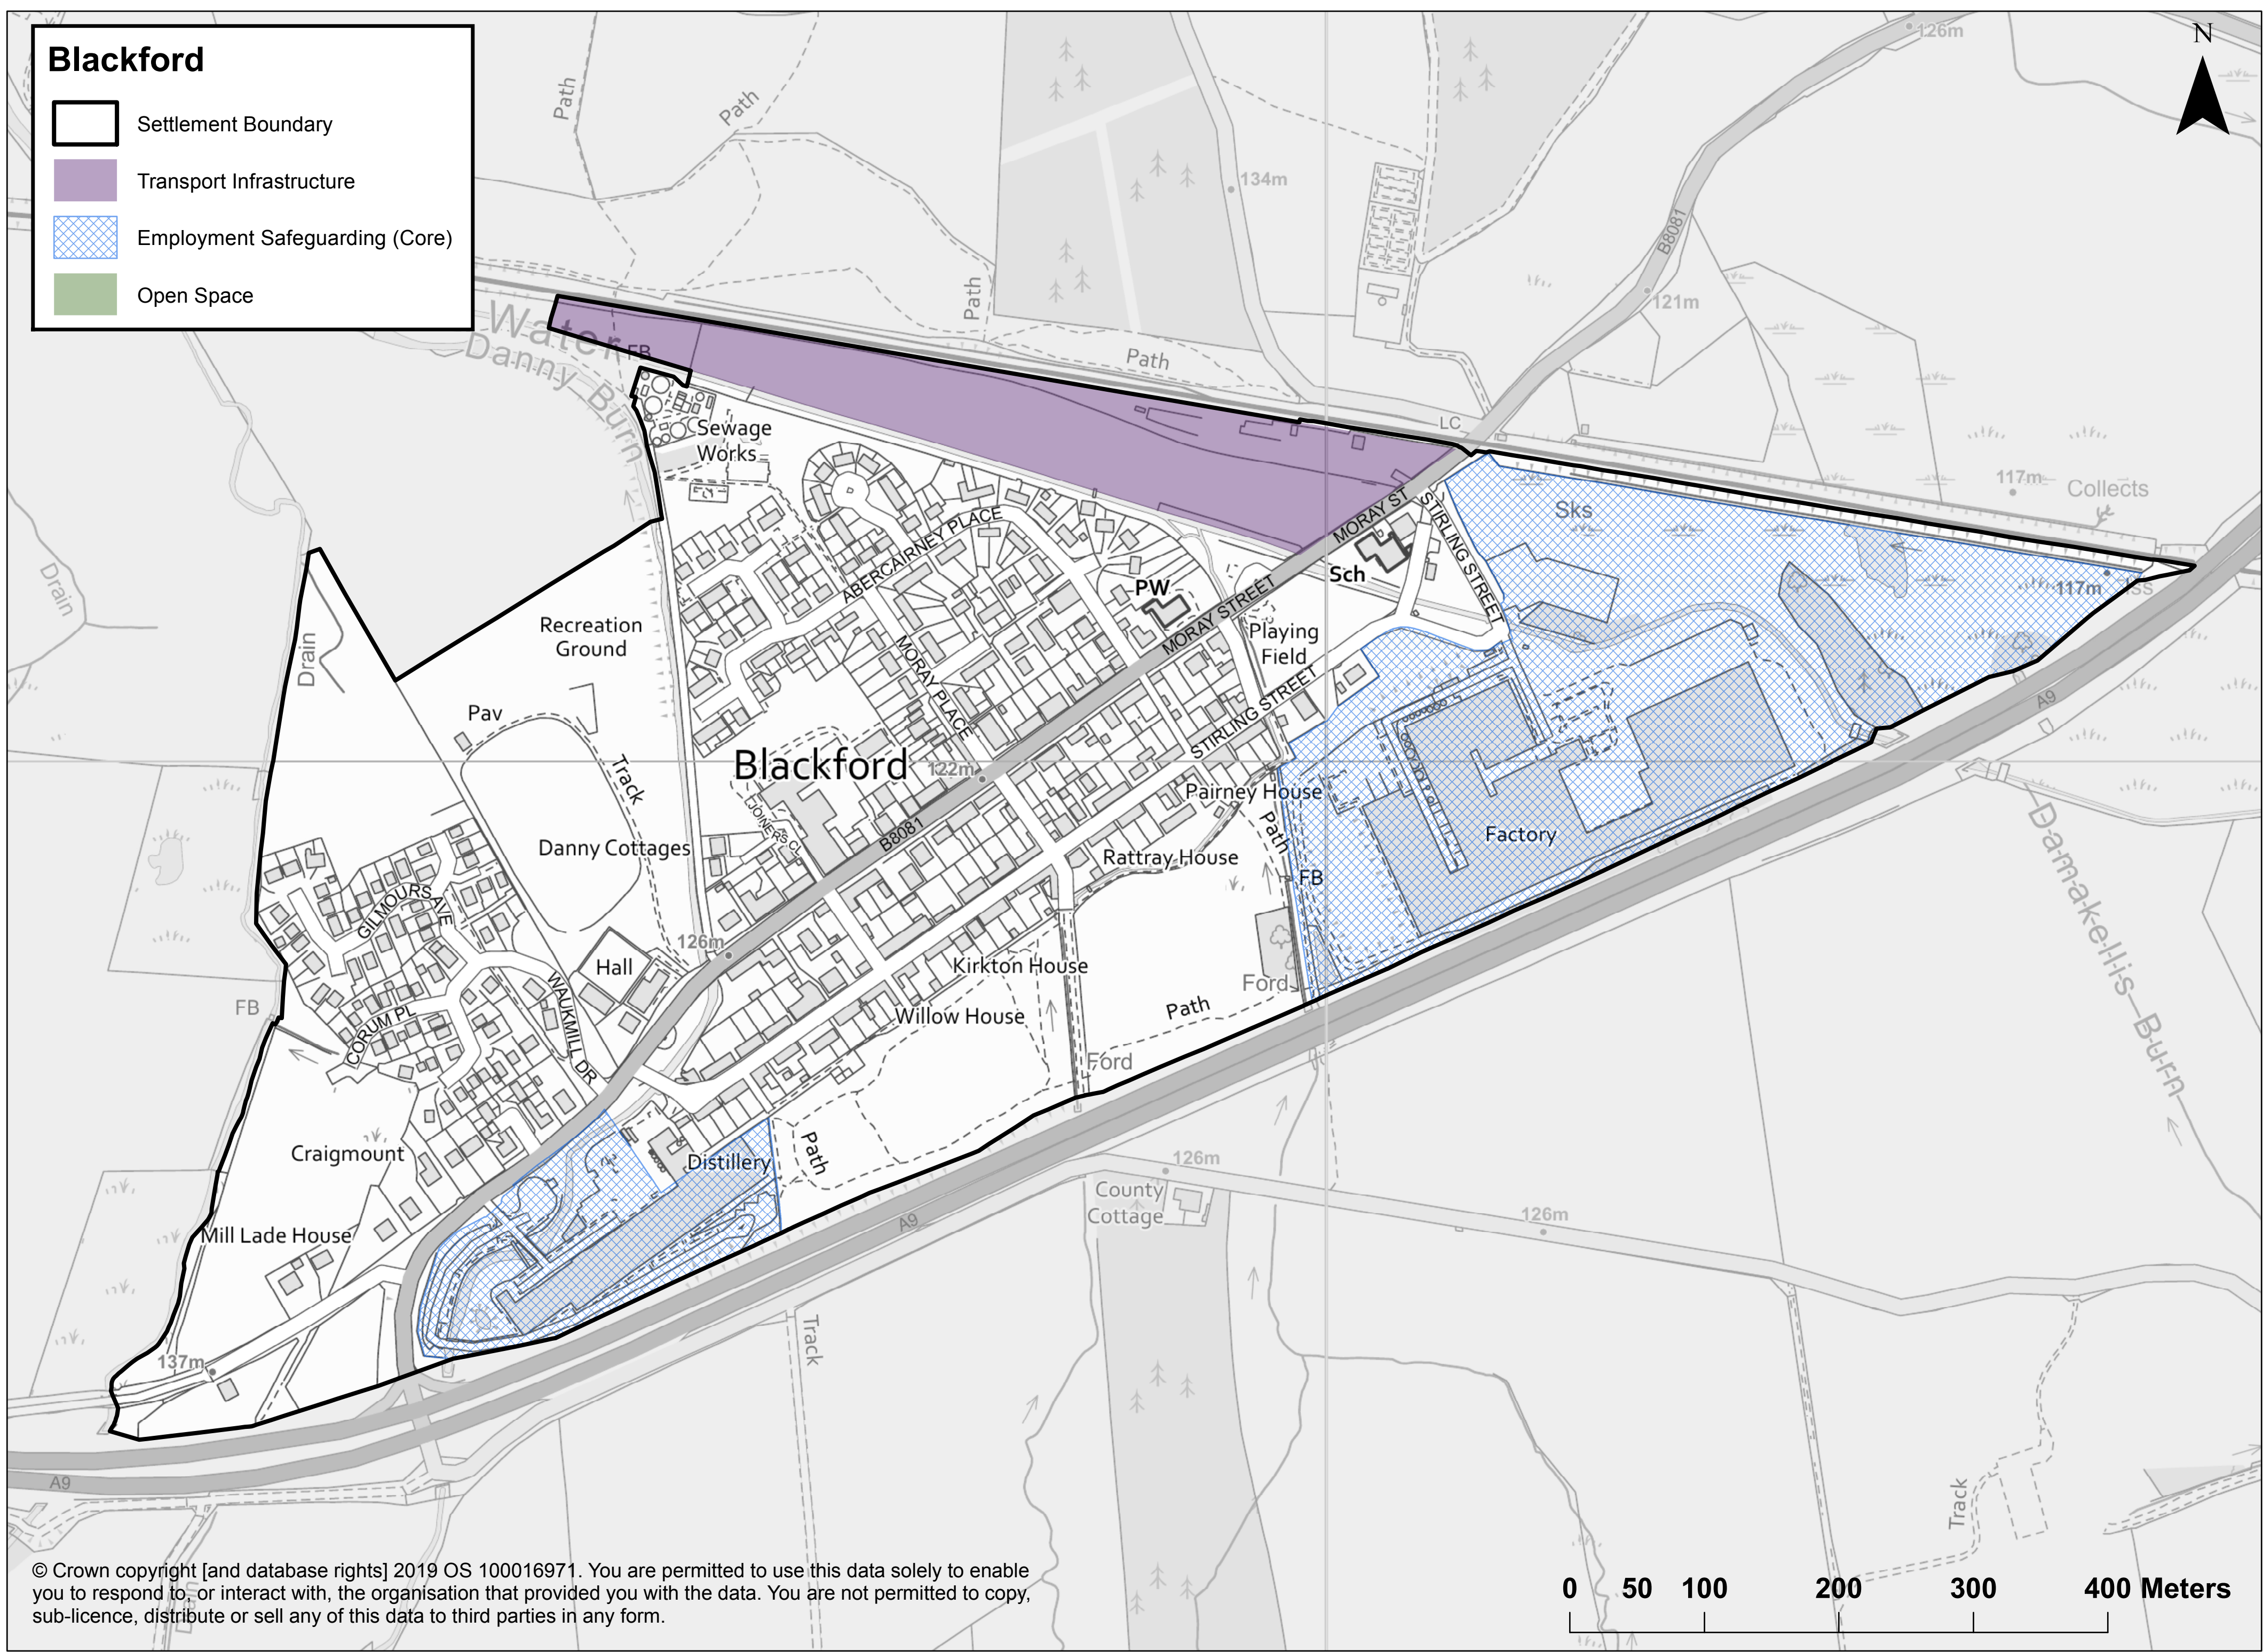

Blackford

-  Settlement Boundary
-  Transport Infrastructure
-  Employment Safeguarding (Core)
-  Open Space

© Crown copyright [and database rights] 2019 OS 100016971. You are permitted to use this data solely to enable you to respond to, or interact with, the organisation that provided you with the data. You are not permitted to copy, sub-licence, distribute or sell any of this data to third parties in any form.