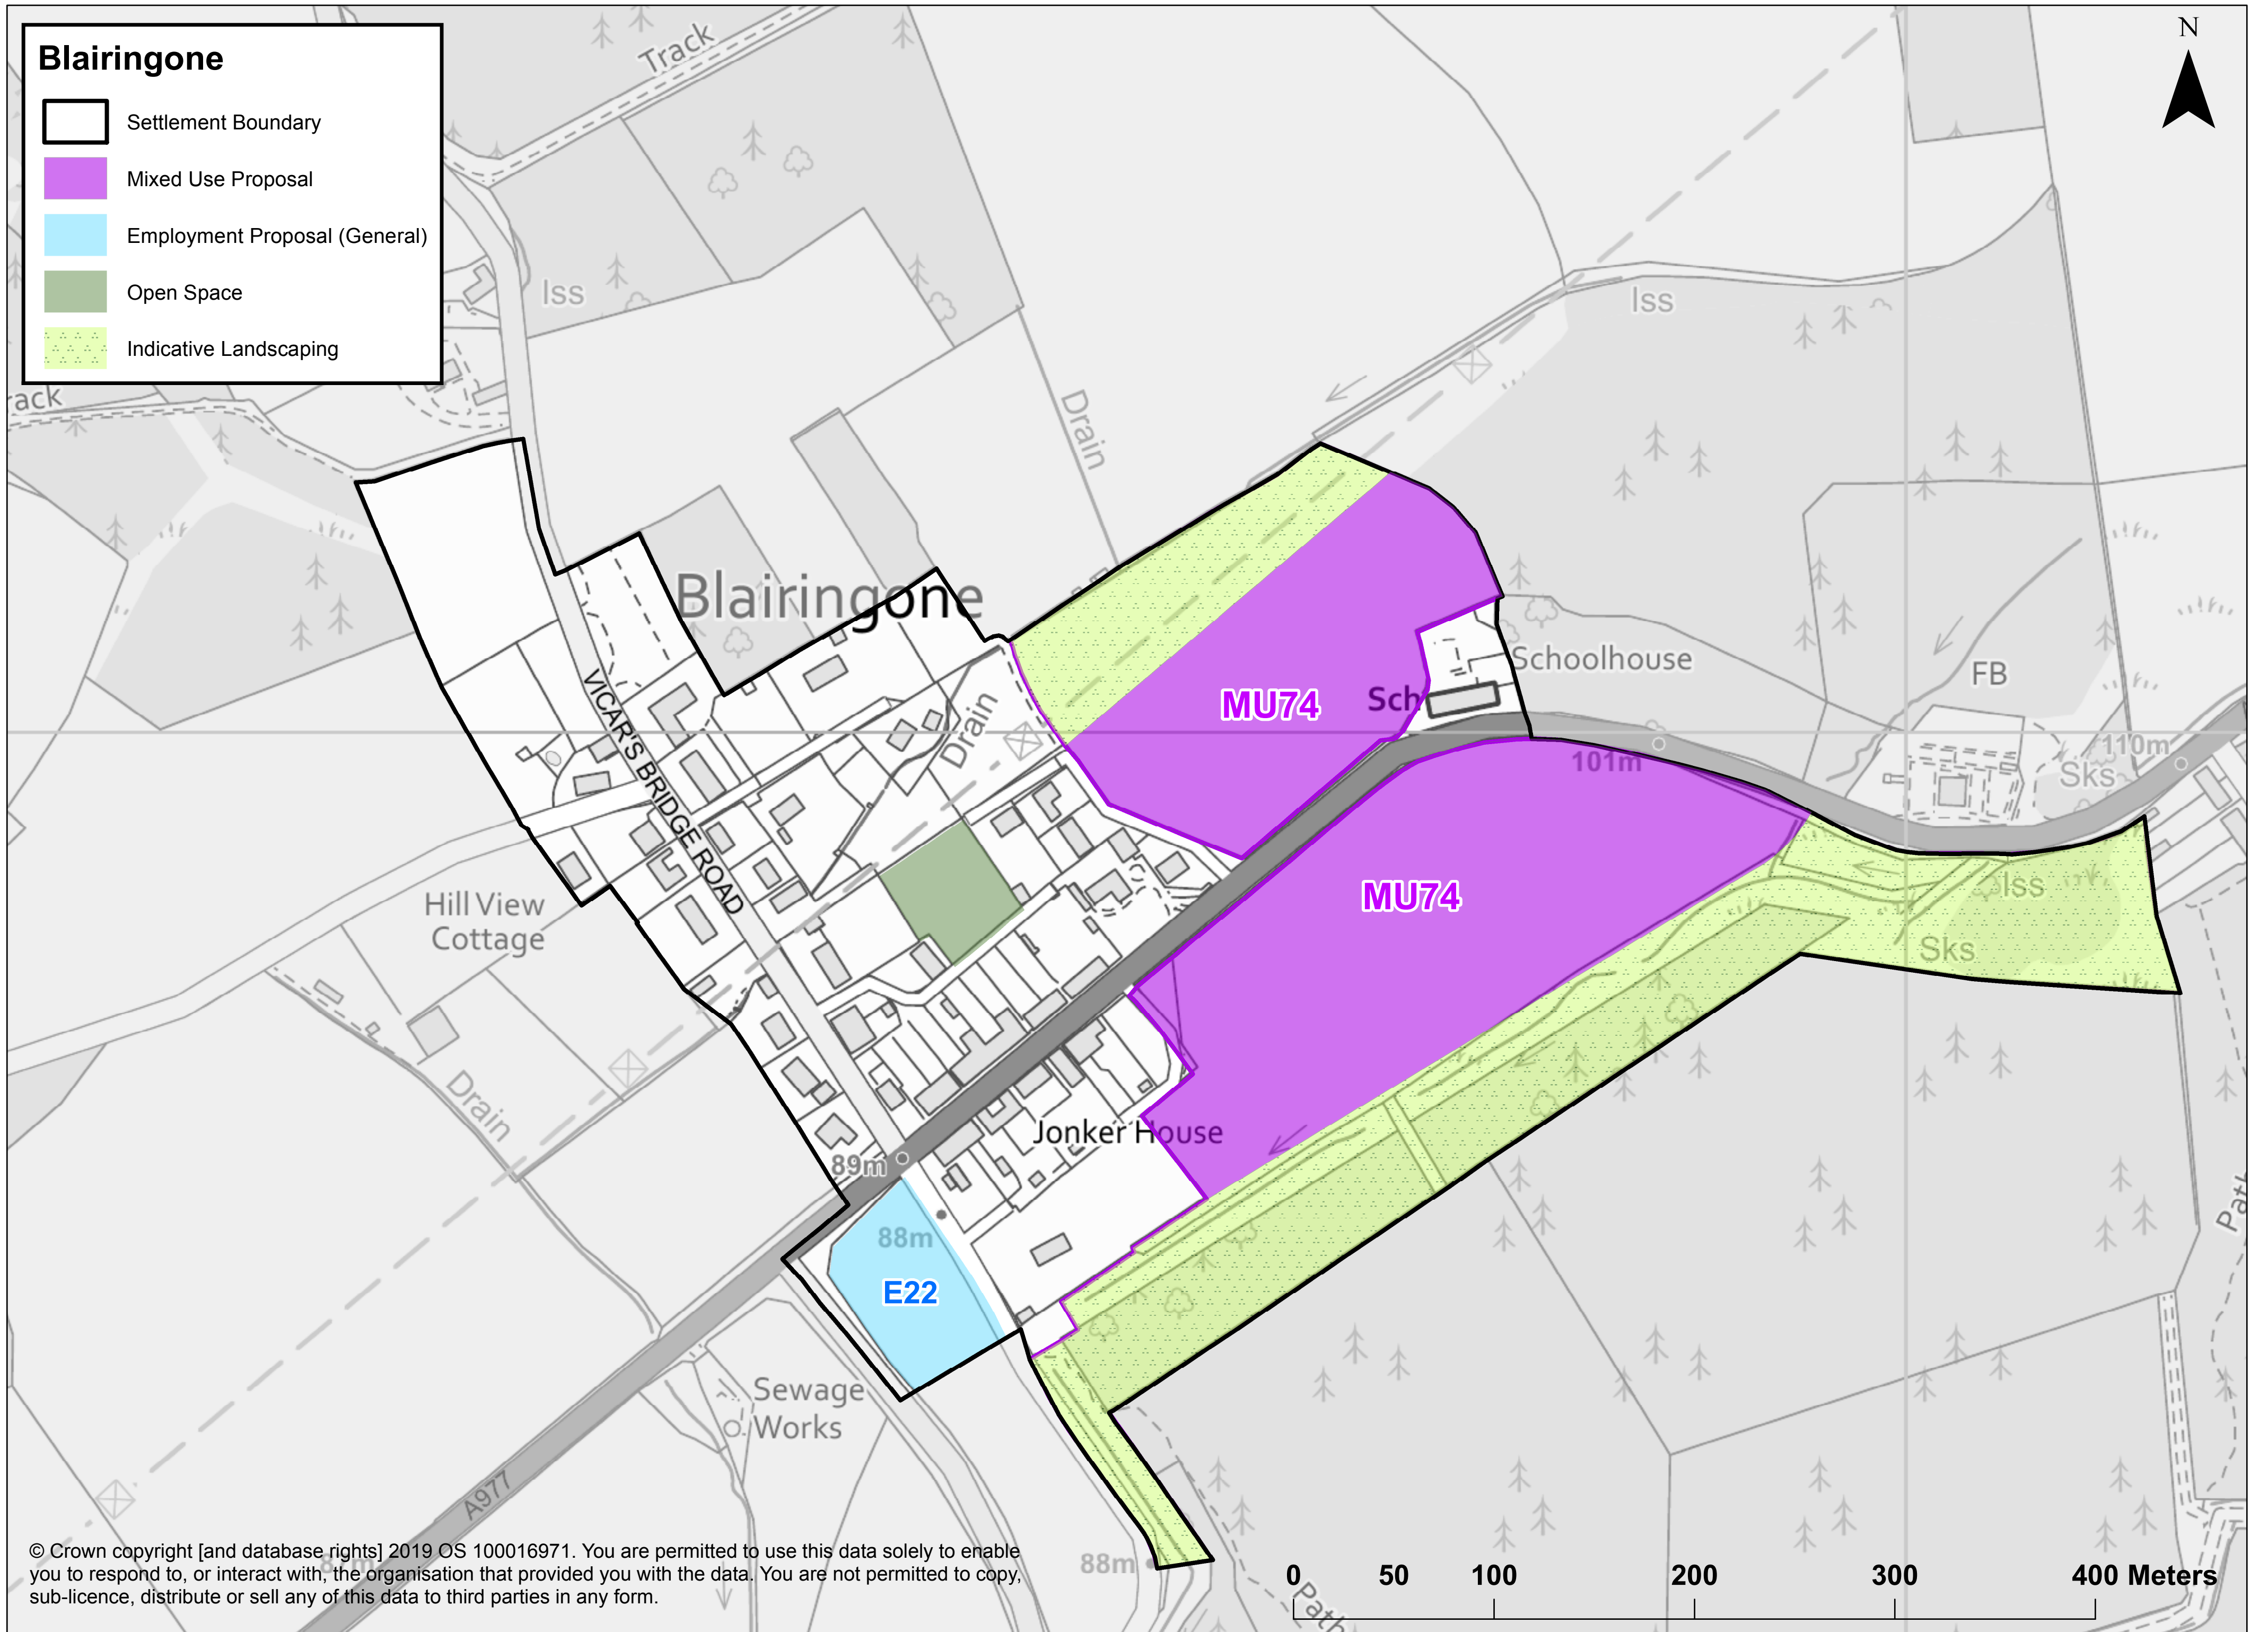

Blairingone

-  Settlement Boundary
-  Mixed Use Proposal
-  Employment Proposal (General)
-  Open Space
-  Indicative Landscaping

© Crown copyright [and database rights] 2019 OS 100016971. You are permitted to use this data solely to enable you to respond to, or interact with, the organisation that provided you with the data. You are not permitted to copy, sub-licence, distribute or sell any of this data to third parties in any form.