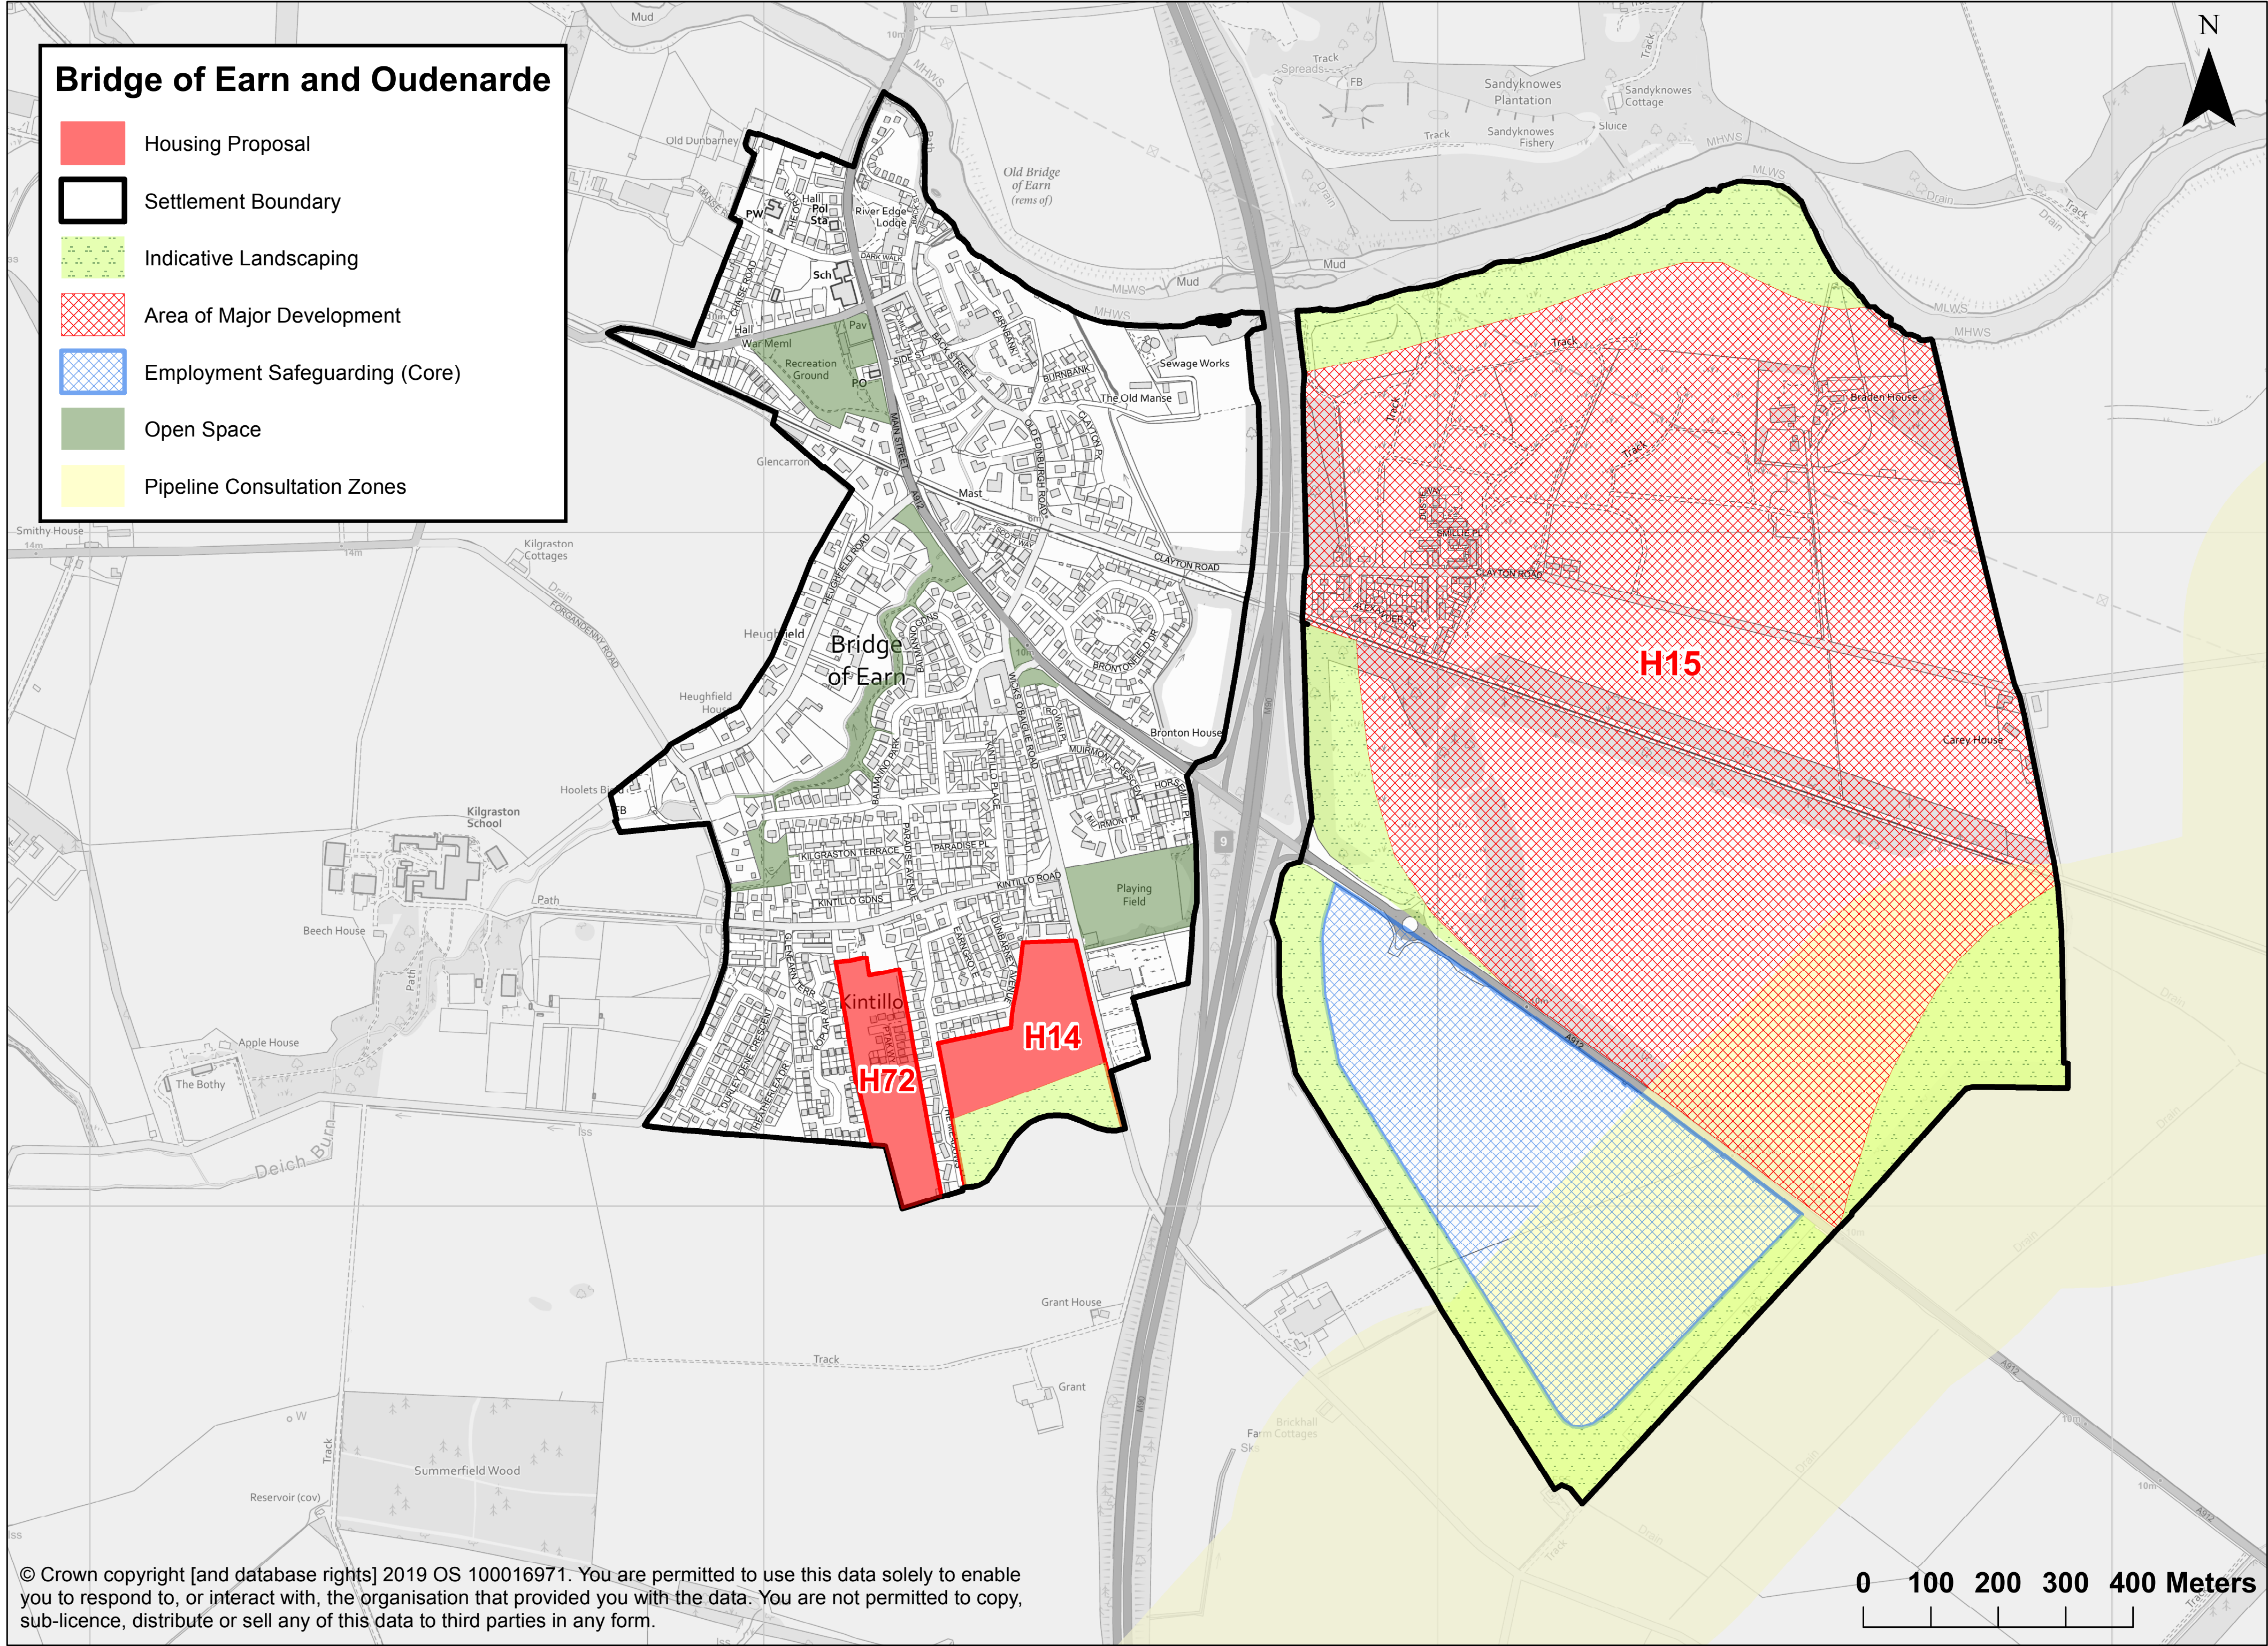

Bridge of Earn and Oudenarde

- Housing Proposal
- Settlement Boundary
- Indicative Landscaping
- Area of Major Development
- Employment Safeguarding (Core)
- Open Space
- Pipeline Consultation Zones

© Crown copyright [and database rights] 2019 OS 100016971. You are permitted to use this data solely to enable you to respond to, or interact with, the organisation that provided you with the data. You are not permitted to copy, sub-licence, distribute or sell any of this data to third parties in any form.