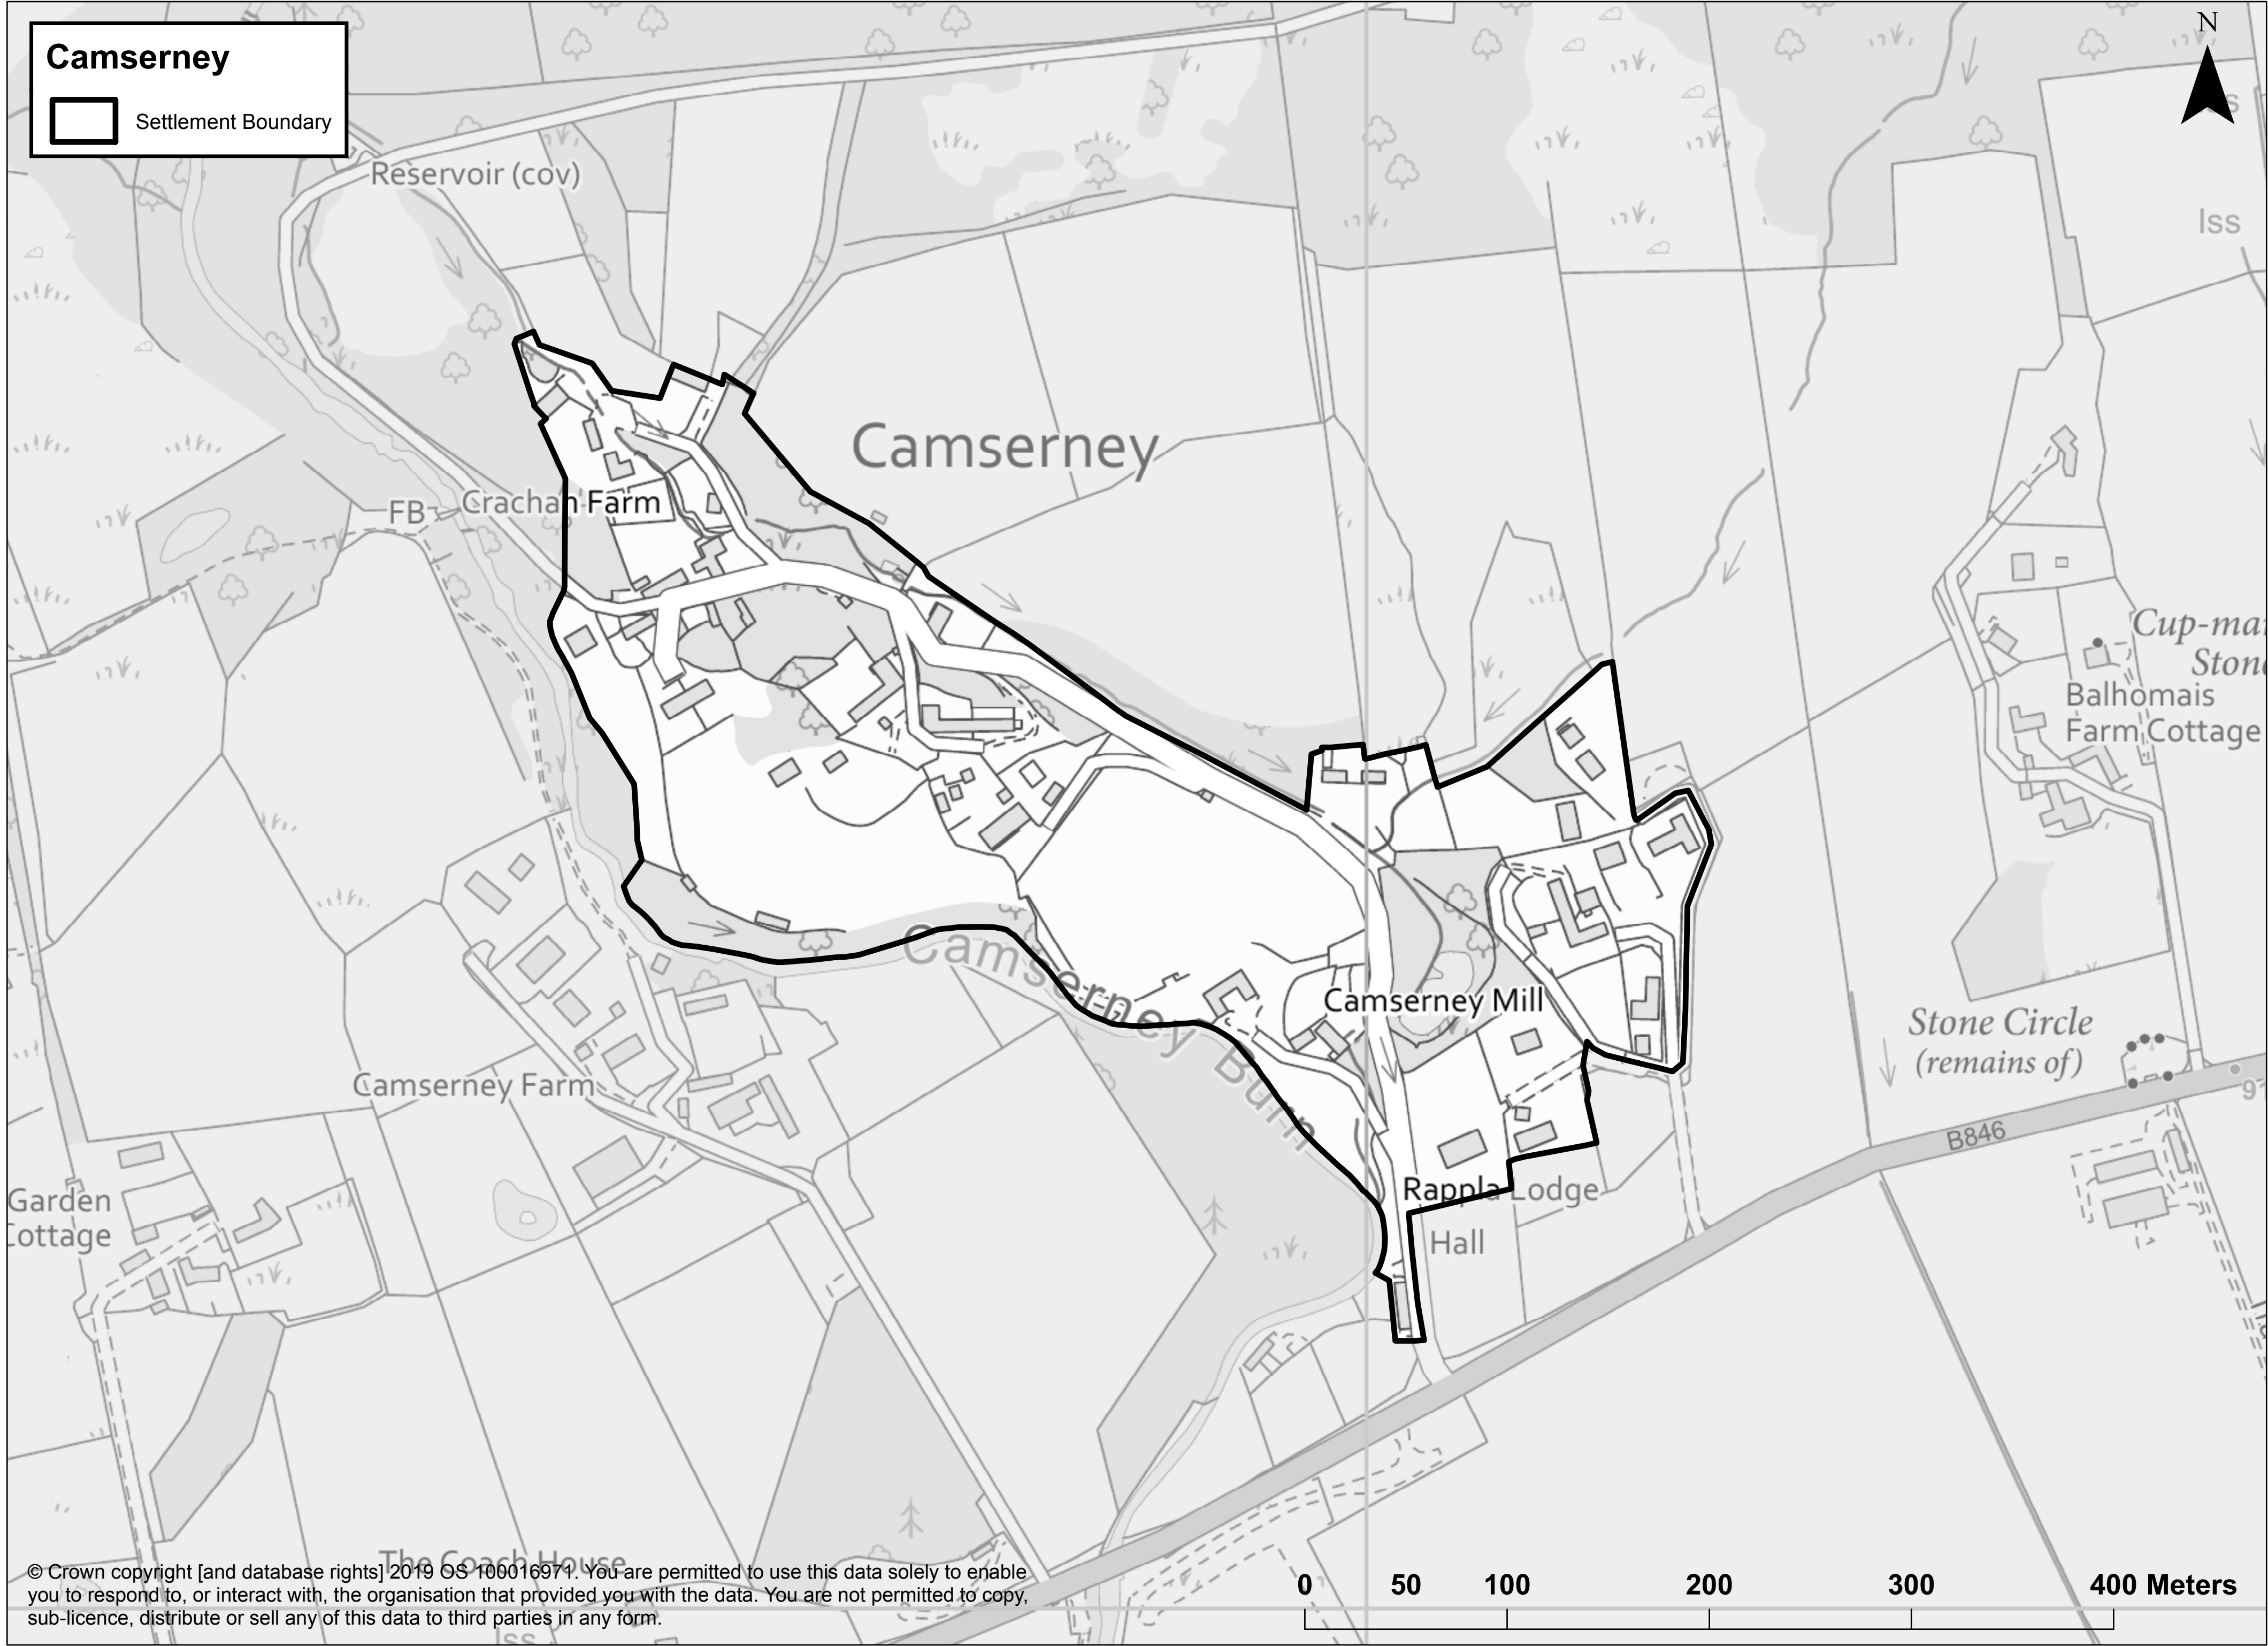

Camserney

 Settlement Boundary

© Crown copyright [and database rights] 2019 OS 100016974. You are permitted to use this data solely to enable you to respond to, or interact with, the organisation that provided you with the data. You are not permitted to copy, sub-licence, distribute or sell any of this data to third parties in any form.