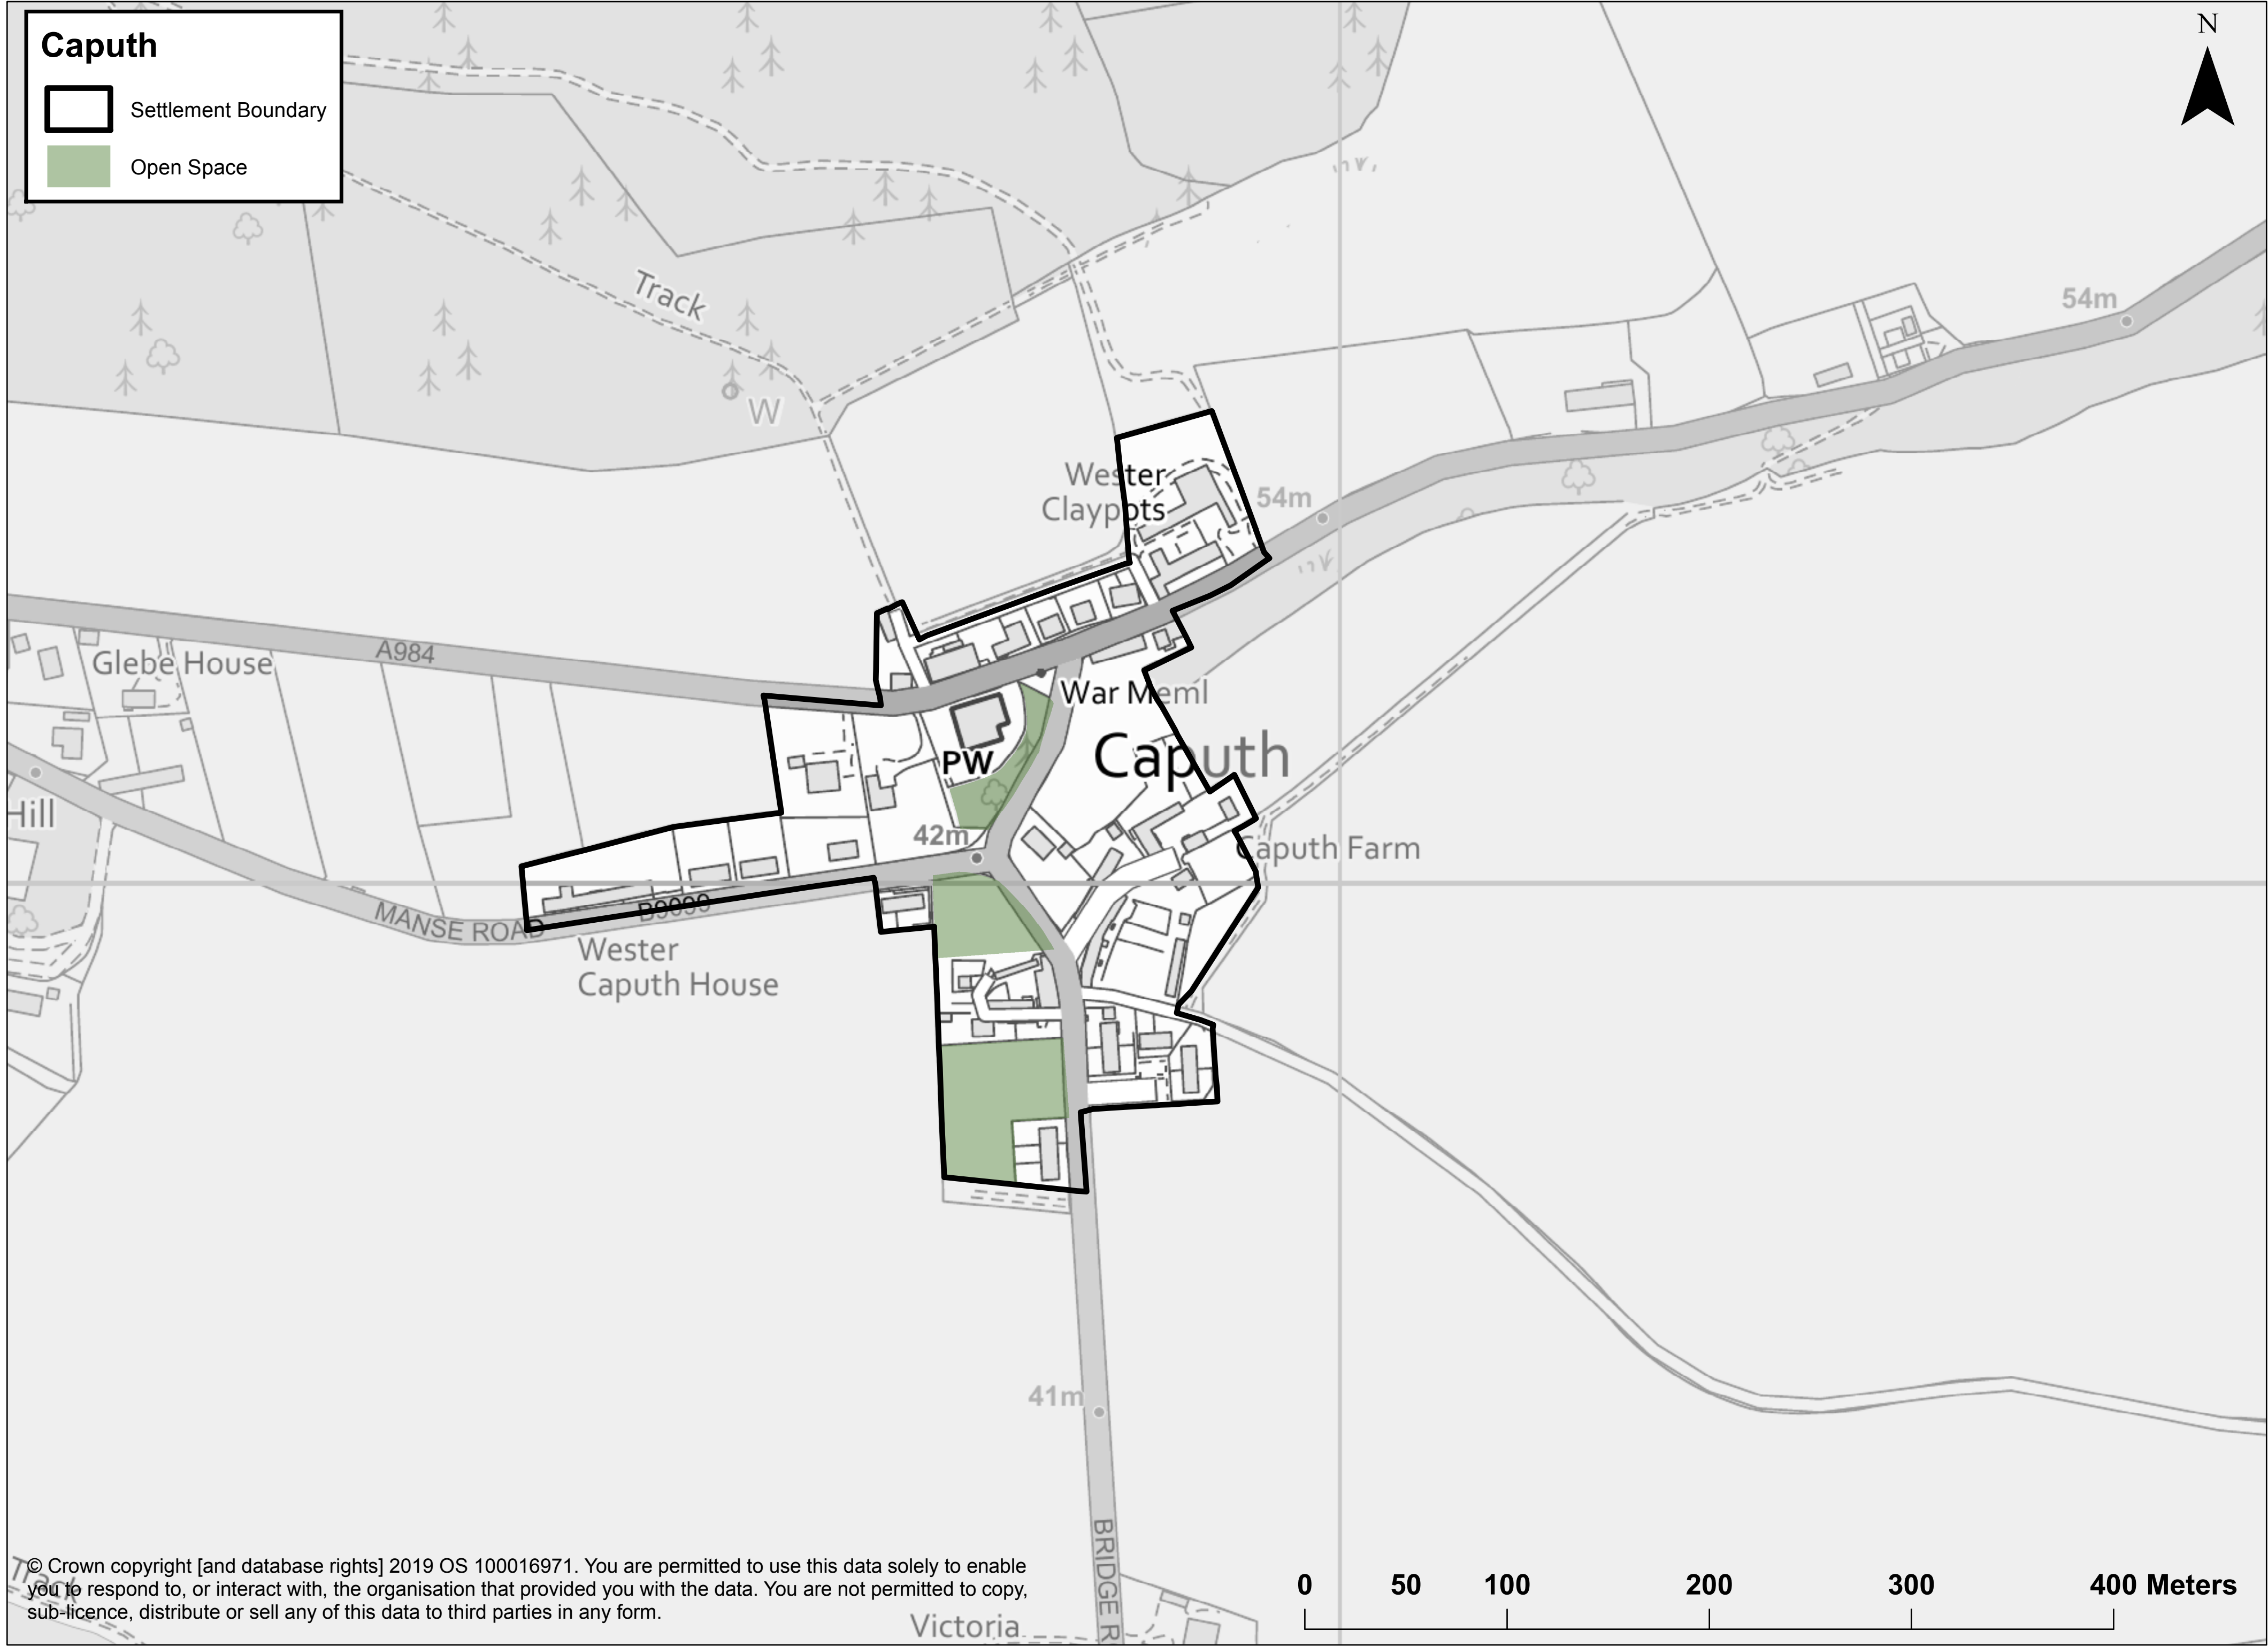

Caputh

-  Settlement Boundary
-  Open Space

© Crown copyright [and database rights] 2019 OS 100016971. You are permitted to use this data solely to enable you to respond to, or interact with, the organisation that provided you with the data. You are not permitted to copy, sub-licence, distribute or sell any of this data to third parties in any form.

Victoria