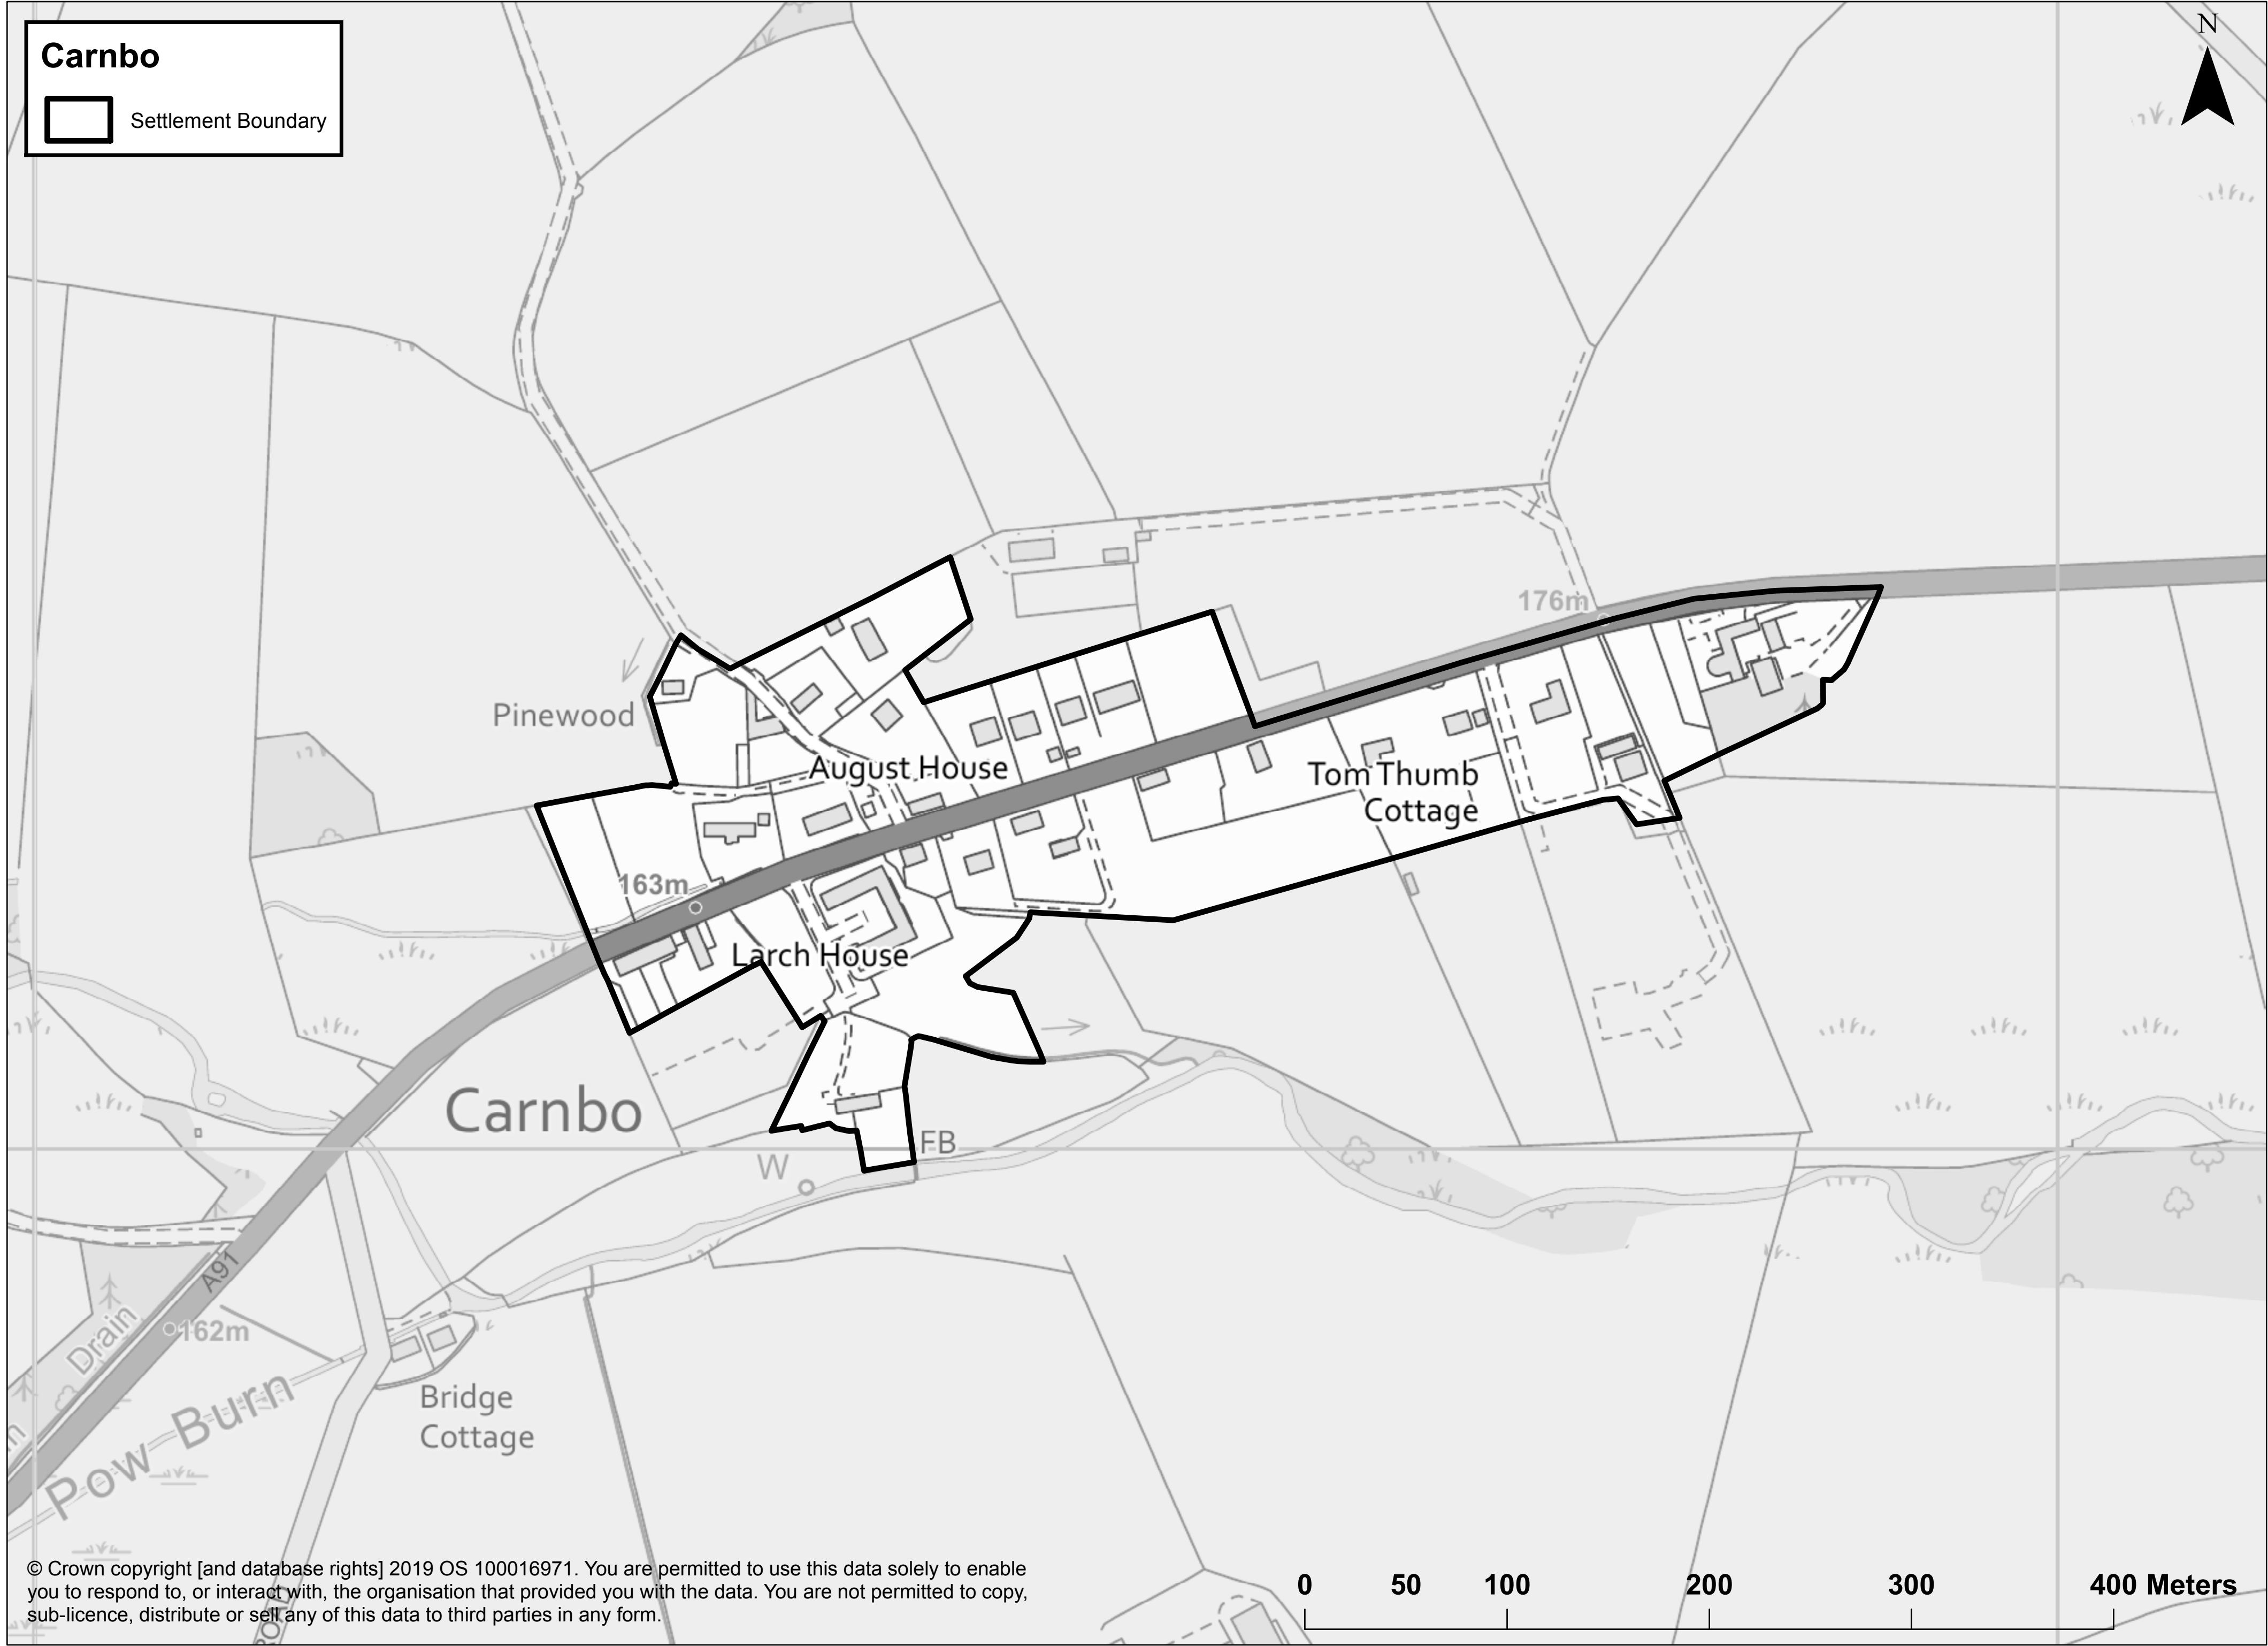

**Carnbo**

□ Settlement Boundary

© Crown copyright [and database rights] 2019 OS 100016971. You are permitted to use this data solely to enable you to respond to, or interact with, the organisation that provided you with the data. You are not permitted to copy, sub-licence, distribute or sell any of this data to third parties in any form.

0 50 100 200 300 400 Meters