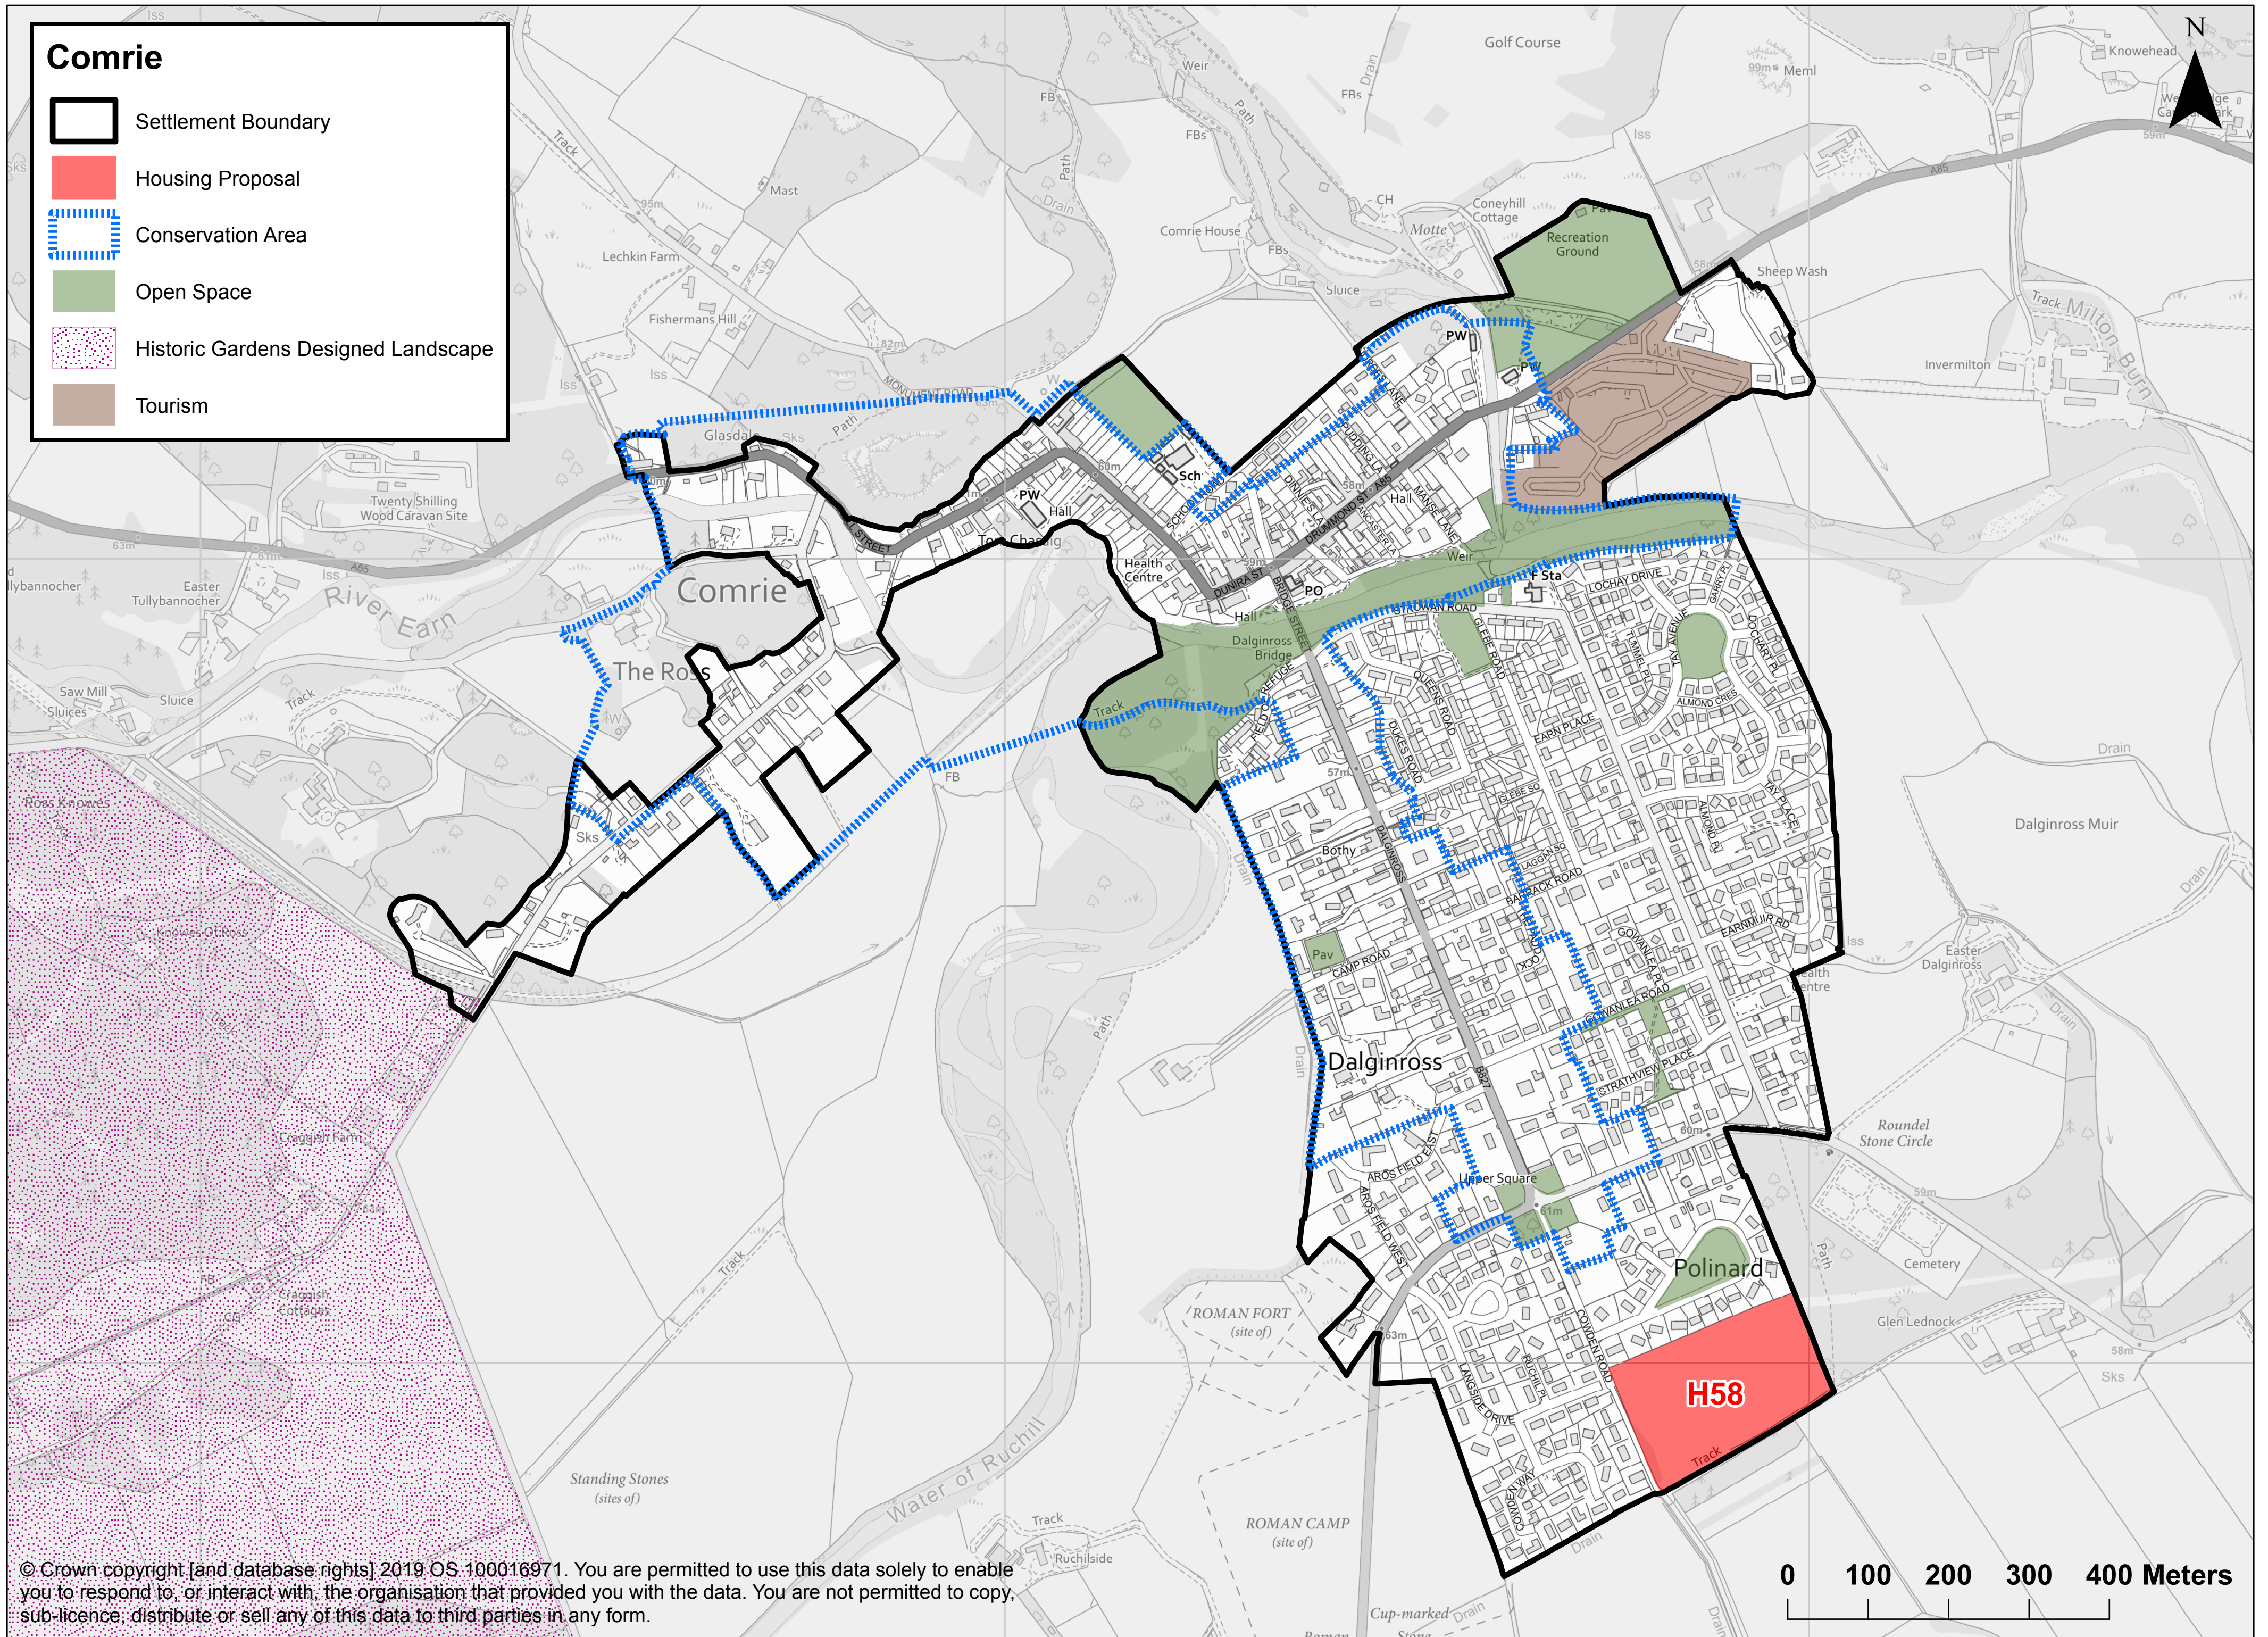

# Comrie

-  Settlement Boundary
-  Housing Proposal
-  Conservation Area
-  Open Space
-  Historic Gardens Designed Landscape
-  Tourism

© Crown copyright [and database rights] 2019 OS 100016971. You are permitted to use this data solely to enable you to respond to, or interact with, the organisation that provided you with the data. You are not permitted to copy, sub-licence, distribute or sell any of this data to third parties in any form.