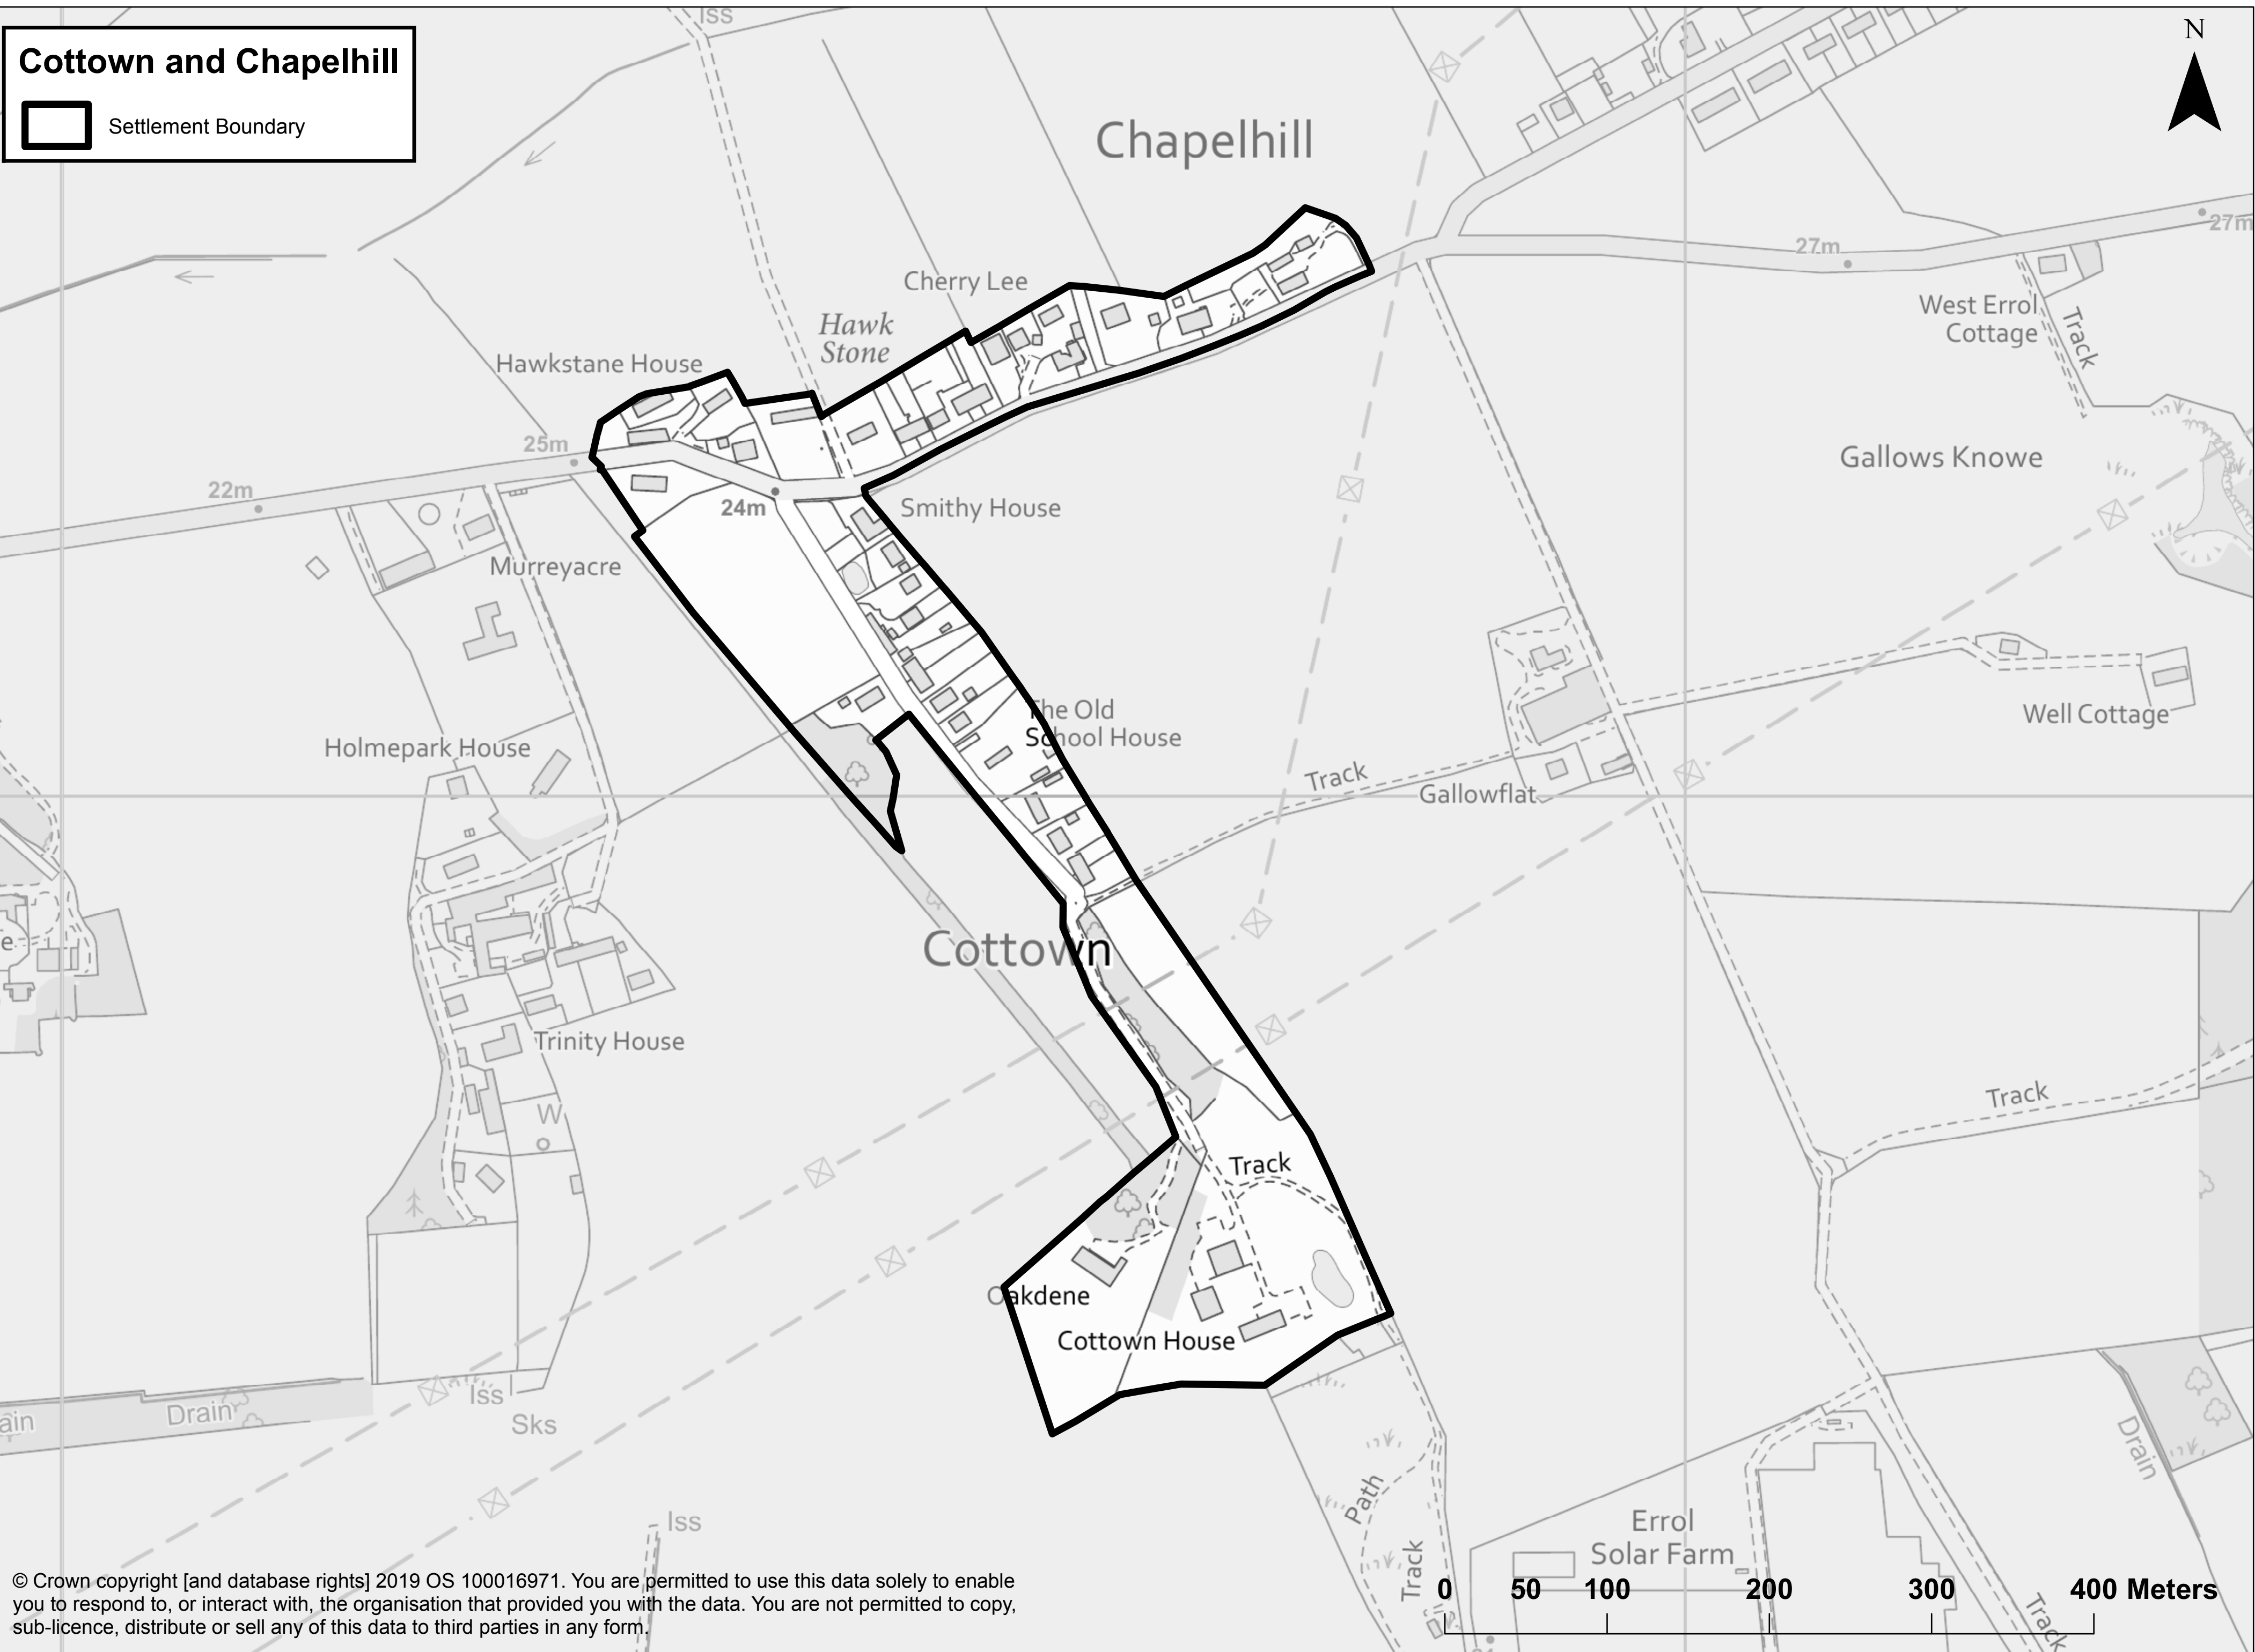

Cottown and Chapelhill
□ Settlement Boundary

© Crown copyright [and database rights] 2019 OS 100016971. You are permitted to use this data solely to enable you to respond to, or interact with, the organisation that provided you with the data. You are not permitted to copy, sub-licence, distribute or sell any of this data to third parties in any form.

0 50 100 200 300 400 Meters