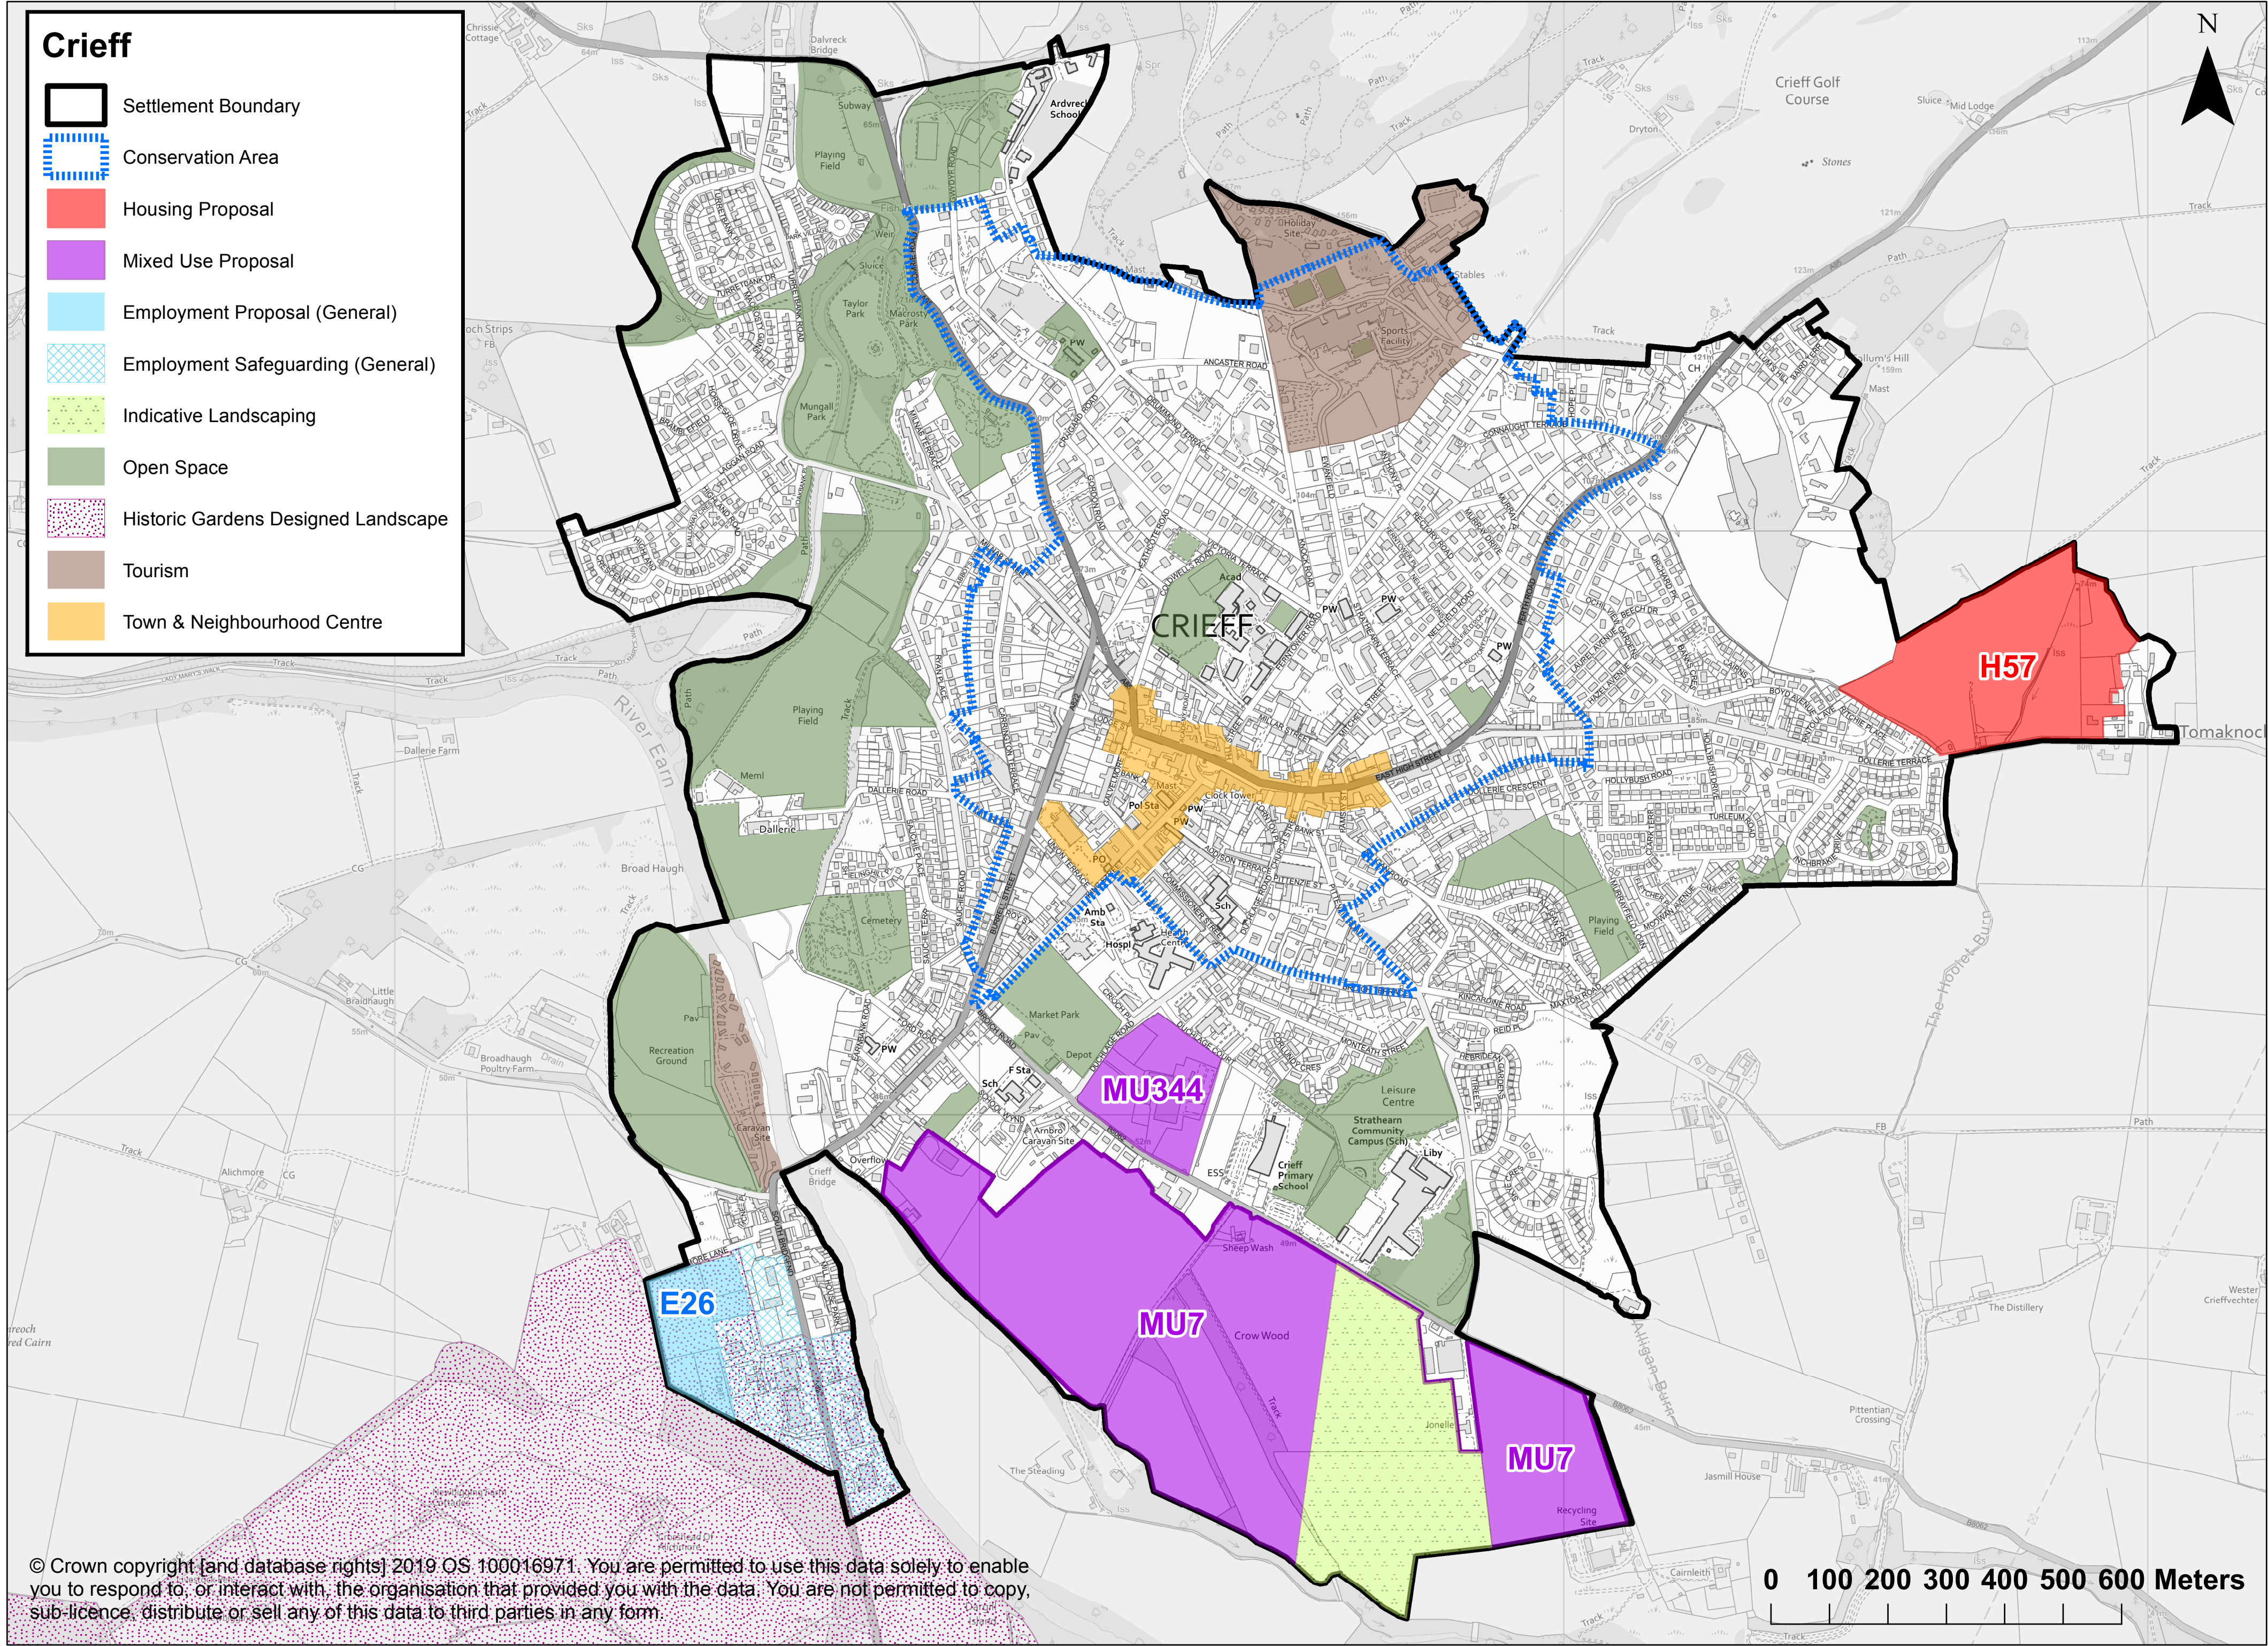

Crieff

-  Settlement Boundary
-  Conservation Area
-  Housing Proposal
-  Mixed Use Proposal
-  Employment Proposal (General)
-  Employment Safeguarding (General)
-  Indicative Landscaping
-  Open Space
-  Historic Gardens Designed Landscape
-  Tourism
-  Town & Neighbourhood Centre

© Crown copyright [and database rights] 2019 OS 100016971. You are permitted to use this data solely to enable you to respond to, or interact with, the organisation that provided you with the data. You are not permitted to copy, sub-licence, distribute or sell any of this data to third parties in any form.

0 100 200 300 400 500 600 Meters