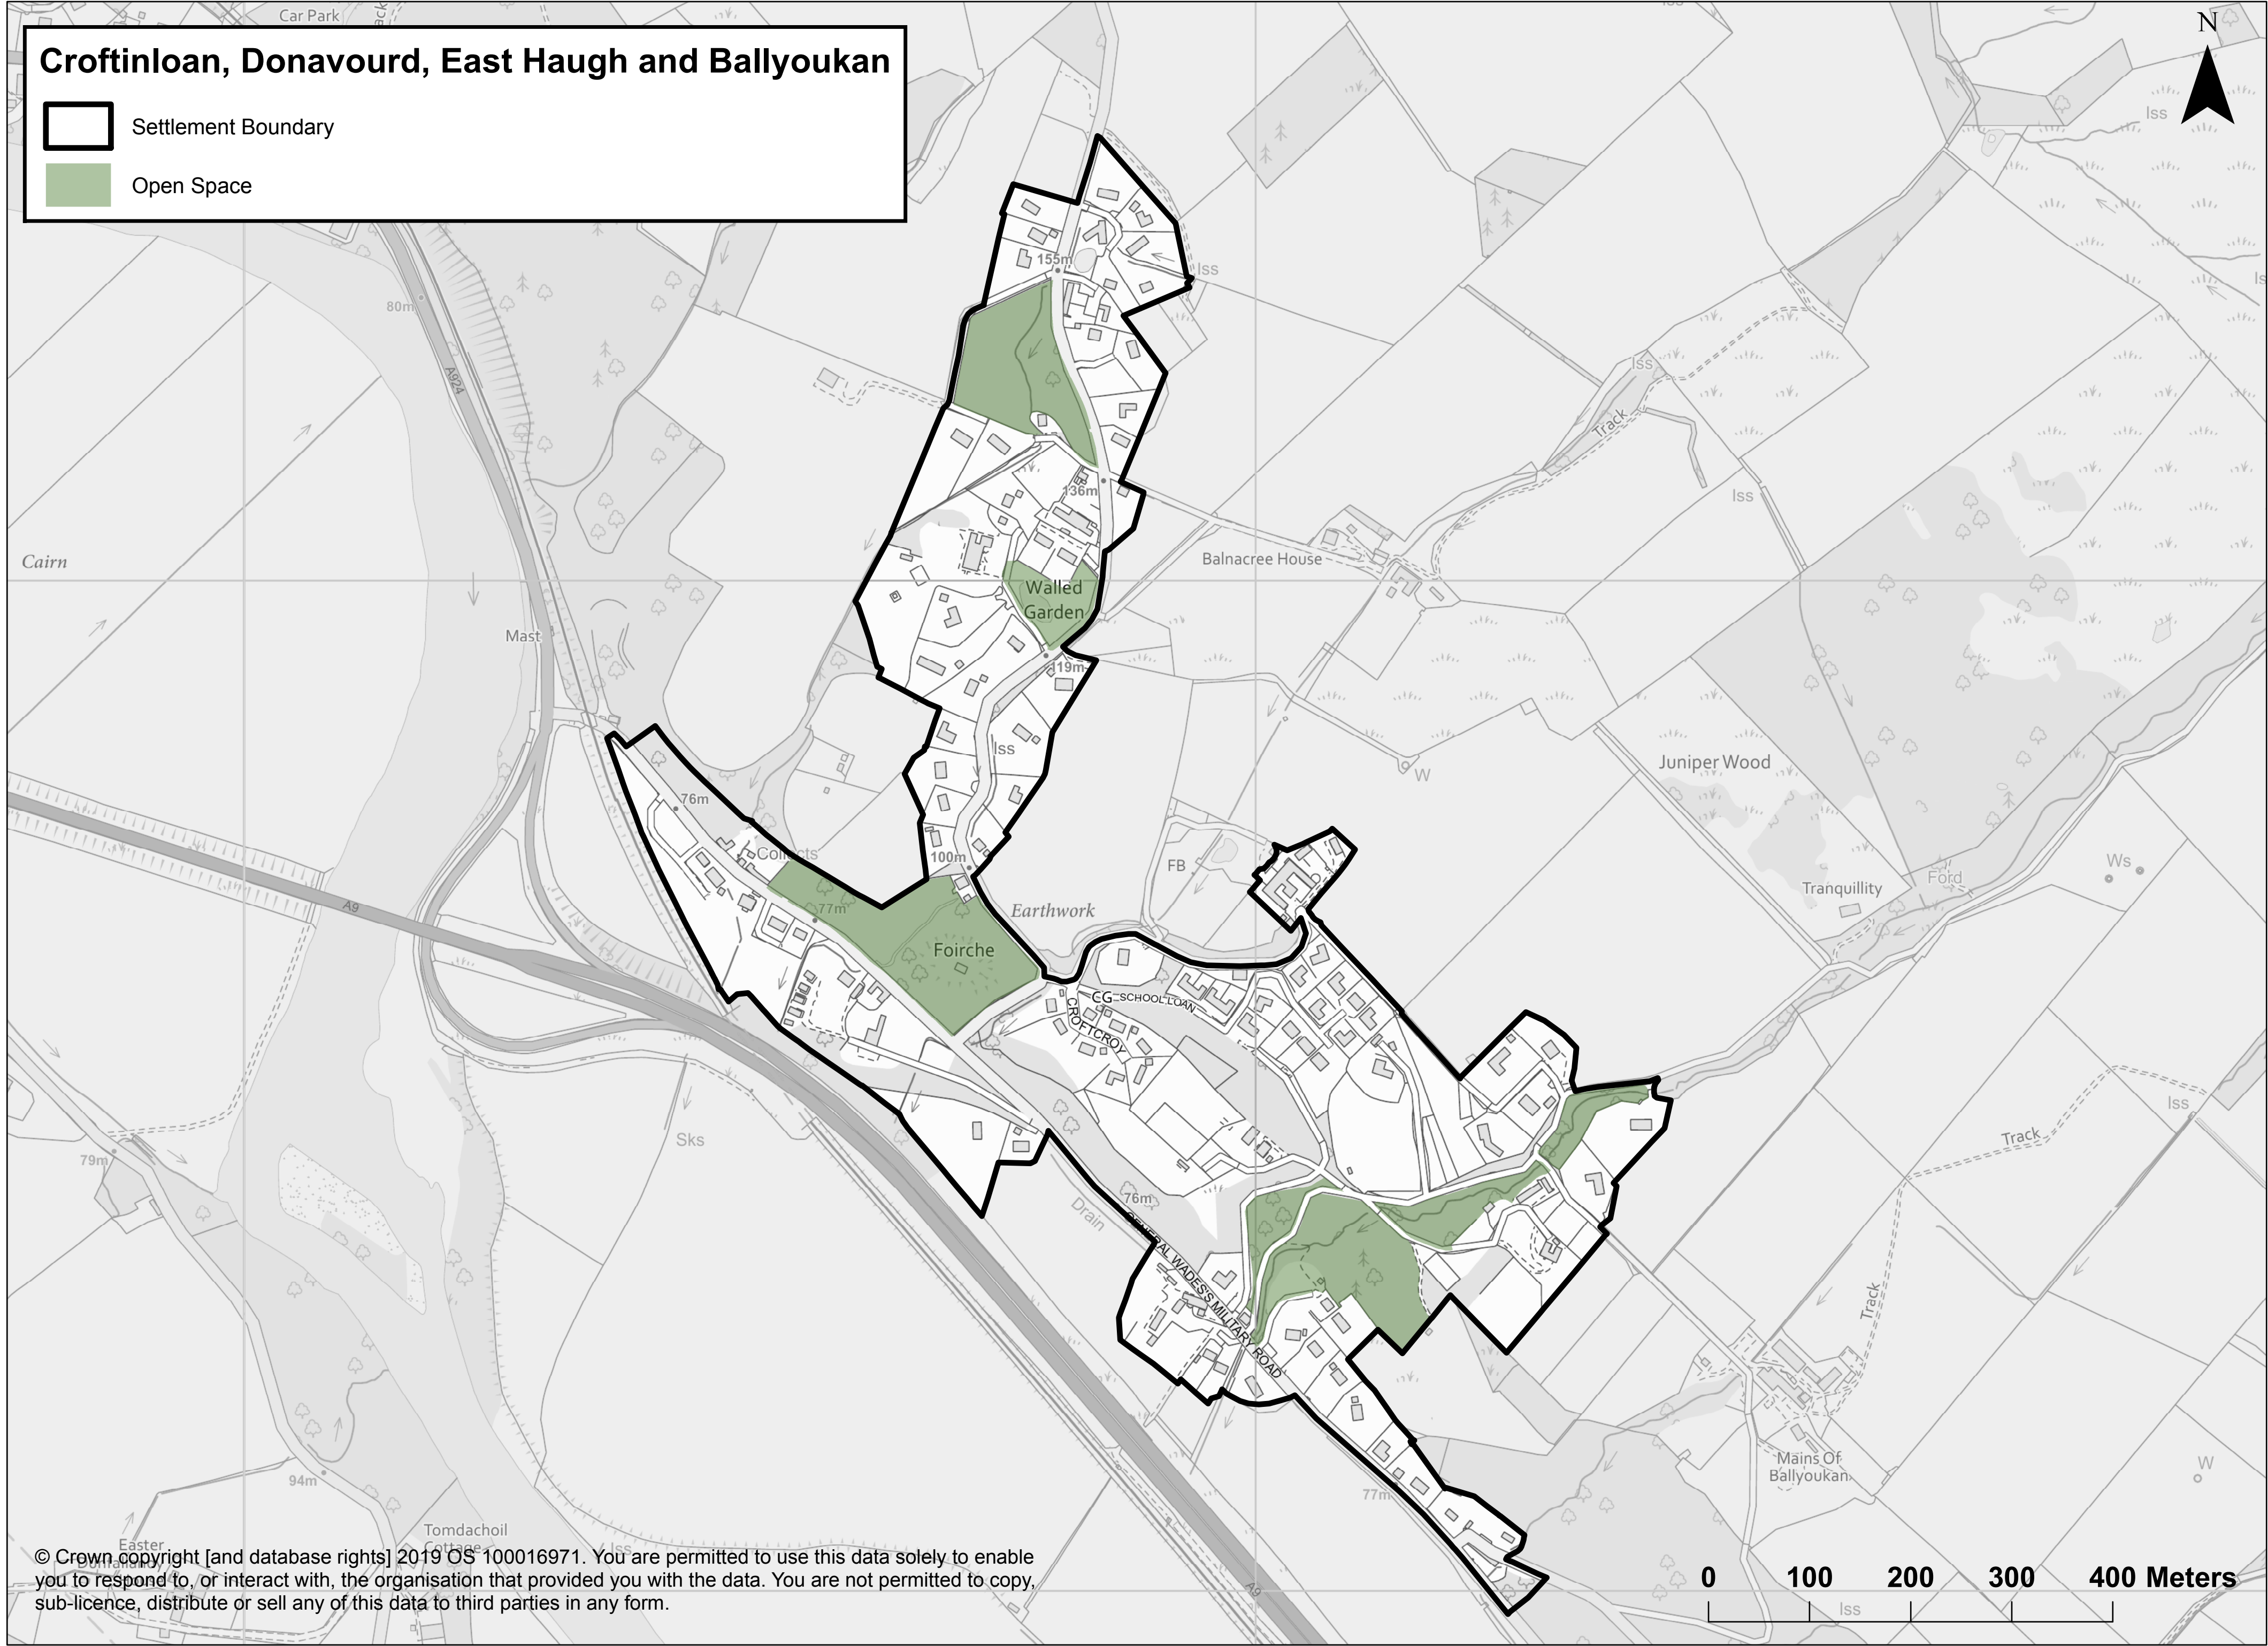

# Croftinloan, Donavour, East Haugh and Ballyoukan

-  Settlement Boundary
-  Open Space

© Crown copyright [and database rights] 2019 OS 100016971. You are permitted to use this data solely to enable you to respond to, or interact with, the organisation that provided you with the data. You are not permitted to copy, sub-licence, distribute or sell any of this data to third parties in any form.