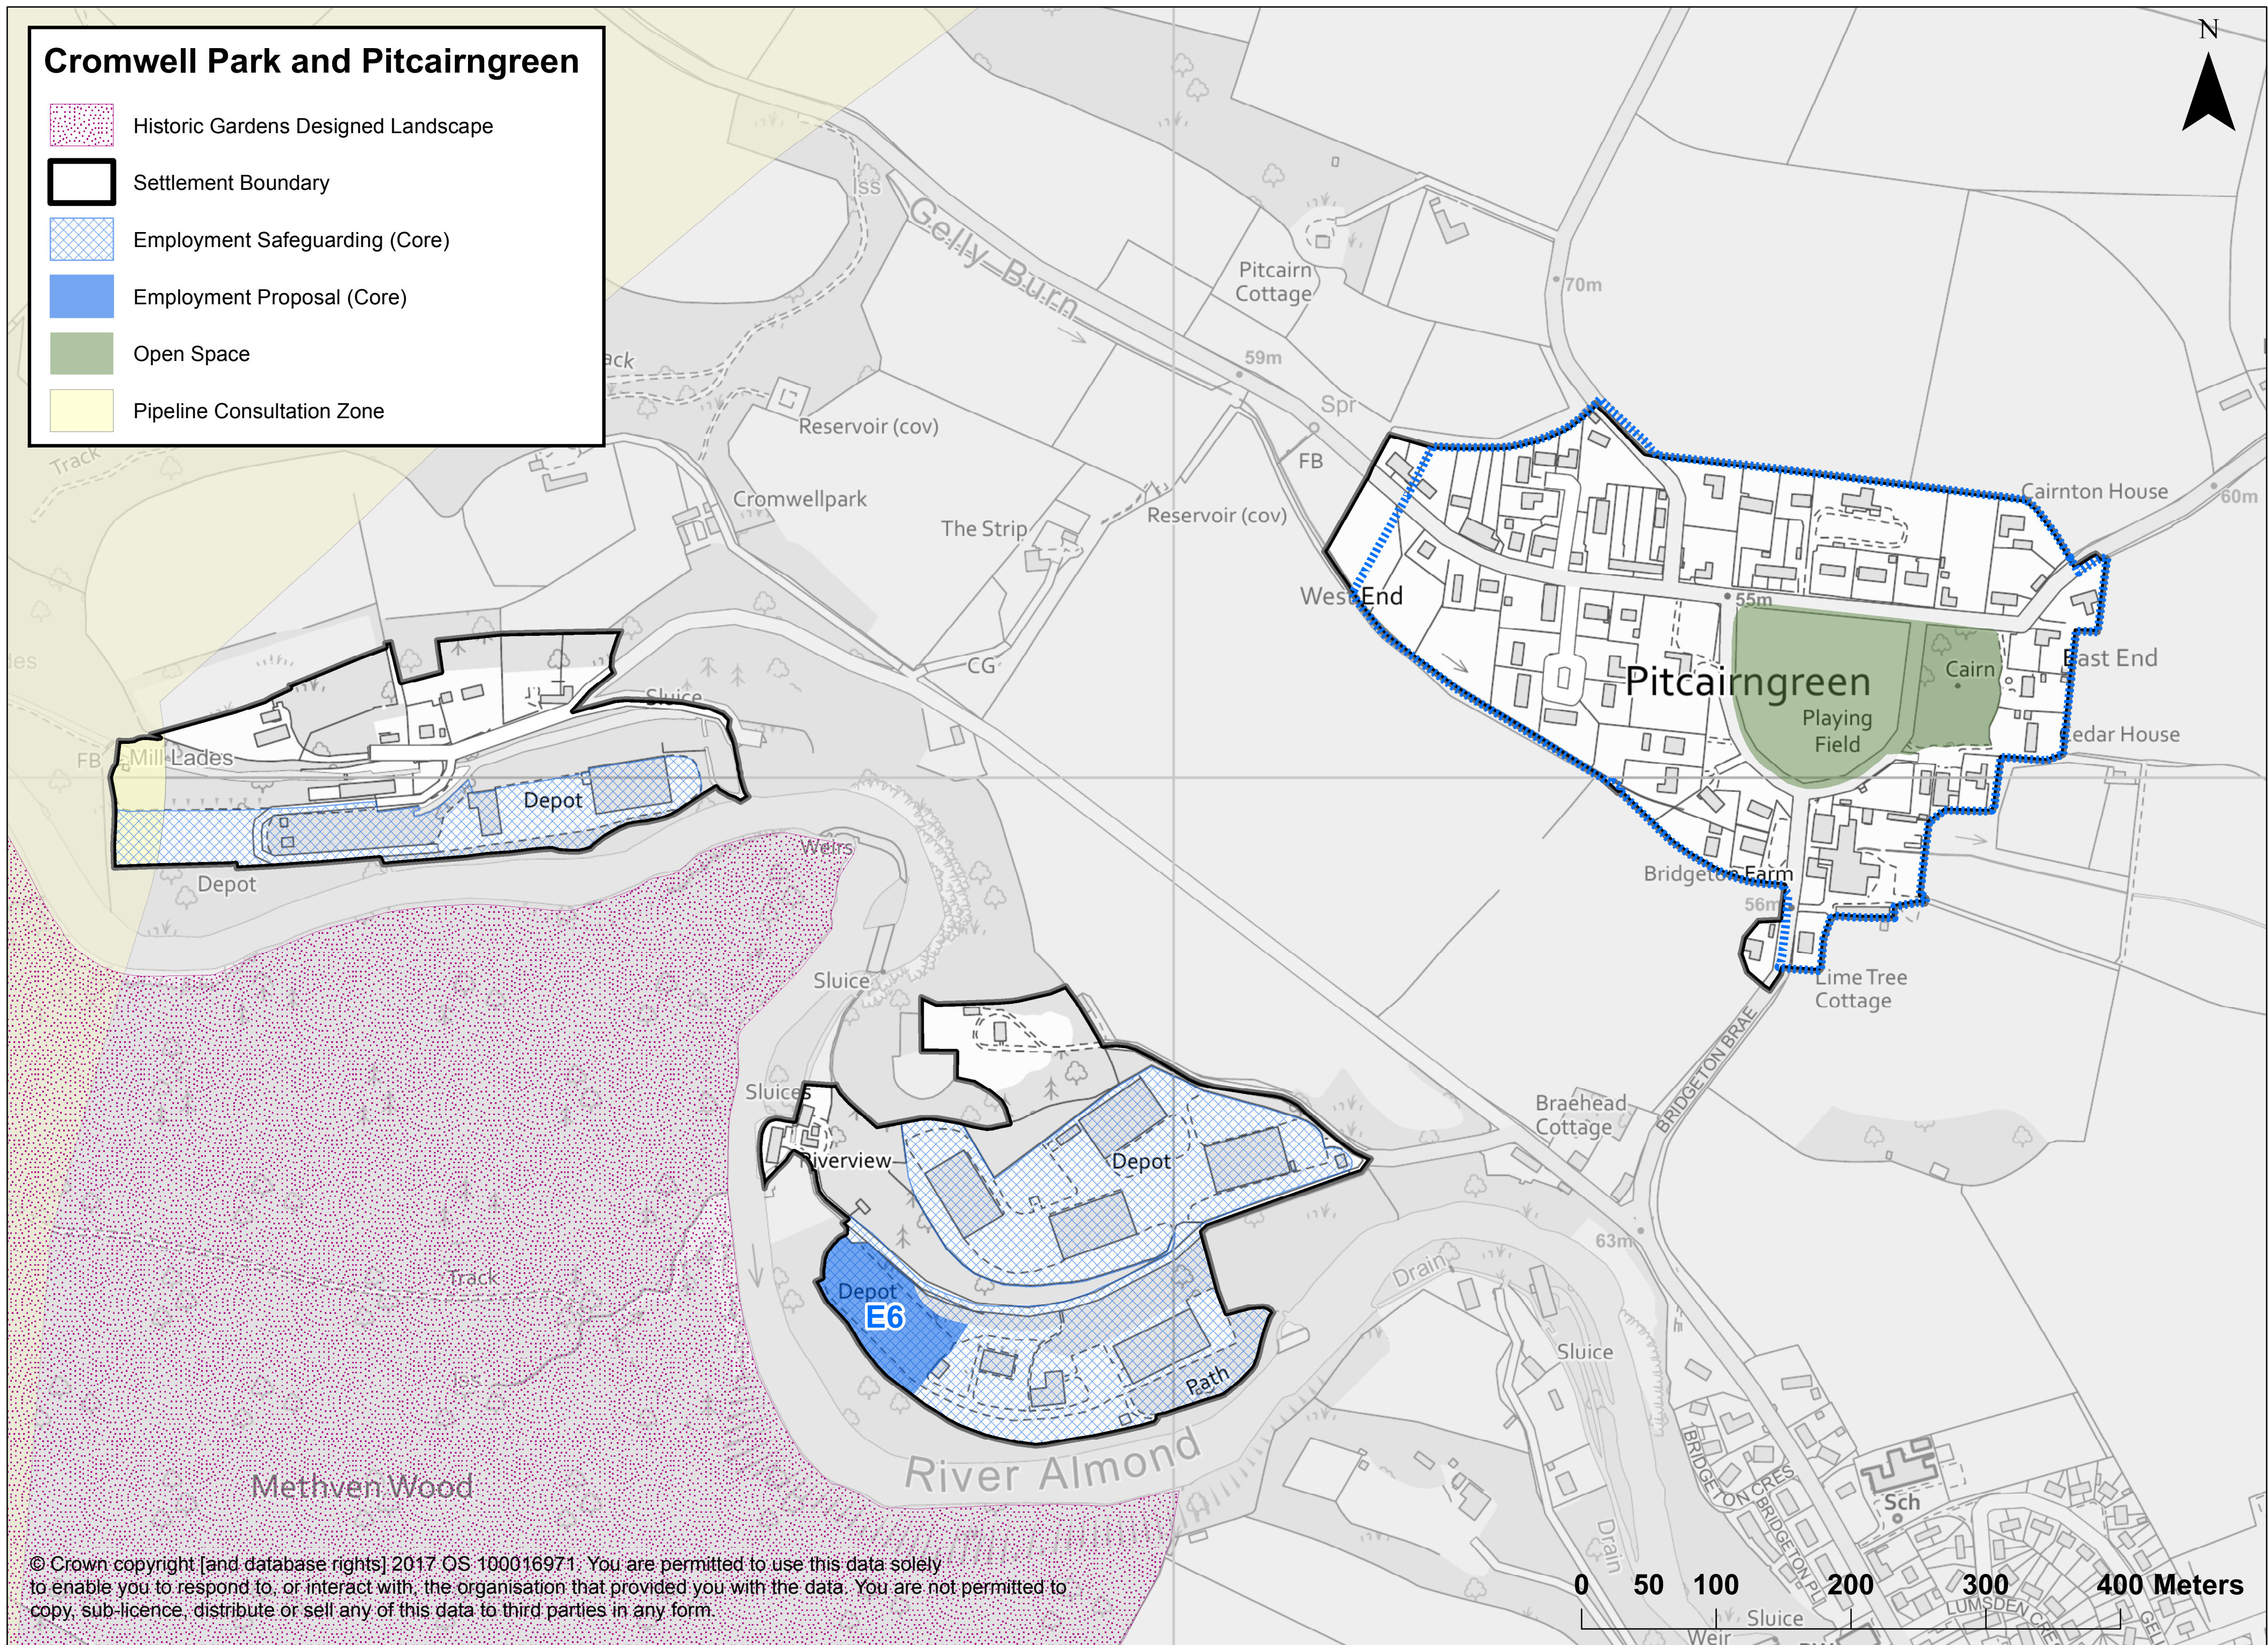

# Cromwell Park and Pitcairngreen

-  Historic Gardens Designed Landscape
-  Settlement Boundary
-  Employment Safeguarding (Core)
-  Employment Proposal (Core)
-  Open Space
-  Pipeline Consultation Zone

© Crown copyright [and database rights] 2017 OS 100016971. You are permitted to use this data solely to enable you to respond to, or interact with, the organisation that provided you with the data. You are not permitted to copy, sub-licence, distribute or sell any of this data to third parties in any form.