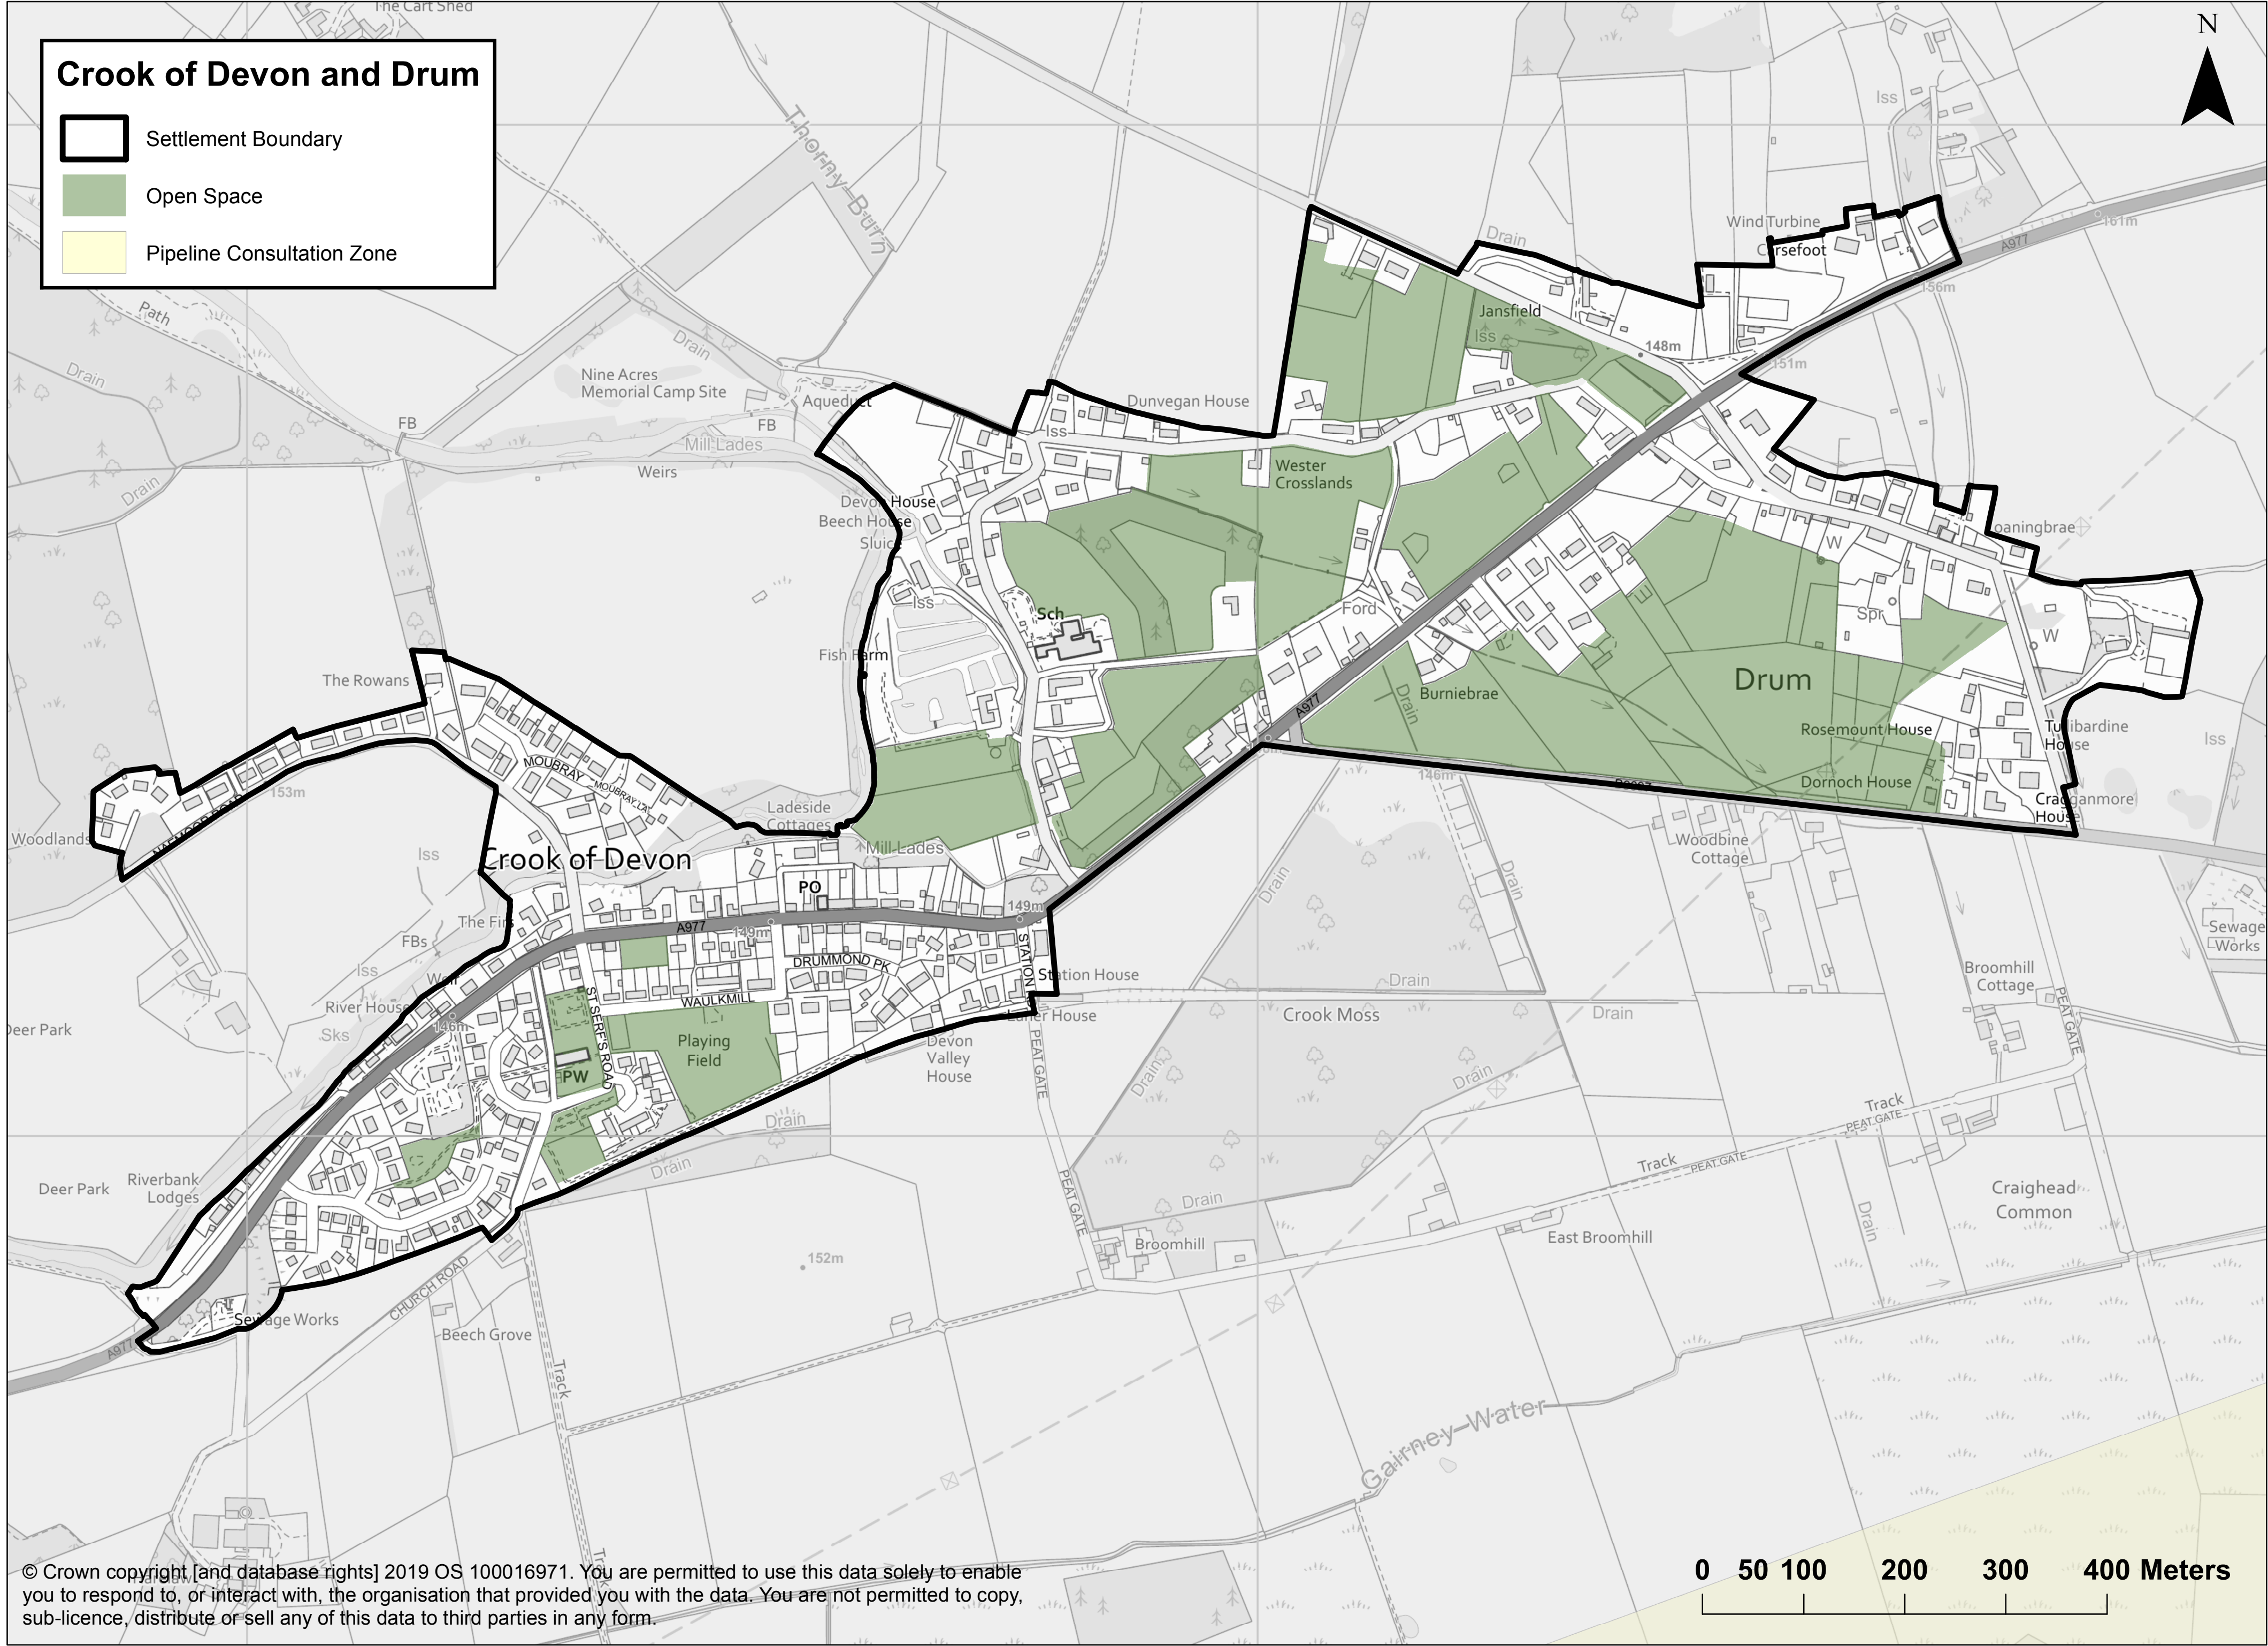

Crook of Devon and Drum

-  Settlement Boundary
-  Open Space
-  Pipeline Consultation Zone

© Crown copyright [and database rights] 2019 OS 100016971. You are permitted to use this data solely to enable you to respond to, or interact with, the organisation that provided you with the data. You are not permitted to copy, sub-licence, distribute or sell any of this data to third parties in any form.