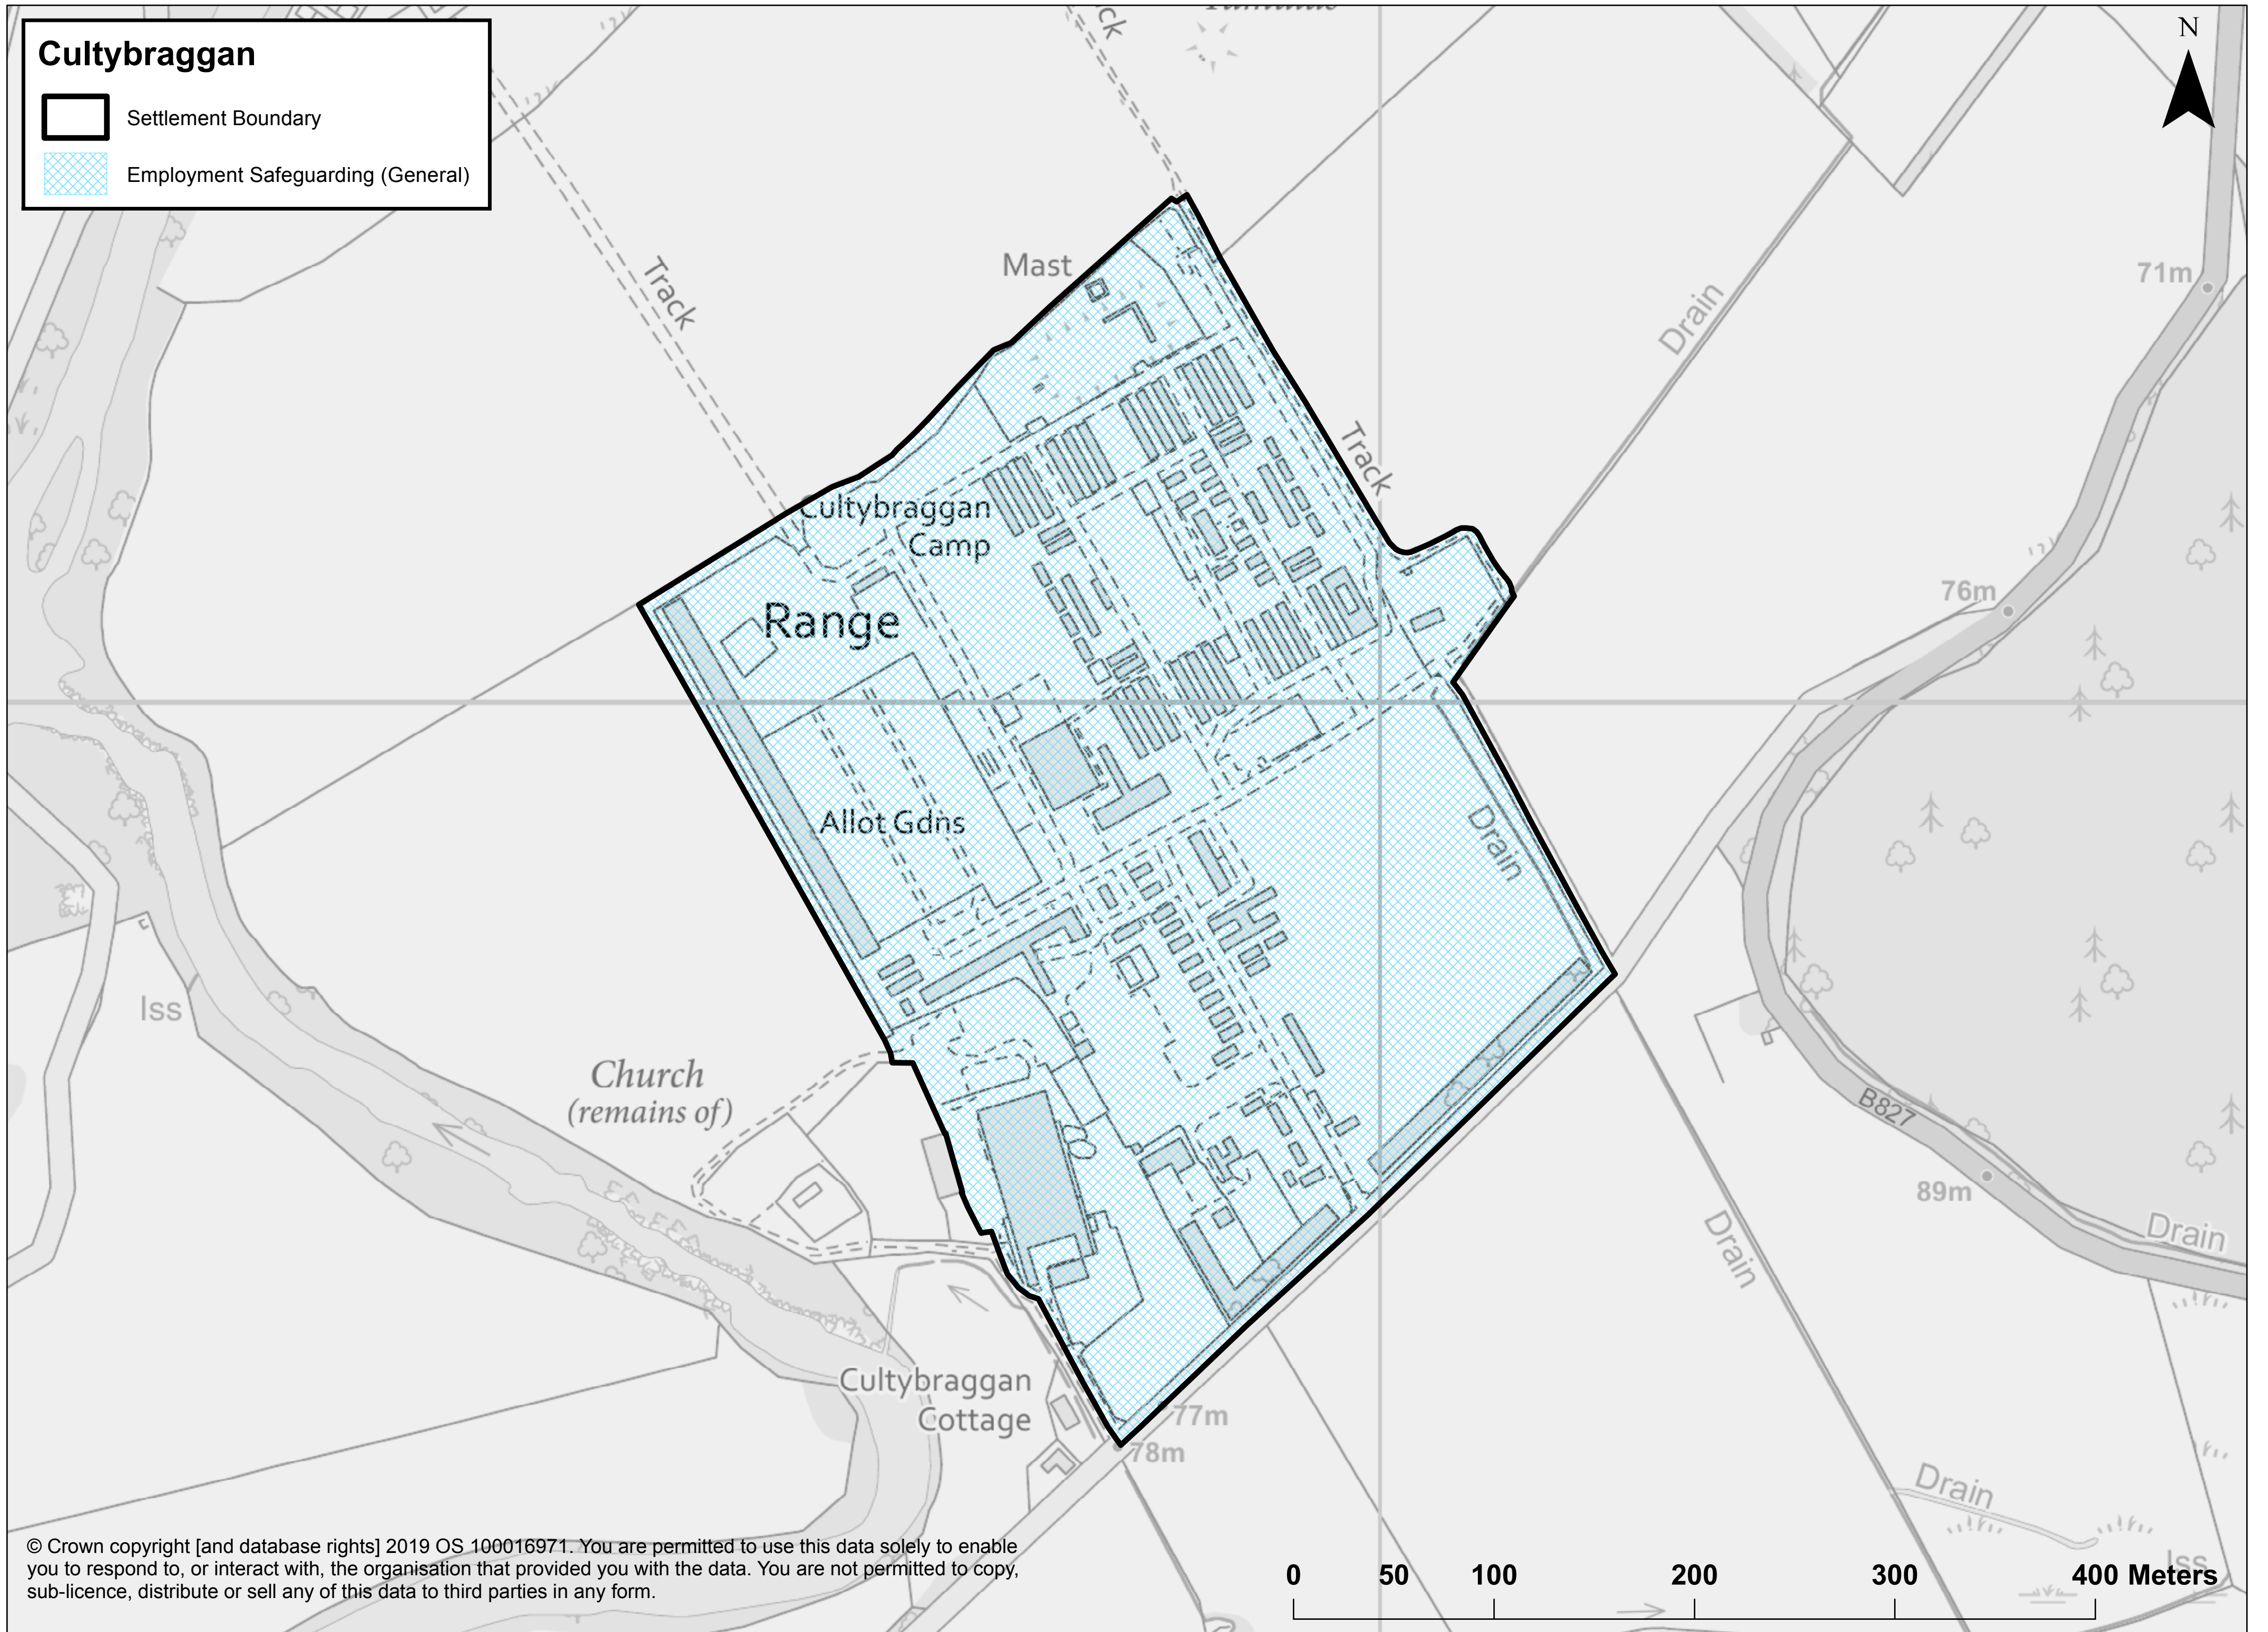

**Cultybraggan**

- Settlement Boundary
- Employment Safeguarding (General)

© Crown copyright [and database rights] 2019 OS 100016971. You are permitted to use this data solely to enable you to respond to, or interact with, the organisation that provided you with the data. You are not permitted to copy, sub-licence, distribute or sell any of this data to third parties in any form.