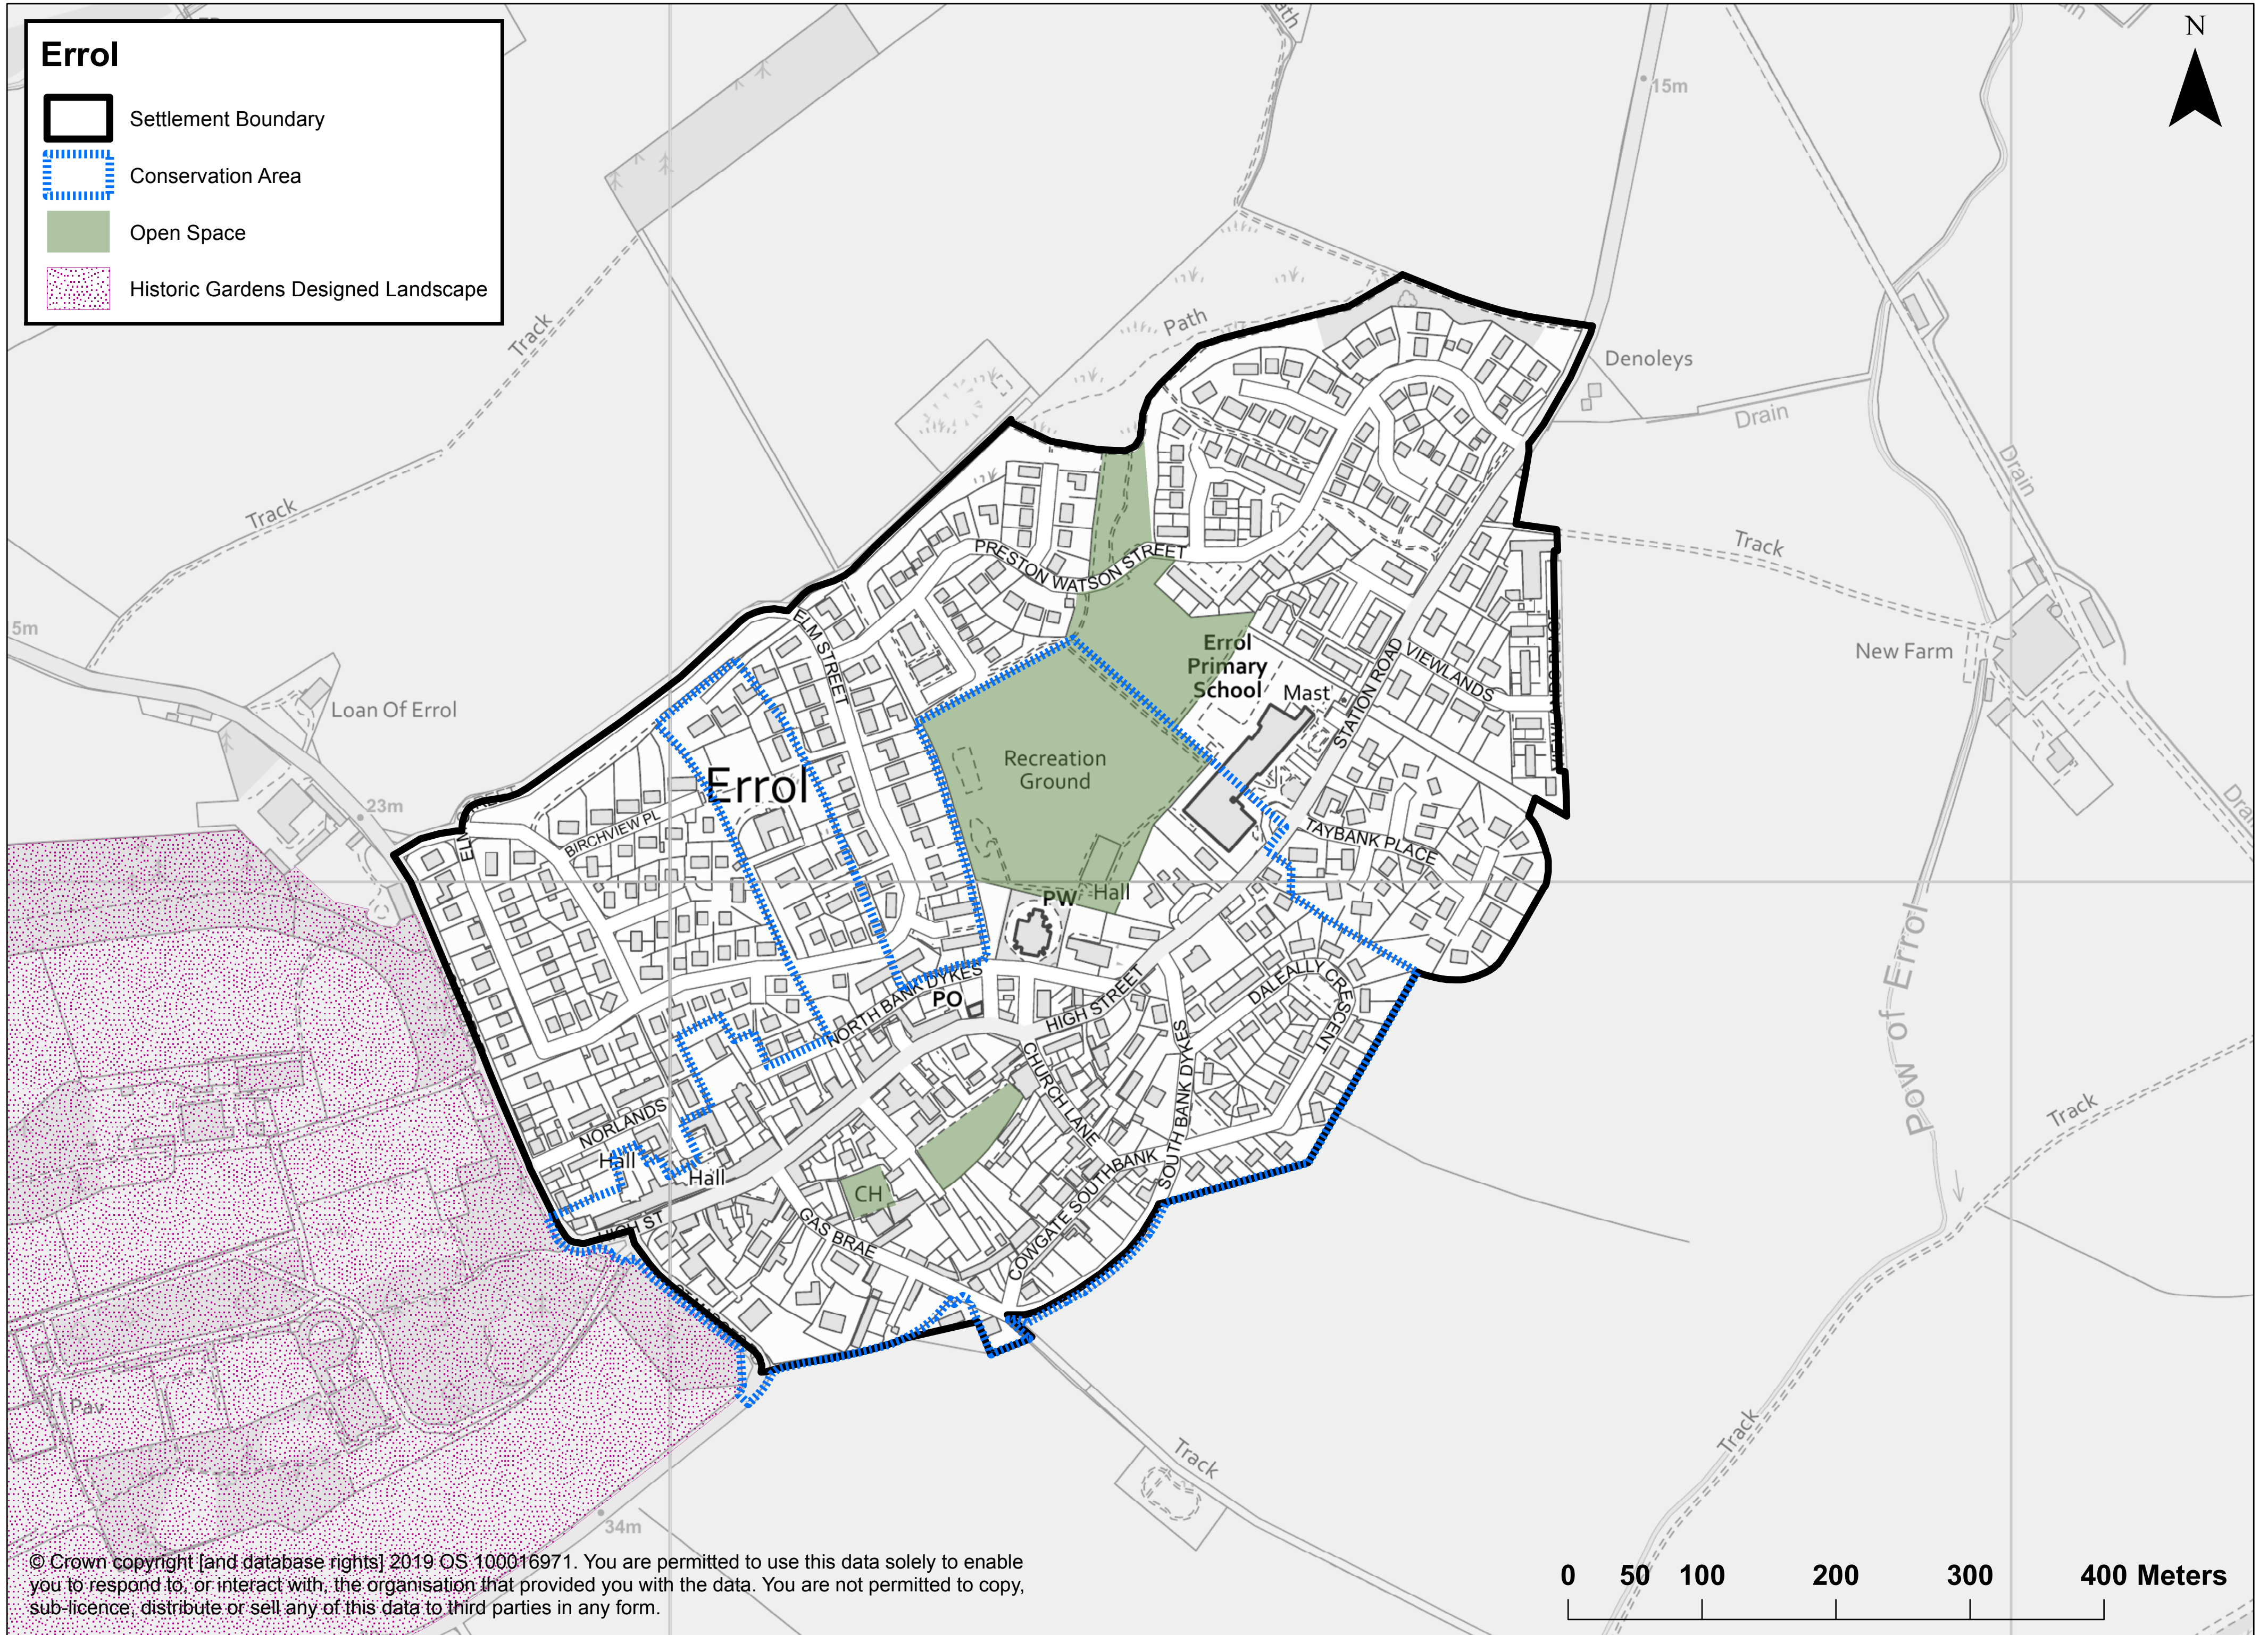

Errol

-  Settlement Boundary
-  Conservation Area
-  Open Space
-  Historic Gardens Designed Landscape

© Crown copyright [and database rights] 2019 OS 100016971. You are permitted to use this data solely to enable you to respond to, or interact with, the organisation that provided you with the data. You are not permitted to copy, sub-licence, distribute or sell any of this data to third parties in any form.