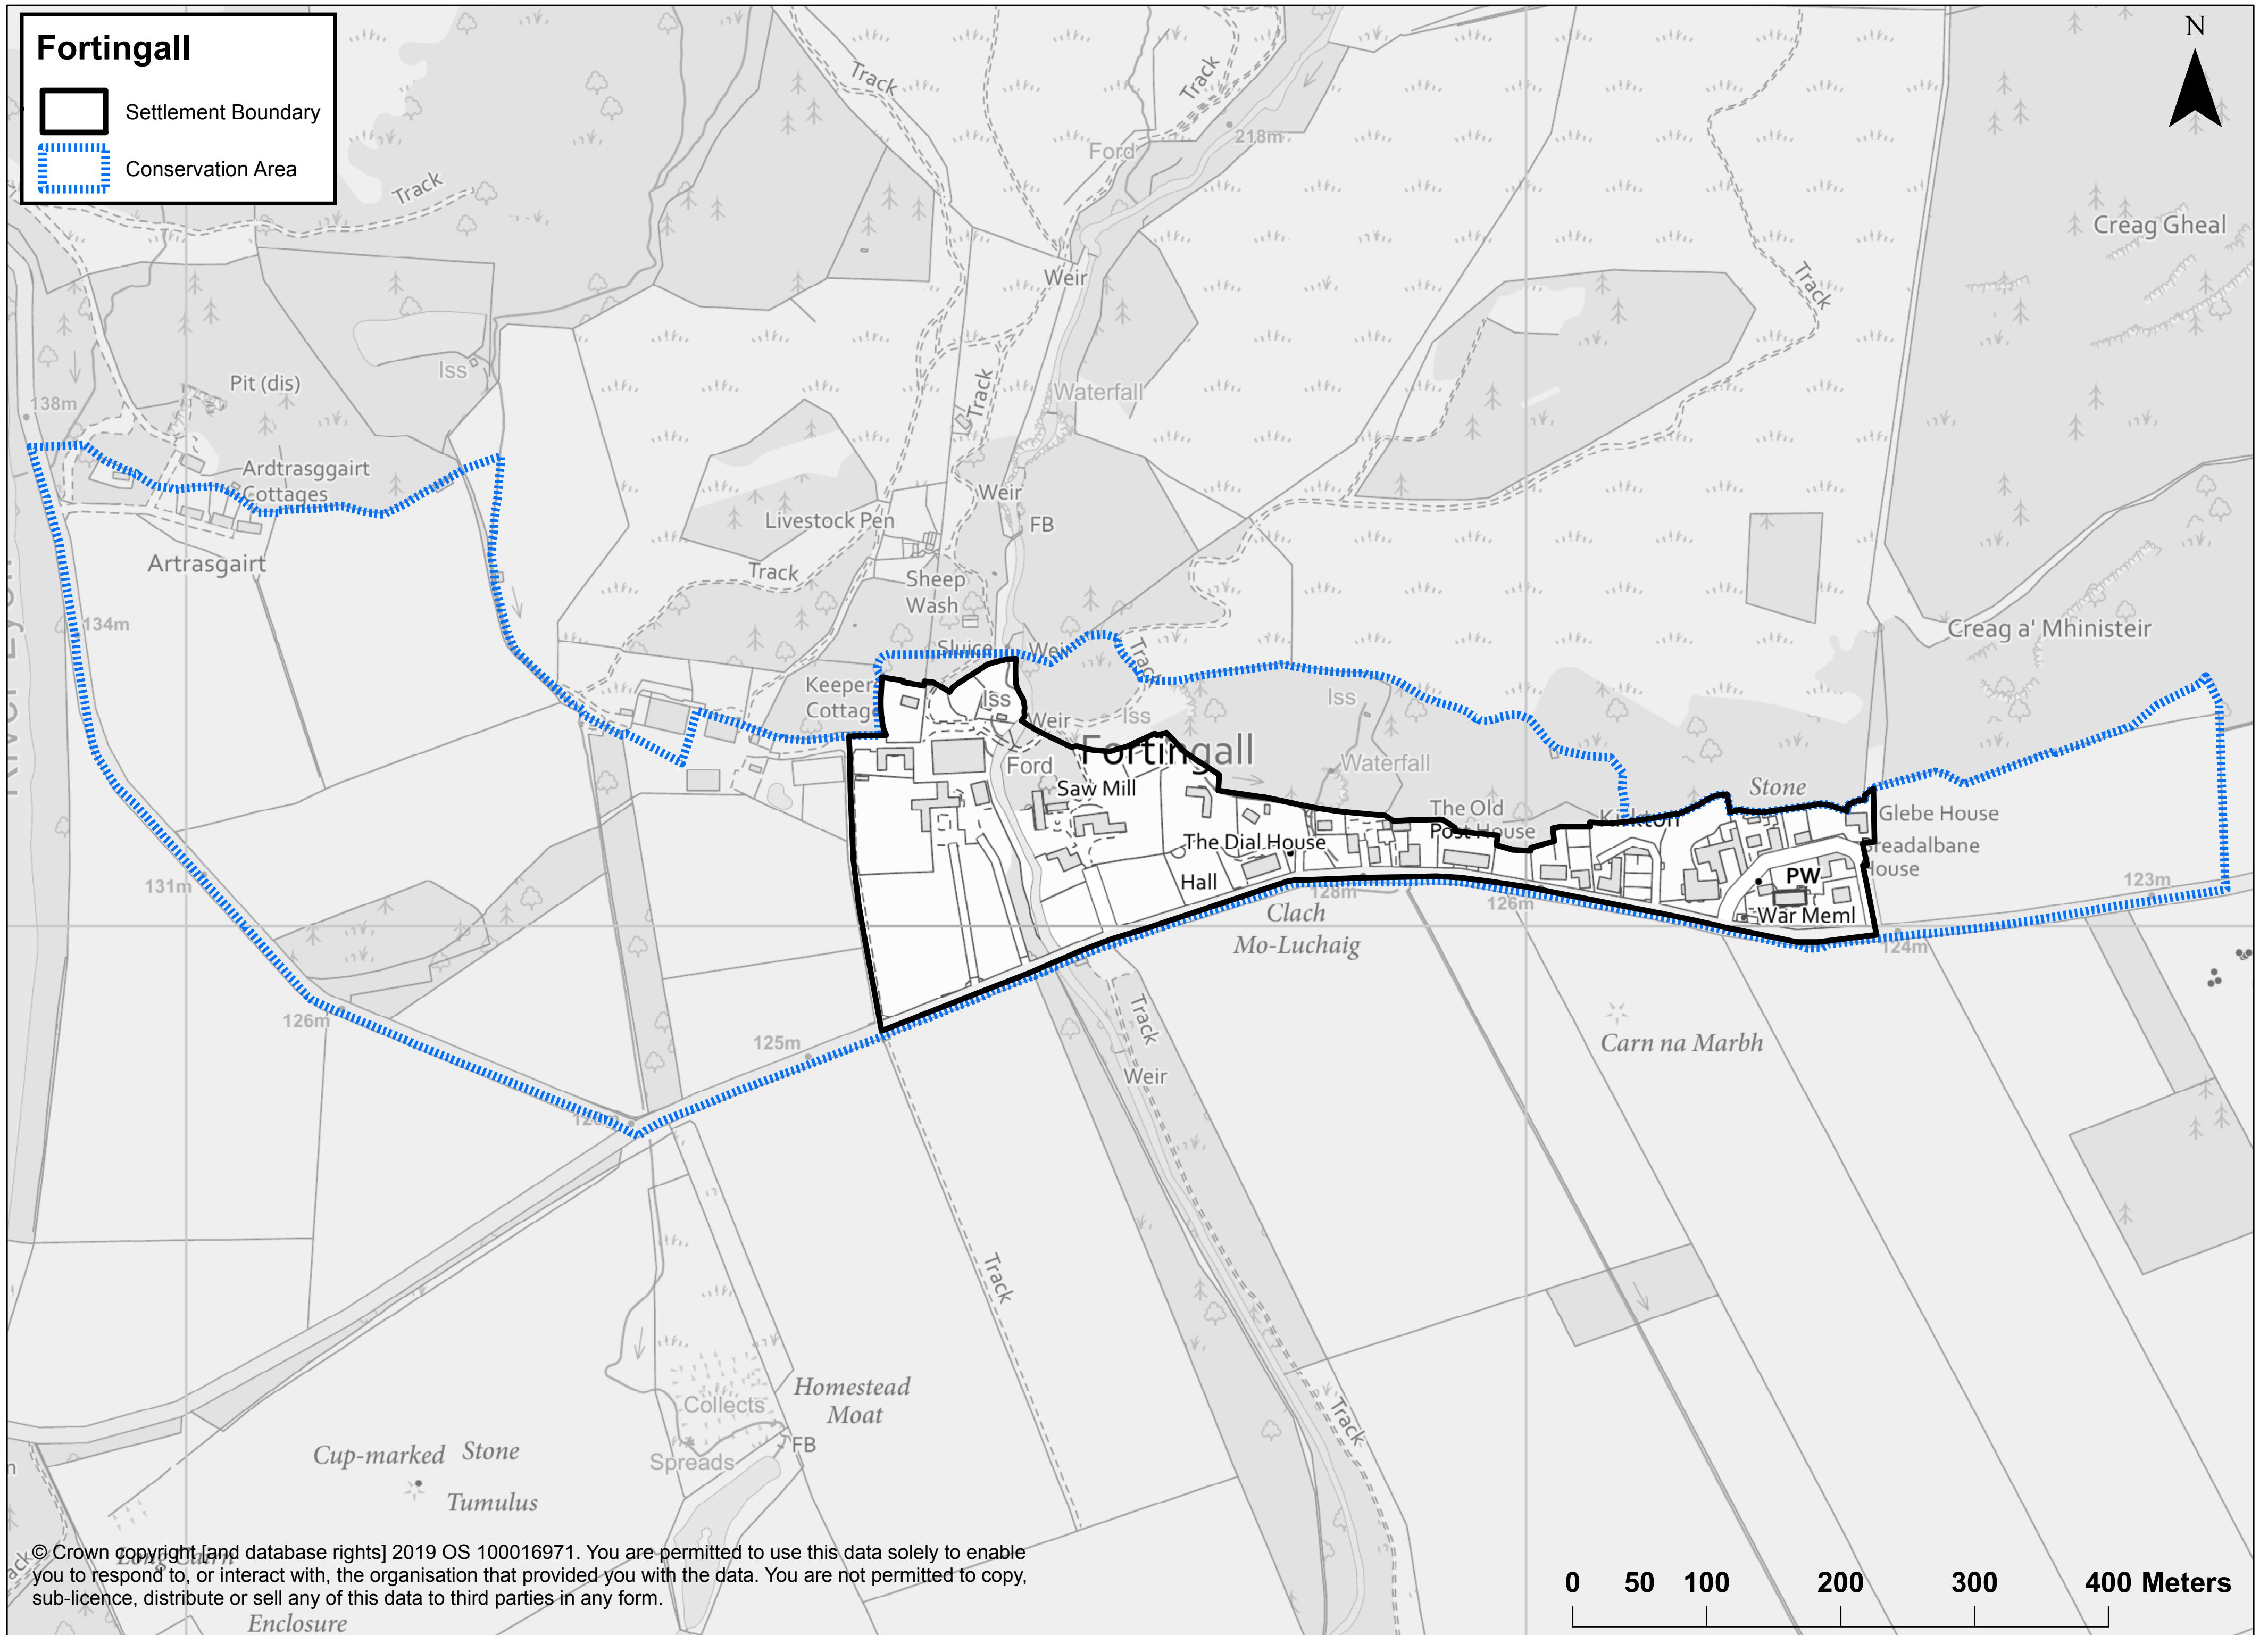

Fortingall

-  Settlement Boundary
-  Conservation Area

© Crown copyright [and database rights] 2019 OS 100016971. You are permitted to use this data solely to enable you to respond to, or interact with, the organisation that provided you with the data. You are not permitted to copy, sub-licence, distribute or sell any of this data to third parties in any form.