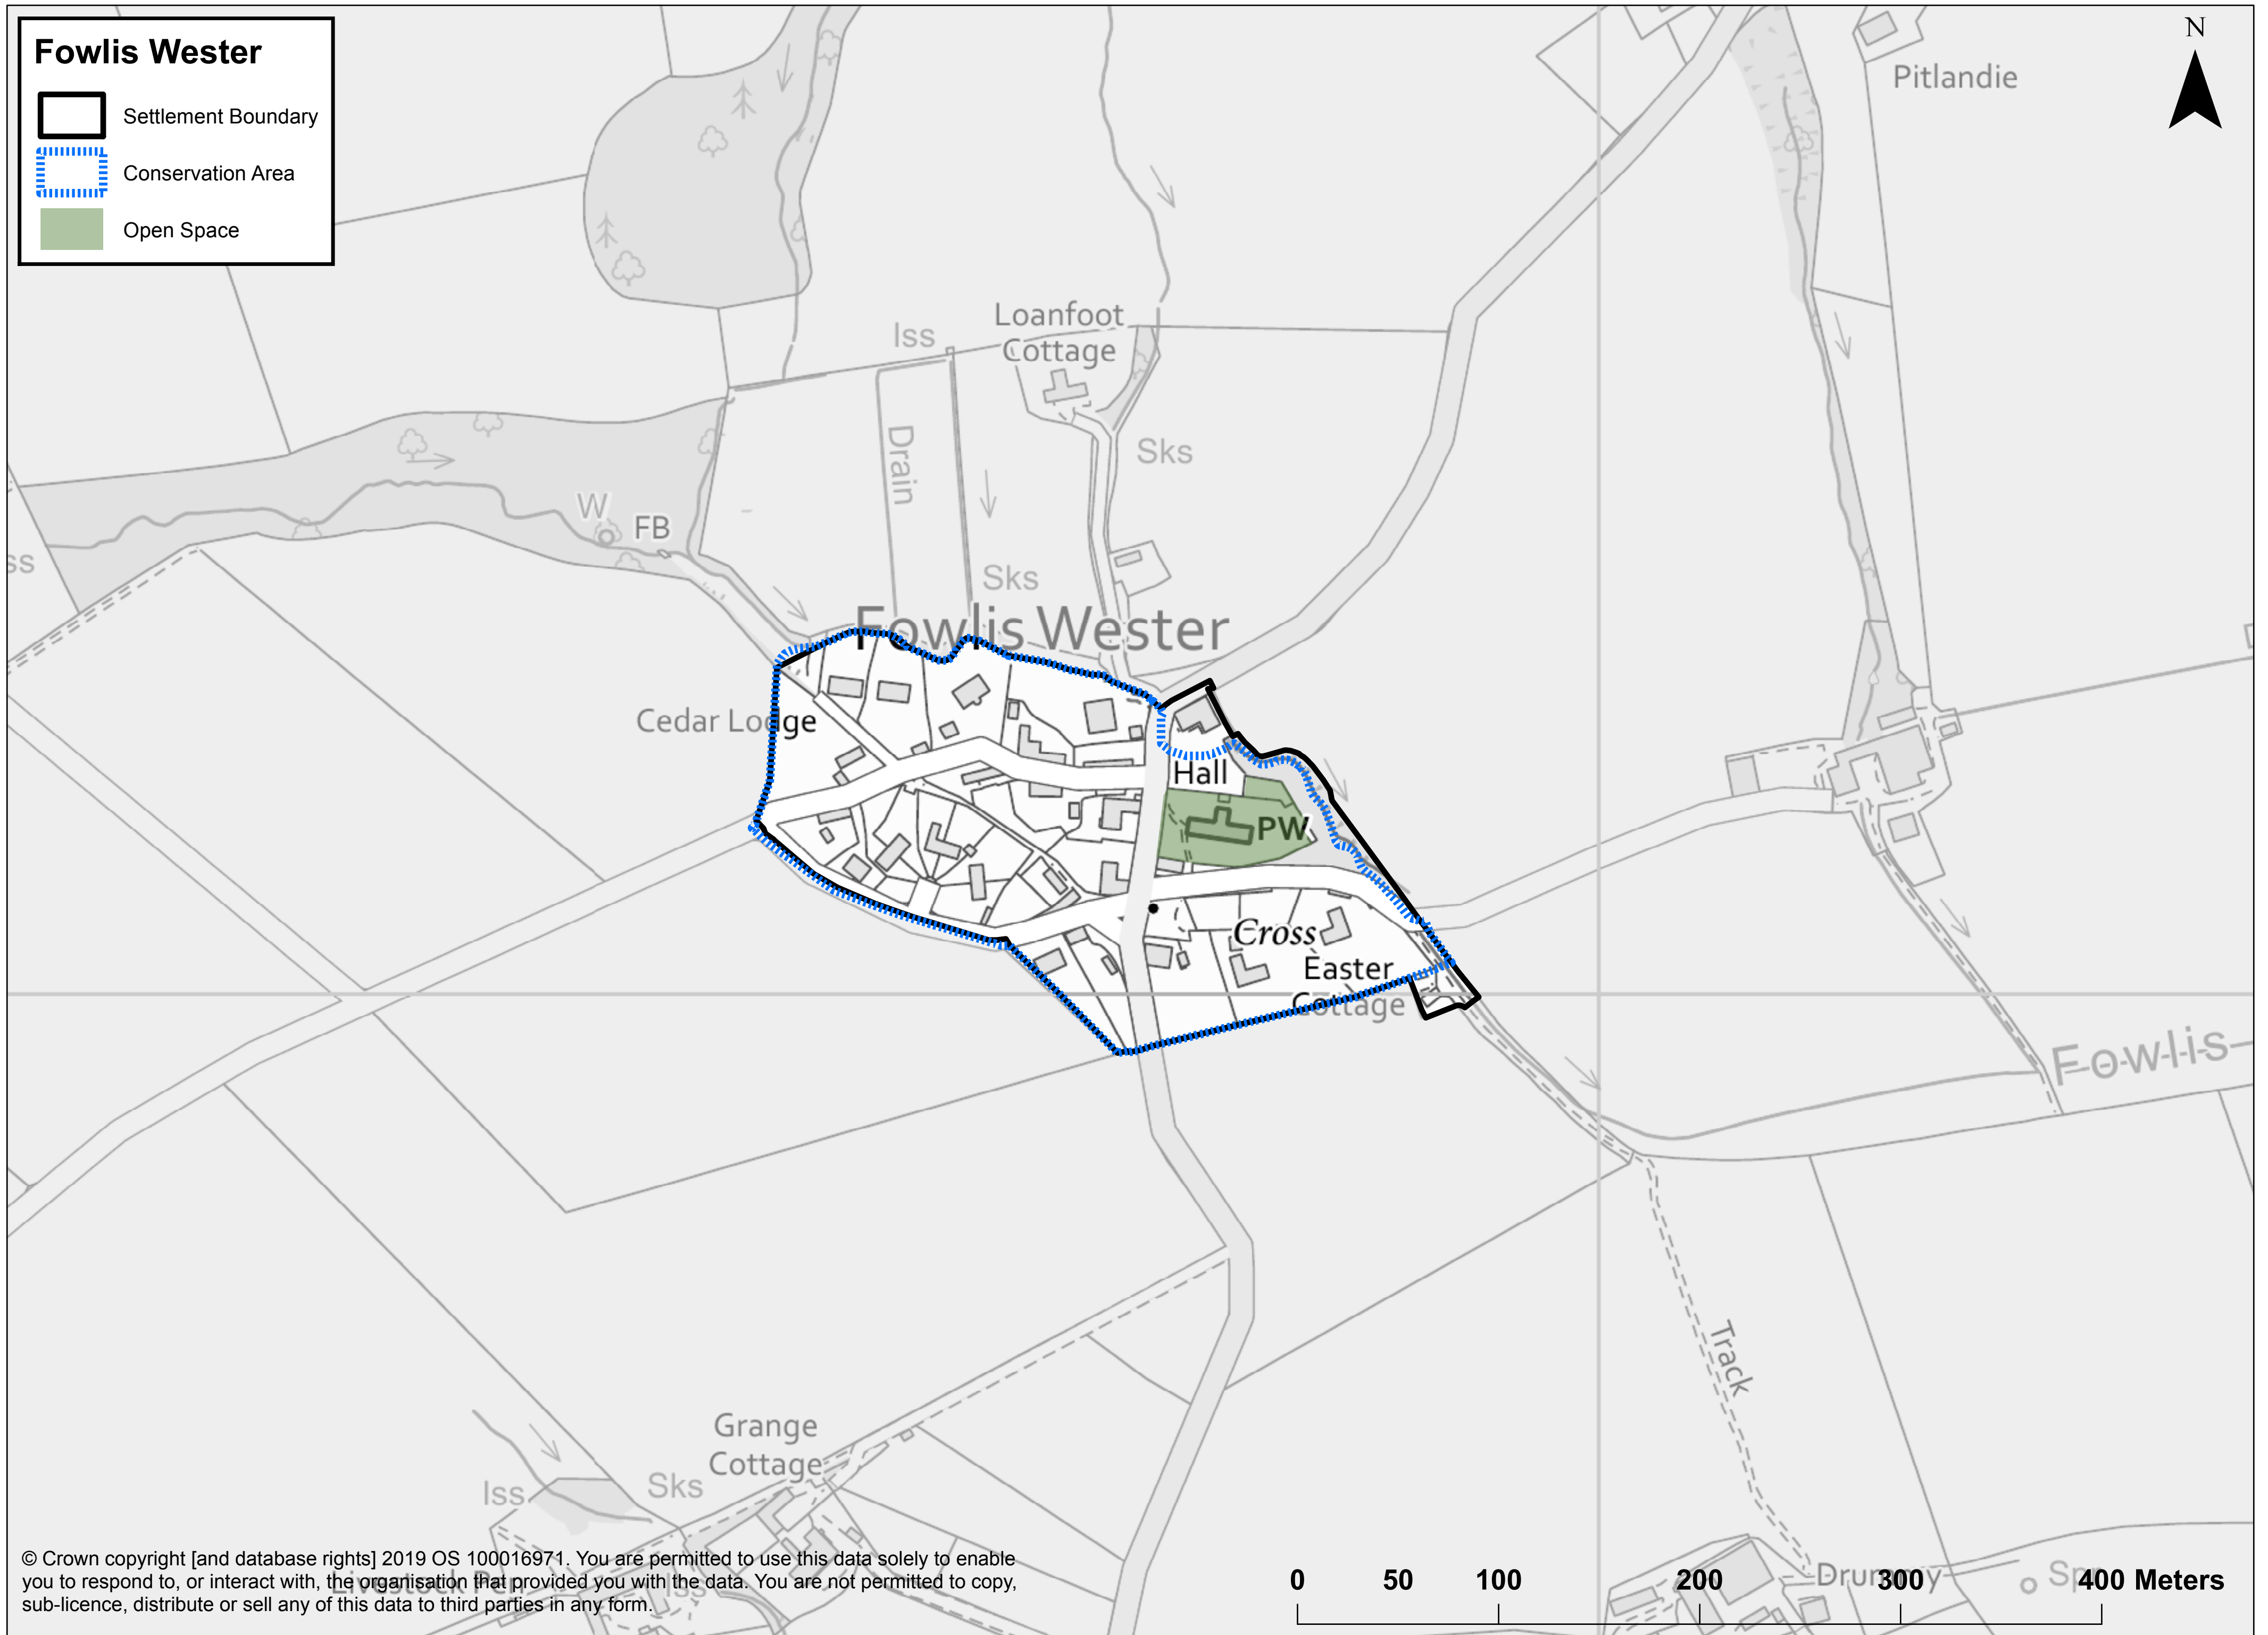

Fowlis Wester

-  Settlement Boundary
-  Conservation Area
-  Open Space

© Crown copyright [and database rights] 2019 OS 100016971. You are permitted to use this data solely to enable you to respond to, or interact with, the organisation that provided you with the data. You are not permitted to copy, sub-licence, distribute or sell any of this data to third parties in any form.