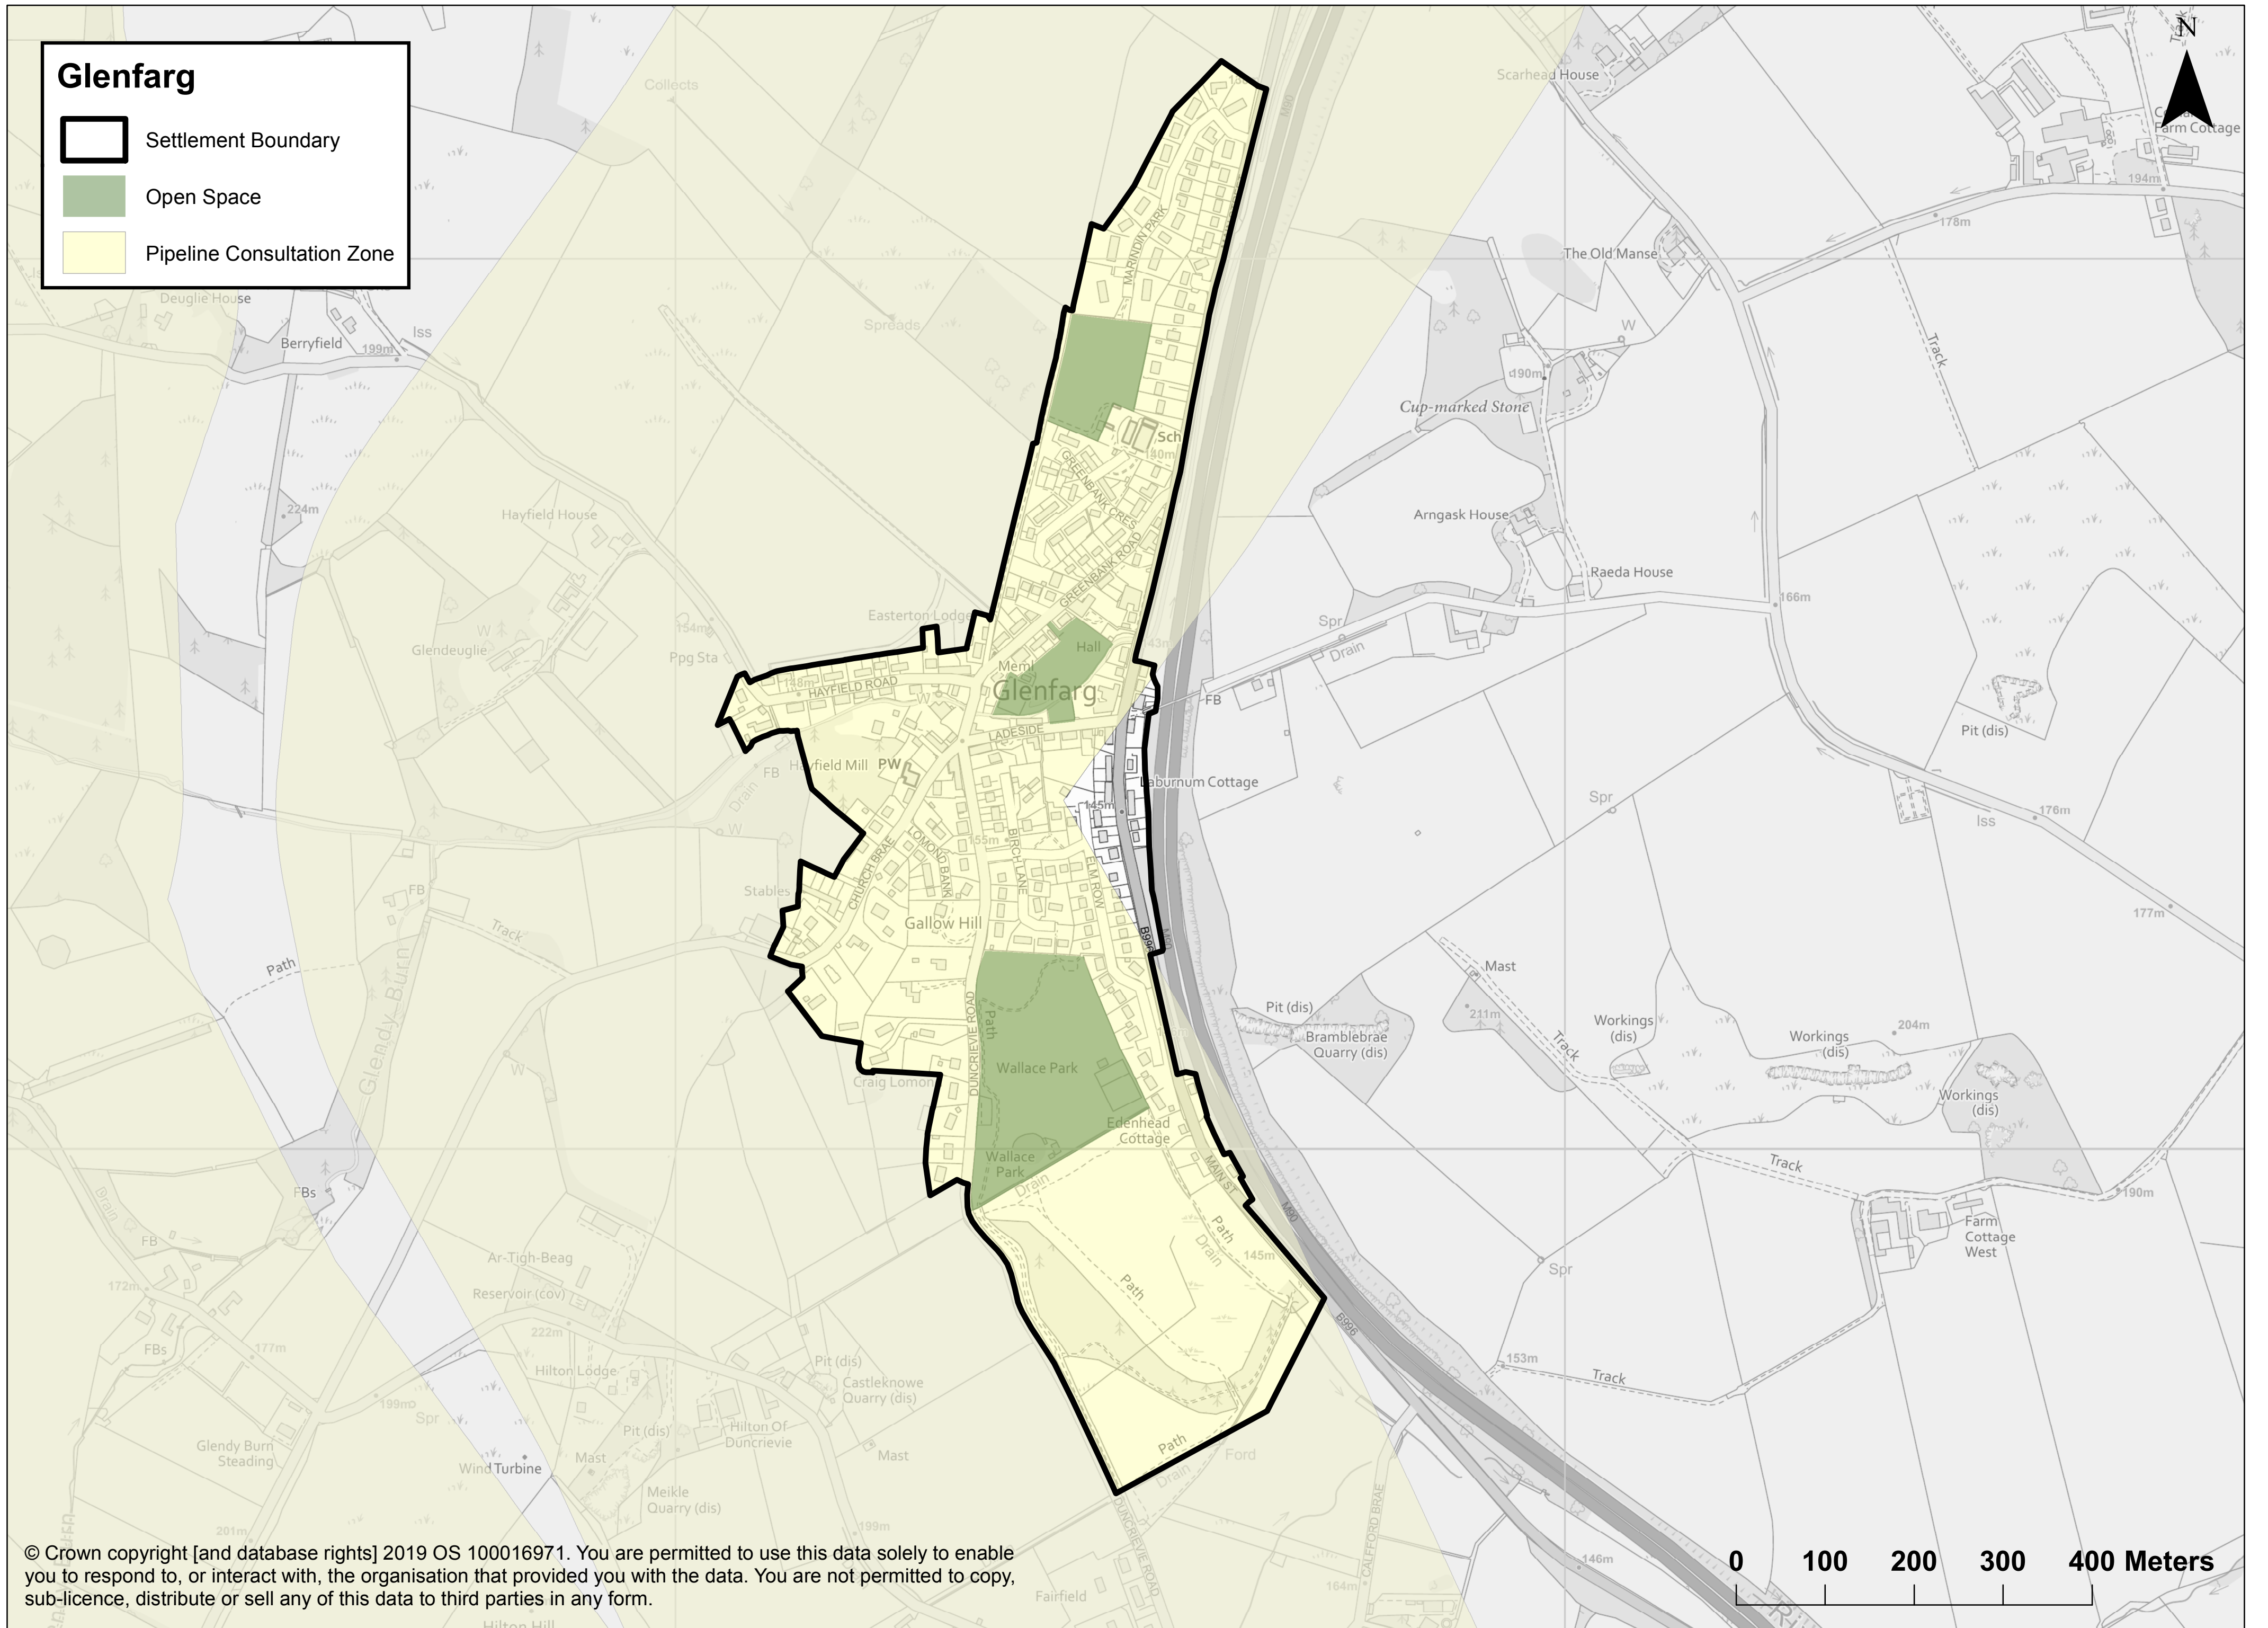

Glenfarg

-  Settlement Boundary
-  Open Space
-  Pipeline Consultation Zone

© Crown copyright [and database rights] 2019 OS 100016971. You are permitted to use this data solely to enable you to respond to, or interact with, the organisation that provided you with the data. You are not permitted to copy, sub-licence, distribute or sell any of this data to third parties in any form.

0 100 200 300 400 Meters