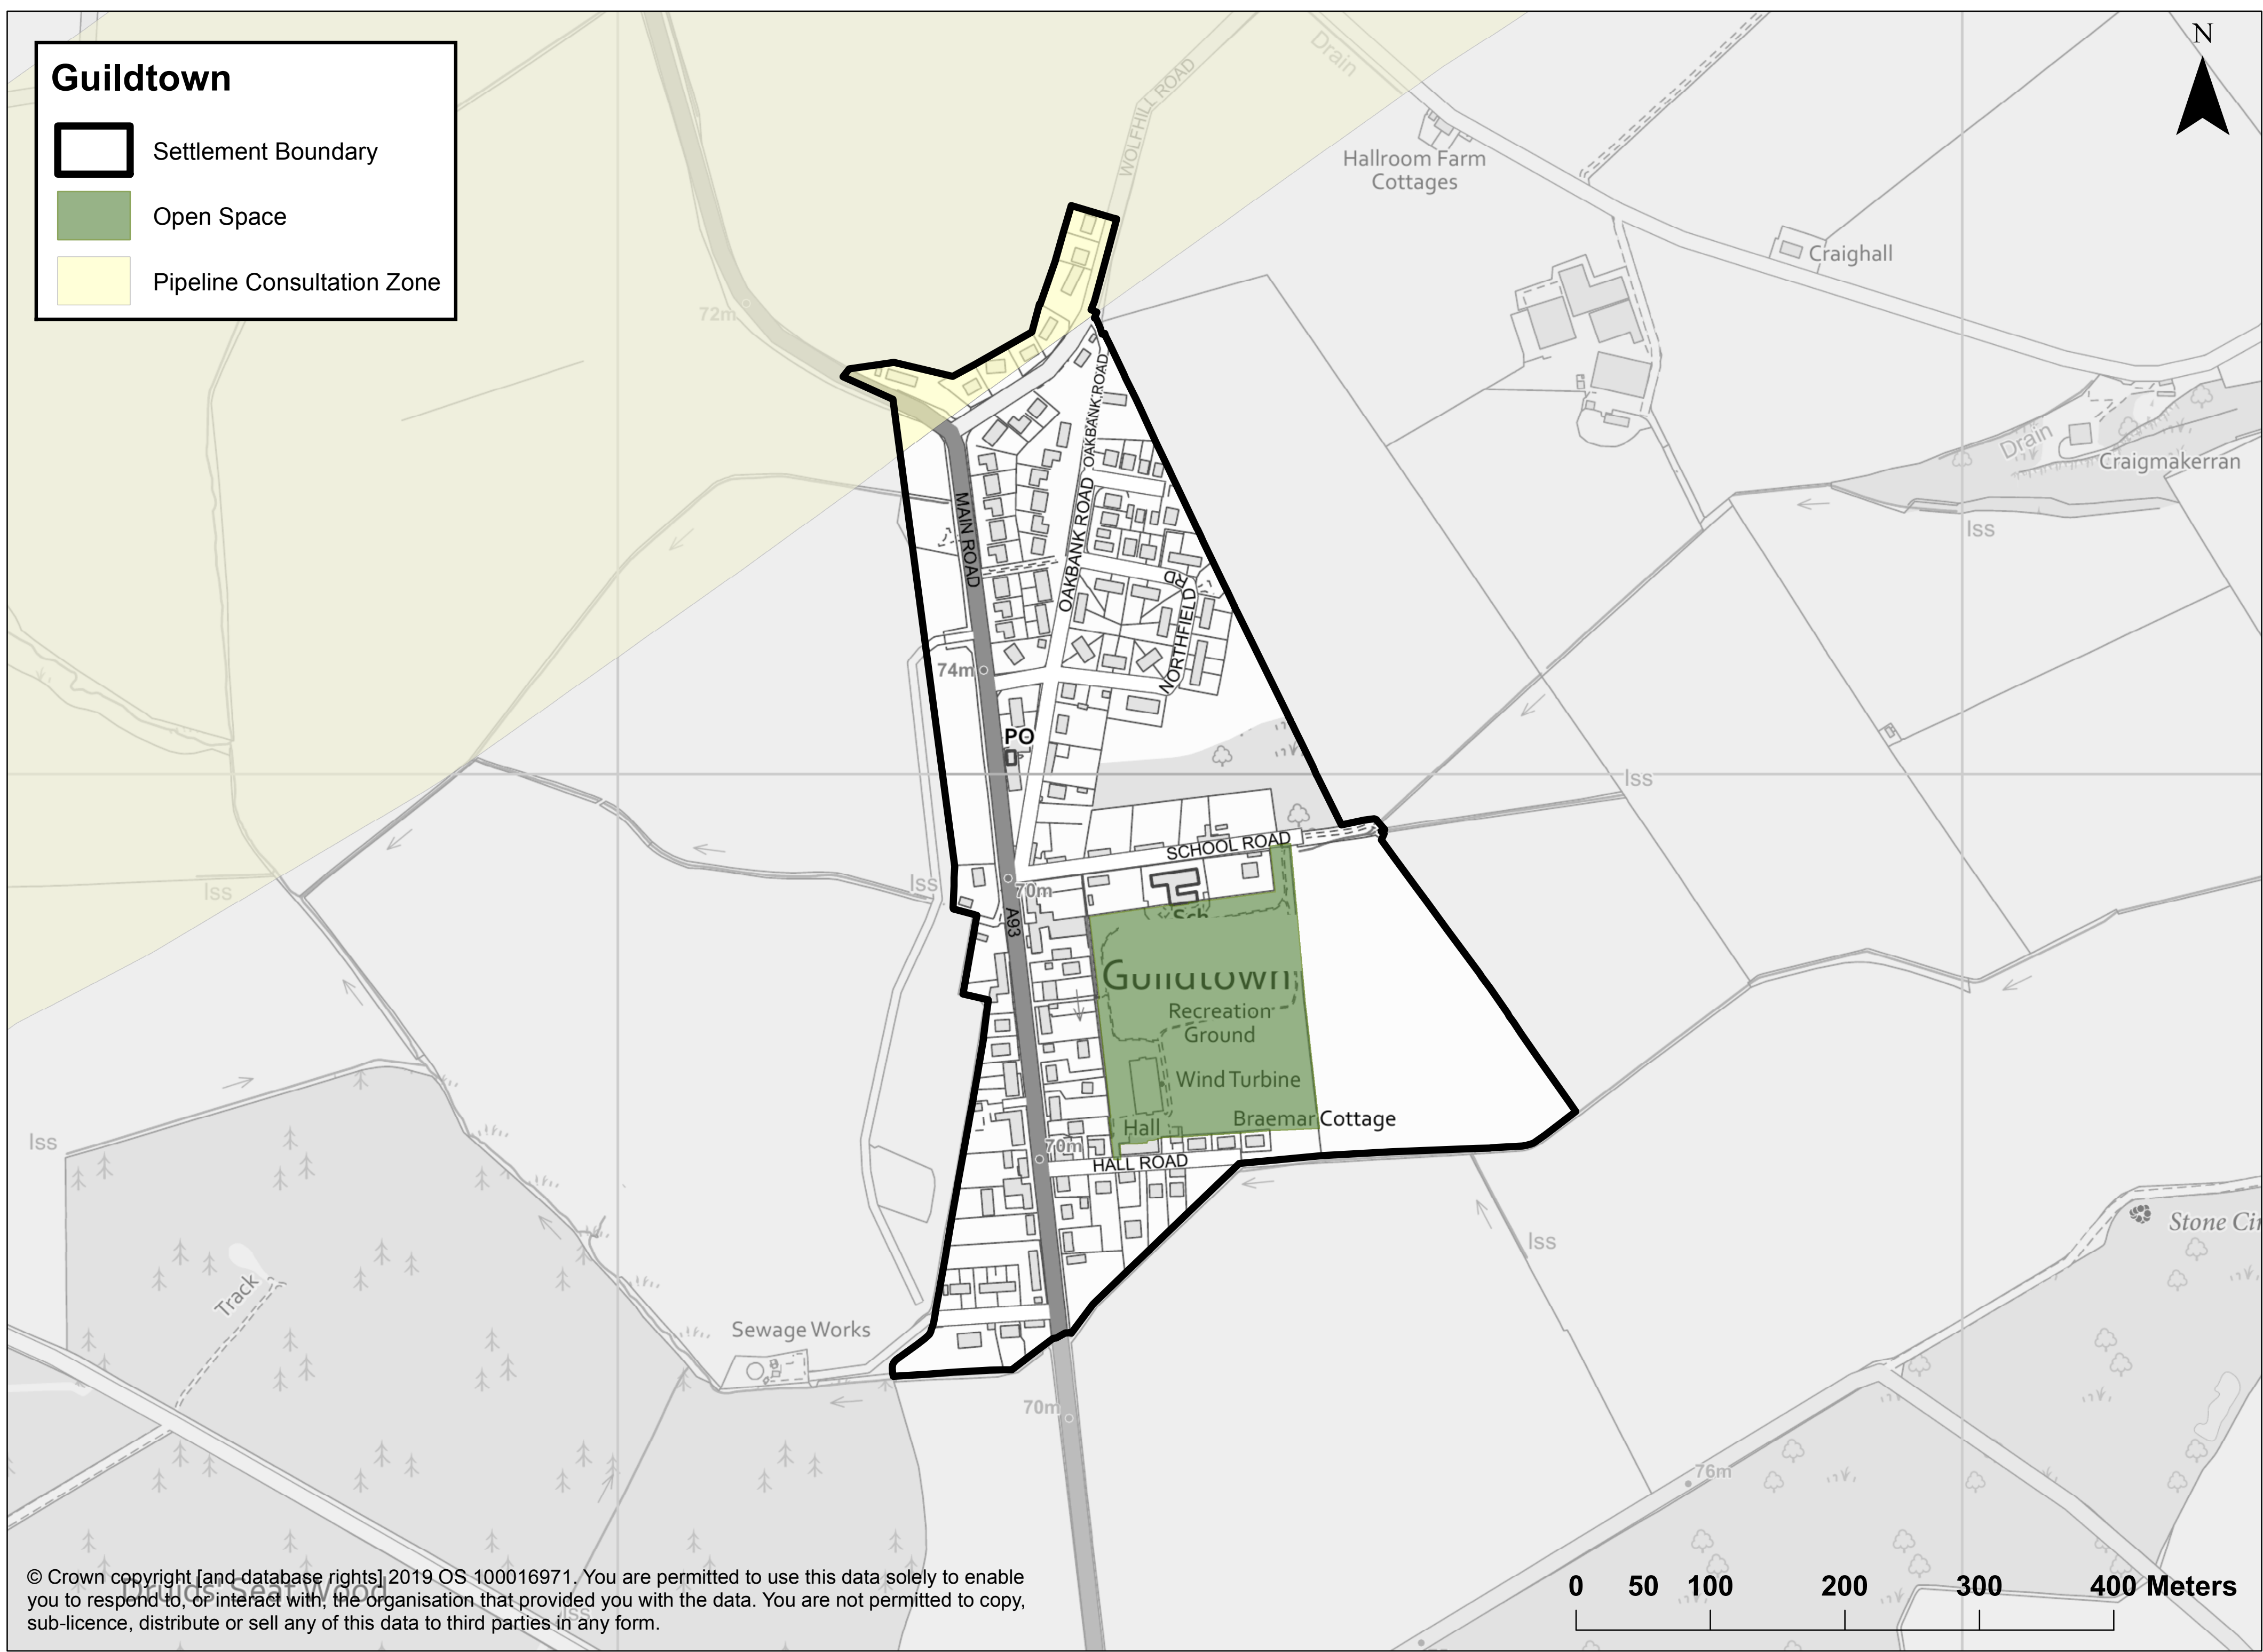

Guildtown

-  Settlement Boundary
-  Open Space
-  Pipeline Consultation Zone

© Crown copyright [and database rights] 2019 OS 100016971. You are permitted to use this data solely to enable you to respond to, or interact with, the organisation that provided you with the data. You are not permitted to copy, sub-licence, distribute or sell any of this data to third parties in any form.