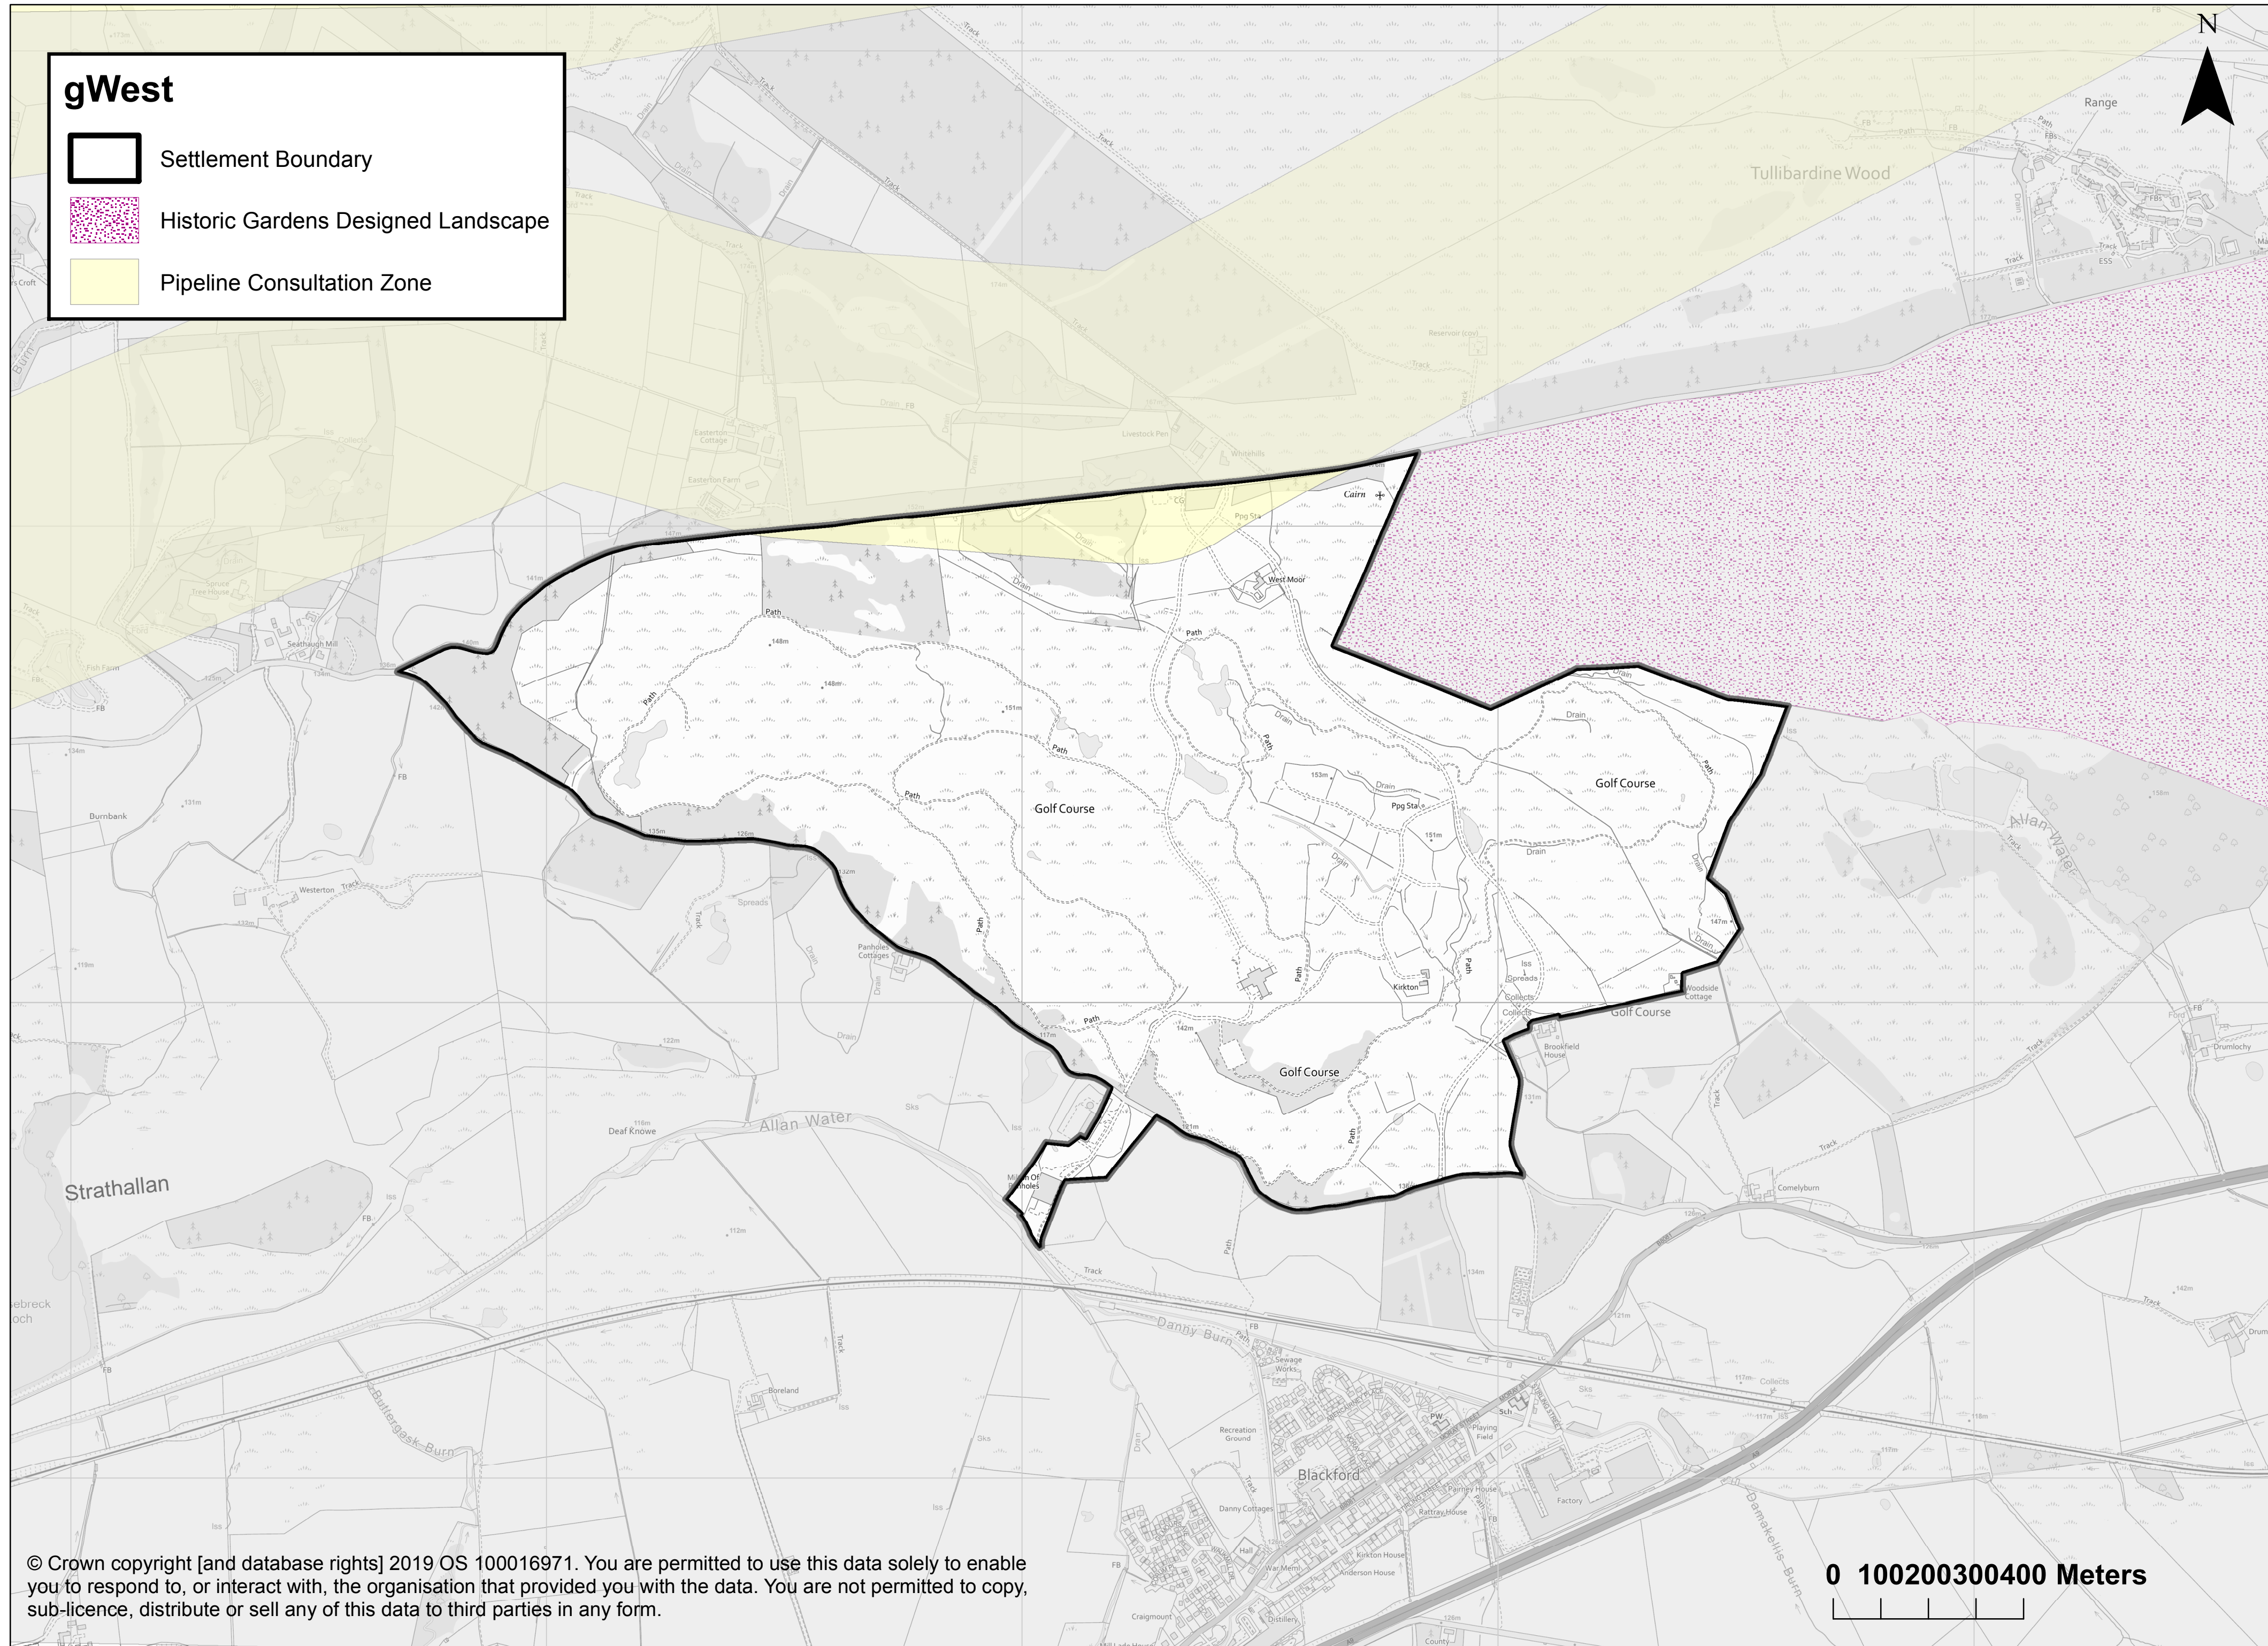

gWest

-  Settlement Boundary
-  Historic Gardens Designed Landscape
-  Pipeline Consultation Zone

© Crown copyright [and database rights] 2019 OS 100016971. You are permitted to use this data solely to enable you to respond to, or interact with, the organisation that provided you with the data. You are not permitted to copy, sub-licence, distribute or sell any of this data to third parties in any form.

0 100200300400 Meters