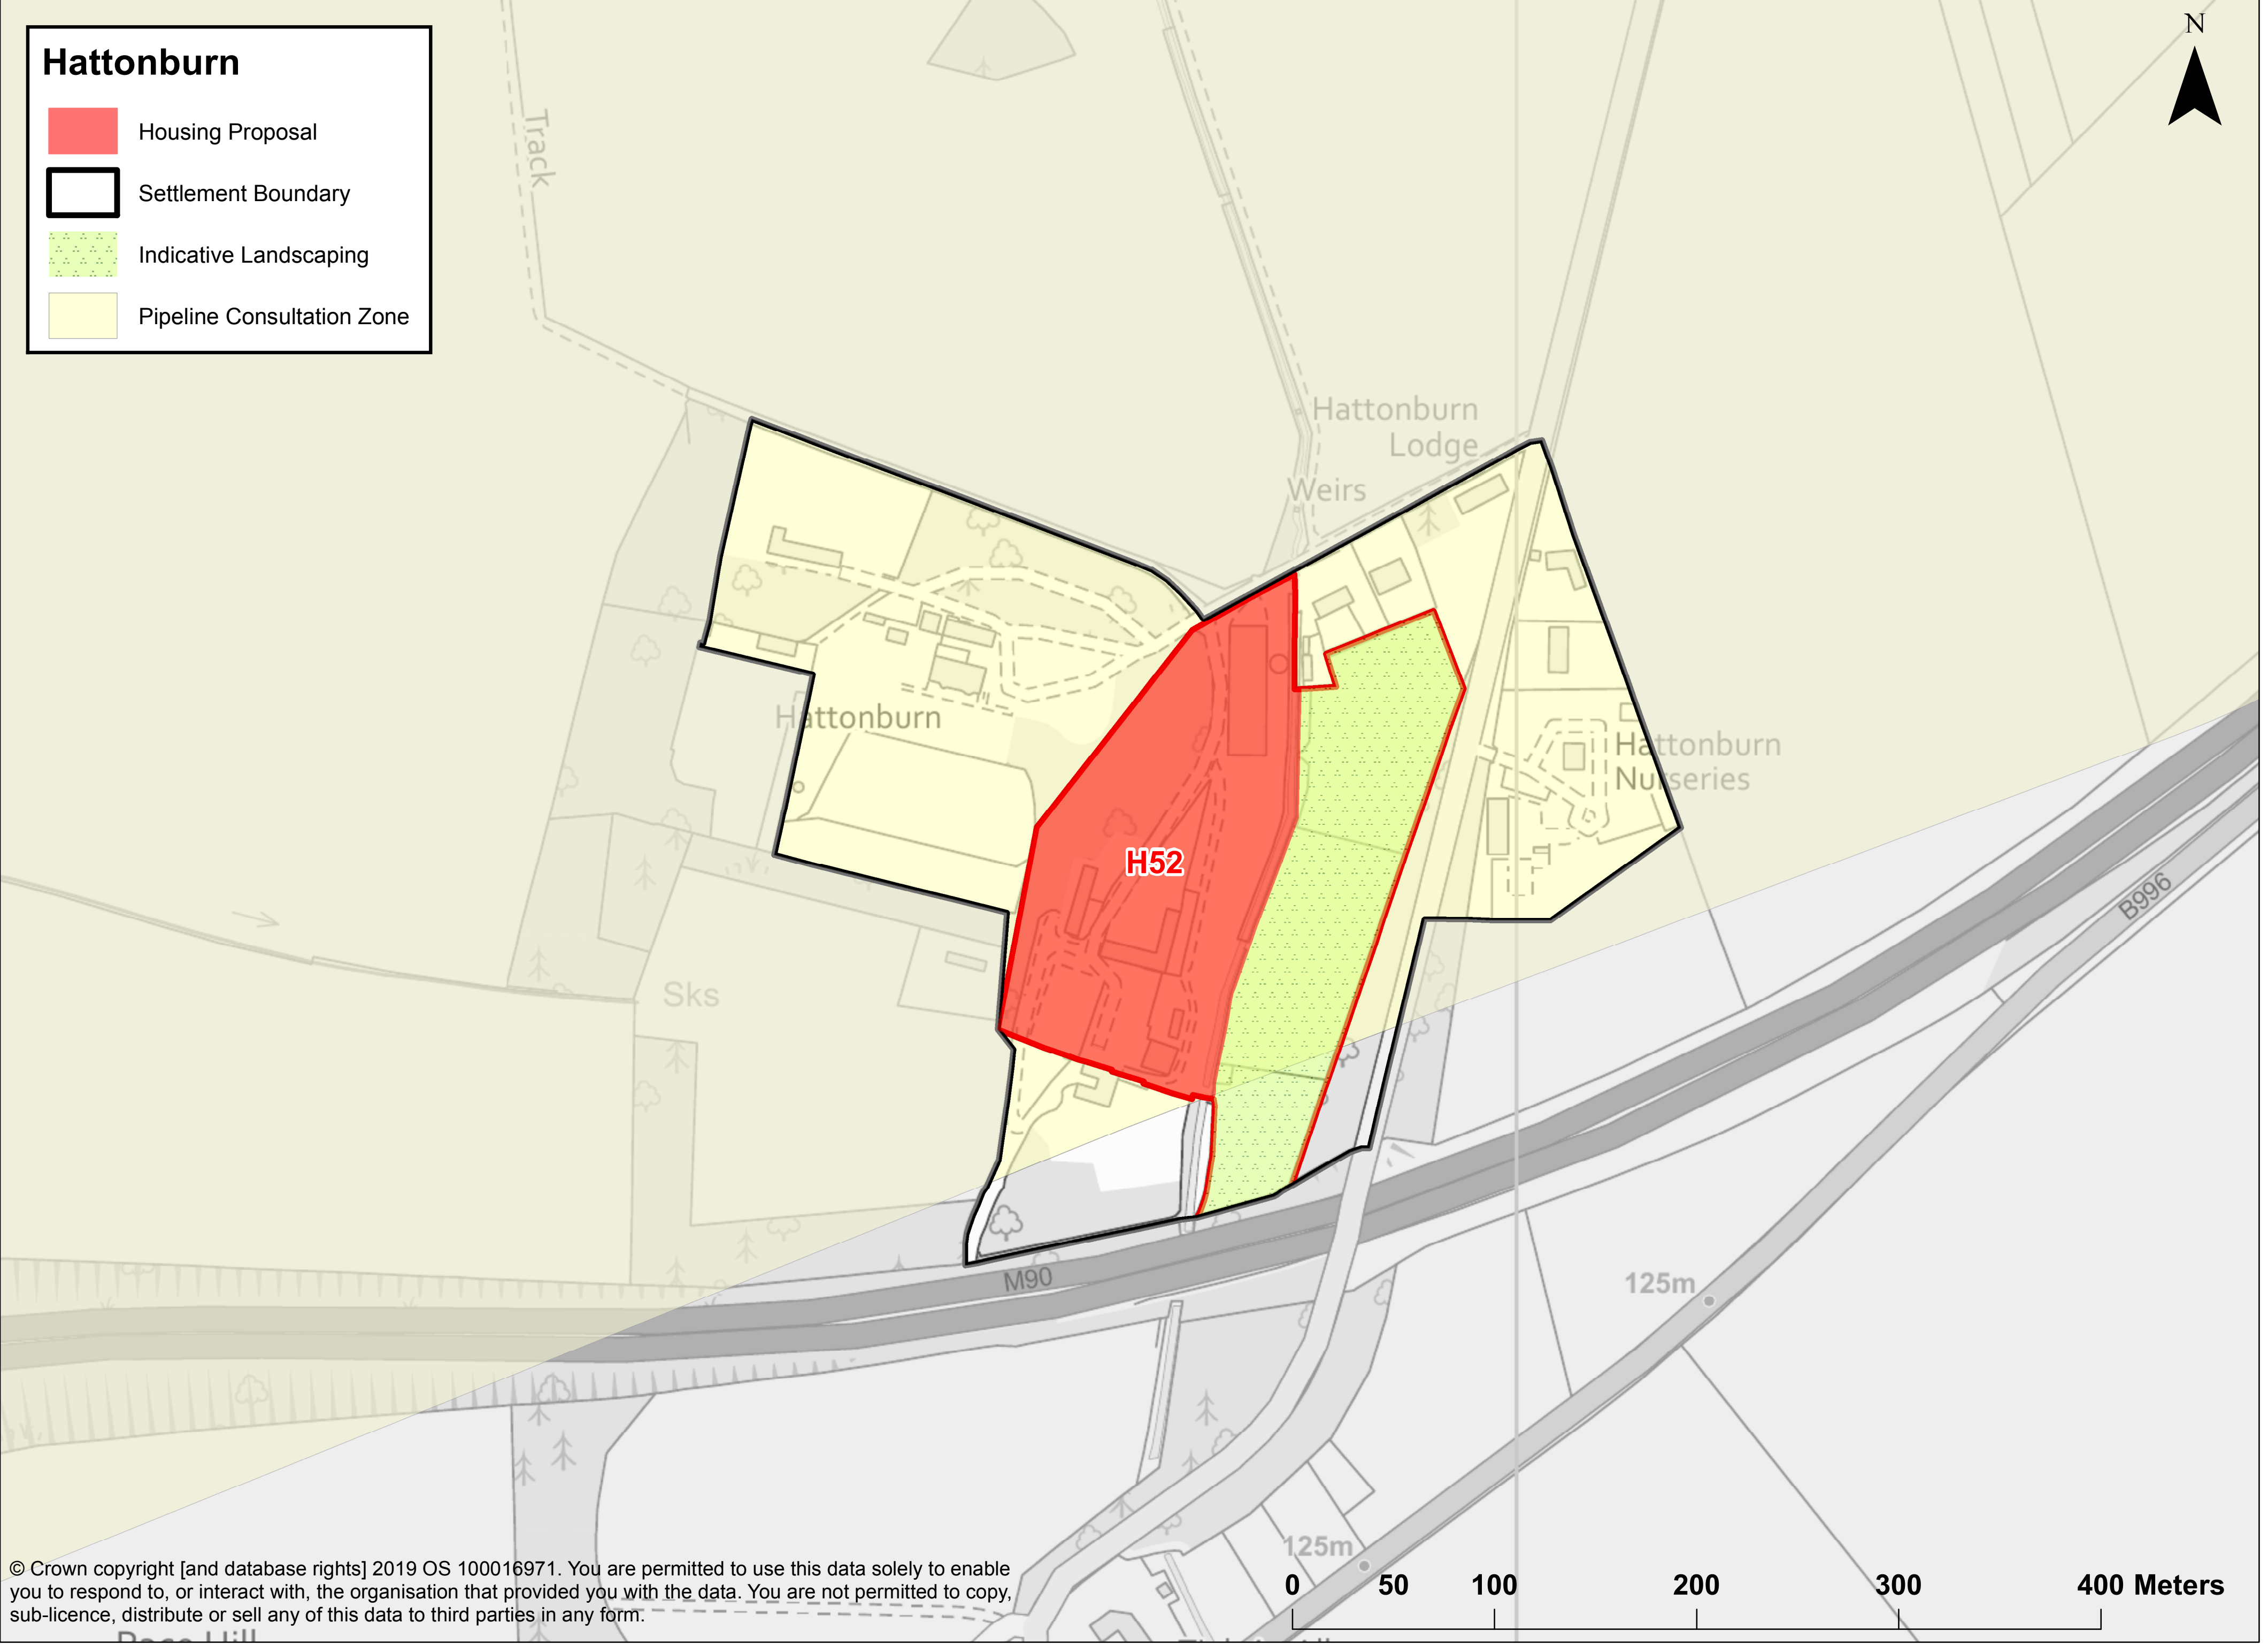

Hattonburn

- Housing Proposal
- Settlement Boundary
- Indicative Landscaping
- Pipeline Consultation Zone

© Crown copyright [and database rights] 2019 OS 100016971. You are permitted to use this data solely to enable you to respond to, or interact with, the organisation that provided you with the data. You are not permitted to copy, sub-licence, distribute or sell any of this data to third parties in any form.