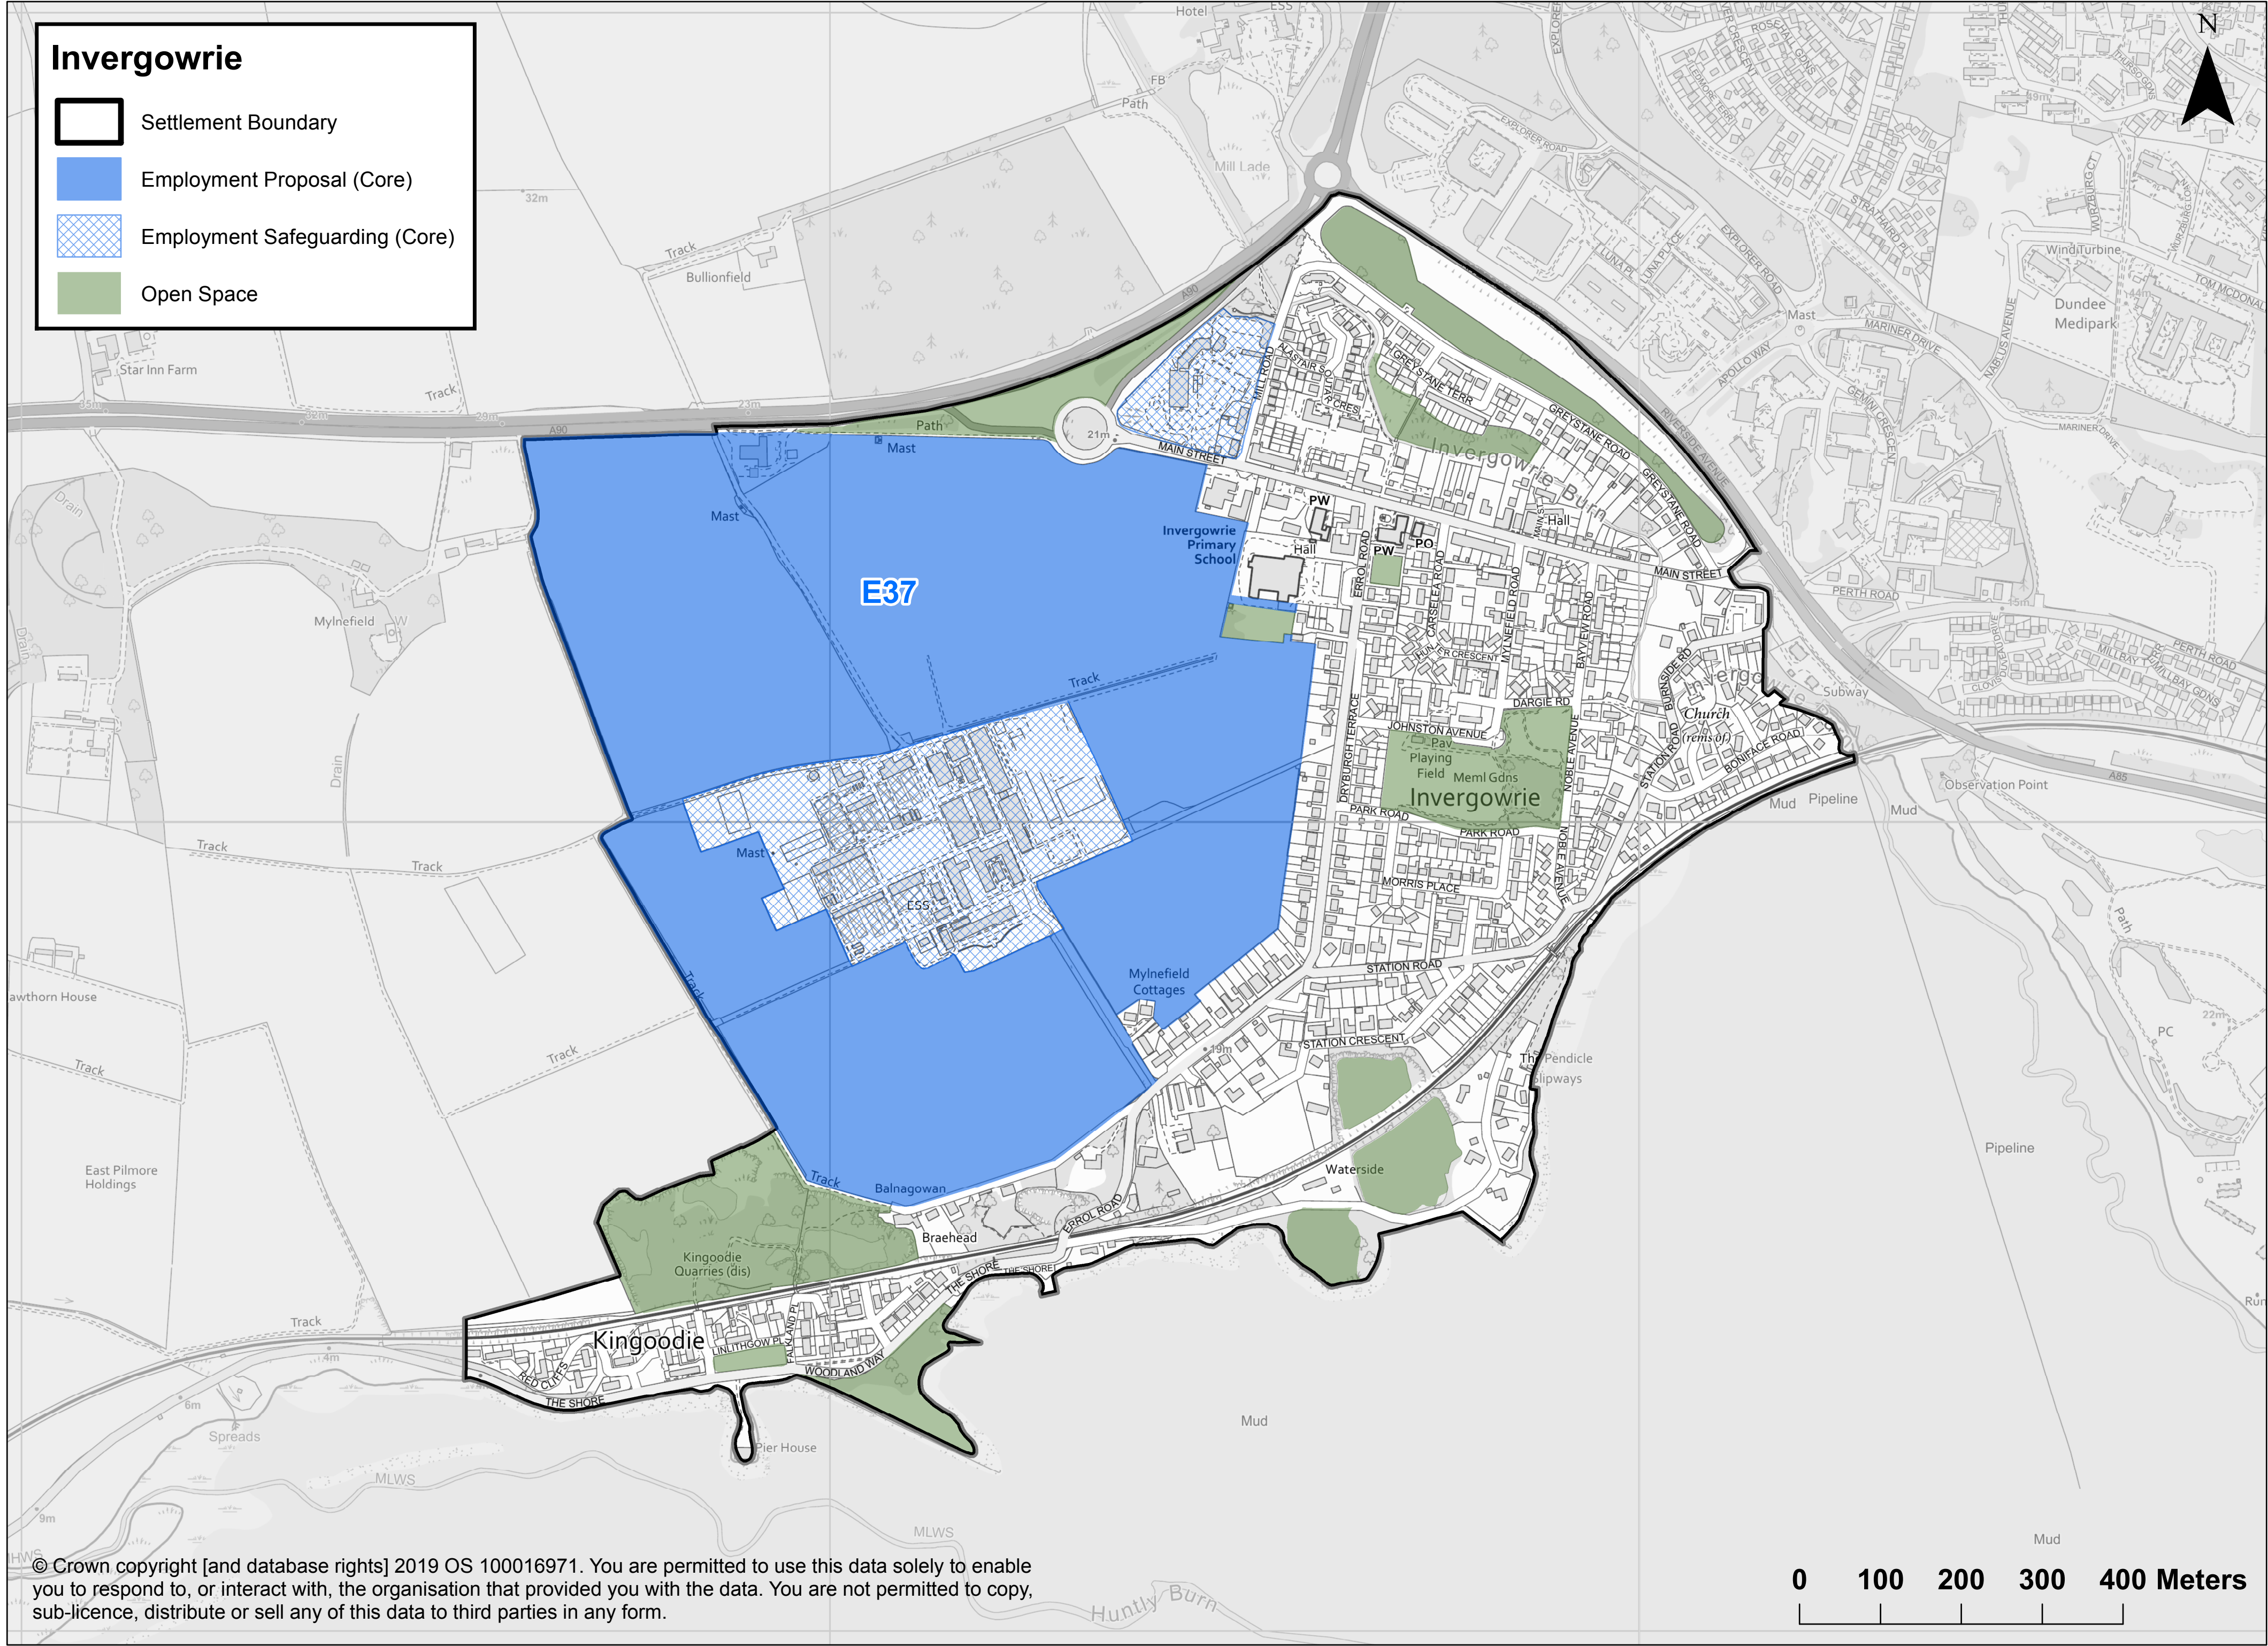

Invergowrie

-  Settlement Boundary
-  Employment Proposal (Core)
-  Employment Safeguarding (Core)
-  Open Space

© Crown copyright [and database rights] 2019 OS 100016971. You are permitted to use this data solely to enable you to respond to, or interact with, the organisation that provided you with the data. You are not permitted to copy, sub-licence, distribute or sell any of this data to third parties in any form.