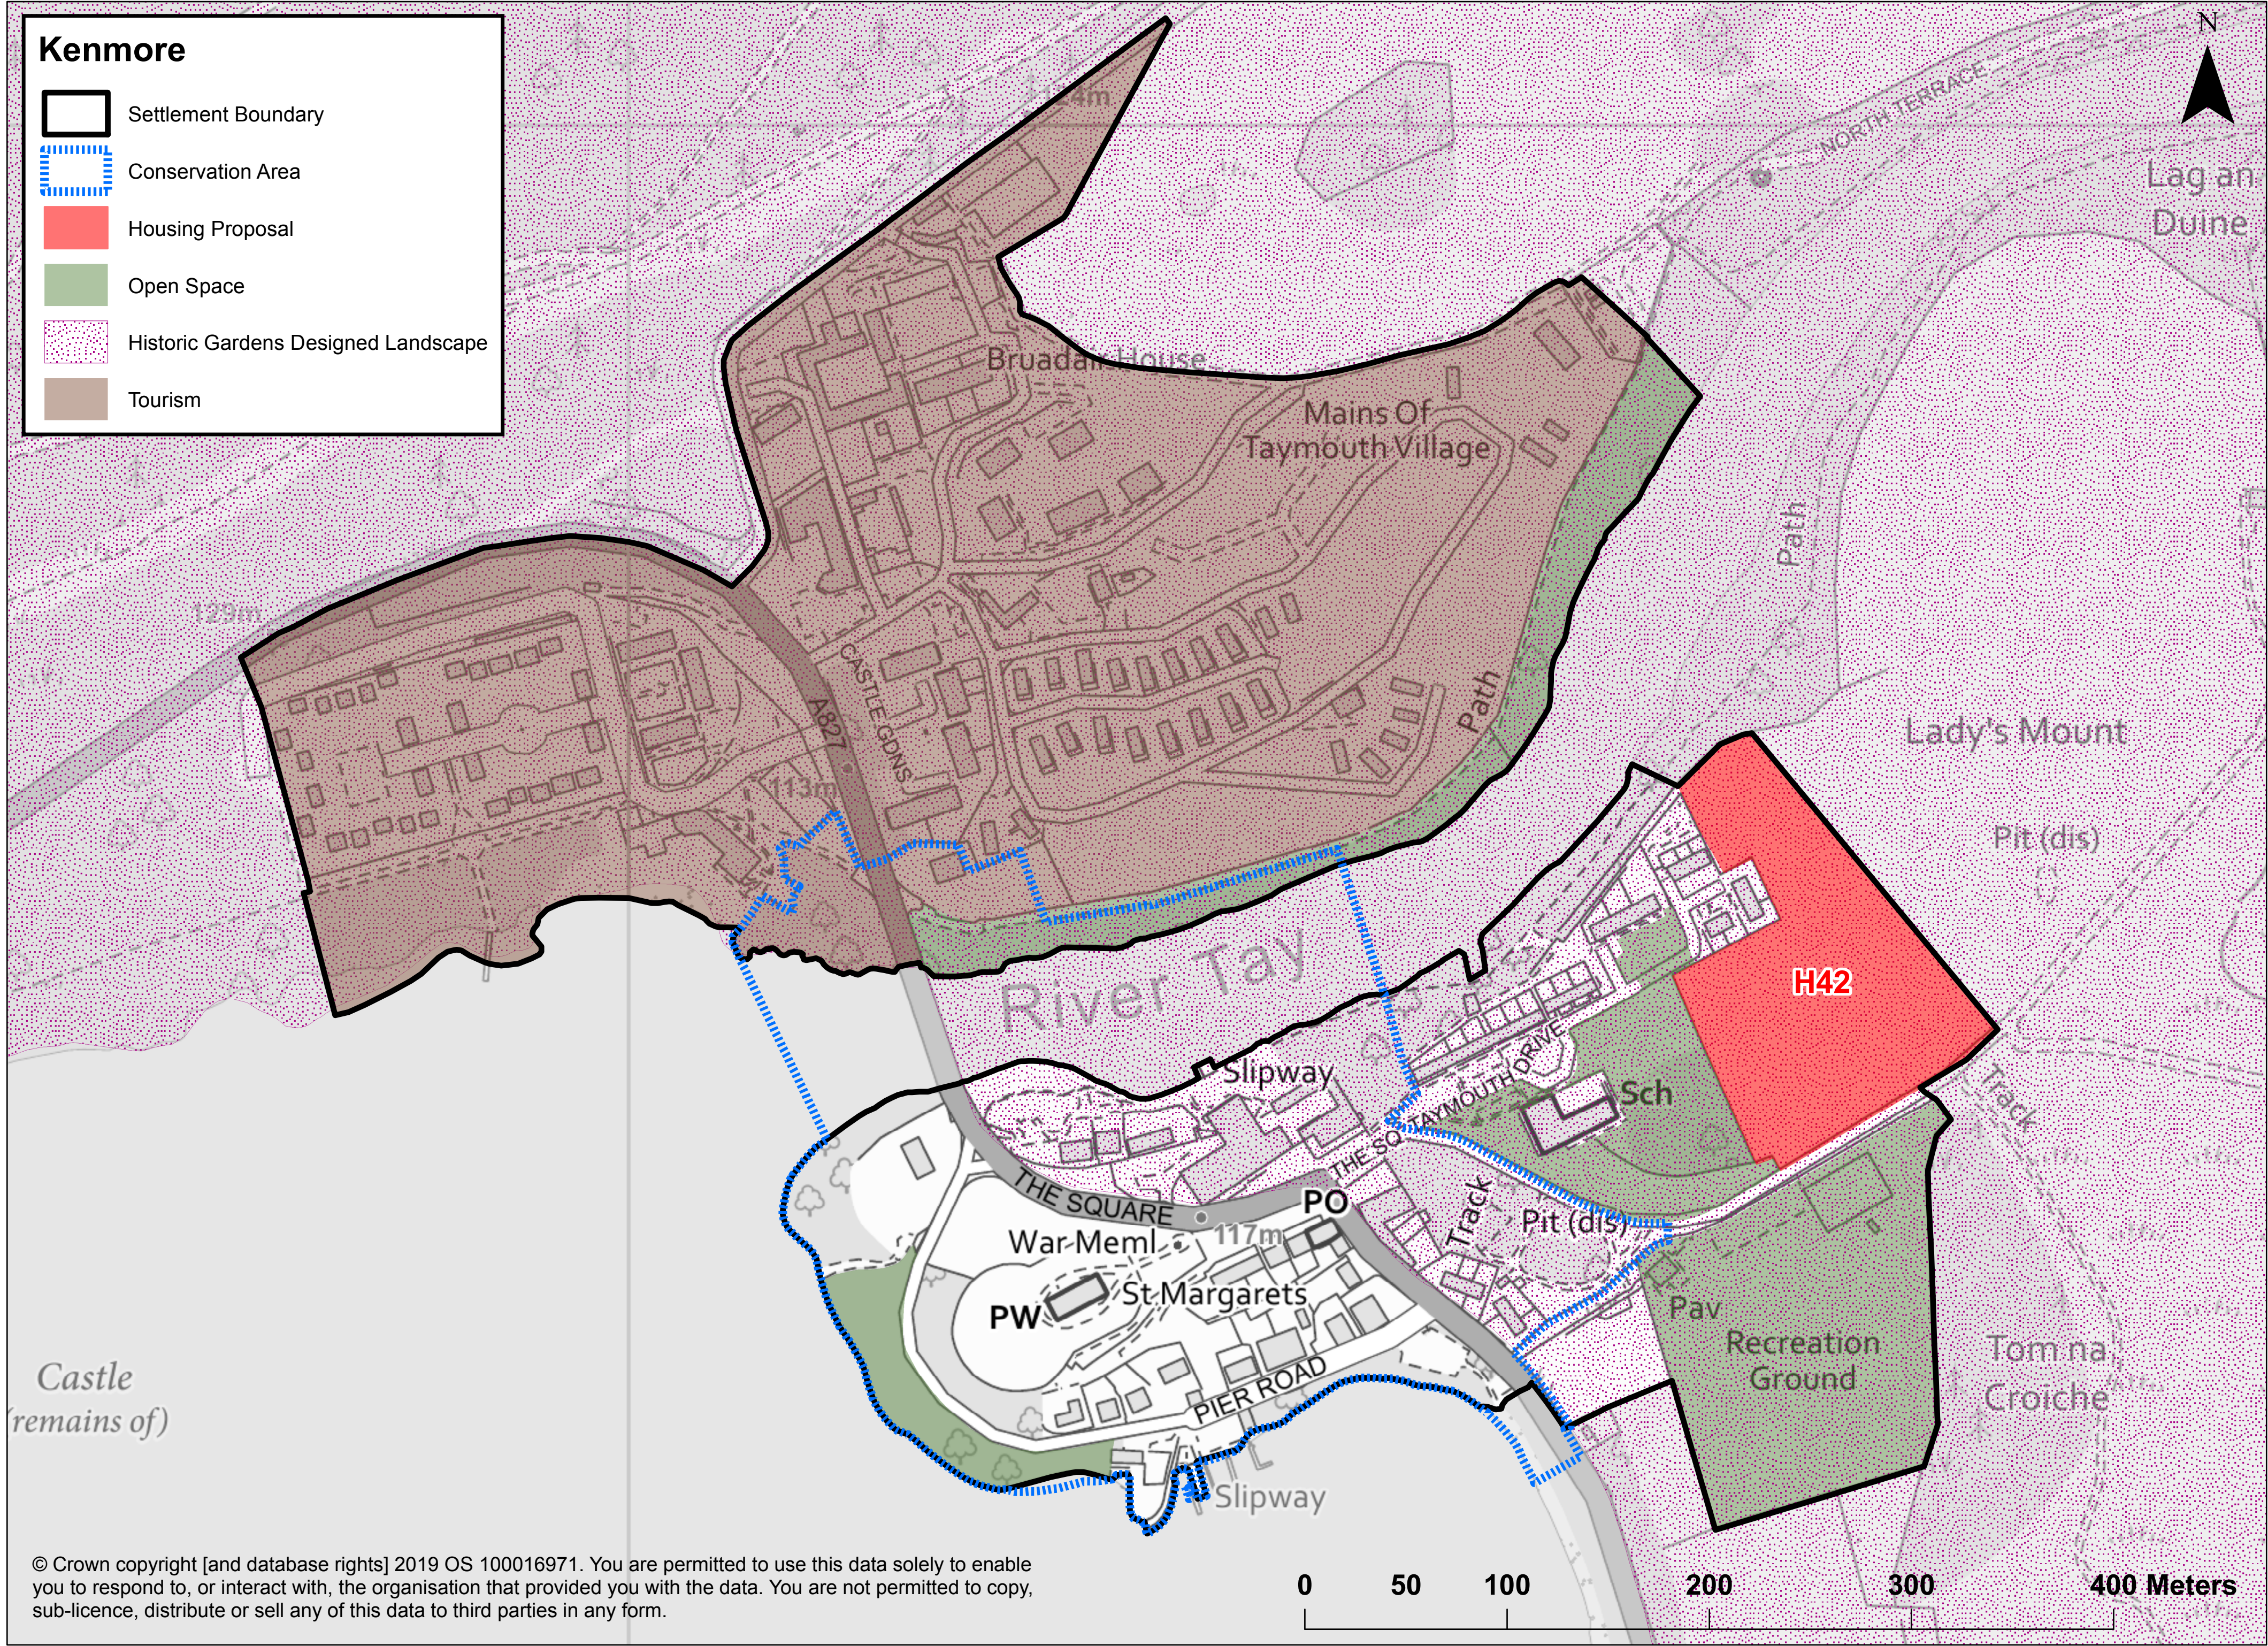

Kenmore

-  Settlement Boundary
-  Conservation Area
-  Housing Proposal
-  Open Space
-  Historic Gardens Designed Landscape
-  Tourism

© Crown copyright [and database rights] 2019 OS 100016971. You are permitted to use this data solely to enable you to respond to, or interact with, the organisation that provided you with the data. You are not permitted to copy, sub-licence, distribute or sell any of this data to third parties in any form.