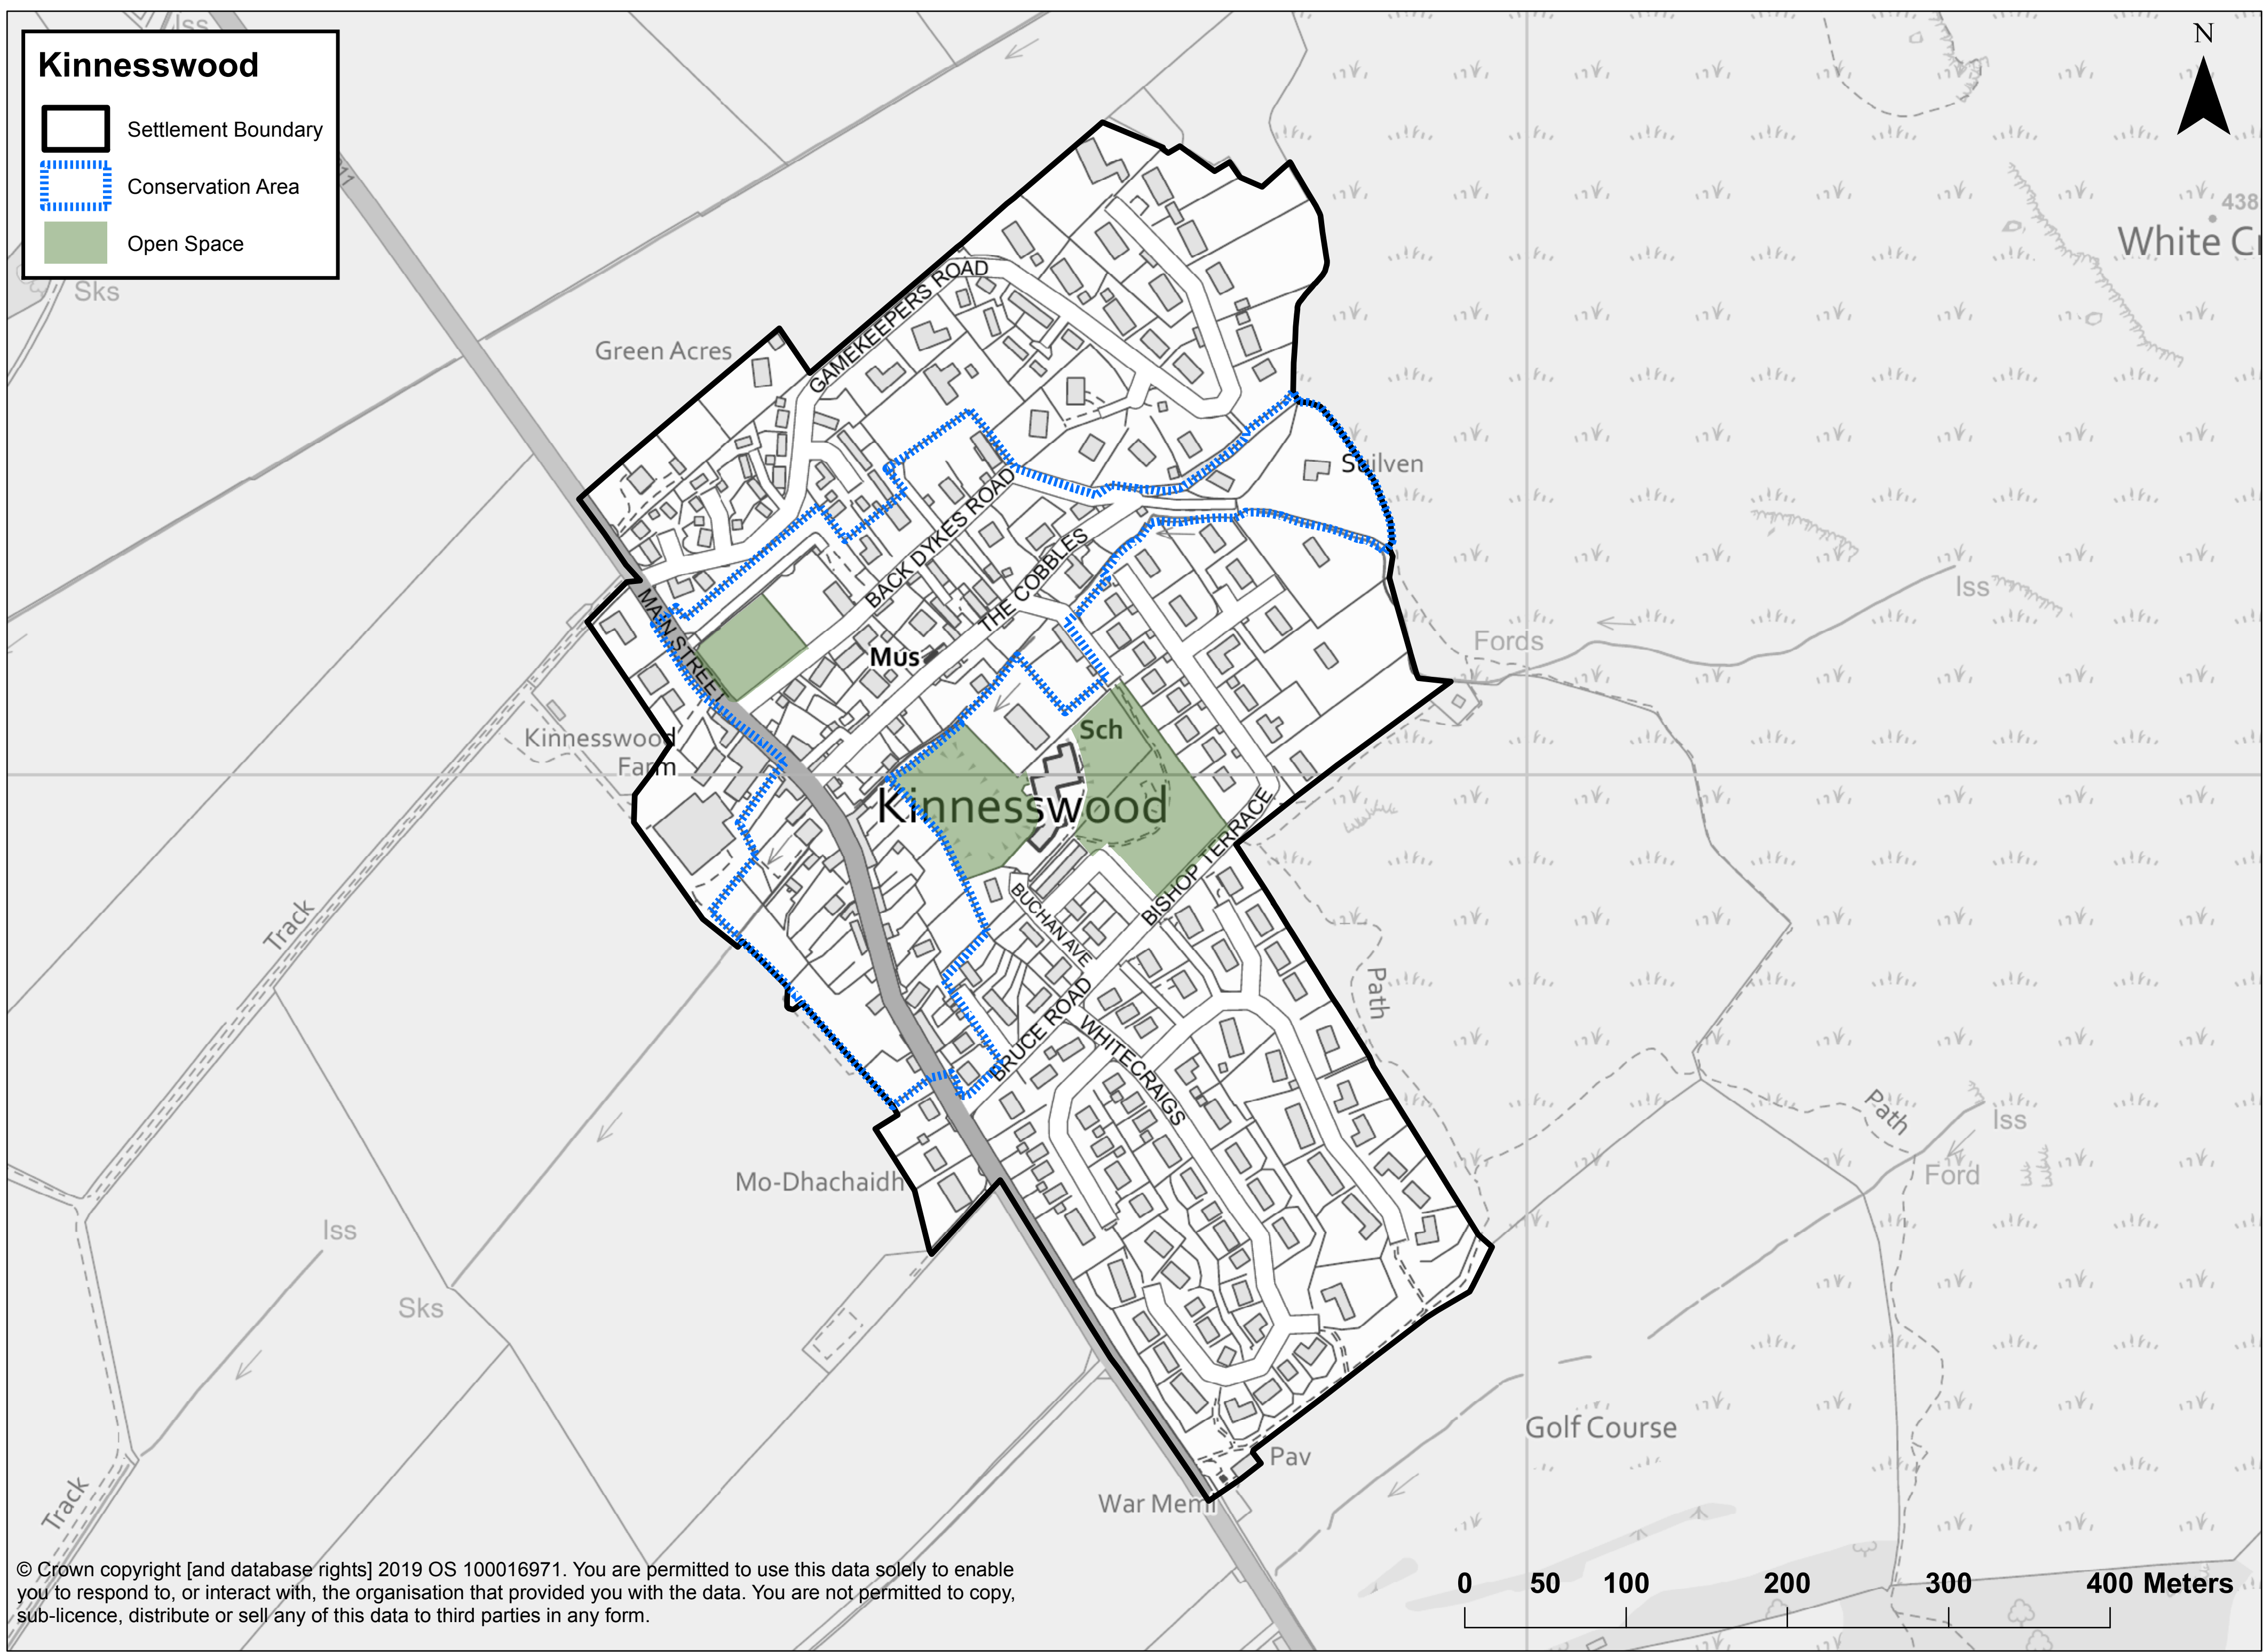

Kinnesswood

- Settlement Boundary
- Conservation Area
- Open Space

© Crown copyright [and database rights] 2019 OS 100016971. You are permitted to use this data solely to enable you to respond to, or interact with, the organisation that provided you with the data. You are not permitted to copy, sub-licence, distribute or sell any of this data to third parties in any form.