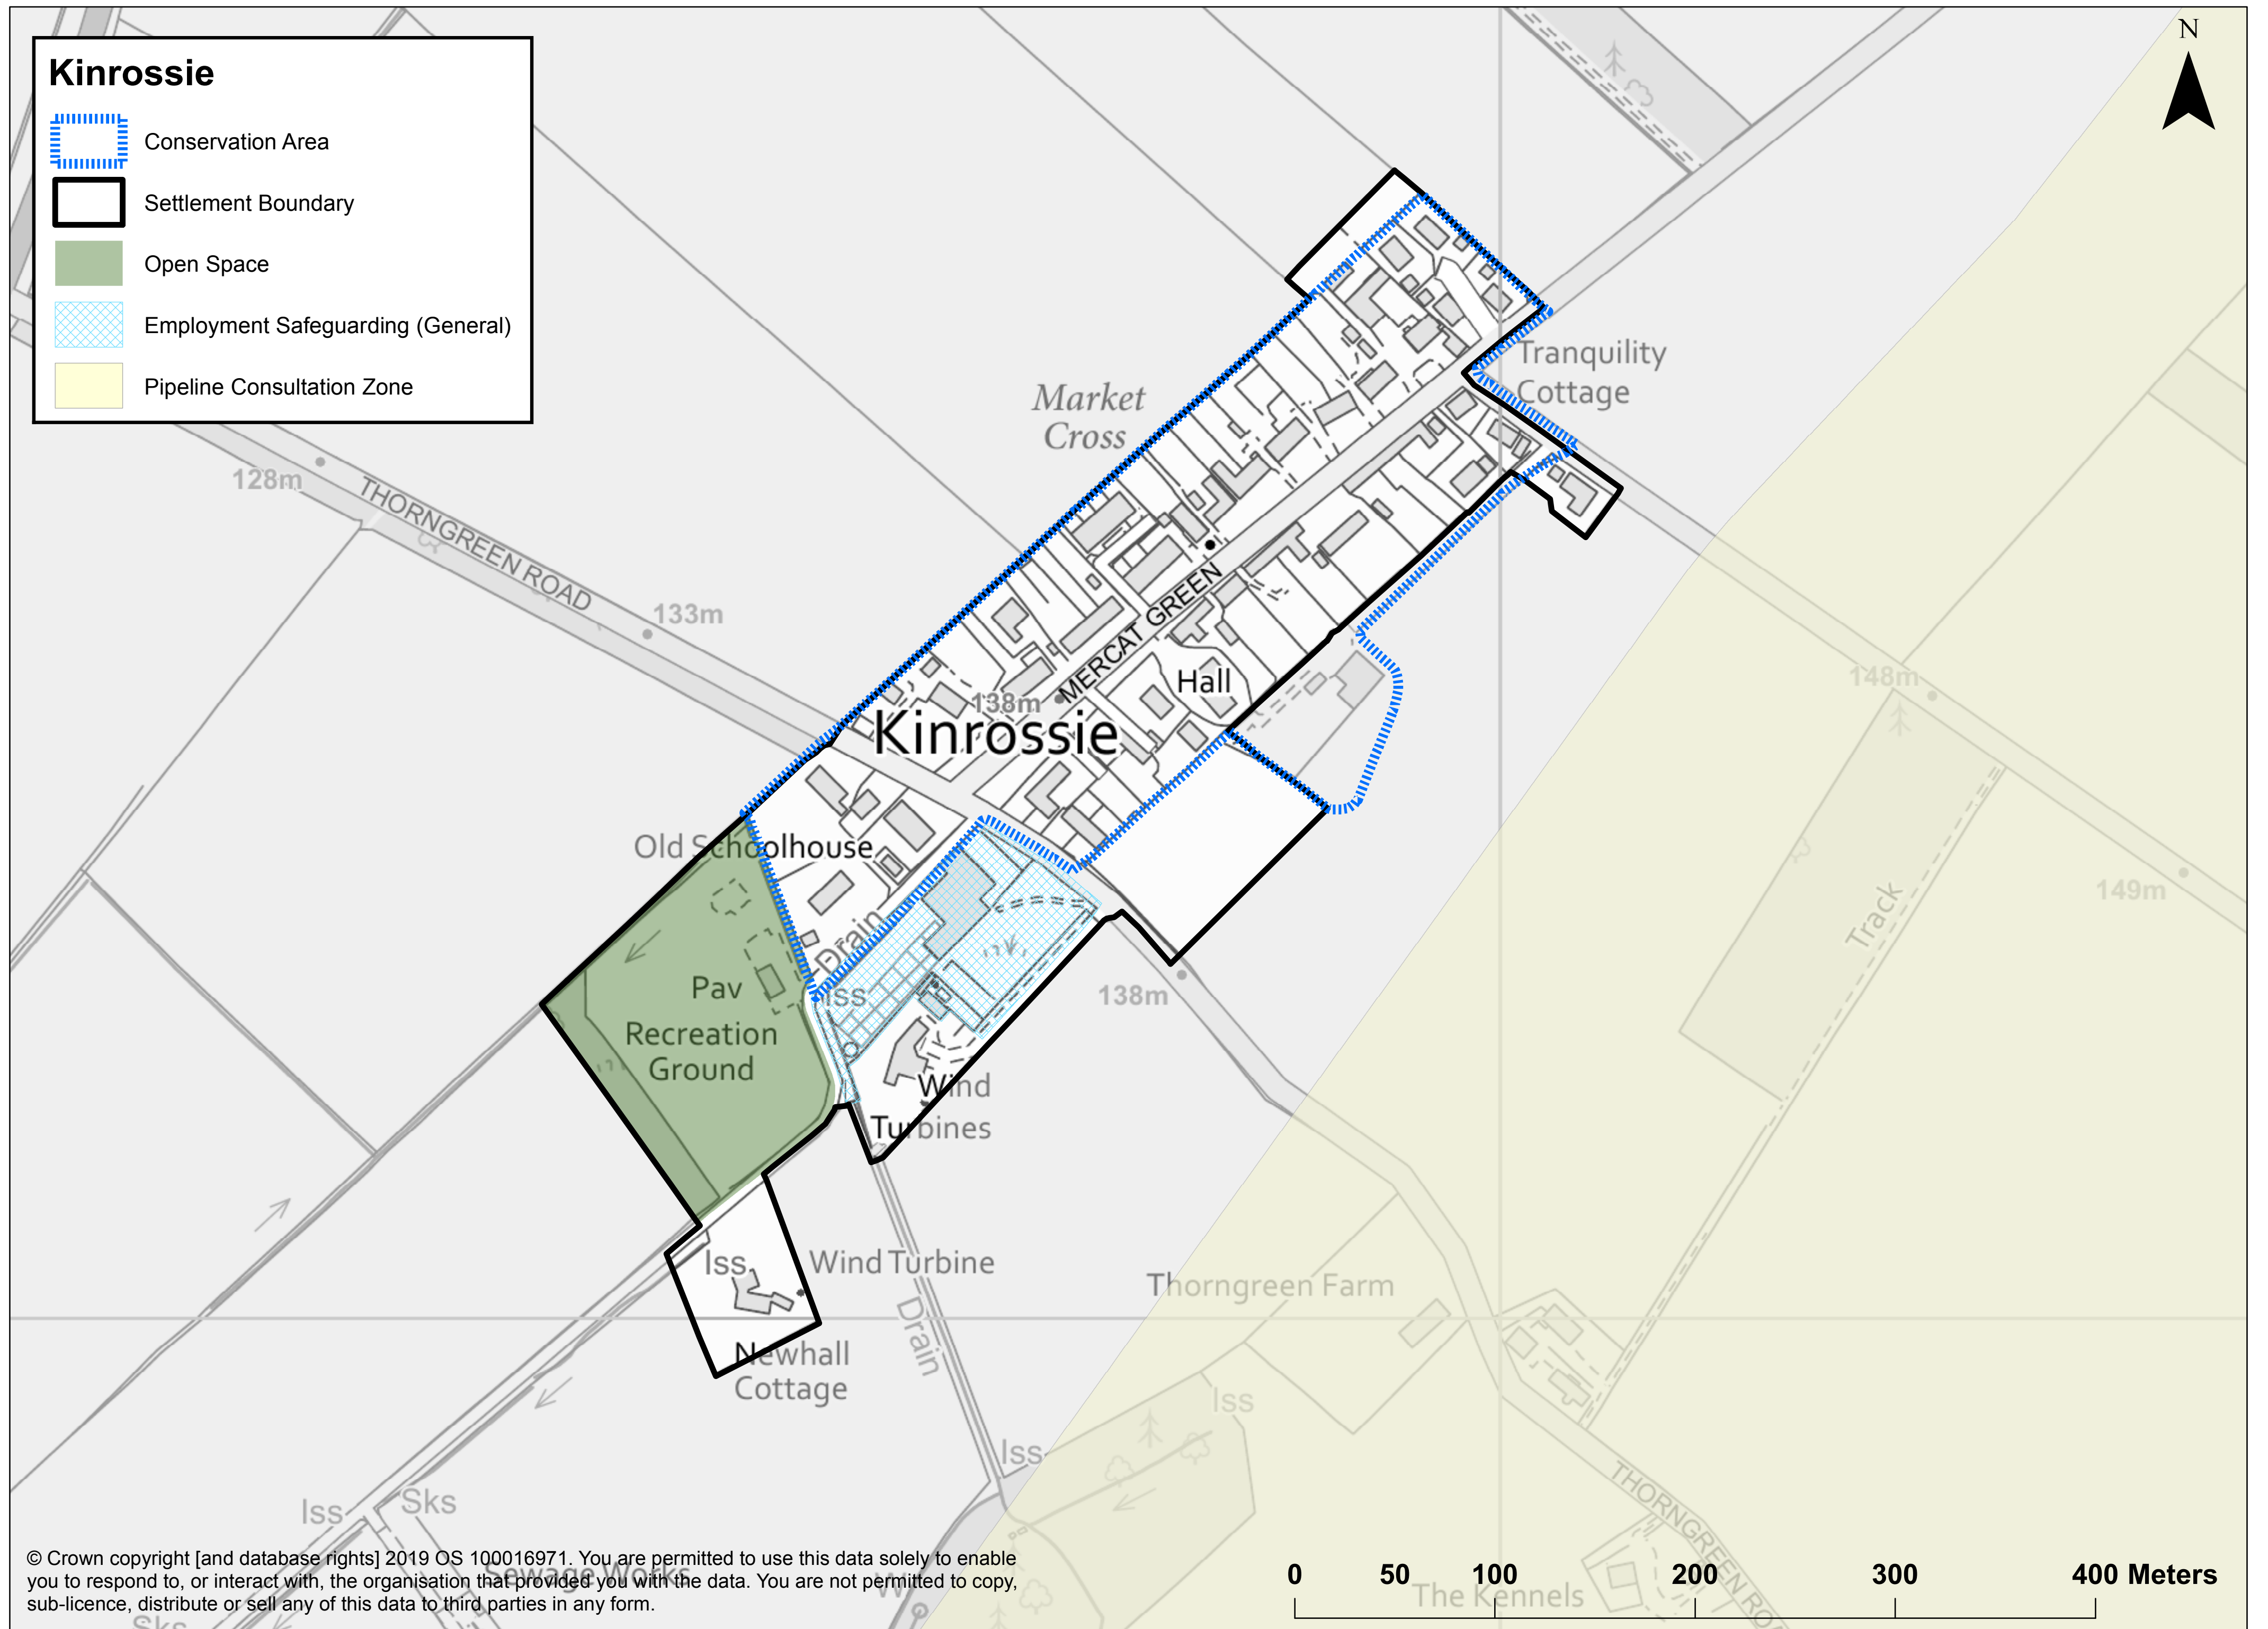

Kinrossie

-  Conservation Area
-  Settlement Boundary
-  Open Space
-  Employment Safeguarding (General)
-  Pipeline Consultation Zone

© Crown copyright [and database rights] 2019 OS 100016971. You are permitted to use this data solely to enable you to respond to, or interact with, the organisation that provided you with the data. You are not permitted to copy, sub-licence, distribute or sell any of this data to third parties in any form.