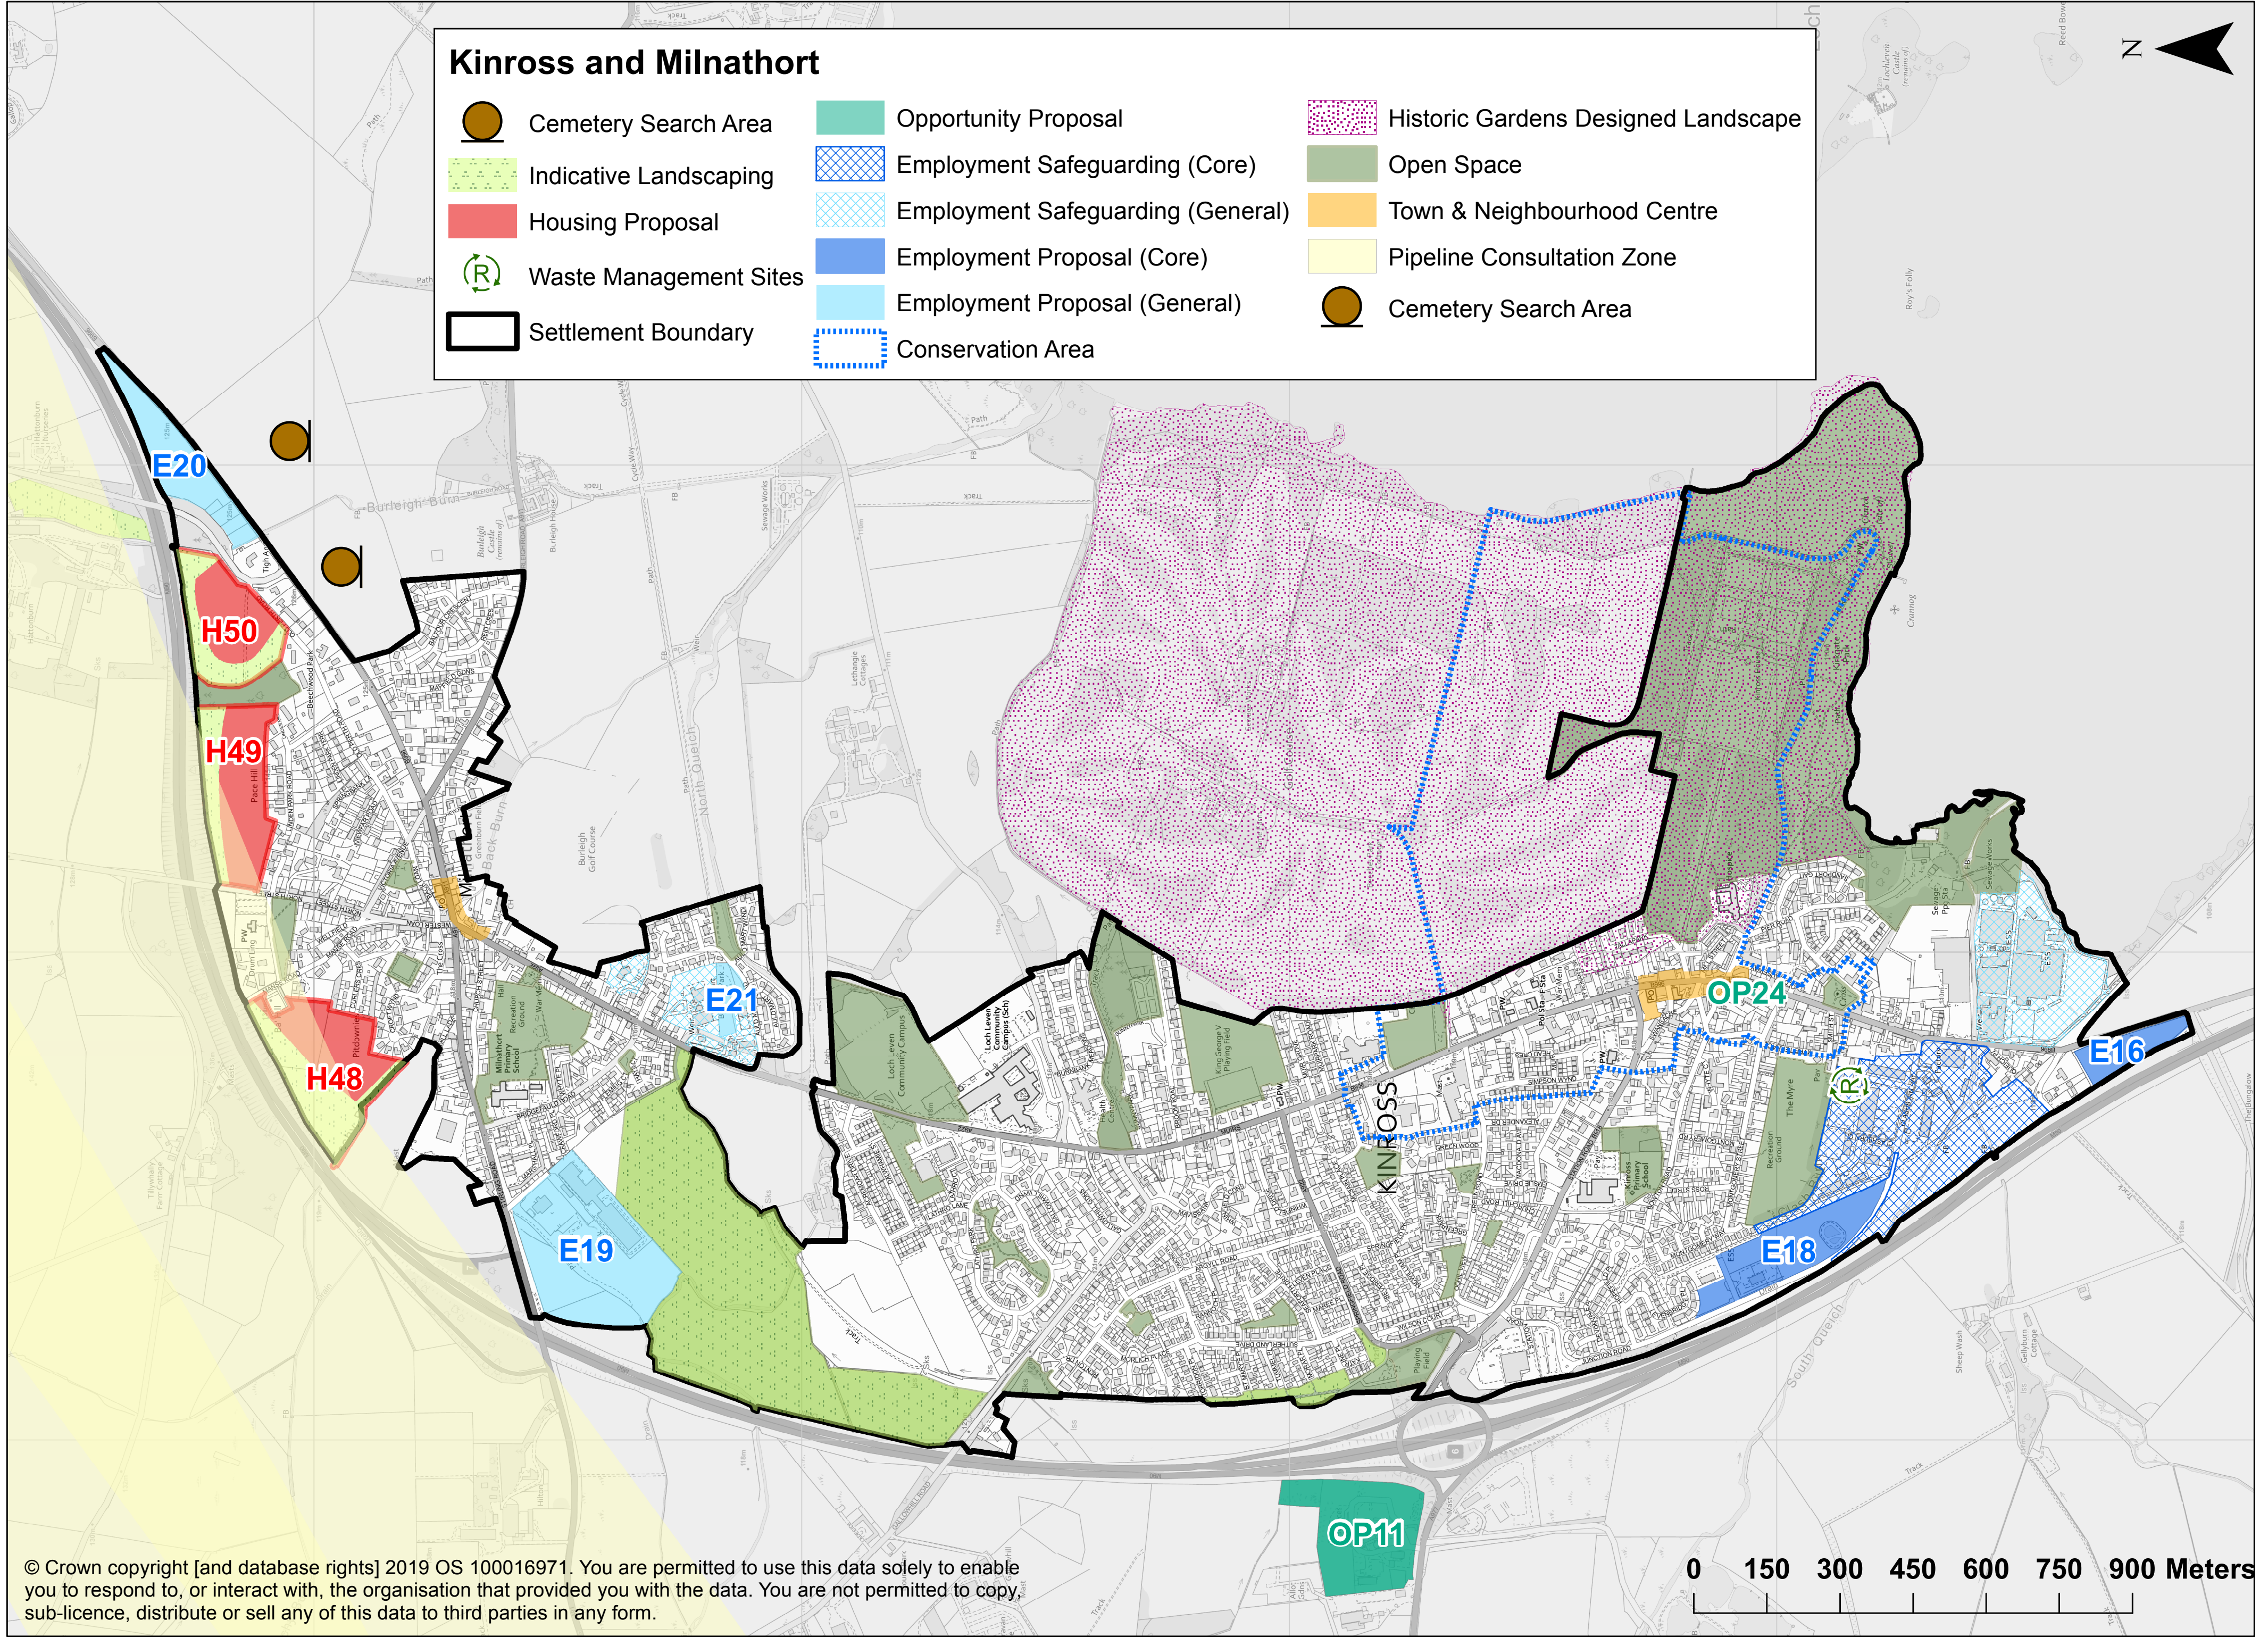

Kinross and Milnathort

- | | | |
|---|---|---|
|  Cemetery Search Area |  Opportunity Proposal |  Historic Gardens Designed Landscape |
|  Indicative Landscaping |  Employment Safeguarding (Core) |  Open Space |
|  Housing Proposal |  Employment Safeguarding (General) |  Town & Neighbourhood Centre |
|  Waste Management Sites |  Employment Proposal (Core) |  Pipeline Consultation Zone |
|  Settlement Boundary |  Employment Proposal (General) |  Cemetery Search Area |
| |  Conservation Area | |

© Crown copyright [and database rights] 2019 OS 100016971. You are permitted to use this data solely to enable you to respond to, or interact with, the organisation that provided you with the data. You are not permitted to copy, sub-licence, distribute or sell any of this data to third parties in any form.