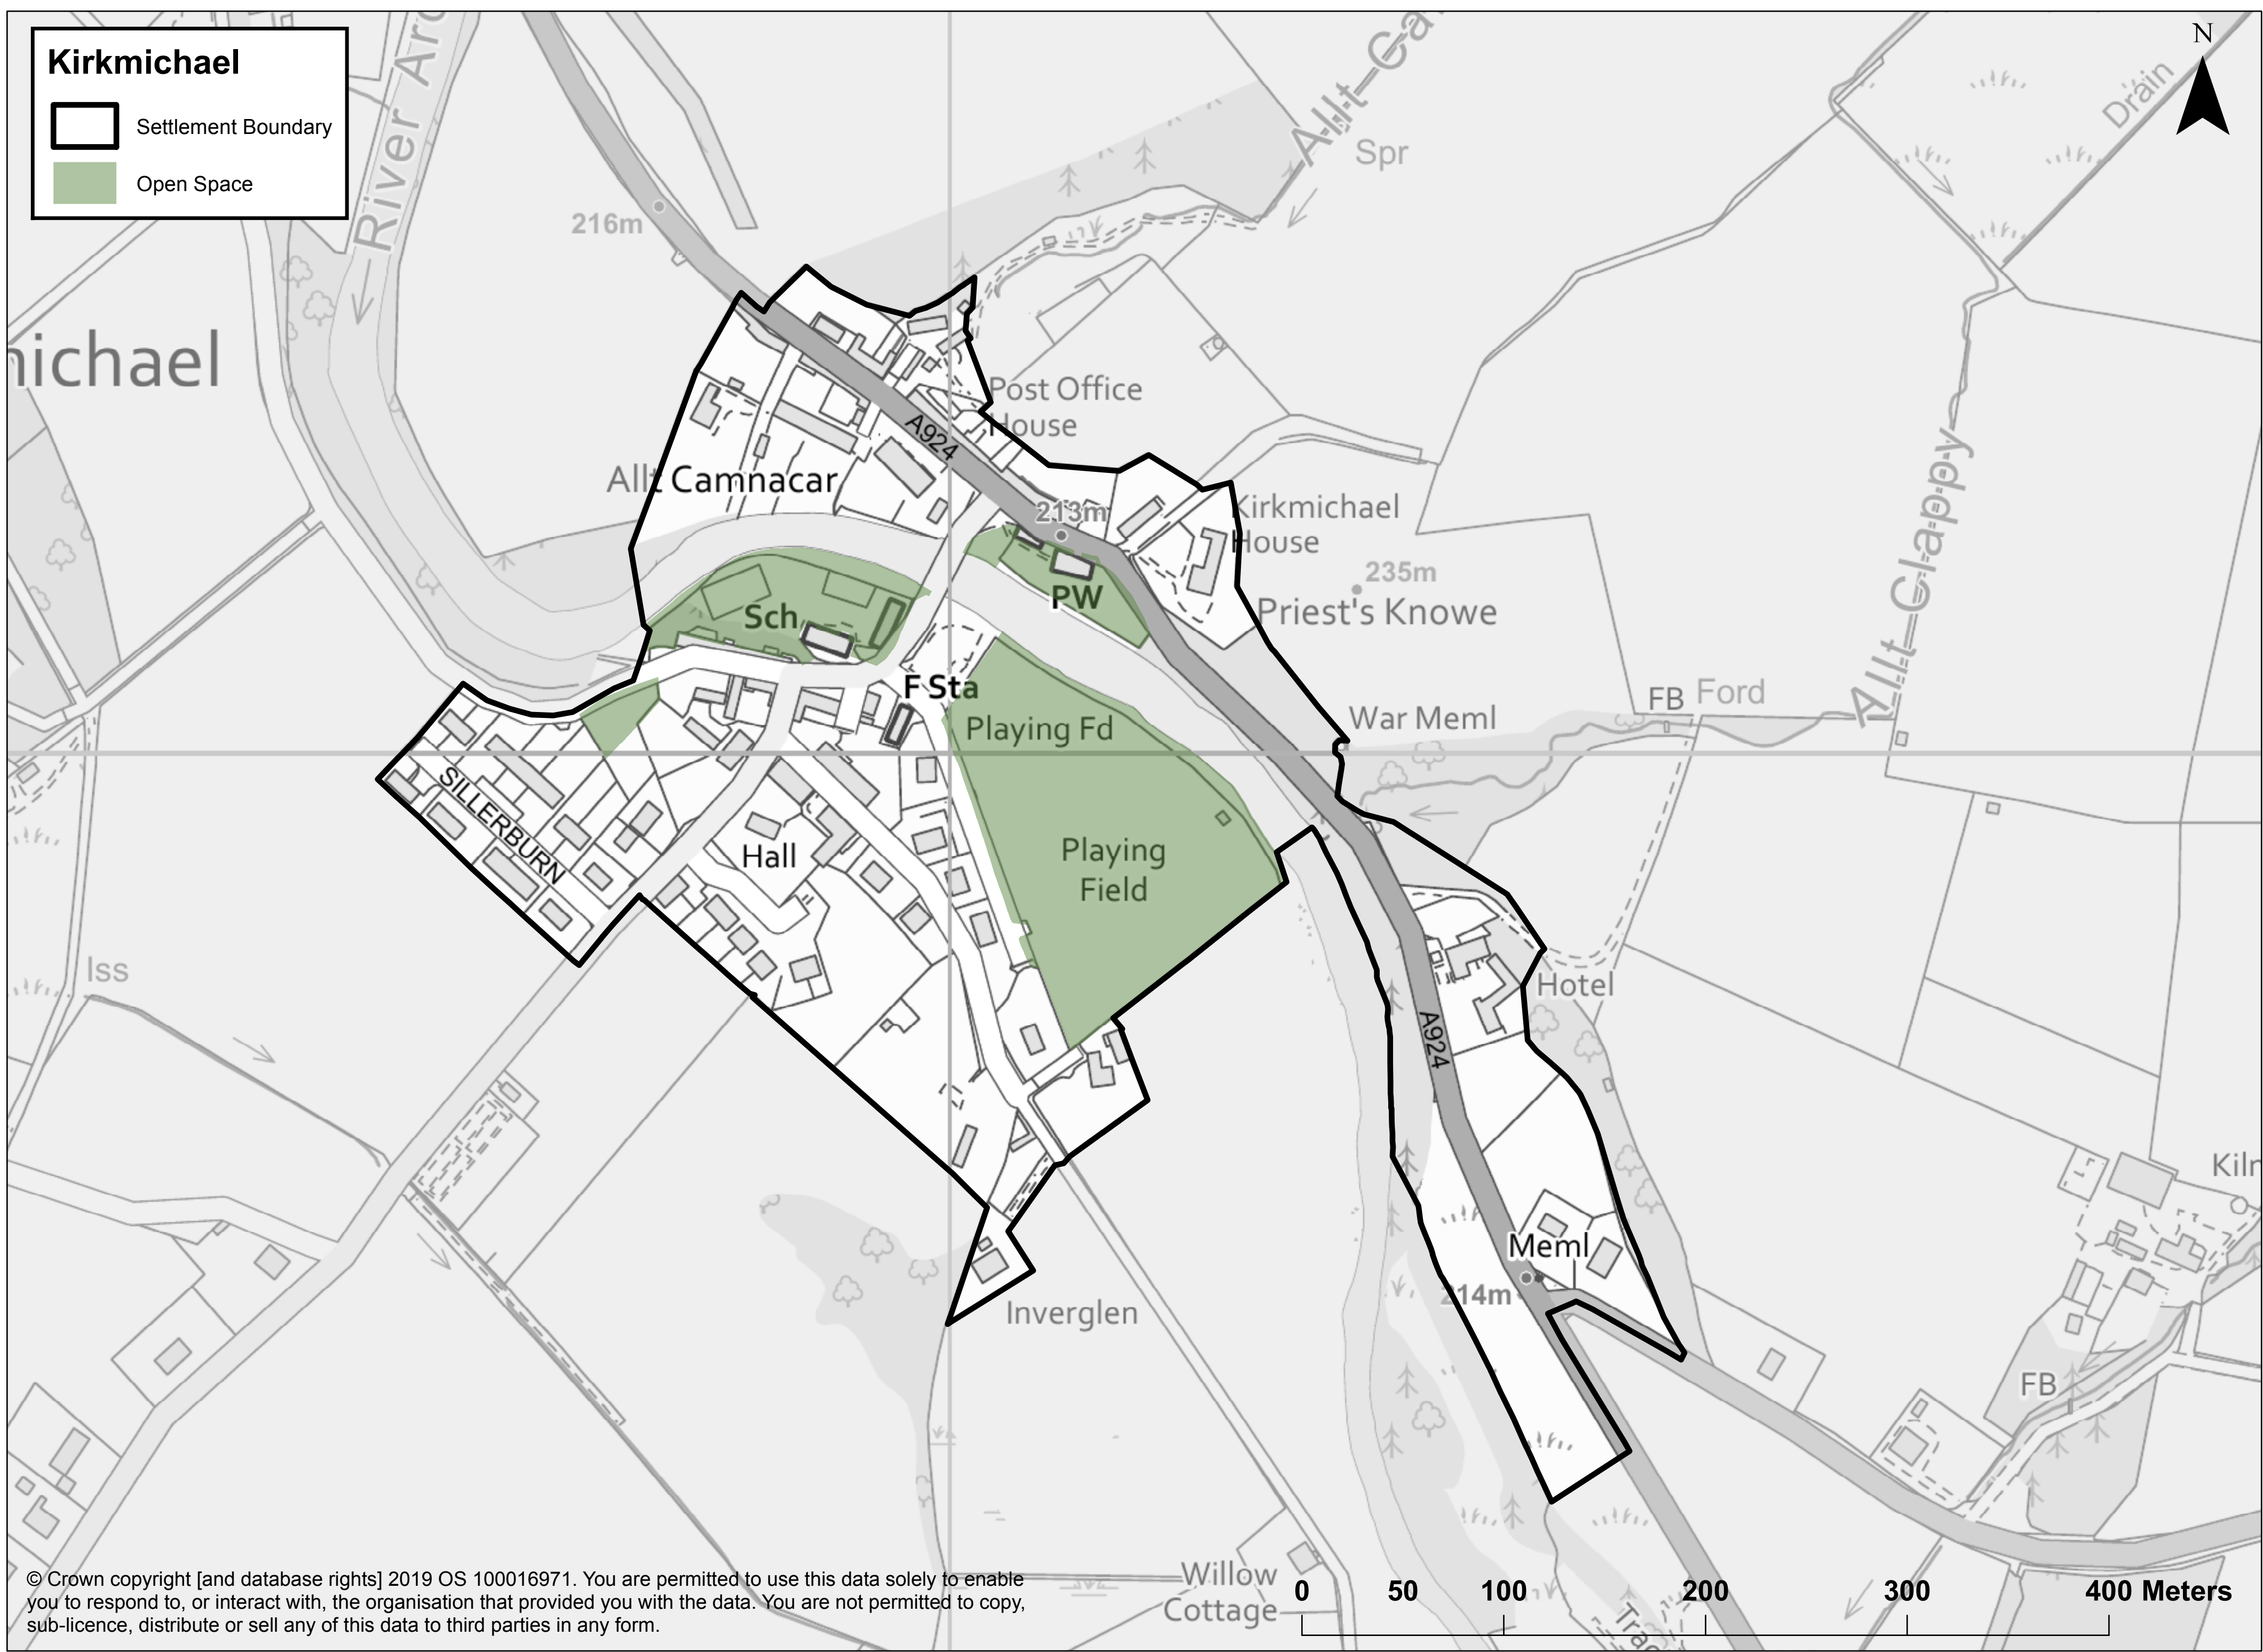

Kirkmichael

- Settlement Boundary
- Open Space

© Crown copyright [and database rights] 2019 OS 100016971. You are permitted to use this data solely to enable you to respond to, or interact with, the organisation that provided you with the data. You are not permitted to copy, sub-licence, distribute or sell any of this data to third parties in any form.