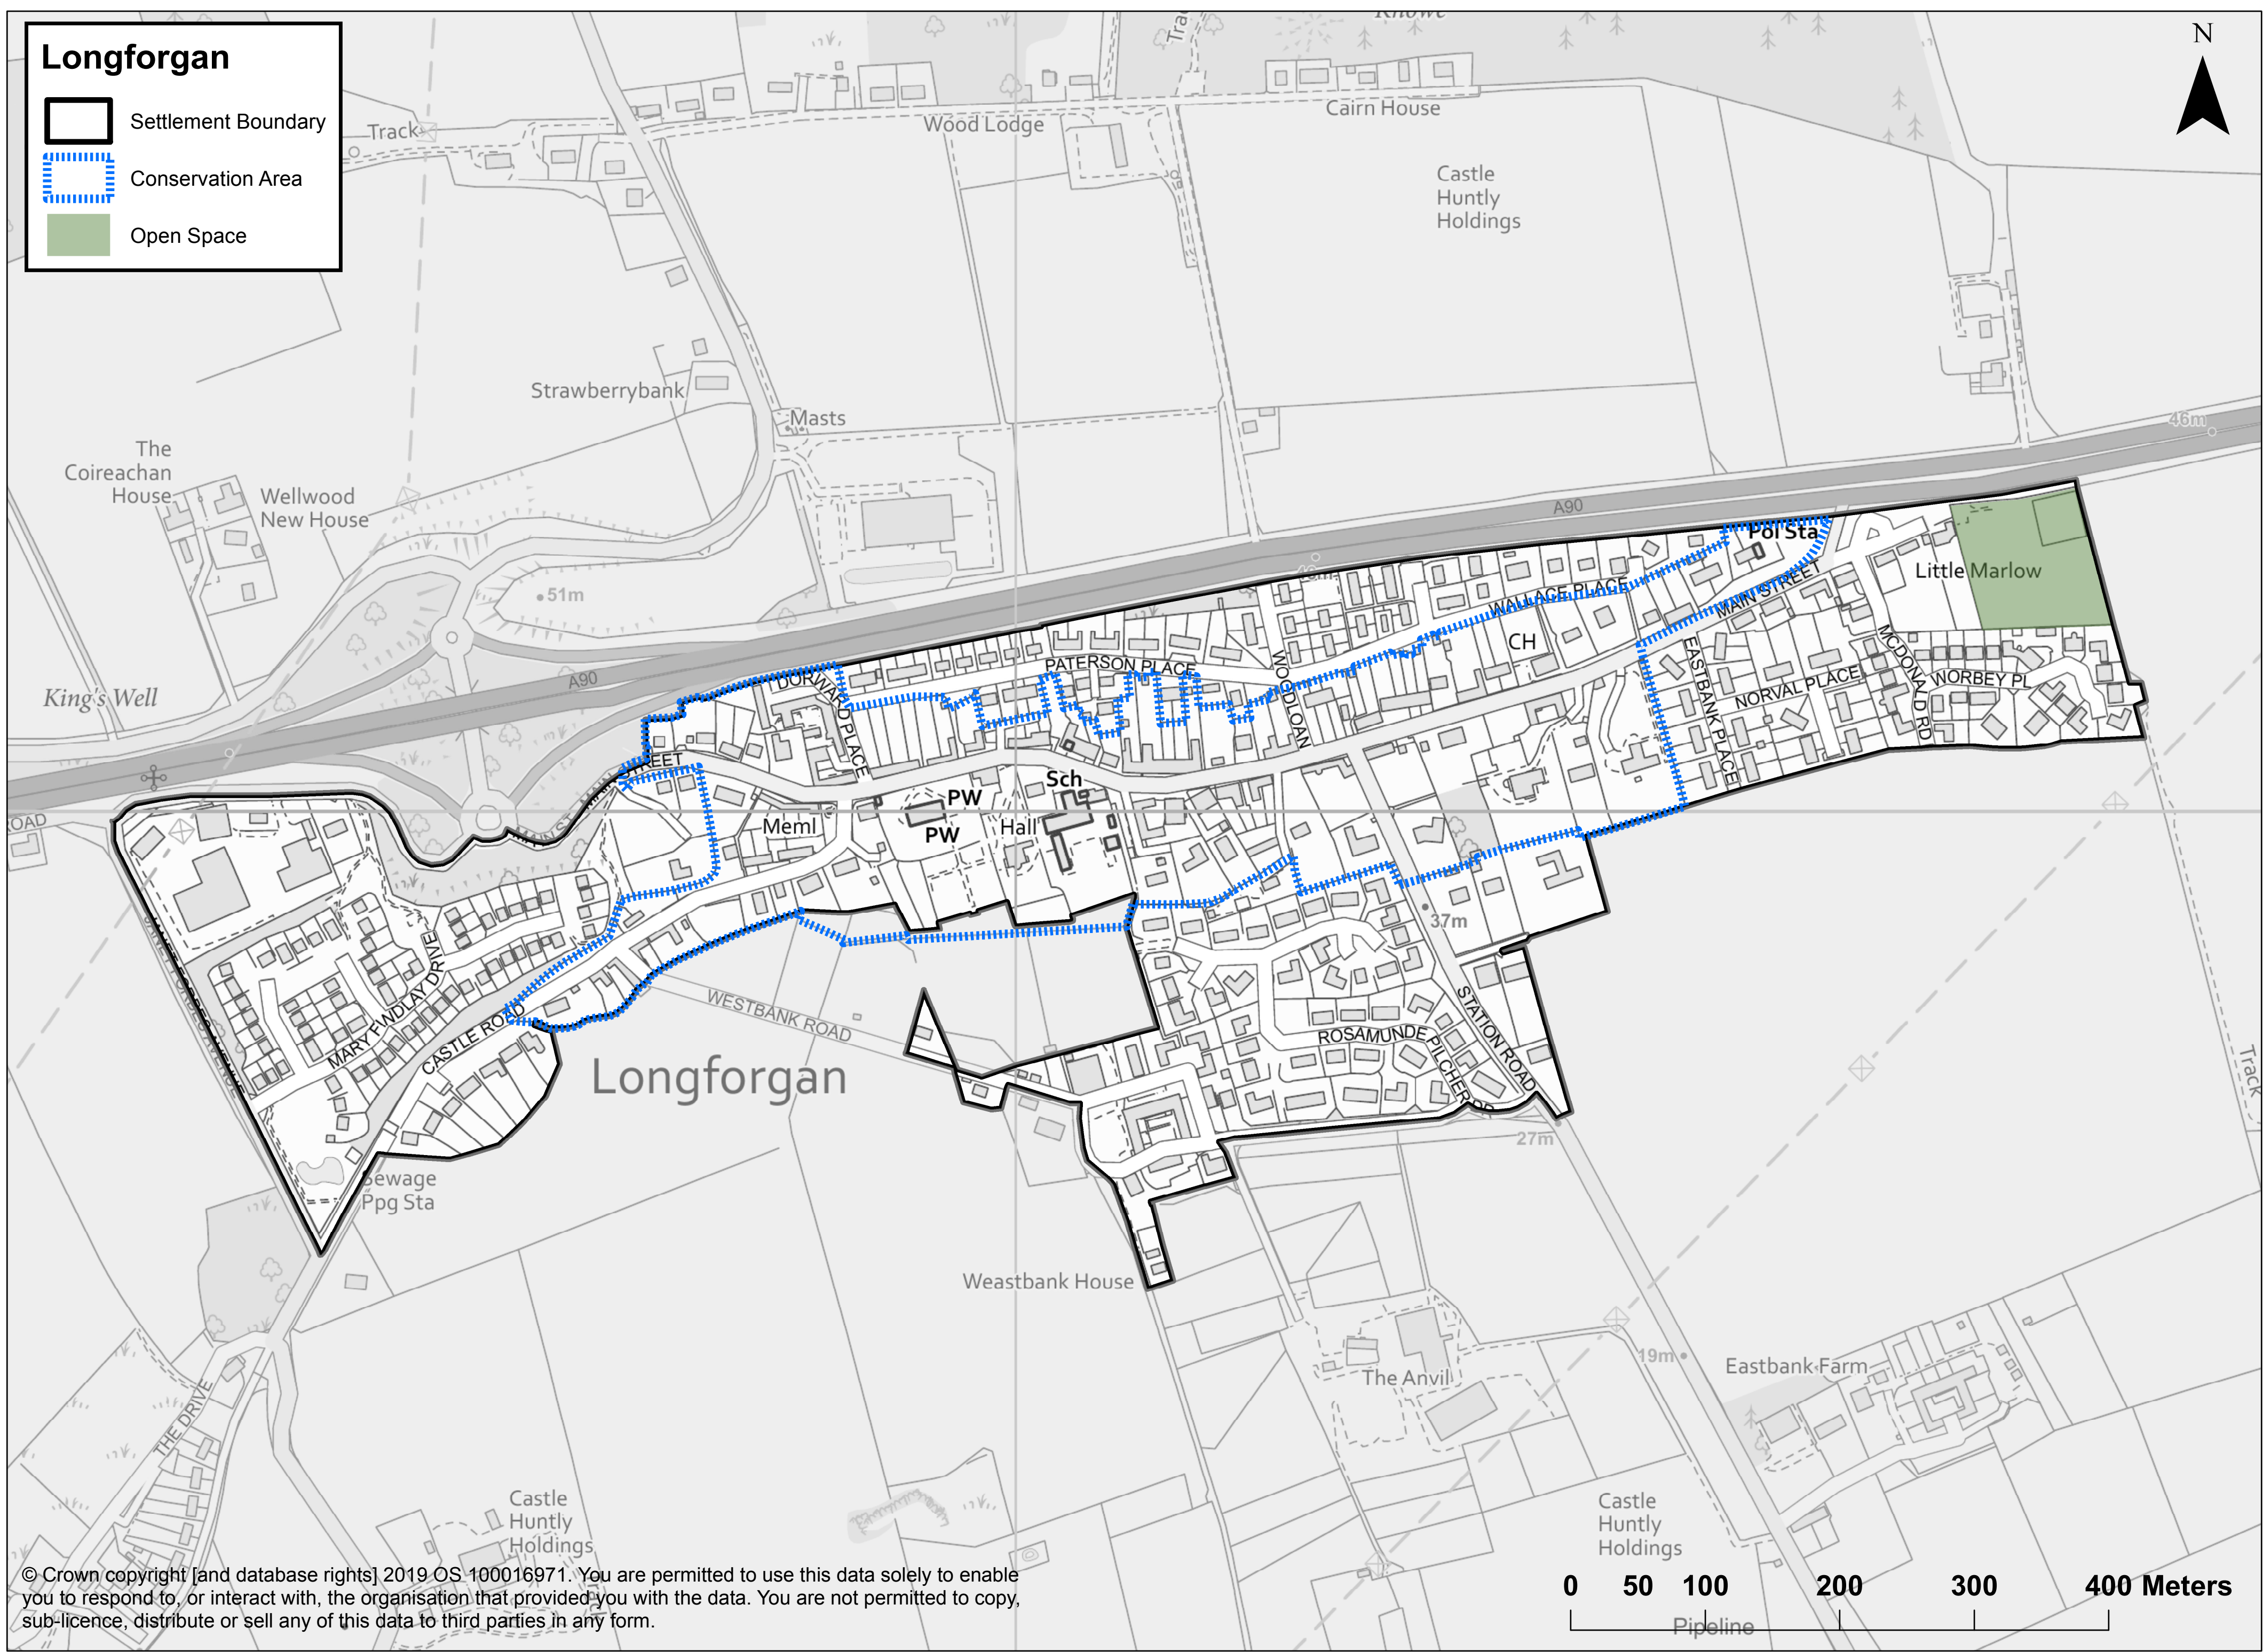

# Longforgan

-  Settlement Boundary
-  Conservation Area
-  Open Space

© Crown copyright [and database rights] 2019 OS 100016971. You are permitted to use this data solely to enable you to respond to, or interact with, the organisation that provided you with the data. You are not permitted to copy, sub-licence, distribute or sell any of this data to third parties in any form.