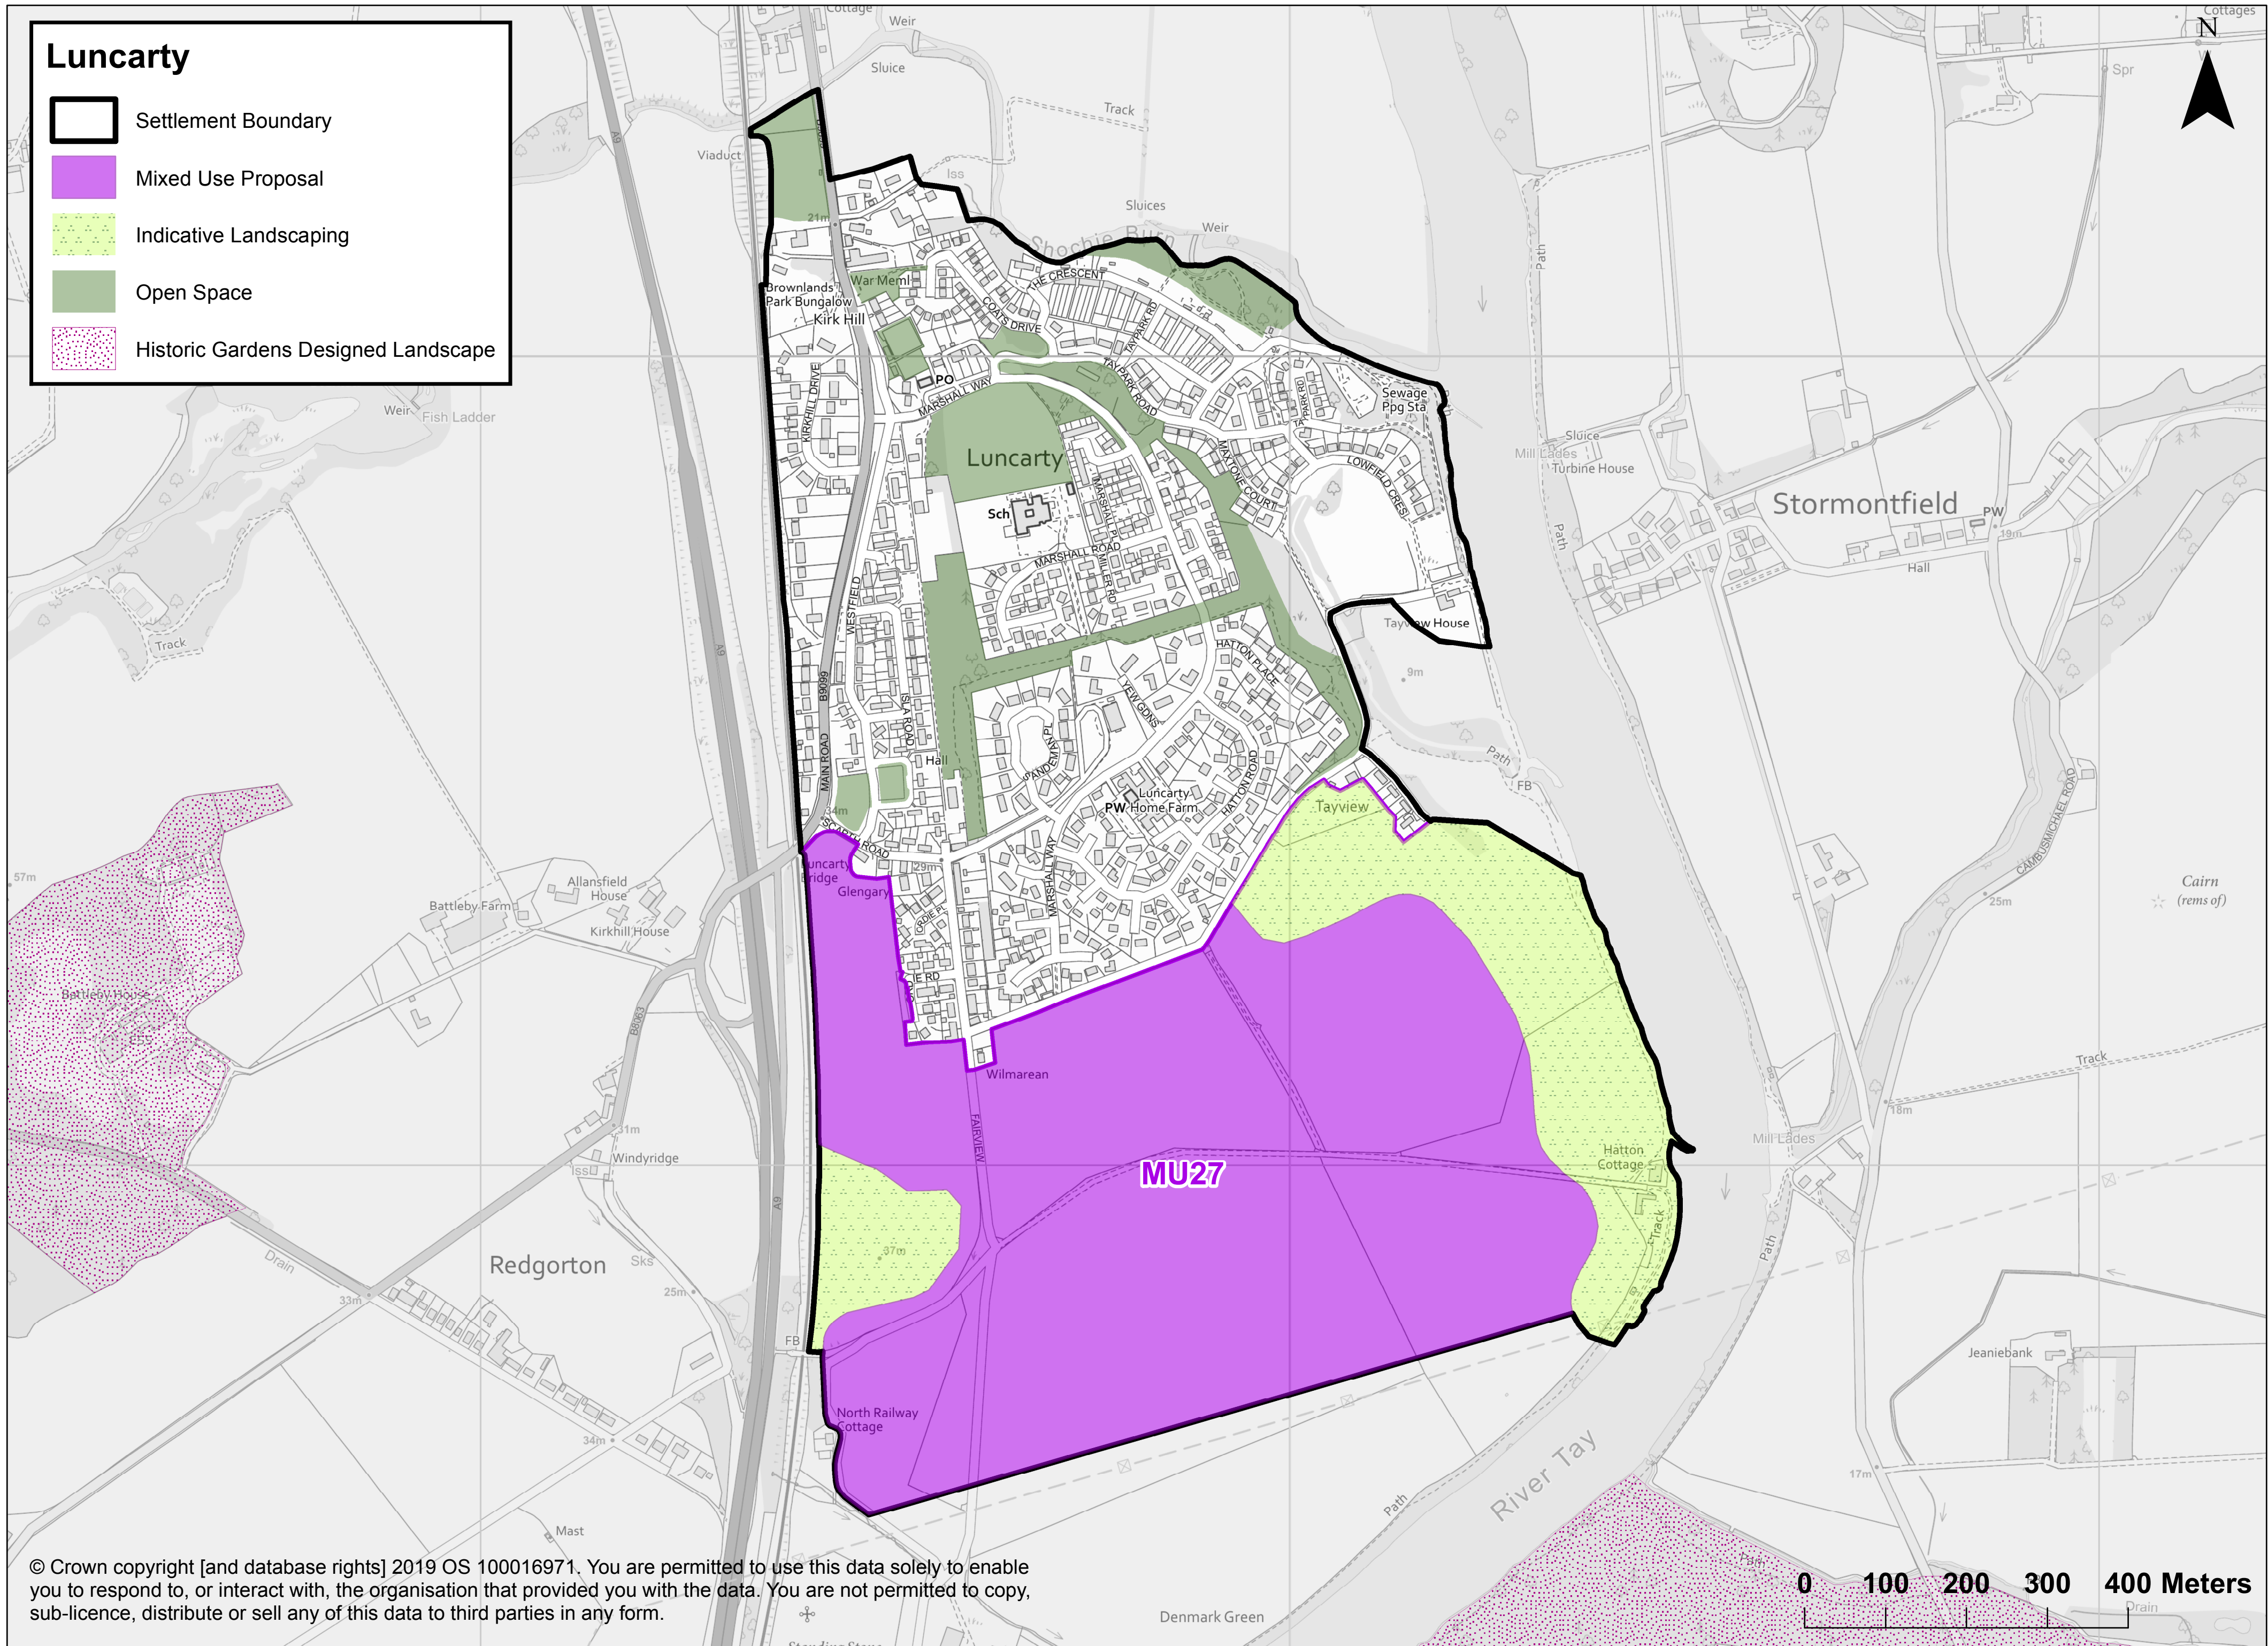

# Luncarty

-  Settlement Boundary
-  Mixed Use Proposal
-  Indicative Landscaping
-  Open Space
-  Historic Gardens Designed Landscape

© Crown copyright [and database rights] 2019 OS 100016971. You are permitted to use this data solely to enable you to respond to, or interact with, the organisation that provided you with the data. You are not permitted to copy, sub-licence, distribute or sell any of this data to third parties in any form.