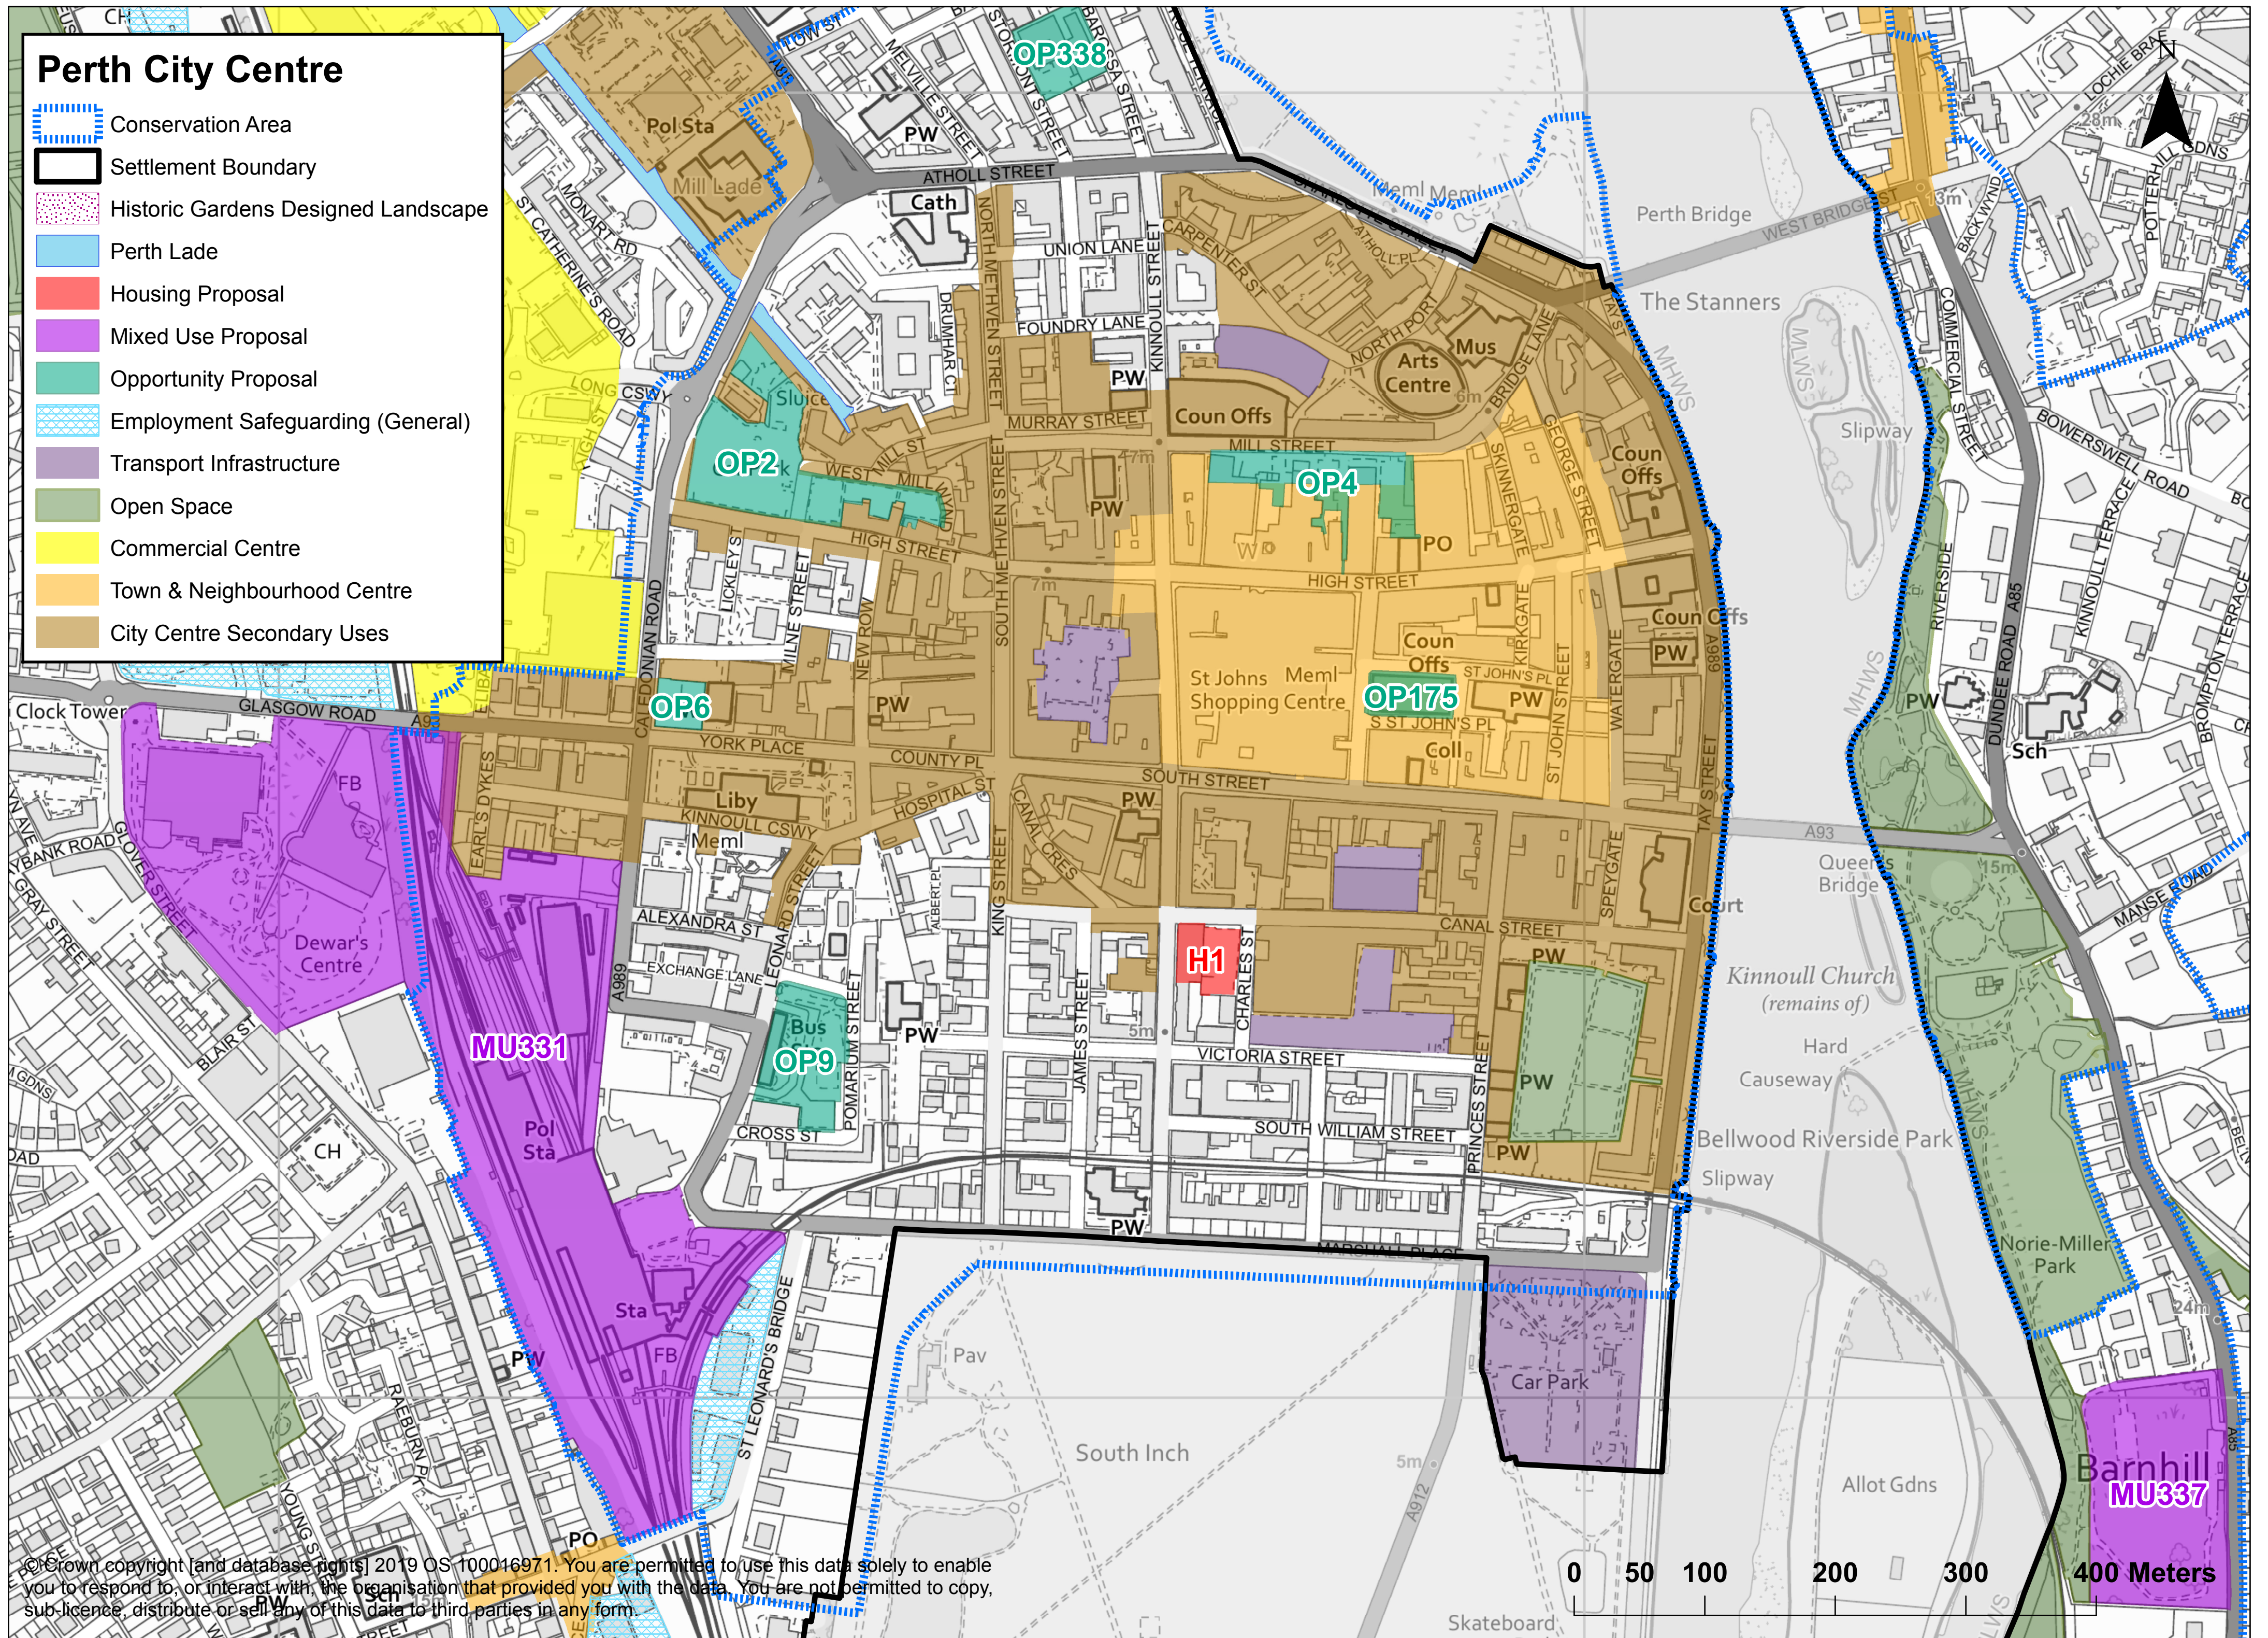

Perth City Centre

-  Conservation Area
-  Settlement Boundary
-  Historic Gardens Designed Landscape
-  Perth Lade
-  Housing Proposal
-  Mixed Use Proposal
-  Opportunity Proposal
-  Employment Safeguarding (General)
-  Transport Infrastructure
-  Open Space
-  Commercial Centre
-  Town & Neighbourhood Centre
-  City Centre Secondary Uses

© Crown copyright (and database rights) 2019 OS 100016971. You are permitted to use this data solely to enable you to respond to, or interact with, the organisation that provided you with the data. You are not permitted to copy, sub-licence, distribute or sell any of this data to third parties in any form.

0 50 100 200 300 400 Meters