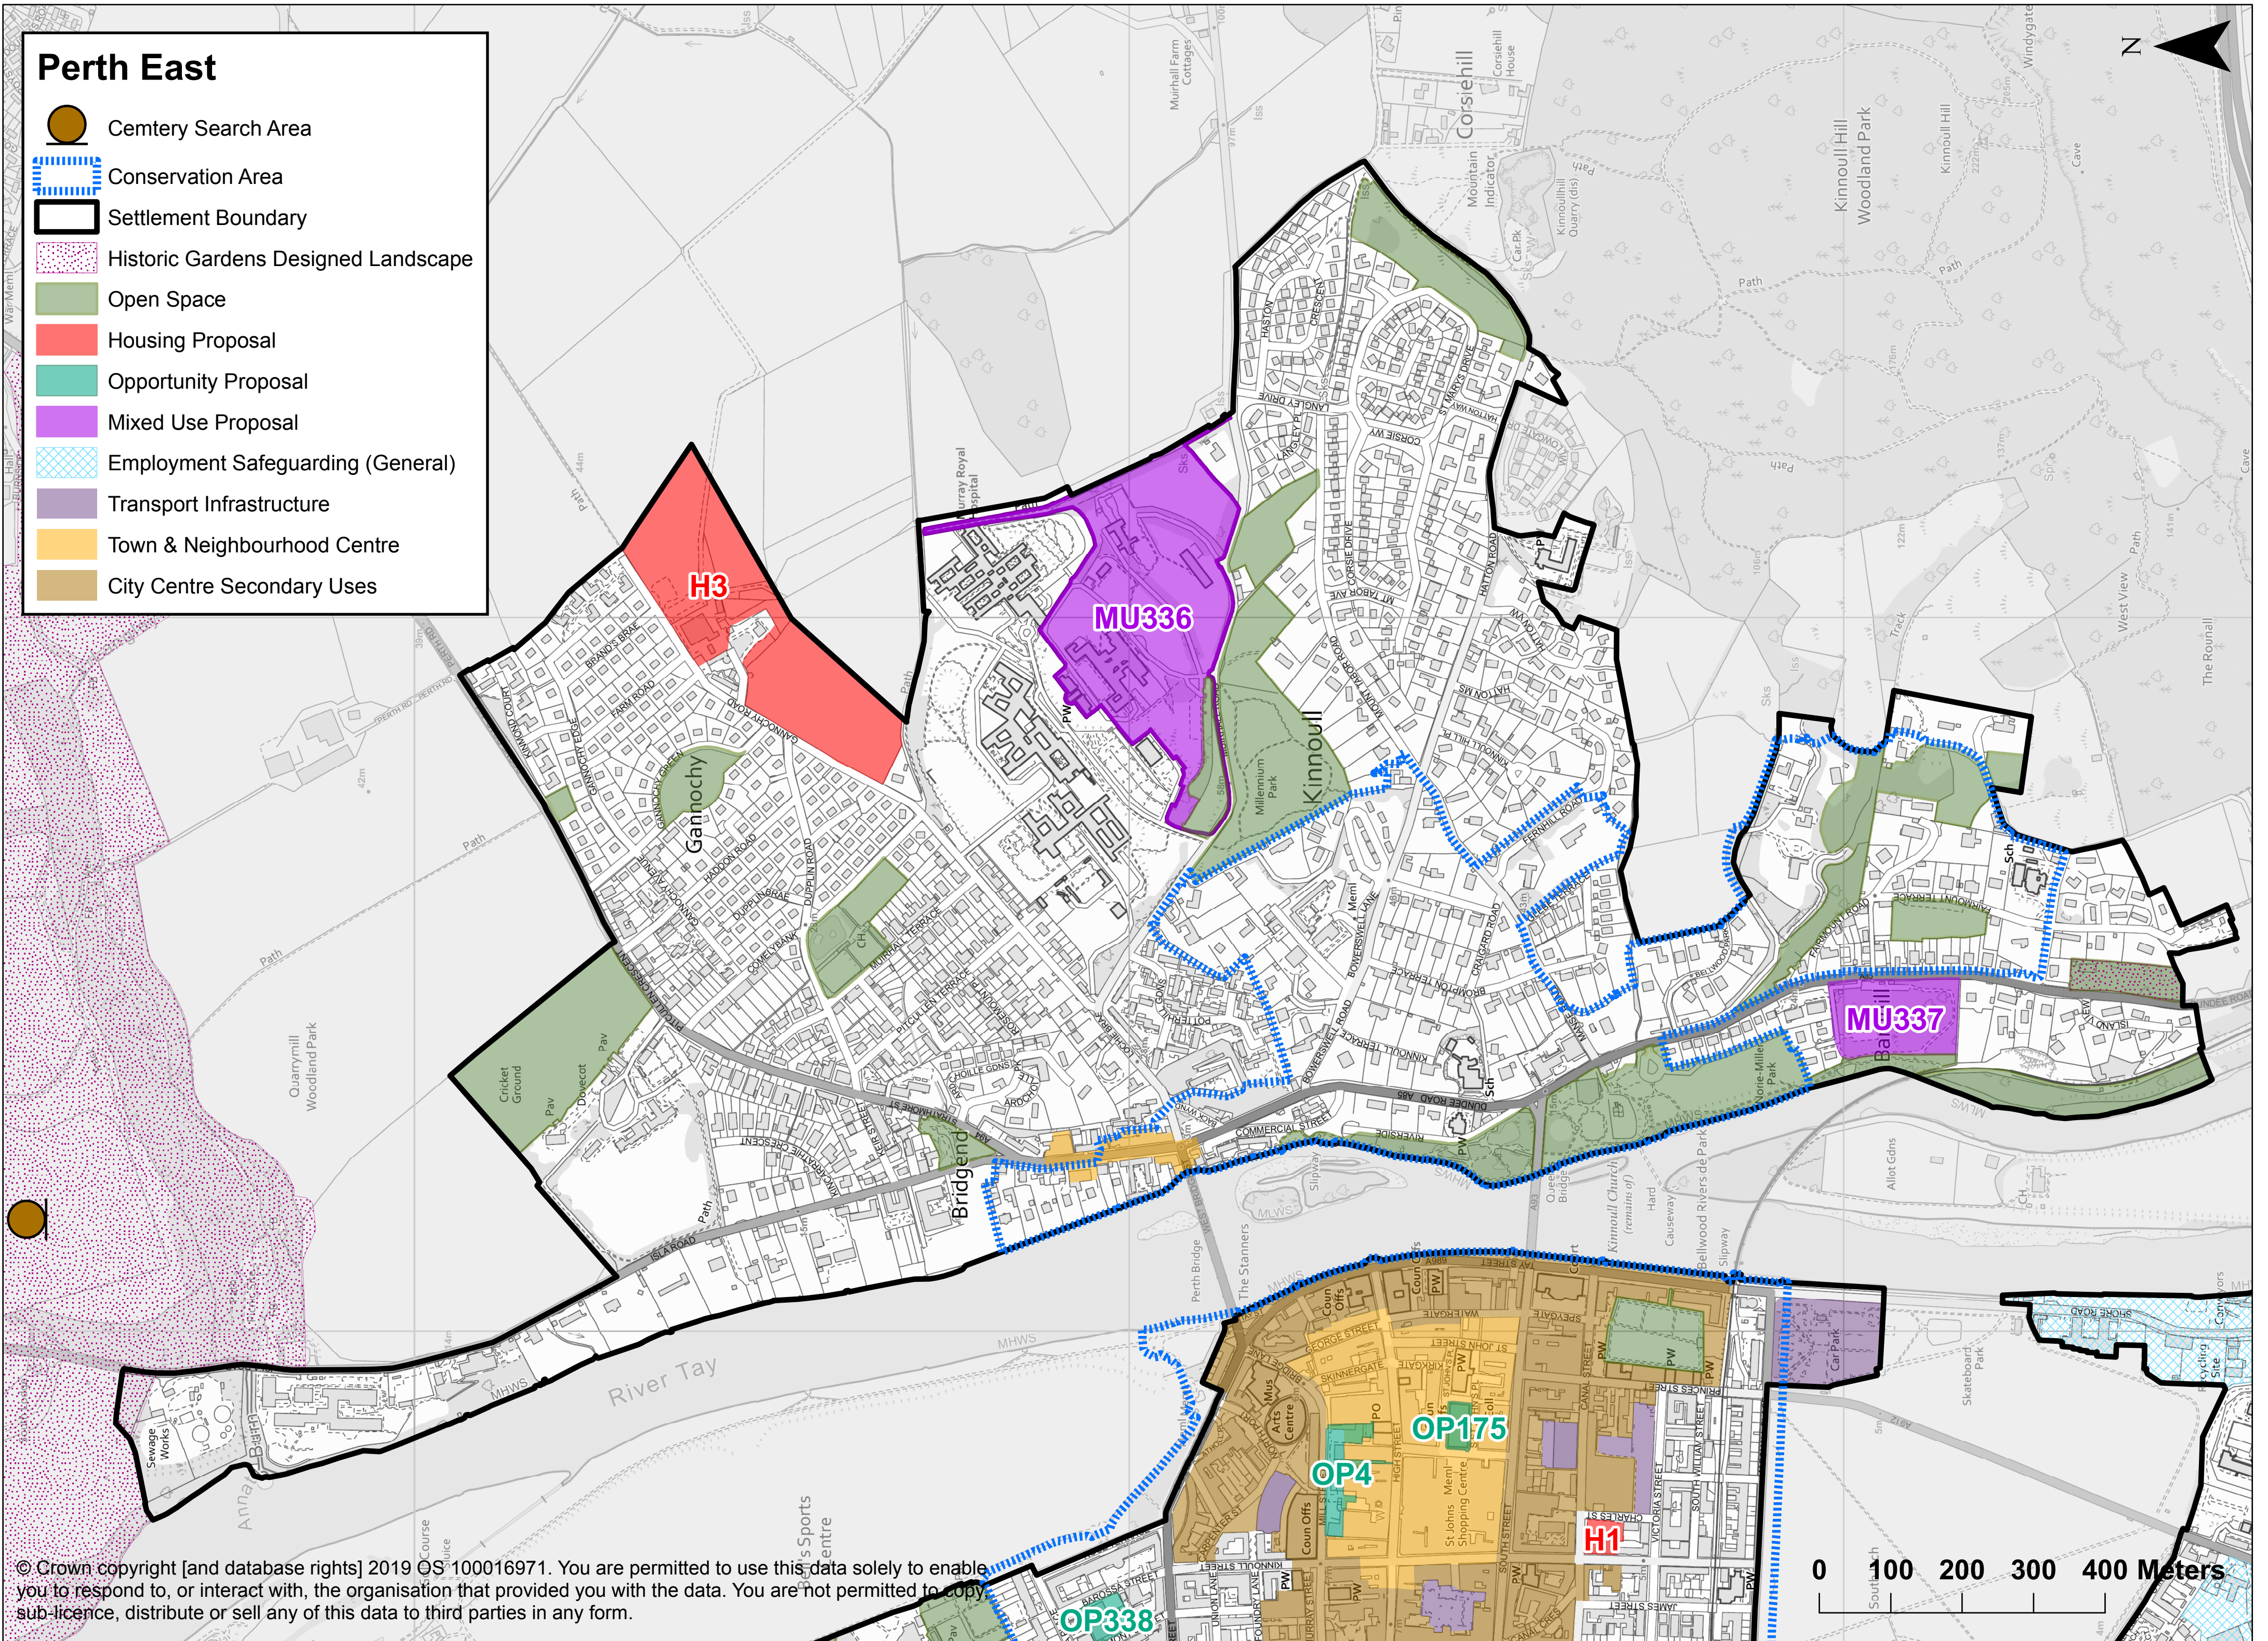

# Perth East

-  Cemetery Search Area
-  Conservation Area
-  Settlement Boundary
-  Historic Gardens Designed Landscape
-  Open Space
-  Housing Proposal
-  Opportunity Proposal
-  Employment Safeguarding (General)
-  Transport Infrastructure
-  Town & Neighbourhood Centre
-  City Centre Secondary Uses

© Crown copyright [and database rights] 2019 OS 100016971. You are permitted to use this data solely to enable you to respond to, or interact with, the organisation that provided you with the data. You are not permitted to copy, sub-licence, distribute or sell any of this data to third parties in any form.

0 100 200 300 400 Meters