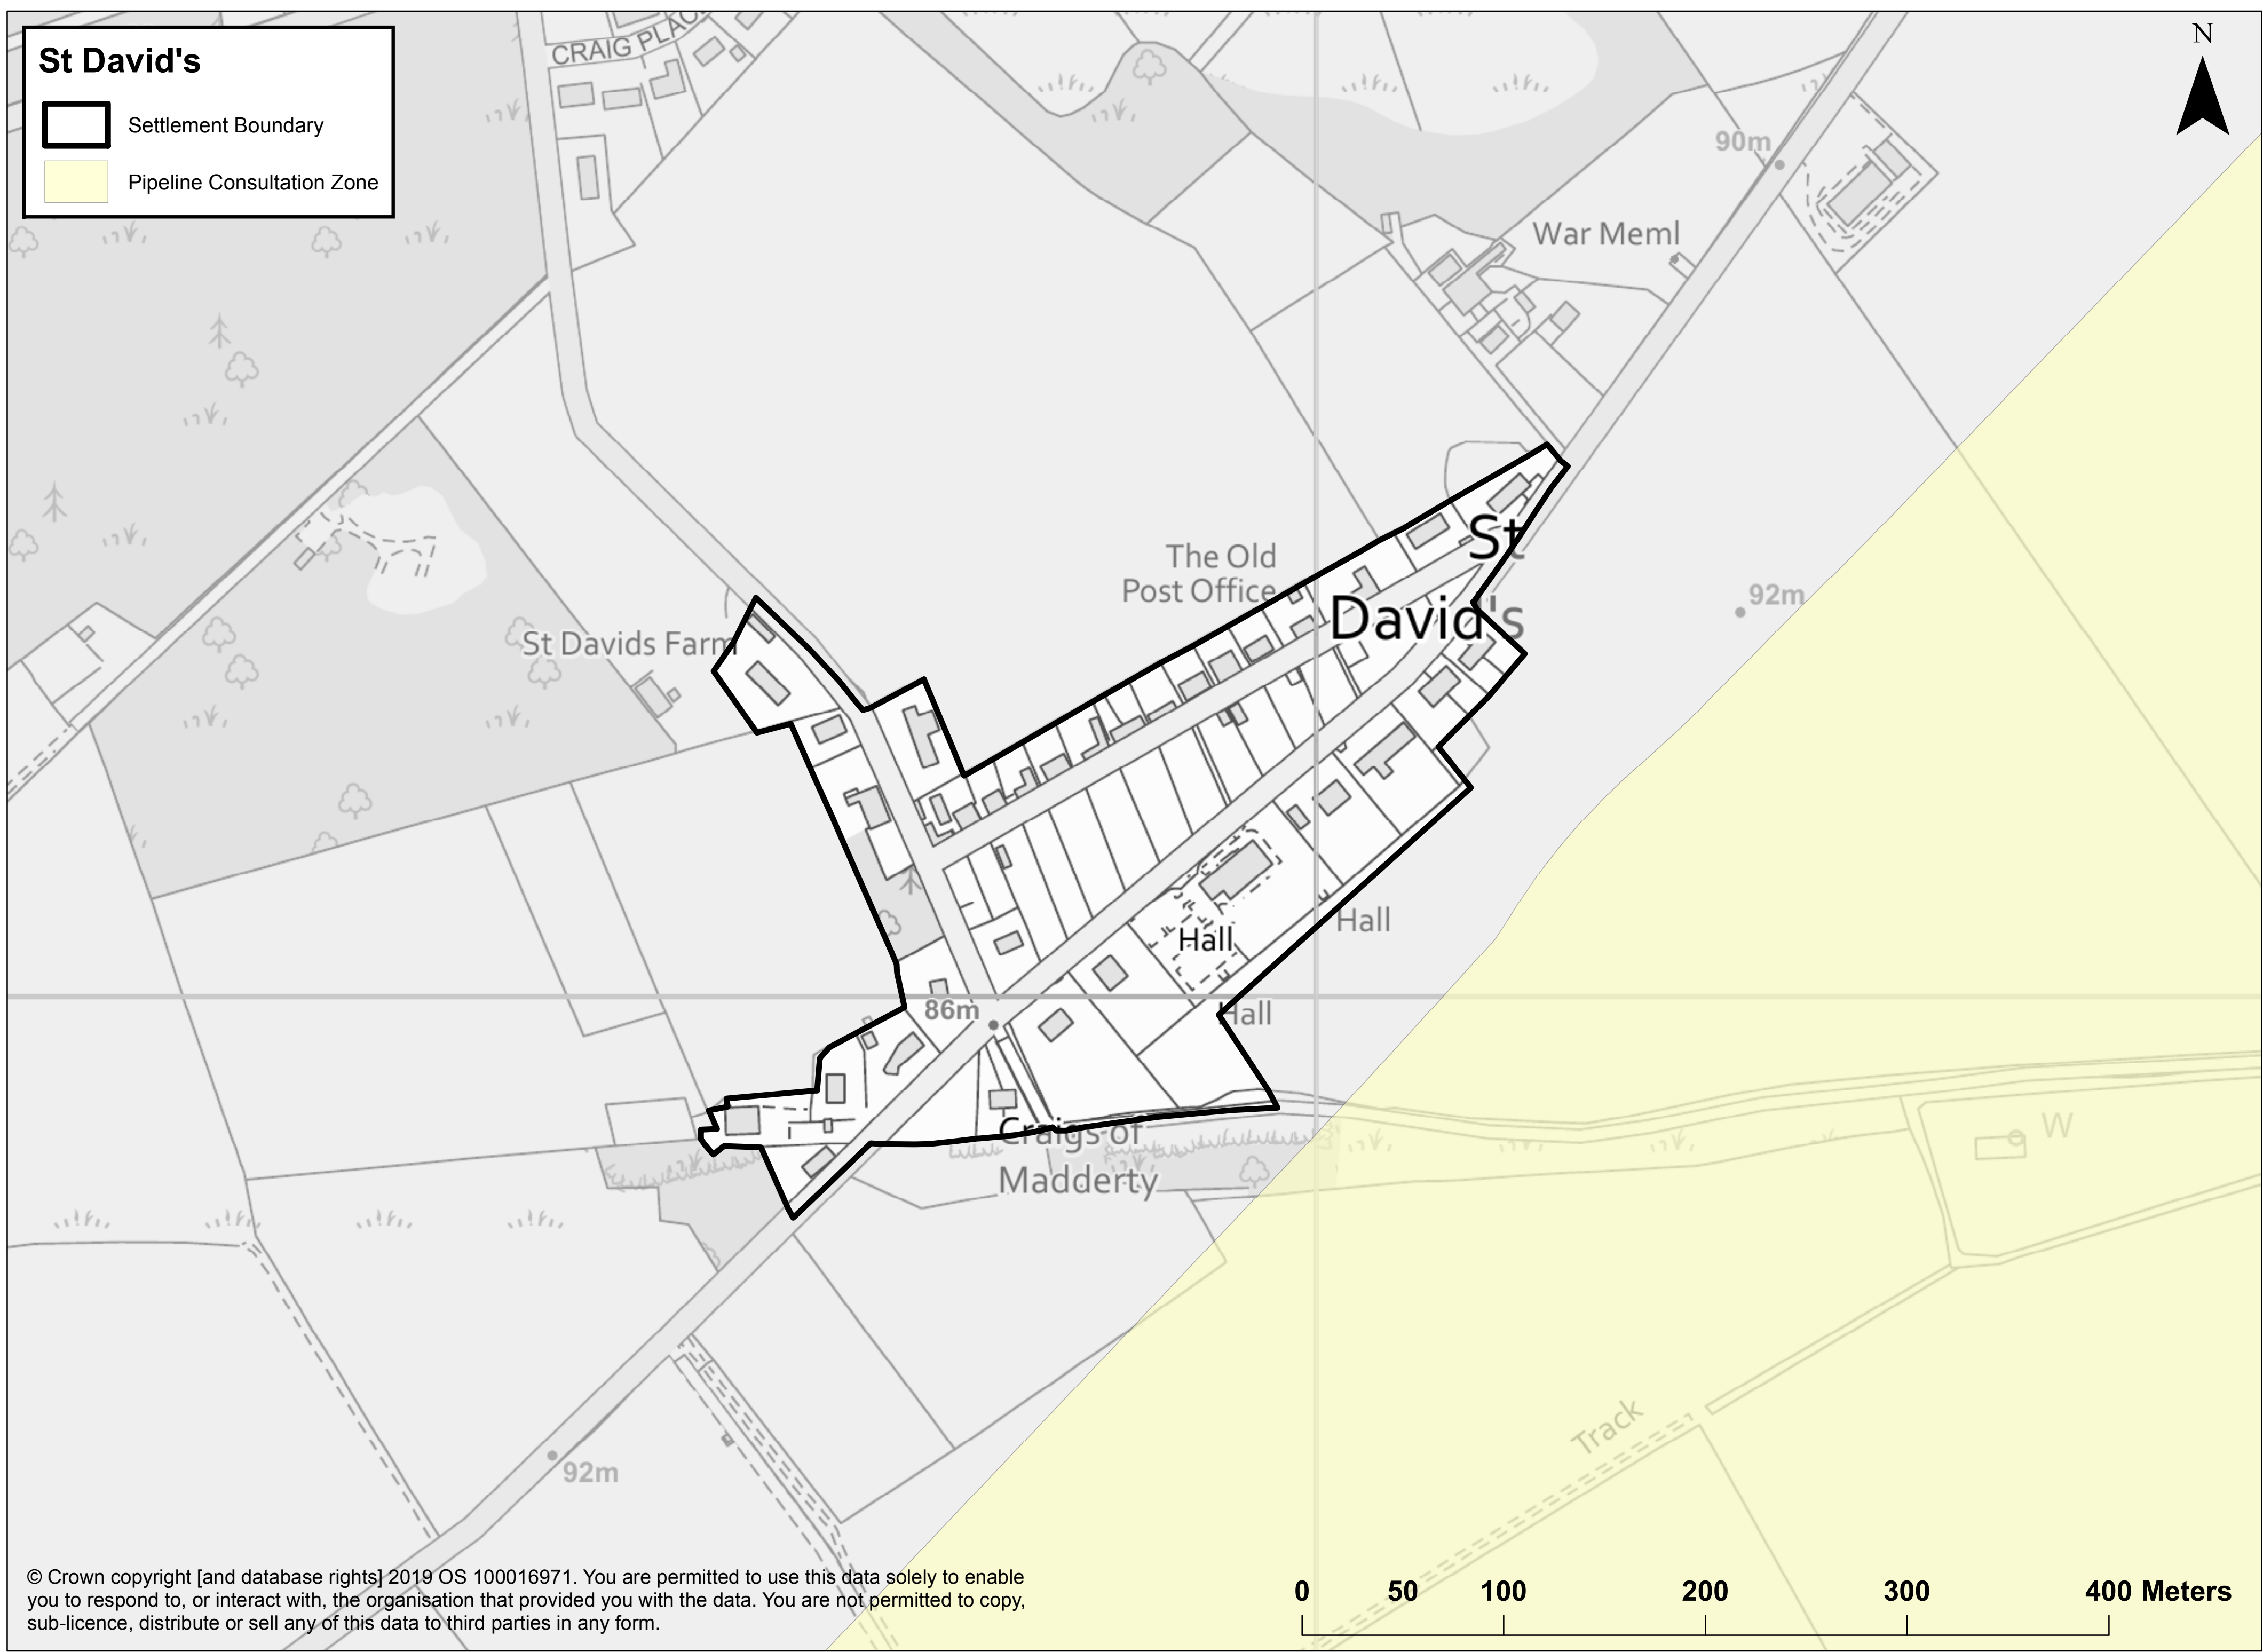

St David's

-  Settlement Boundary
-  Pipeline Consultation Zone

© Crown copyright [and database rights] 2019 OS 100016971. You are permitted to use this data solely to enable you to respond to, or interact with, the organisation that provided you with the data. You are not permitted to copy, sub-licence, distribute or sell any of this data to third parties in any form.