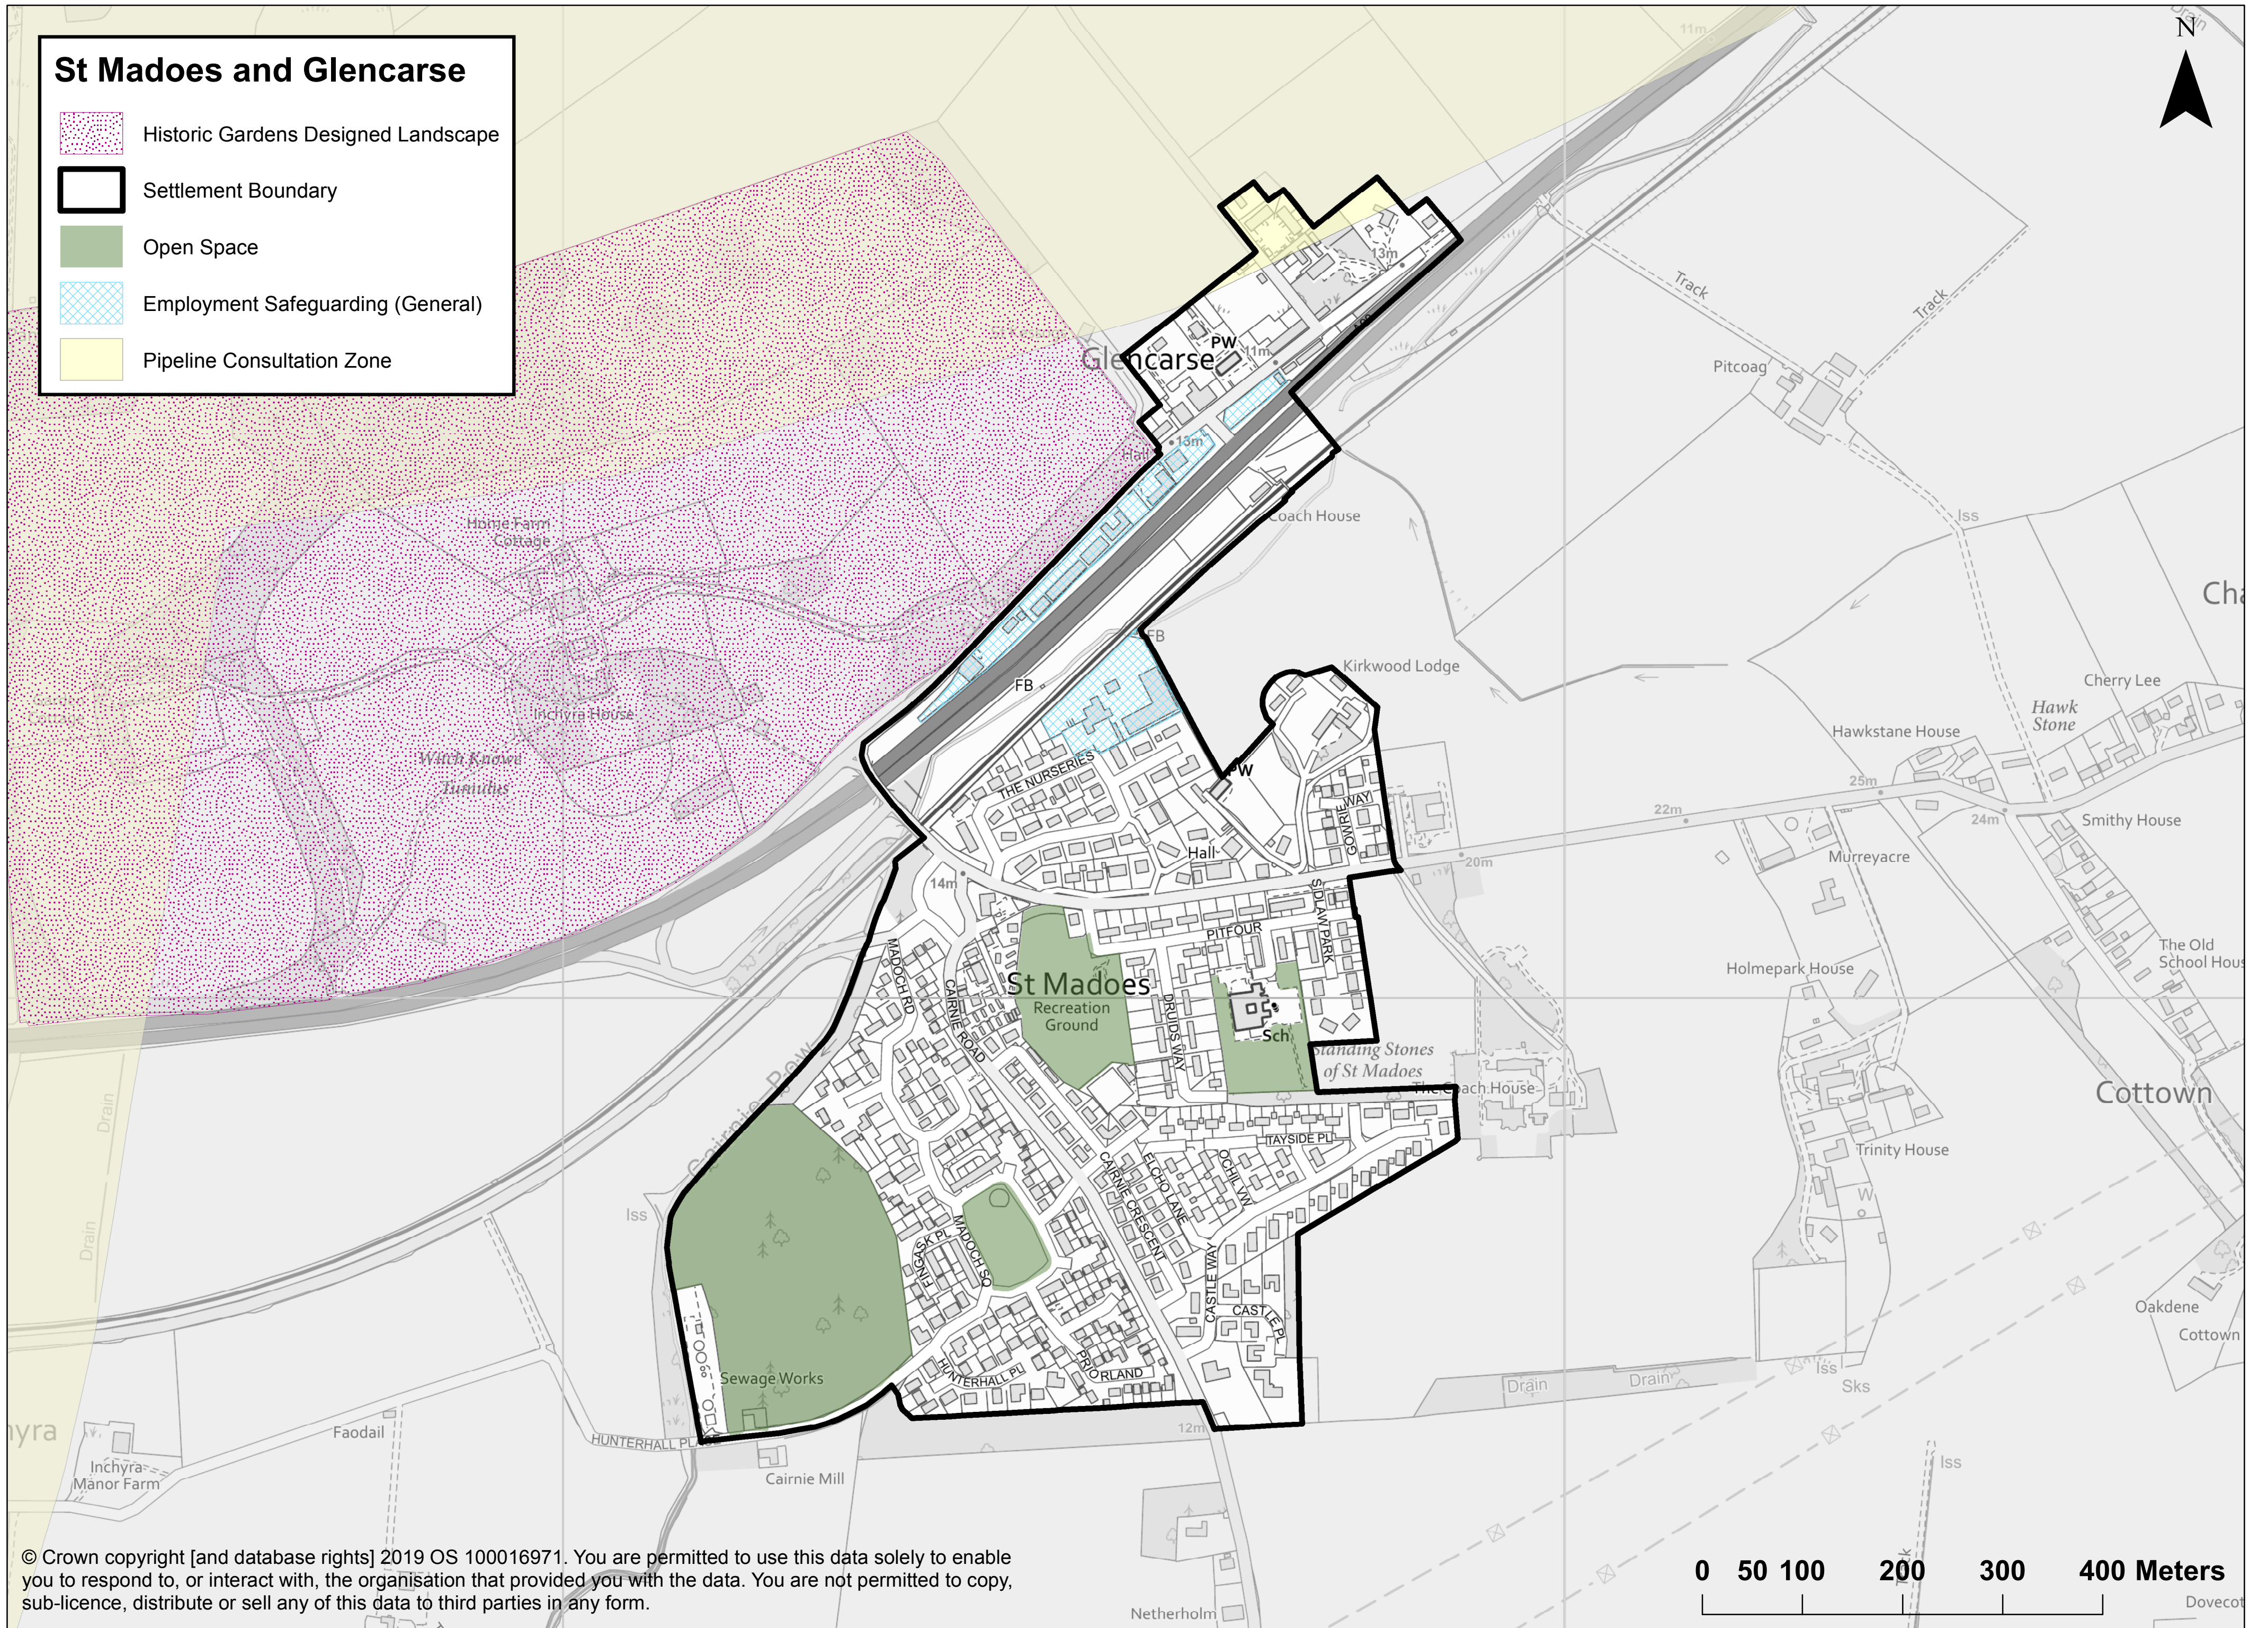

St Madoes and Glencarse

-  Historic Gardens Designed Landscape
-  Settlement Boundary
-  Open Space
-  Employment Safeguarding (General)
-  Pipeline Consultation Zone

© Crown copyright [and database rights] 2019 OS 100016971. You are permitted to use this data solely to enable you to respond to, or interact with, the organisation that provided you with the data. You are not permitted to copy, sub-licence, distribute or sell any of this data to third parties in any form.