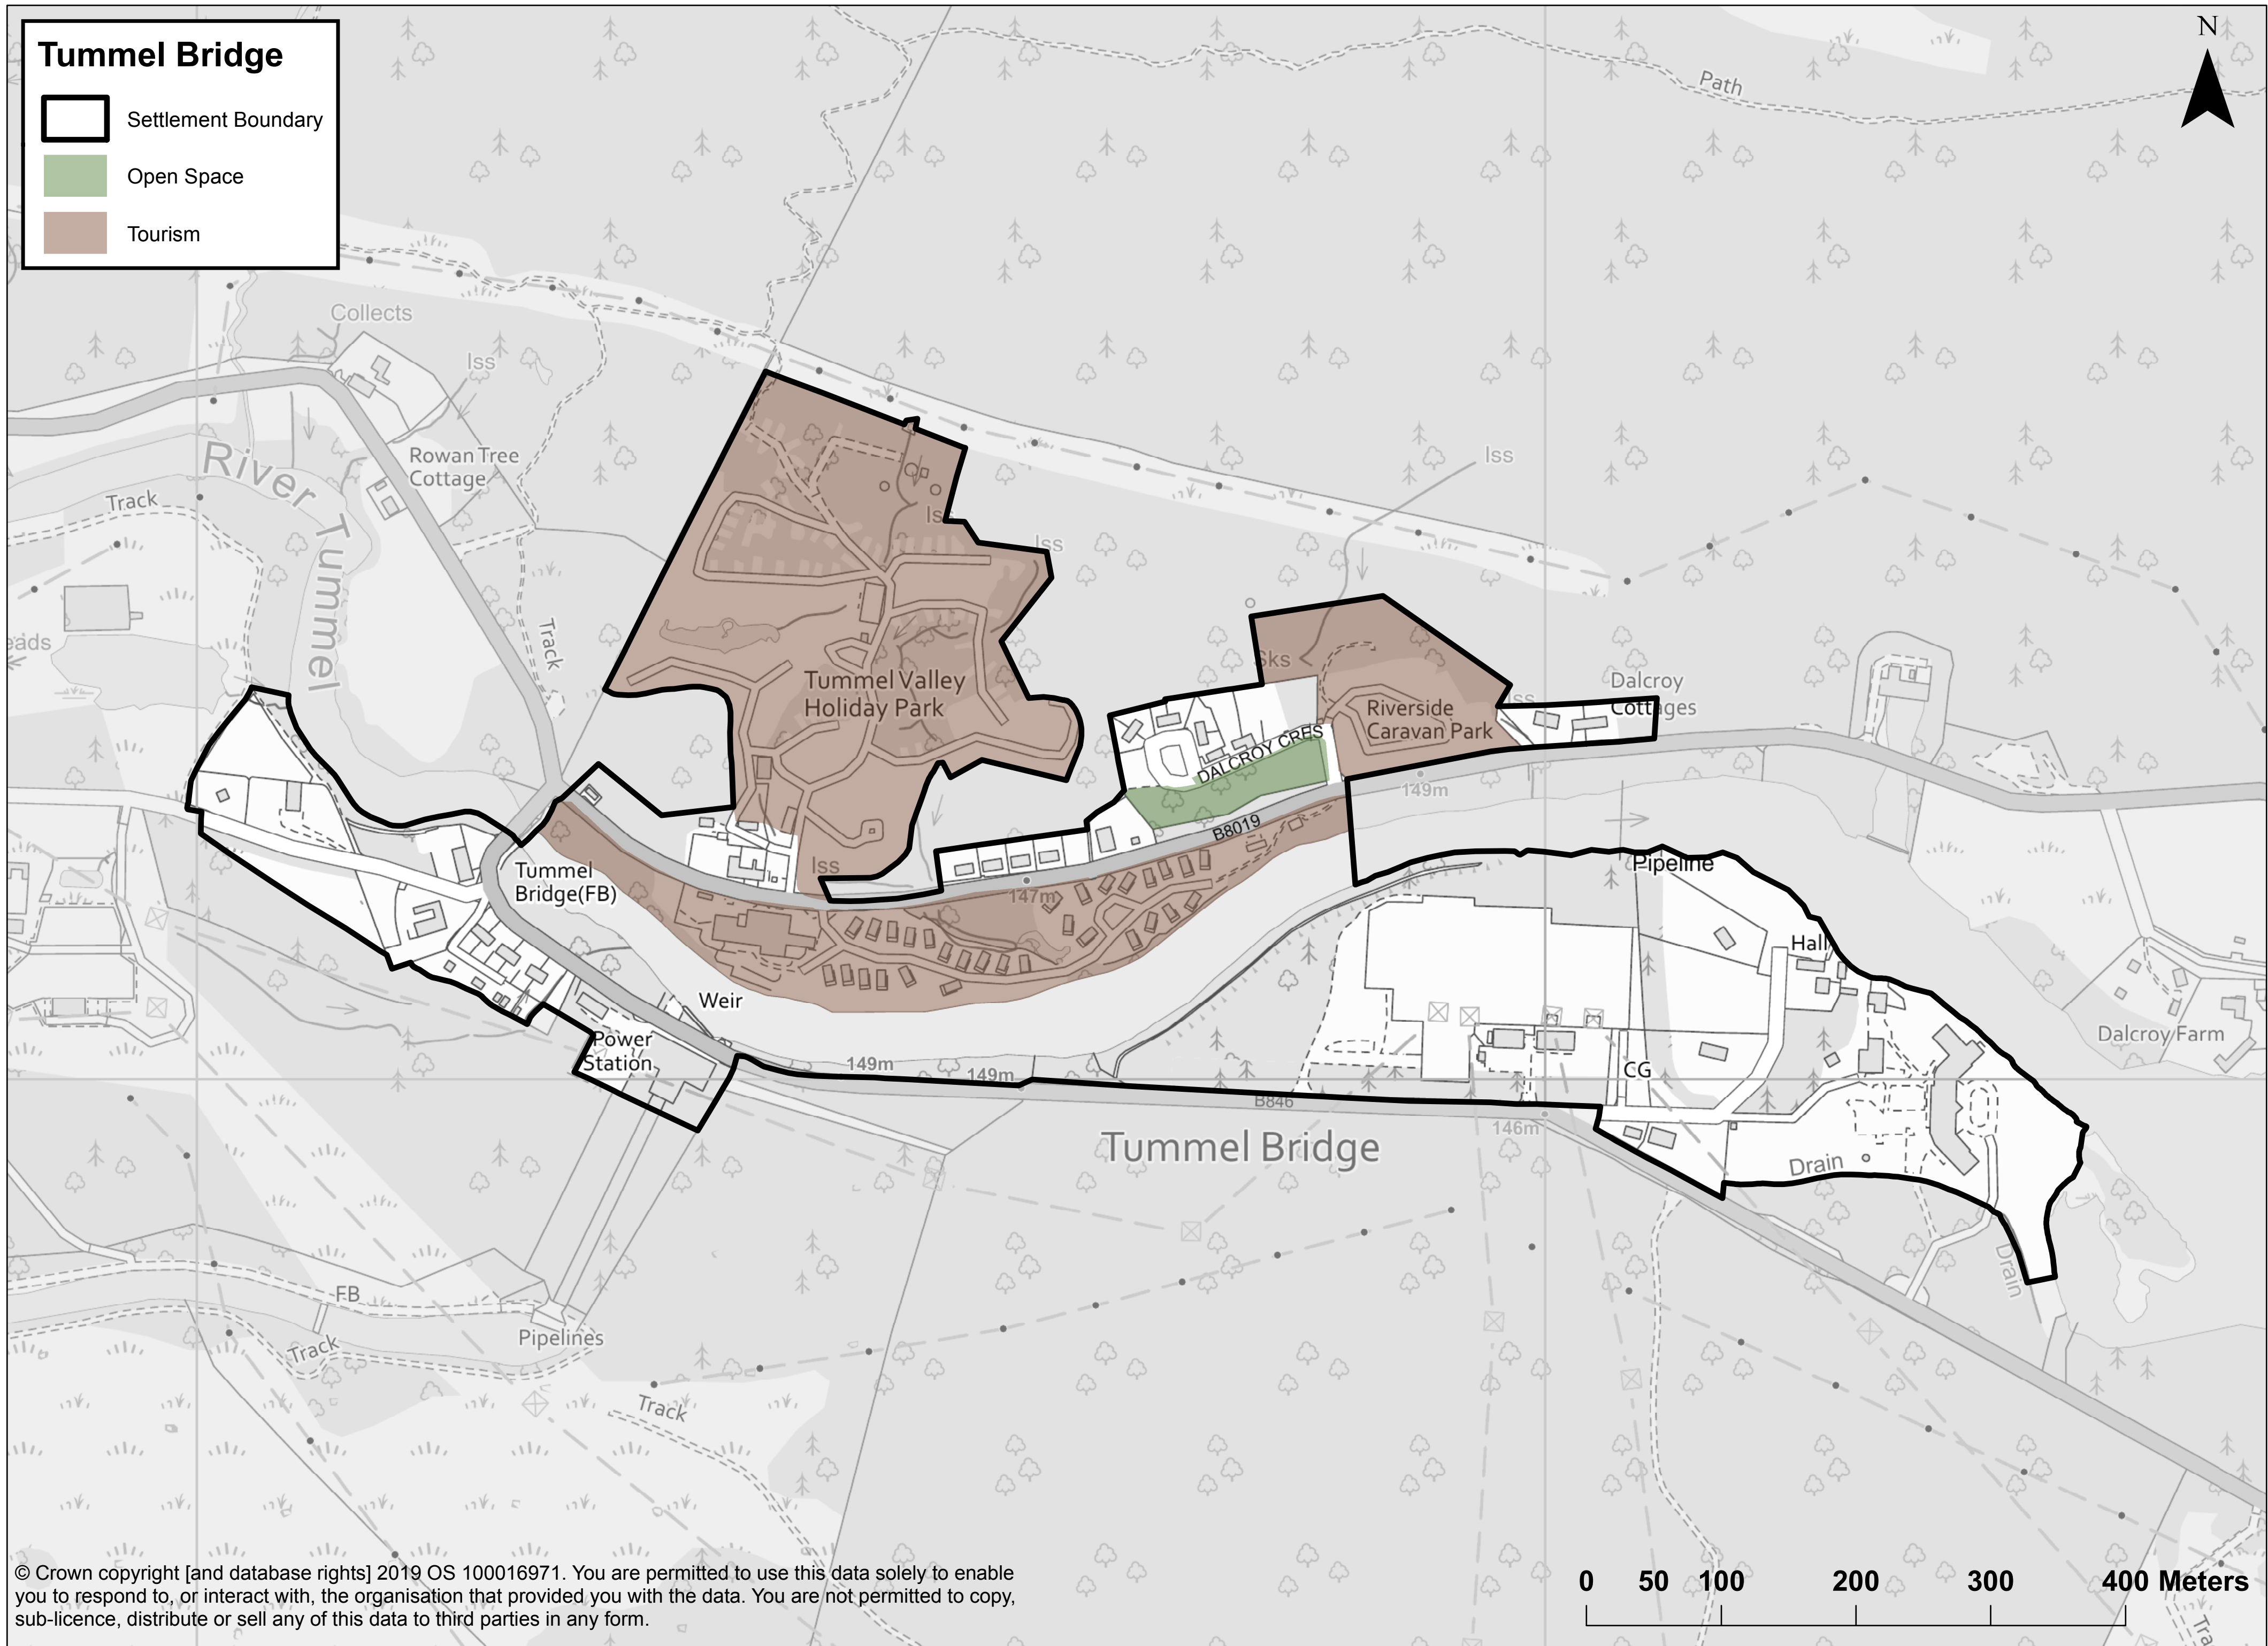

Tummel Bridge

- Settlement Boundary
- Open Space
- Tourism

© Crown copyright [and database rights] 2019 OS 100016971. You are permitted to use this data solely to enable you to respond to, or interact with, the organisation that provided you with the data. You are not permitted to copy, sub-licence, distribute or sell any of this data to third parties in any form.