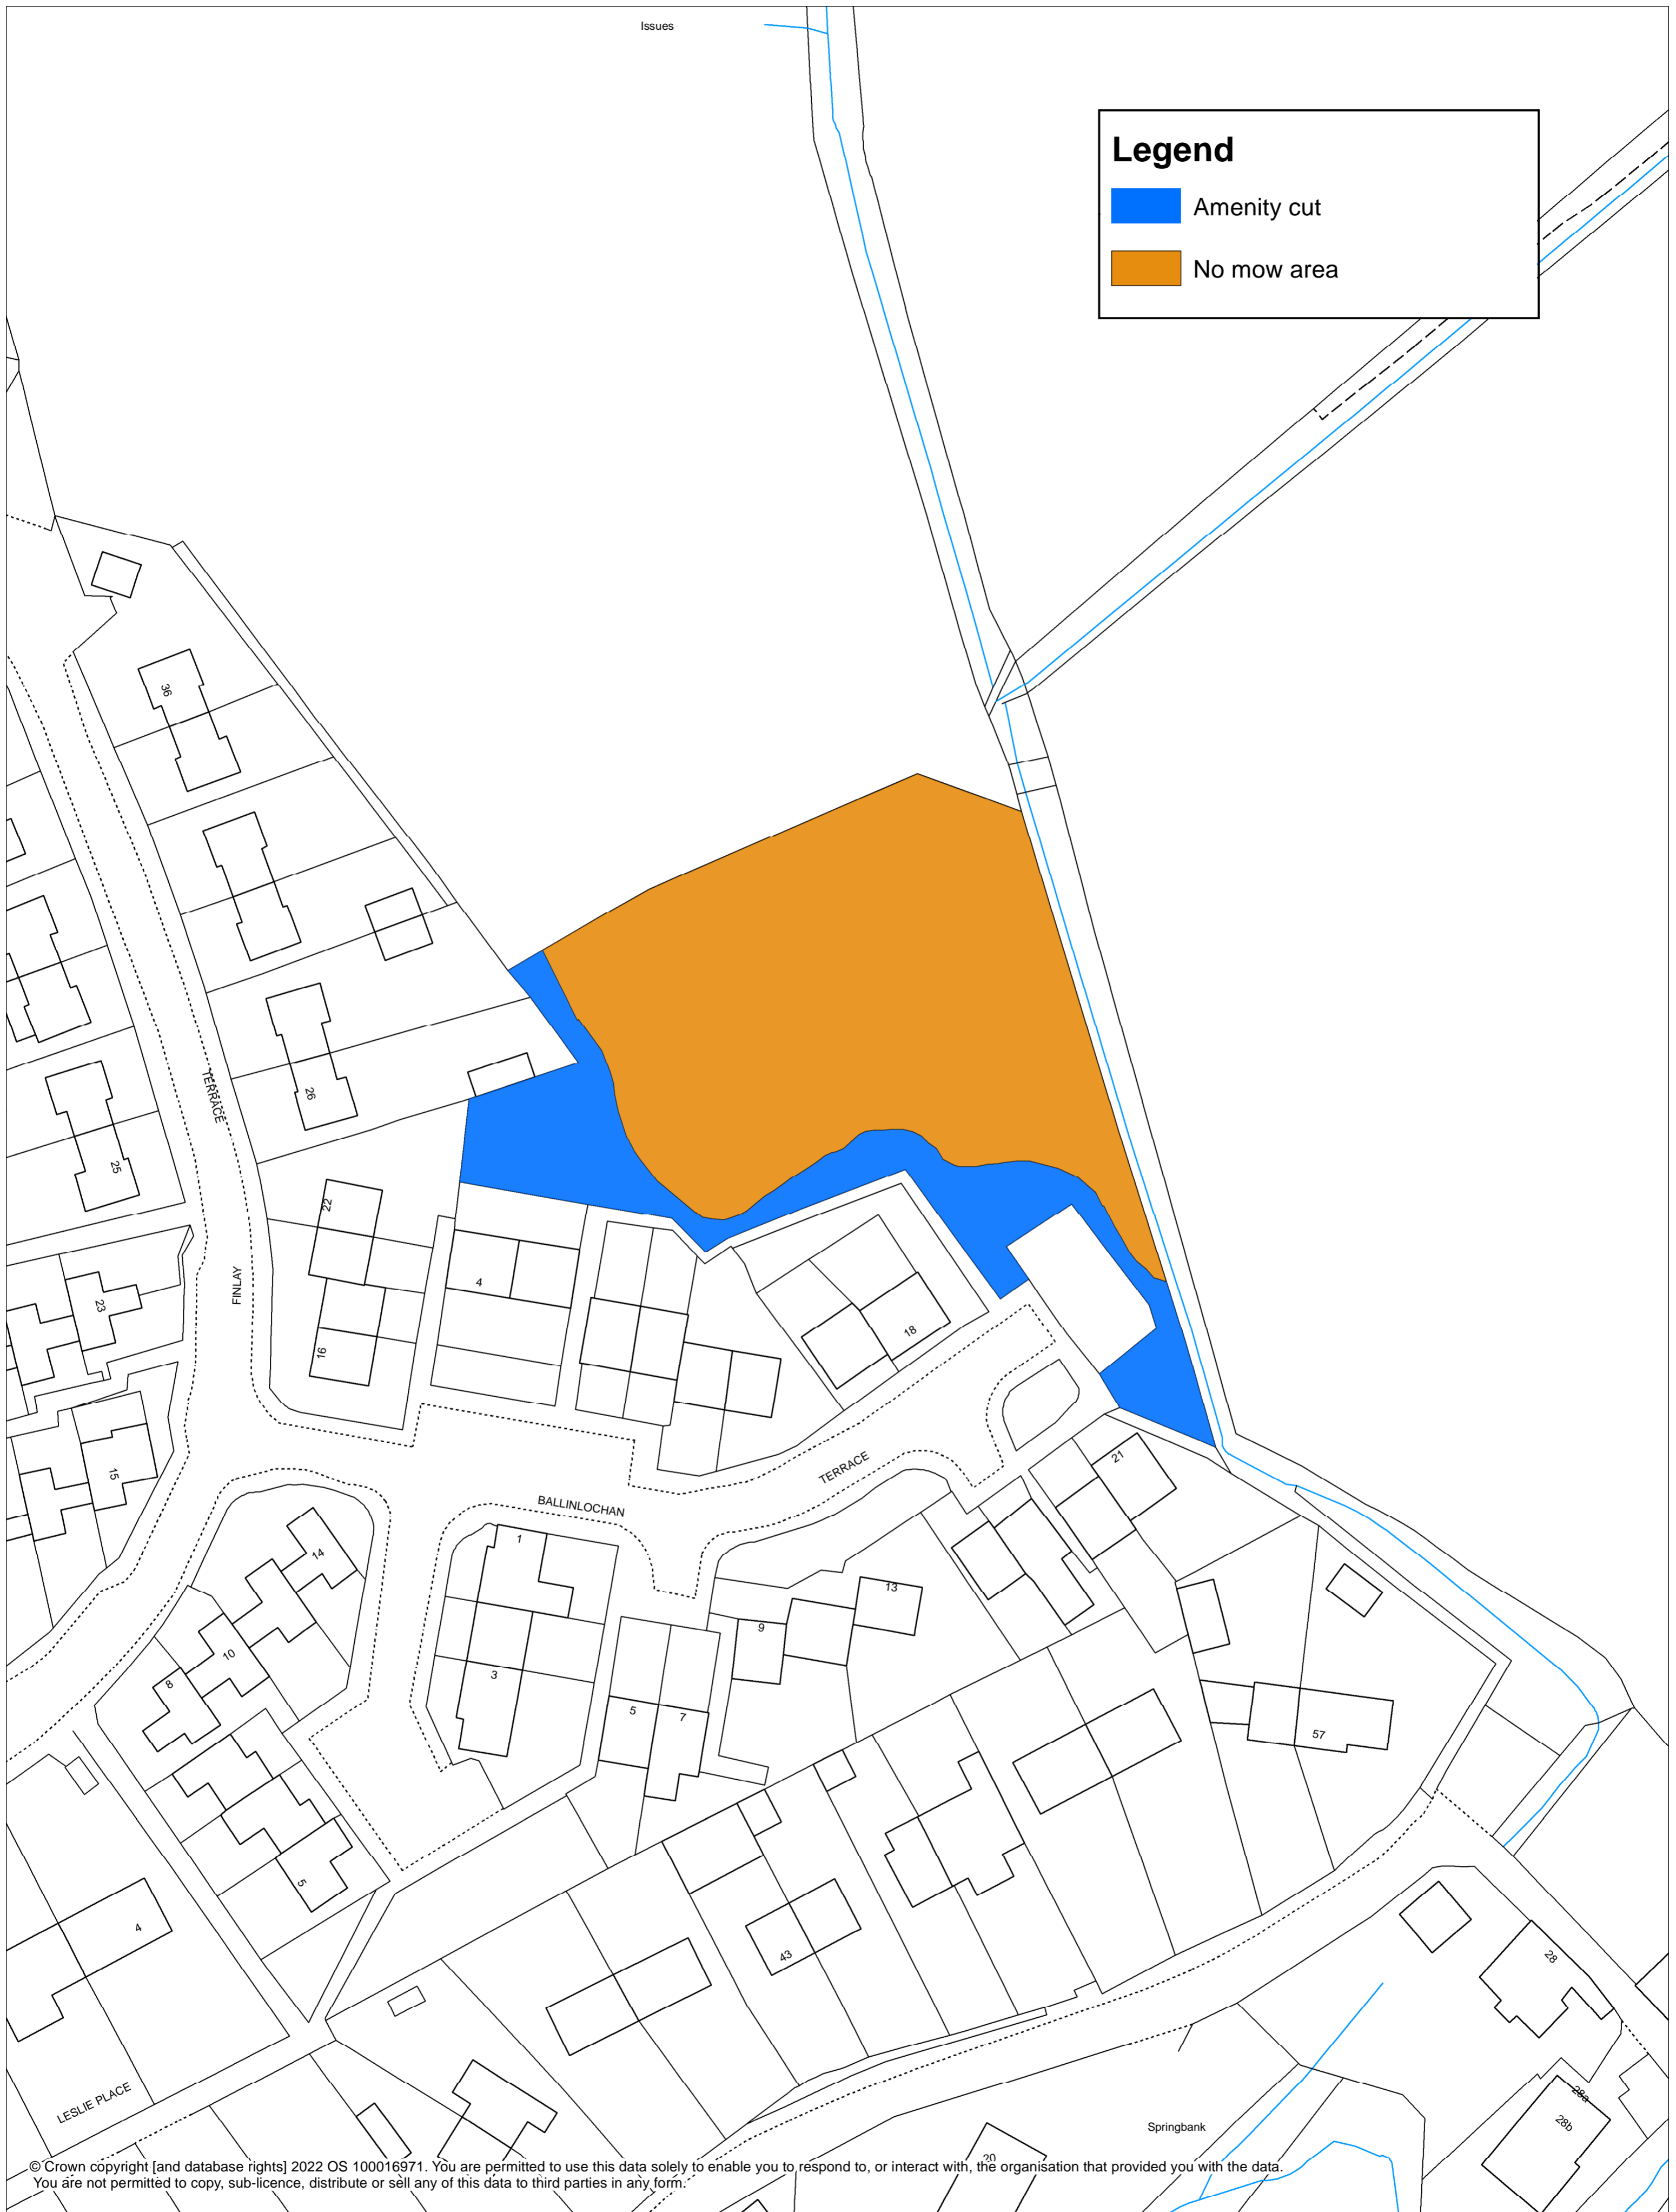

Issues

Legend

 Amenity cut

 No mow area

© Crown copyright [and database rights] 2022 OS 100016971. You are permitted to use this data solely to enable you to respond to, or interact with, the organisation that provided you with the data. You are not permitted to copy, sub-licence, distribute or sell any of this data to third parties in any form.

Title: Pitlochry Baledmund Open Area HPY0044

Contact: communitygreenspace@pkc.gov.uk

Date: September 2023

h Scale:
1:500