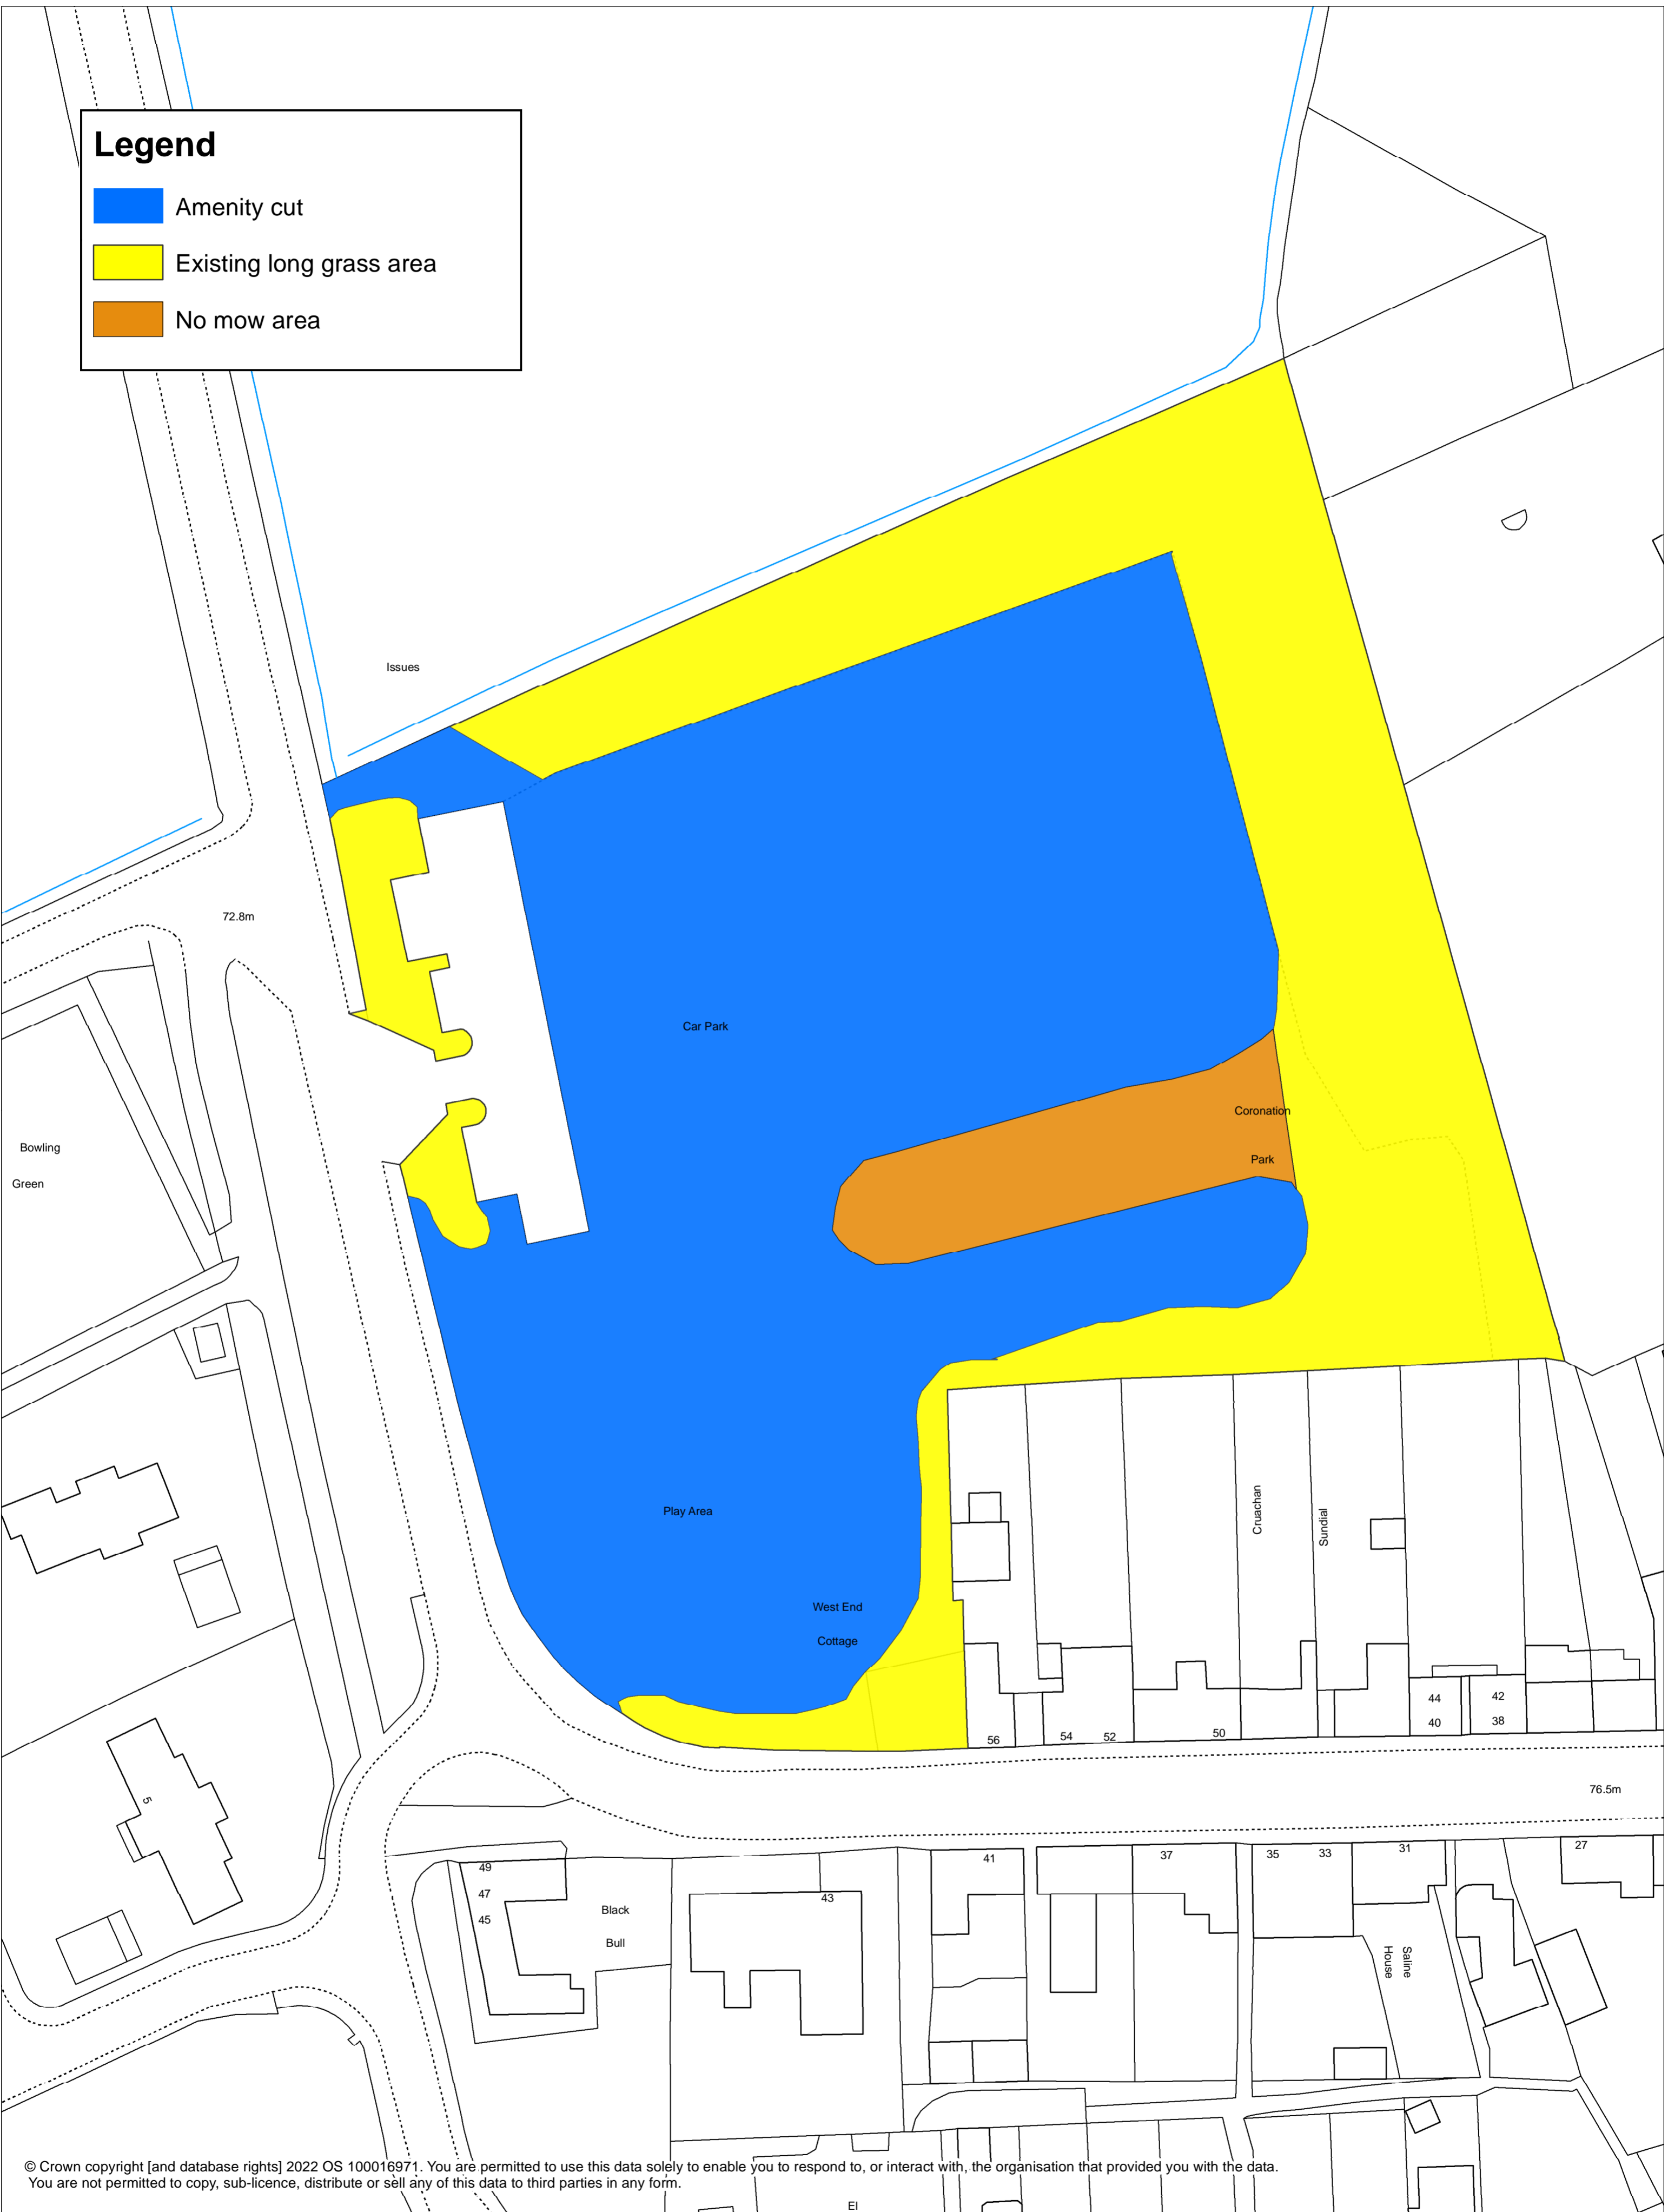

Legend

- Amenity cut
- Existing long grass area
- No mow area

© Crown copyright [and database rights] 2022 OS 100016971. You are permitted to use this data solely to enable you to respond to, or interact with, the organisation that provided you with the data. You are not permitted to copy, sub-licence, distribute or sell any of this data to third parties in any form.

Title: Muthill Coronation Park SMU0078

Contact: communitygreenspace@pkc.gov.uk

Date: September 2023

h Scale: 1:500