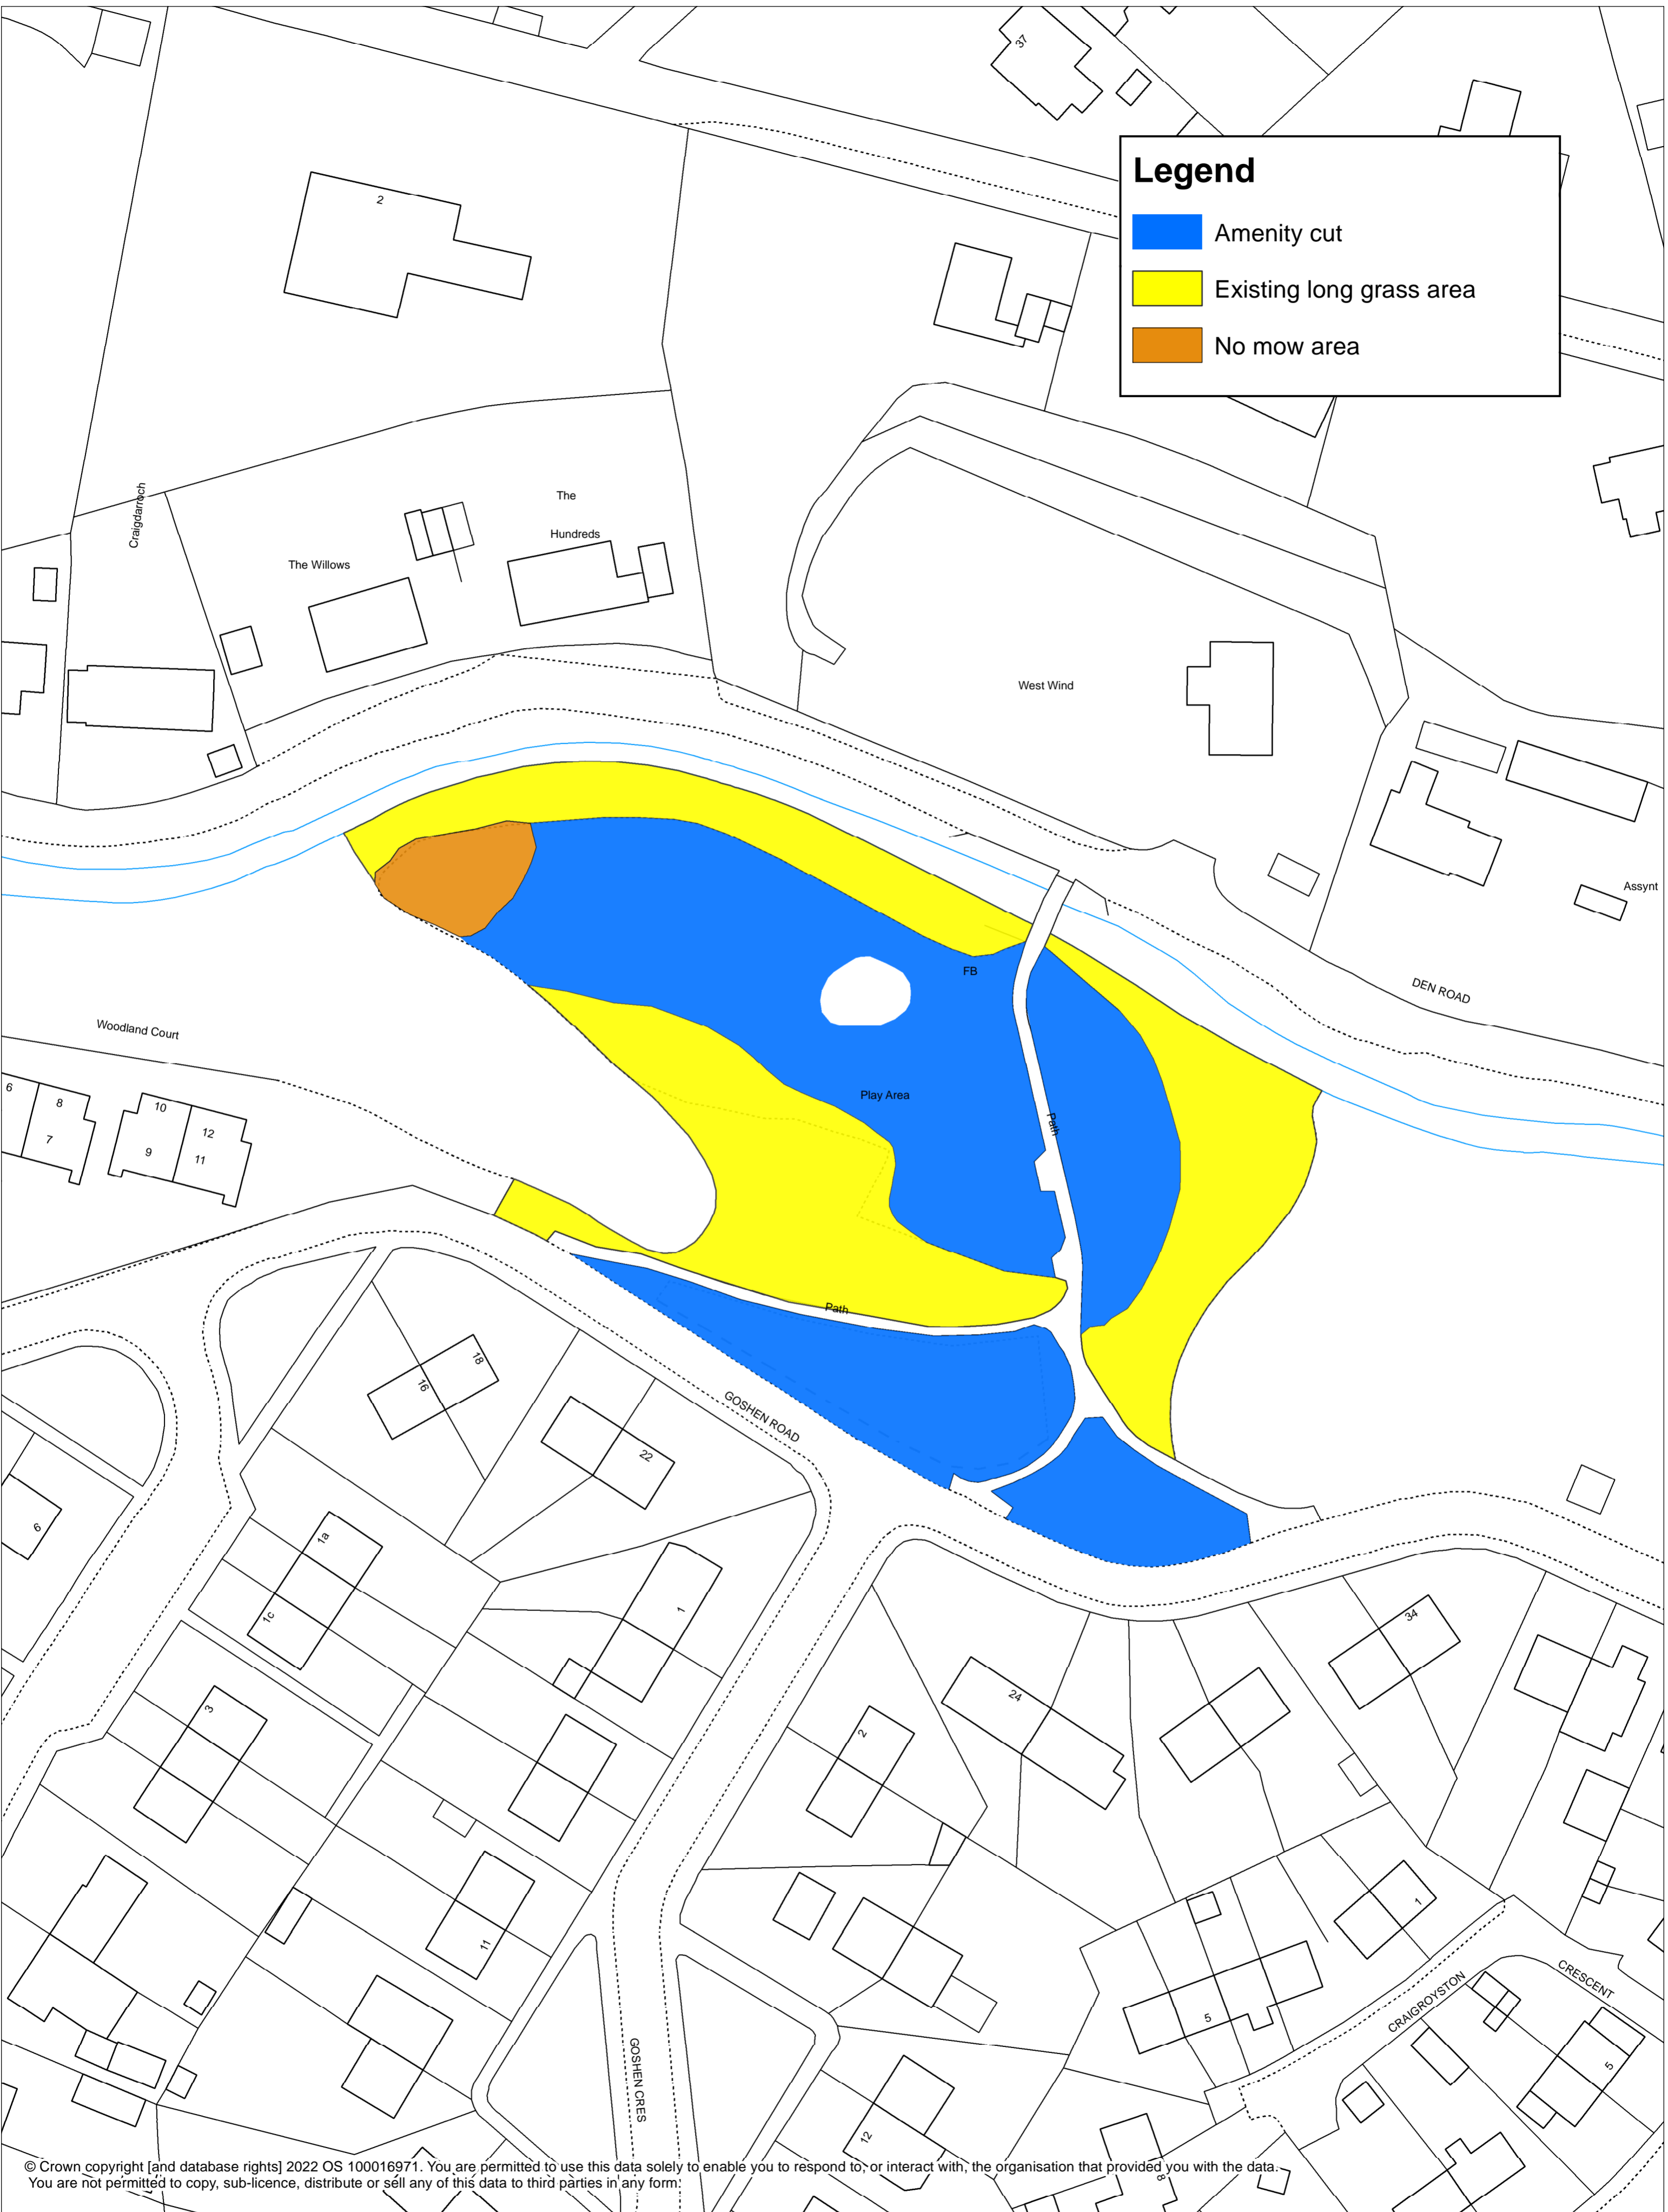

Legend

- Amenity cut
- Existing long grass area
- No mow area

© Crown copyright [and database rights] 2022 OS 100016971. You are permitted to use this data solely to enable you to respond to, or interact with, the organisation that provided you with the data. You are not permitted to copy, sub-licence, distribute or sell any of this data to third parties in any form.

Title: Scone Goshen Park PSC0018

Contact: communitygreenspace@pkc.gov.uk

Date: September 2023

h Scale: 1:500