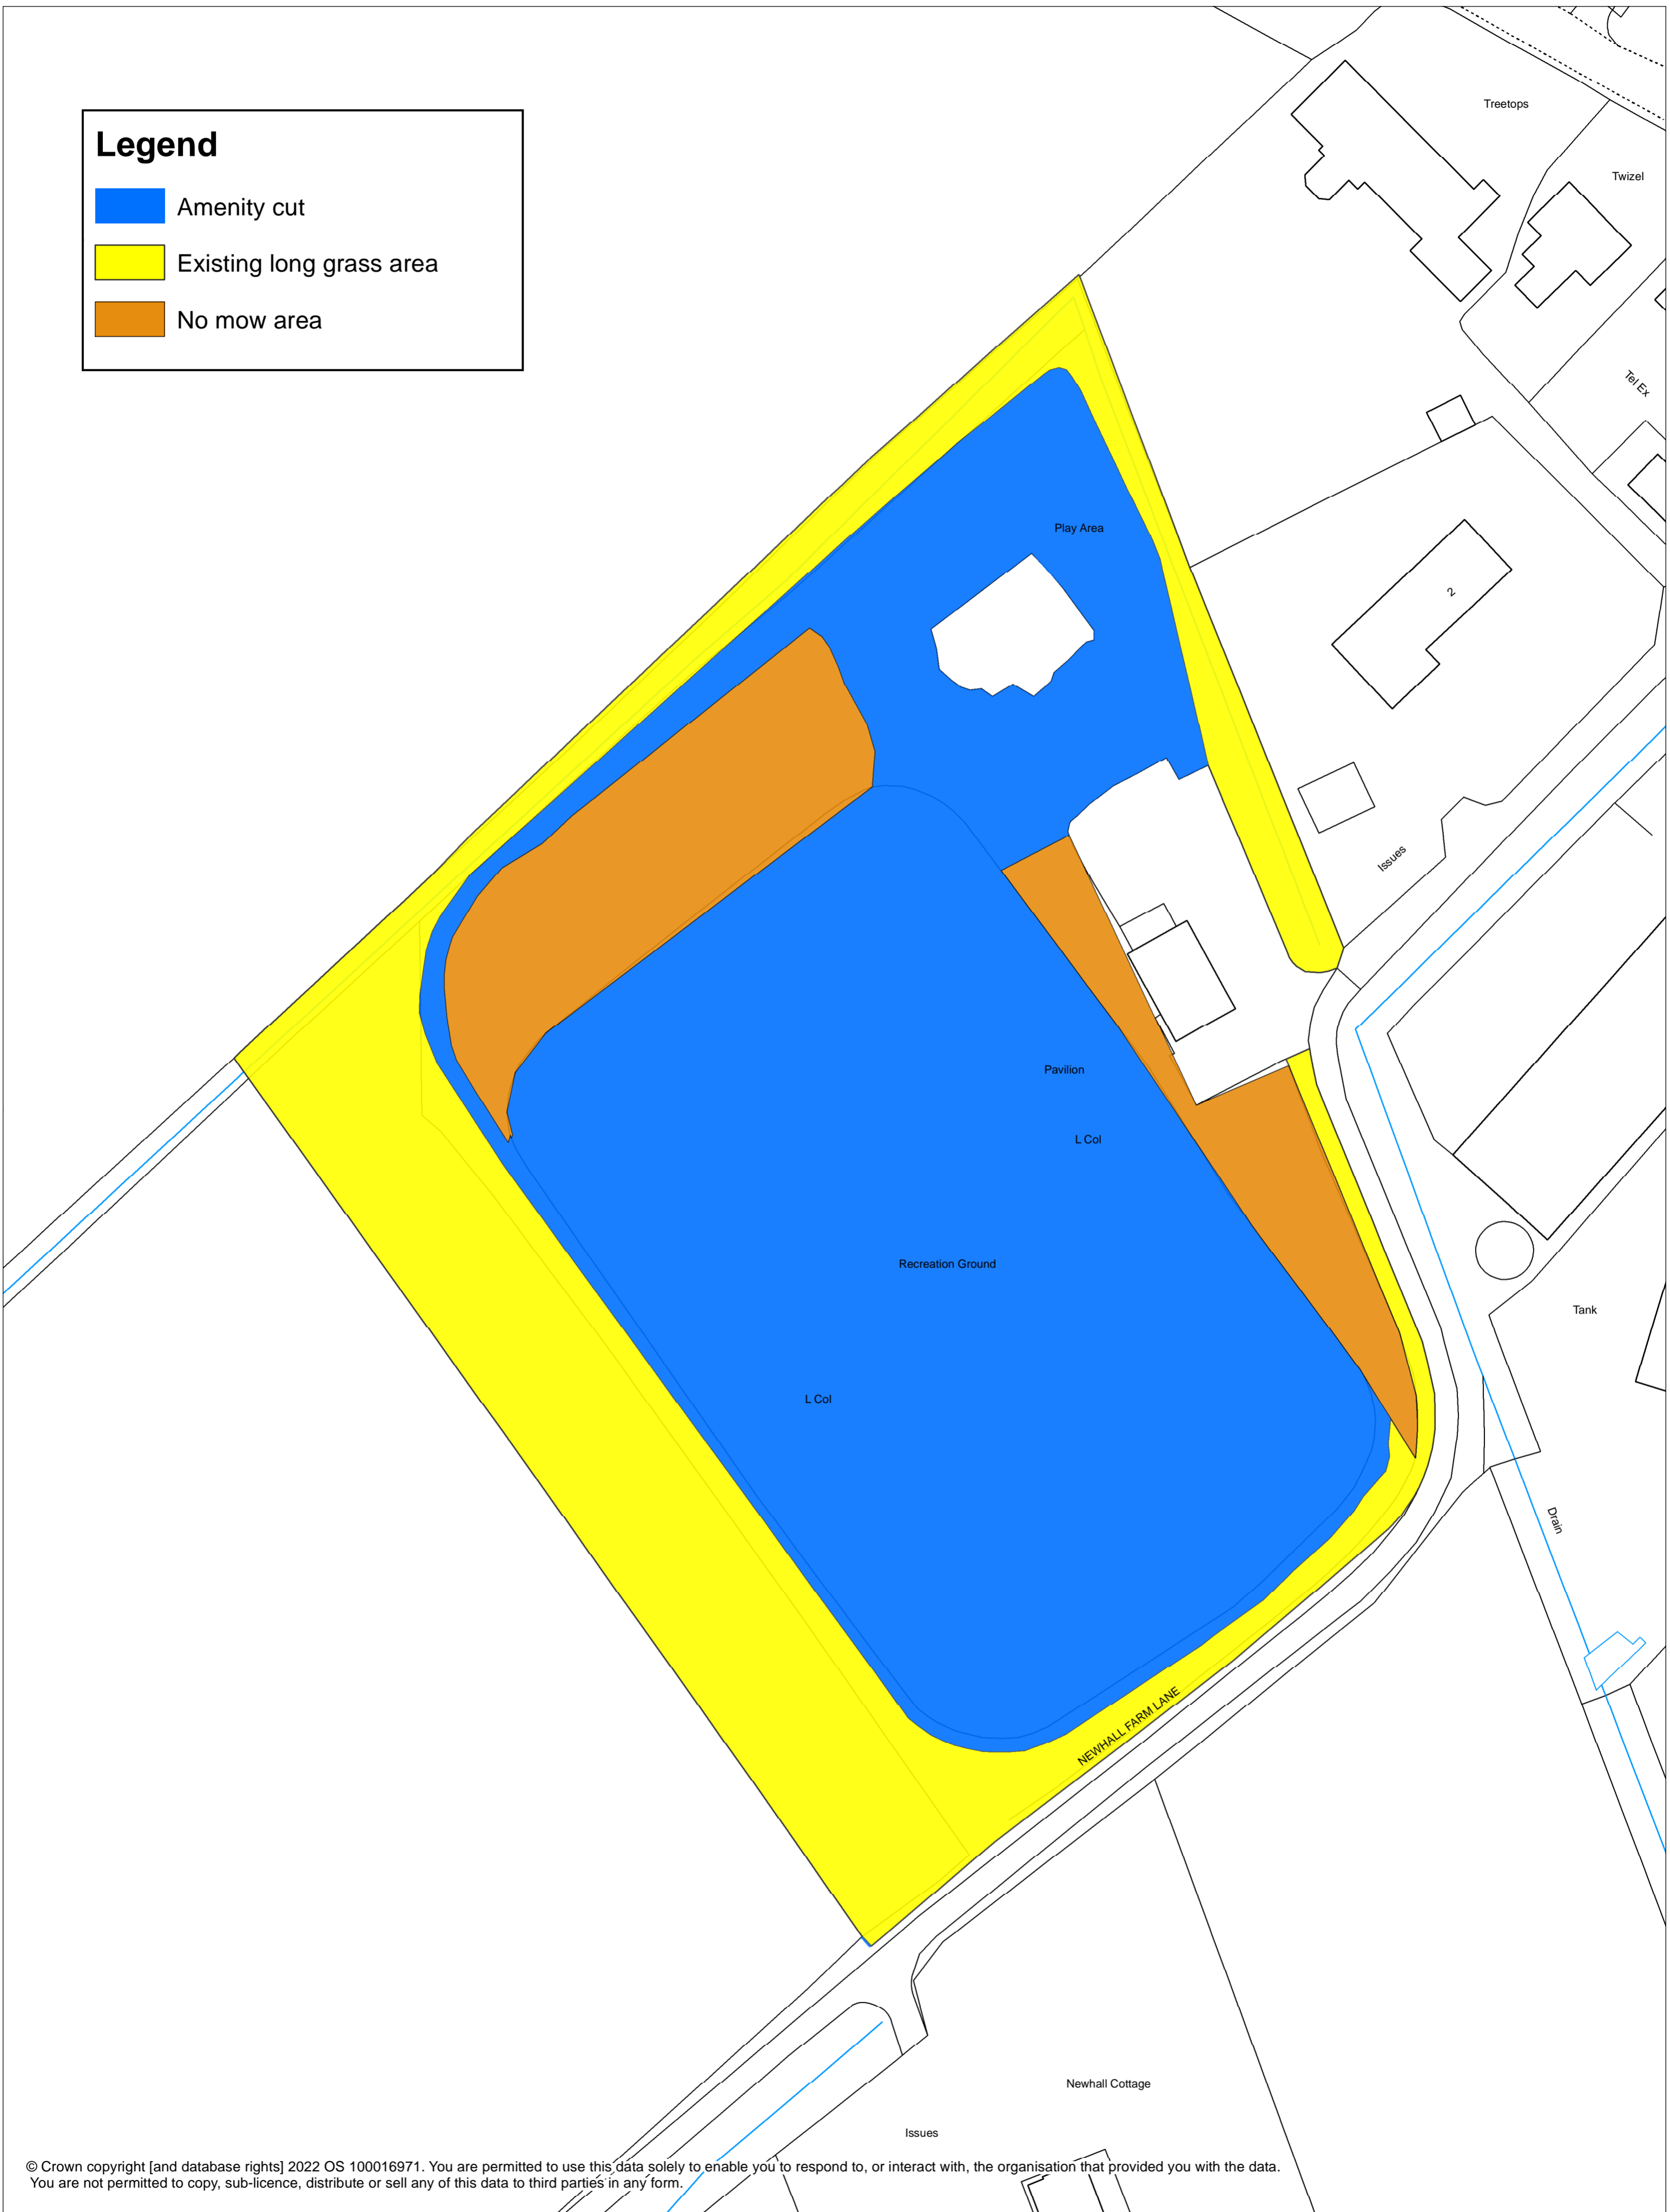

# Legend

- Amenity cut
- Existing long grass area
- No mow area

© Crown copyright [and database rights] 2022 OS 100016971. You are permitted to use this data solely to enable you to respond to, or interact with, the organisation that provided you with the data. You are not permitted to copy, sub-licence, distribute or sell any of this data to third parties in any form.

Title: Kinrossie Football Pitch EBU0134

Contact: [communitygreenspace@pkc.gov.uk](mailto:communitygreenspace@pkc.gov.uk)

Date: September 2023

**h** Scale: **1:500**